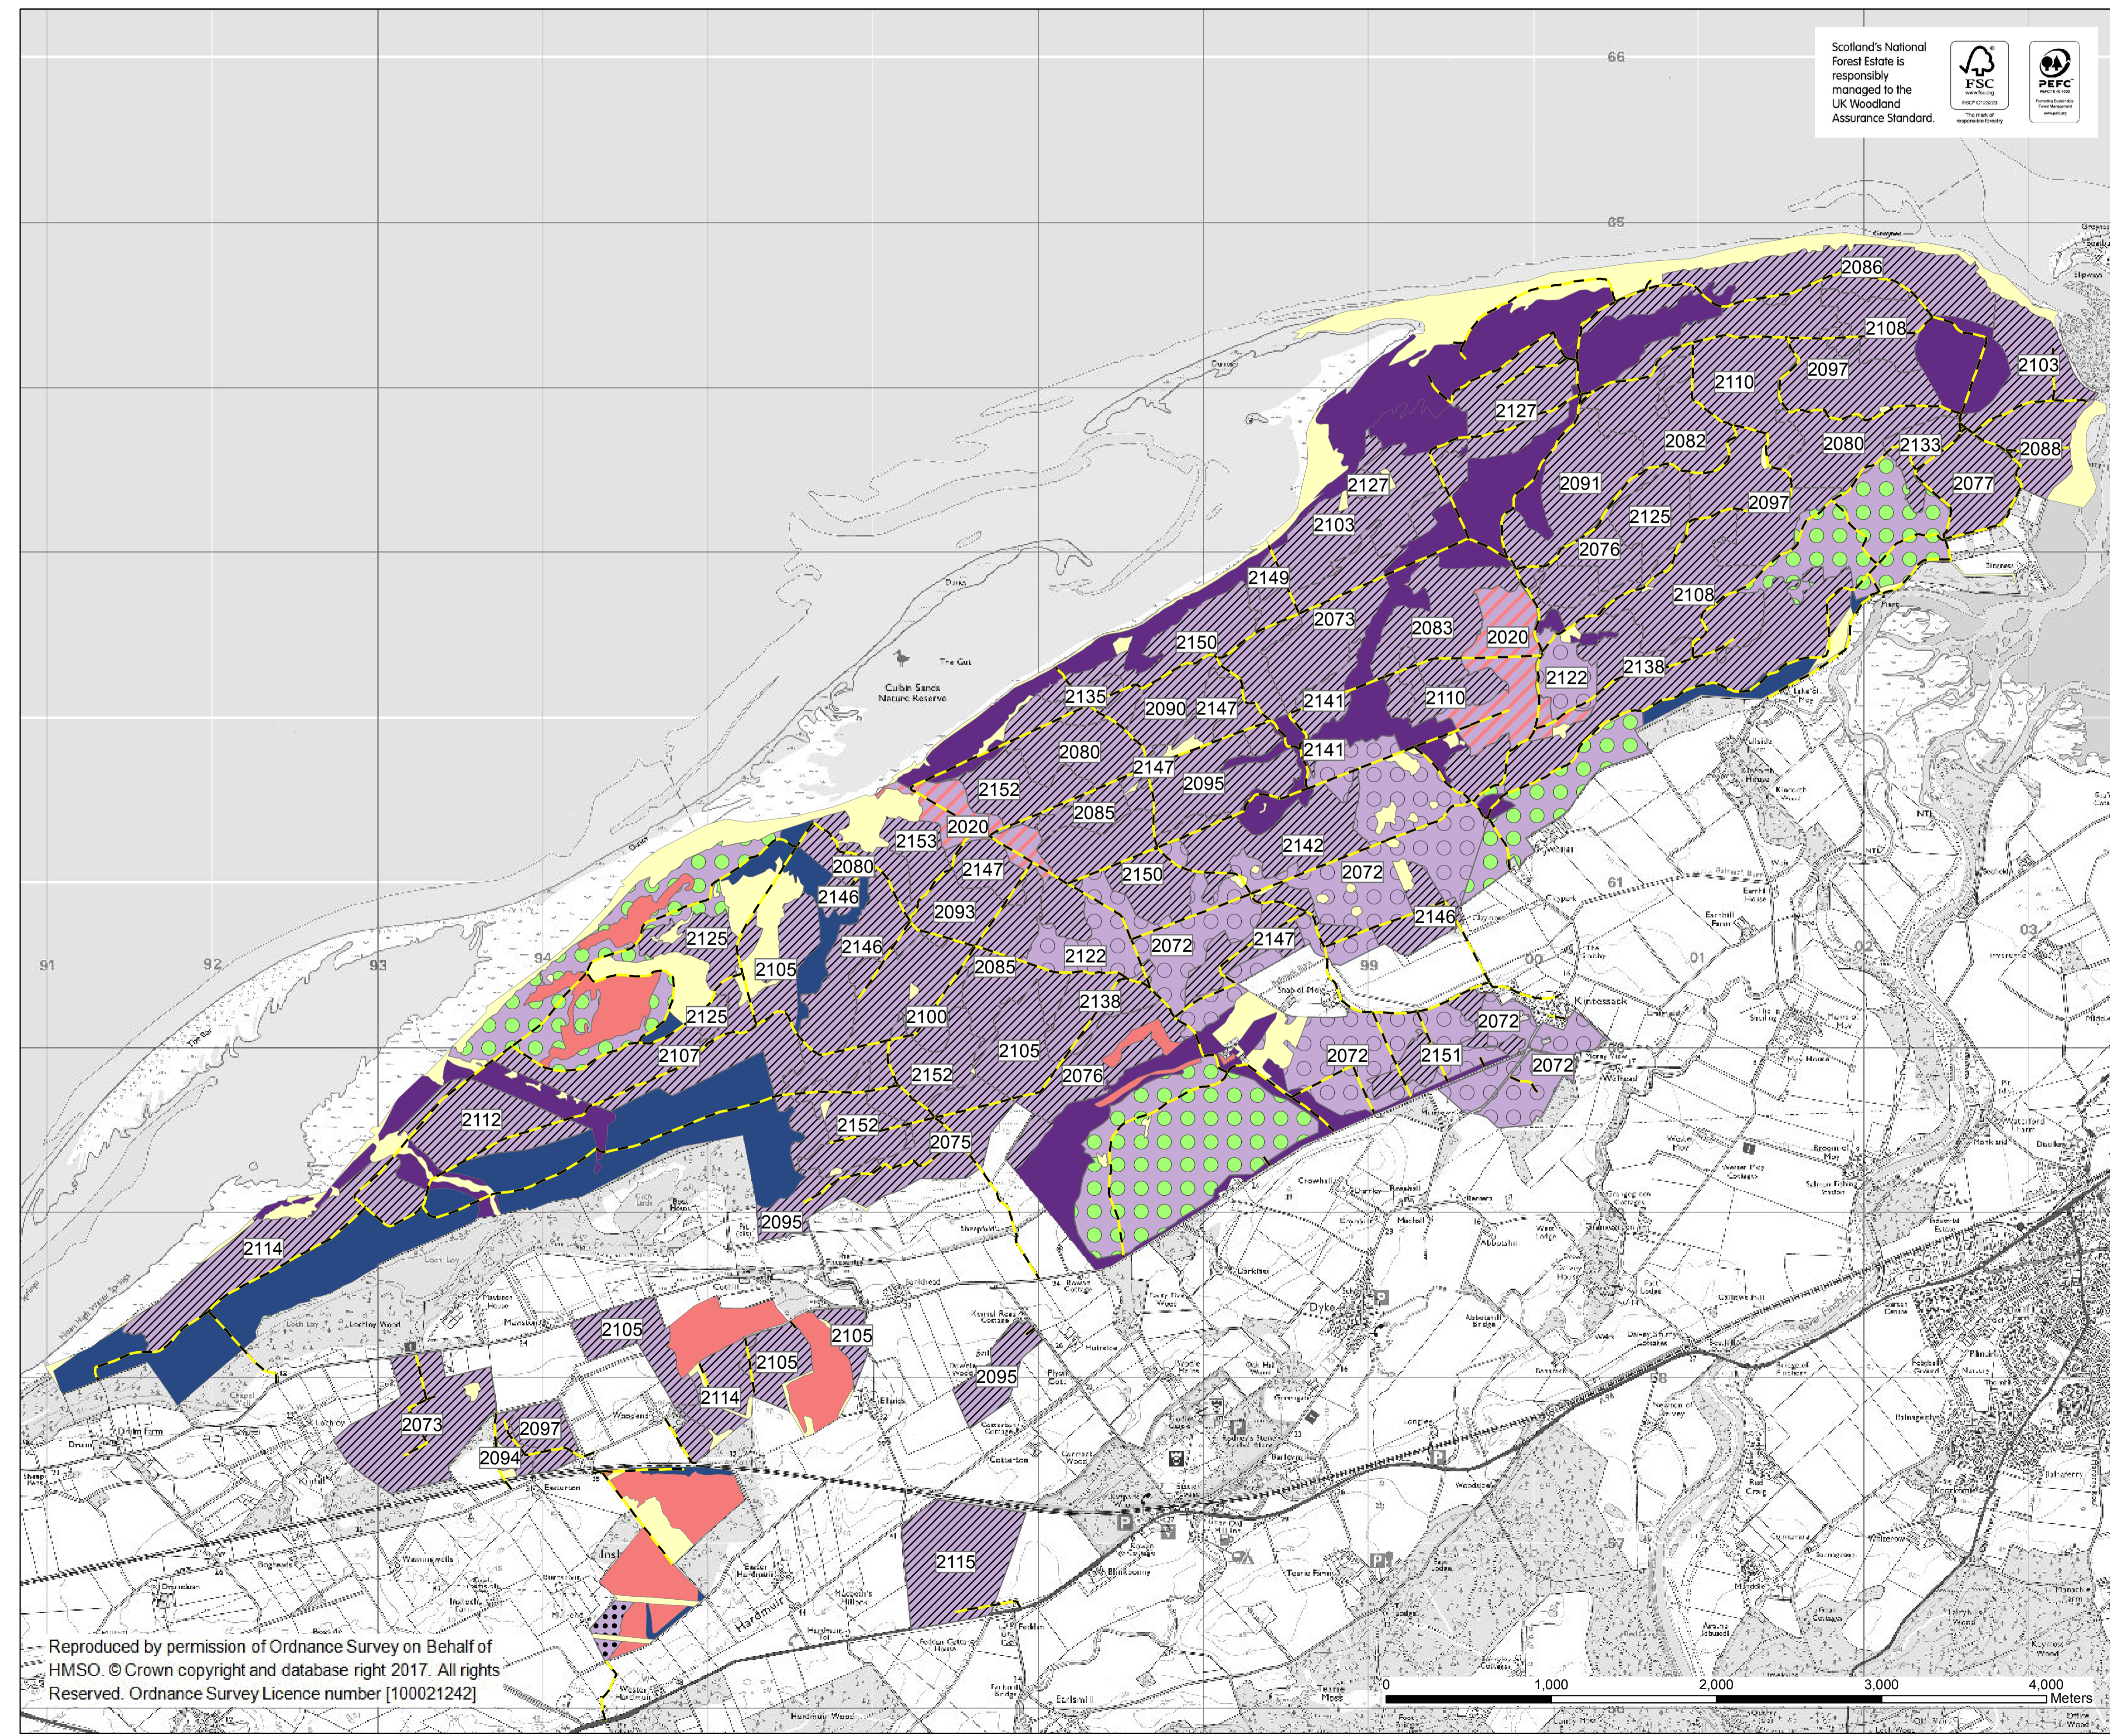

Scotland's National Forest Estate is responsibly managed to the UK Woodland Assurance Standard.

Moray & Aberdeenshire Forest District Culbin

Map 6 LISS coupes

O.S. Grid Ref NJ 982 599
Date August 2017
Scale 1:20,000 @ A1

-  Clearfell
-  Open
-  Clearfell with seed trees
-  Group shelterwood
-  Uniform shelterwood
-  Group selection
-  Single tree selection
-  Natural reserve
-  Long term retention
-  Felling year

Reproduced by permission of Ordnance Survey on Behalf of HMSO. © Crown copyright and database right 2017. All rights Reserved. Ordnance Survey Licence number [100021242]