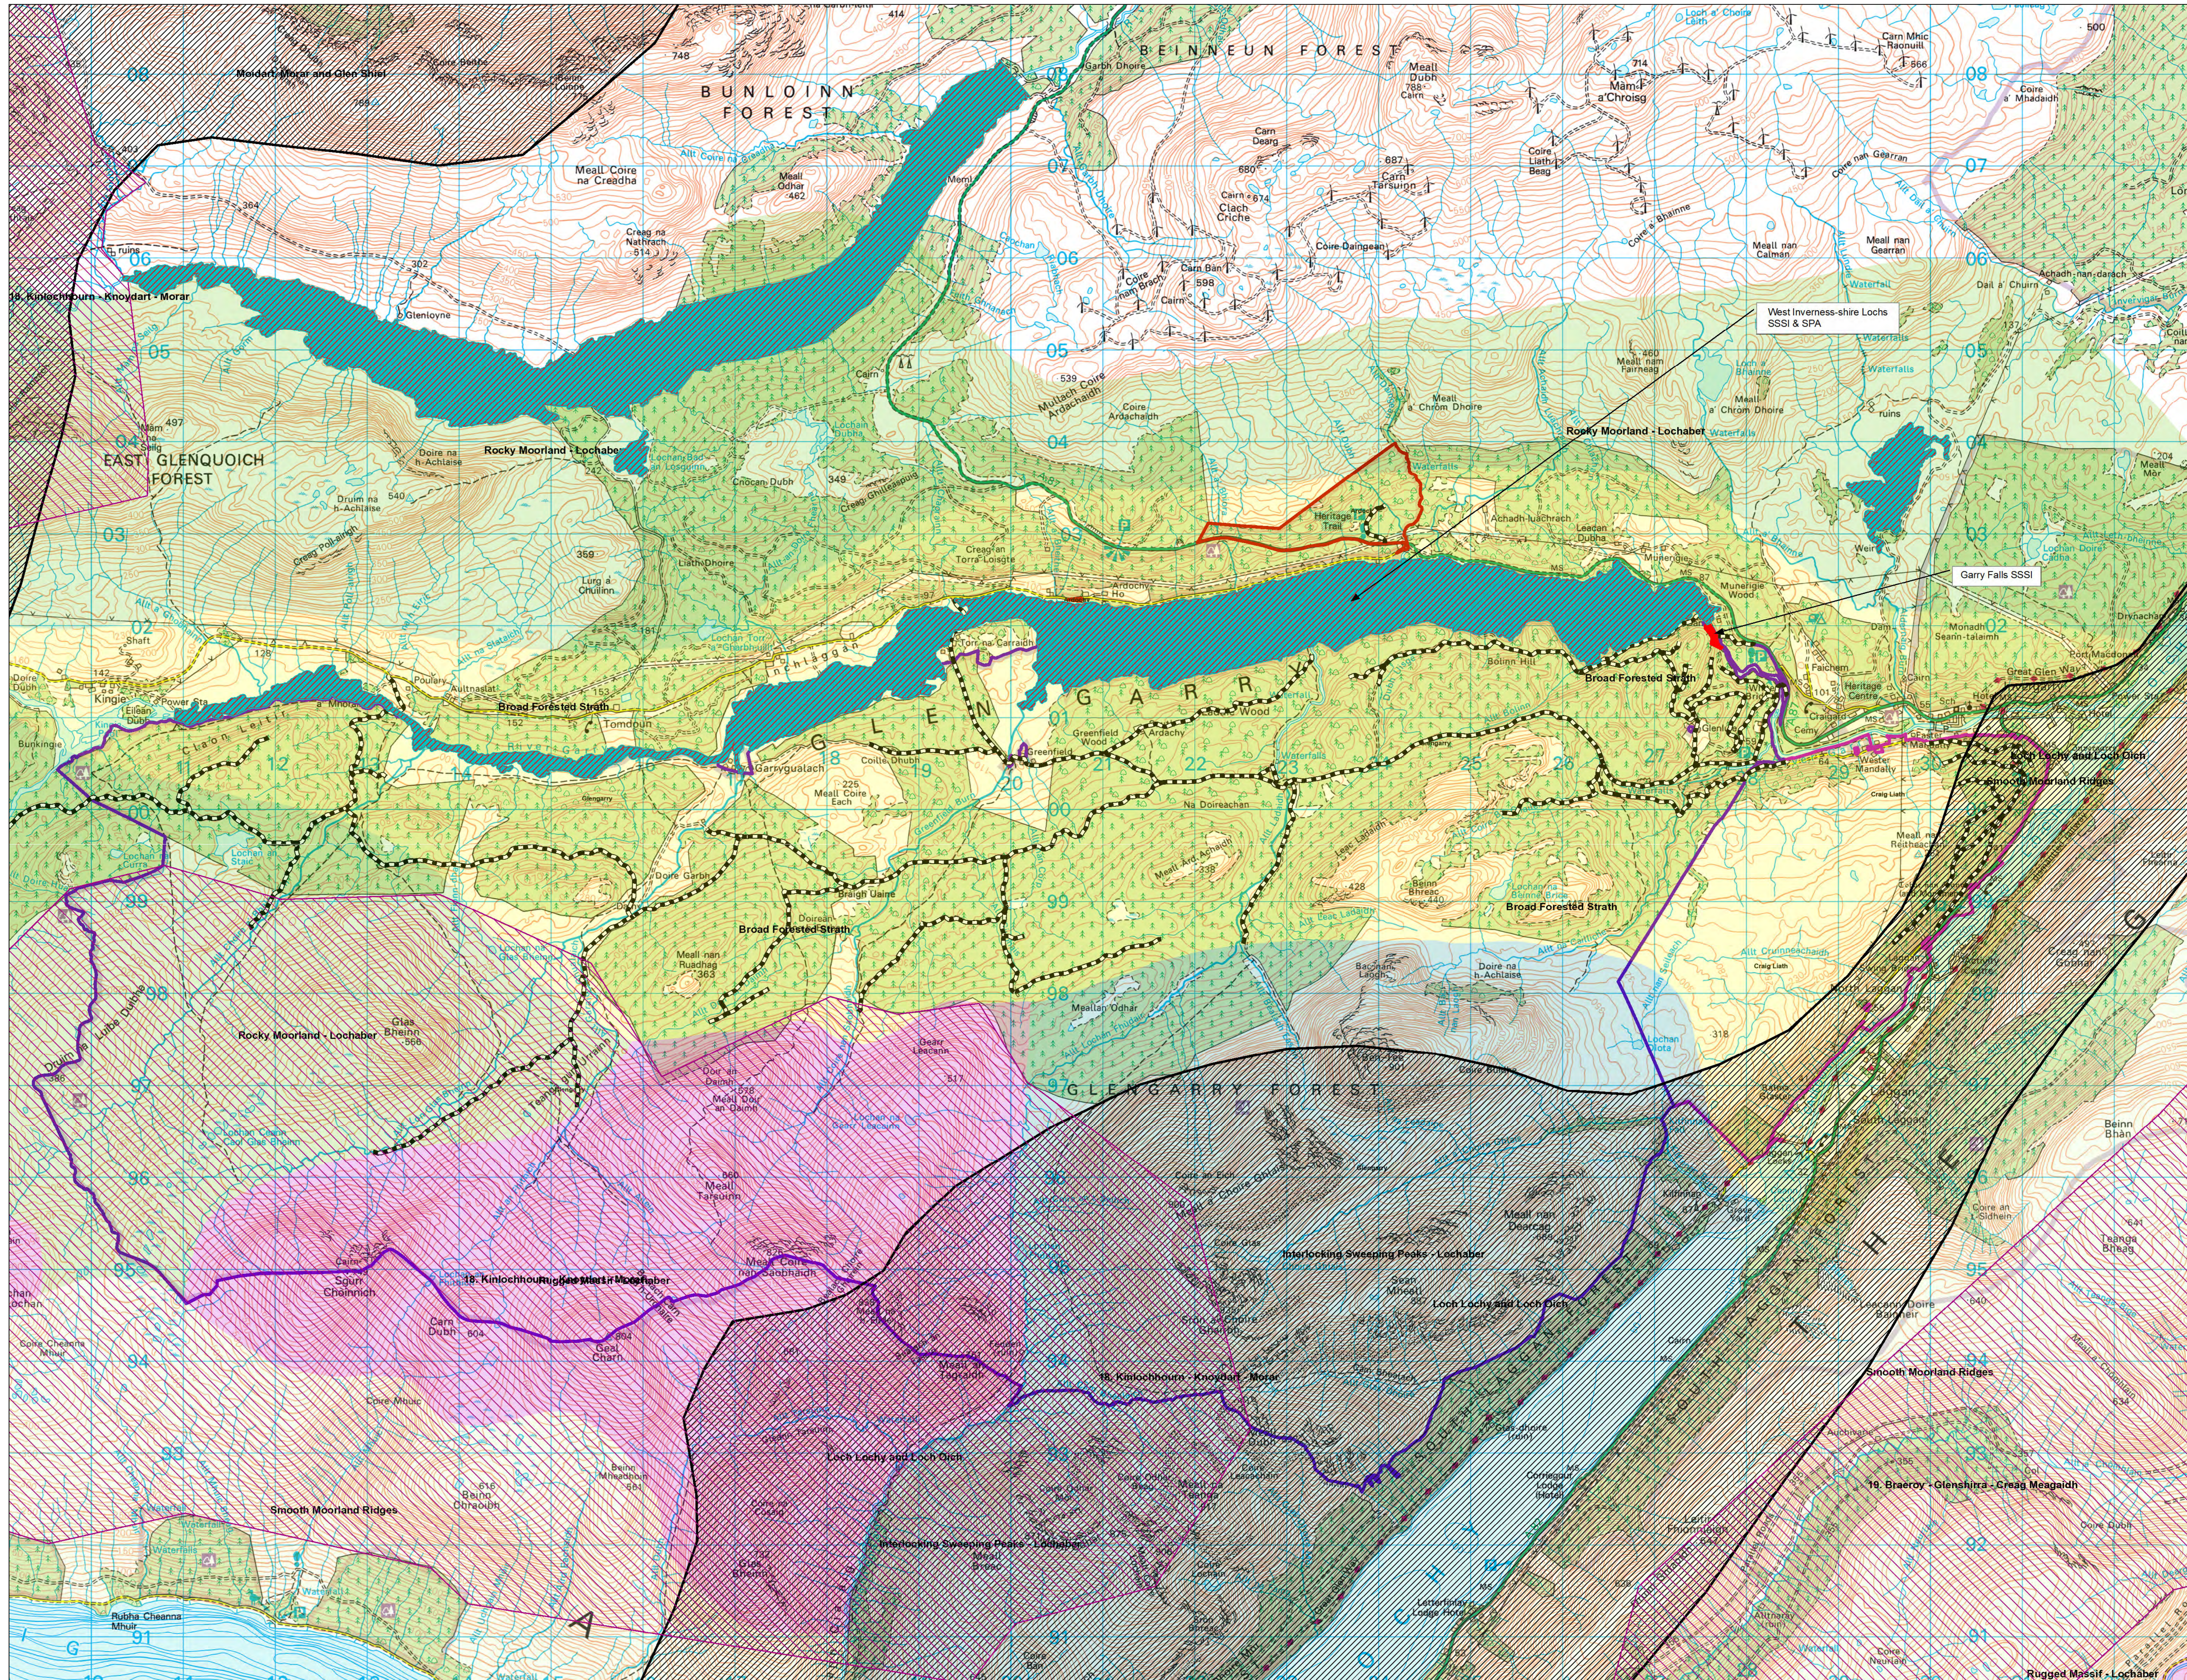

## Glengarry LMP Designations

Author: Catriona MacIannan

Scale @ A0: 1:25,000

Date: 02/09/2024

### Legend

- Special Protection Areas
- Sites of Special Scientific Interest
- Sites of Special Scientific Interest
- Wild Land Areas (Scot.)
- Local Landscape Areas
- Landscape Character Assessment Areas
- 235
- 236
- 237
- 238
- 239
- Forest Roads
- Ardochy
- Craig Liath
- Glengarry

0 0.3250.65 1.3 1.95 2.6 km

Reproduced by permission of Ordnance Survey on behalf of HMSO.  
© Crown copyright and database right 2024. All rights reserved.  
Ordnance Survey Licence number 100024925.  
© Getmapping Plc and Bluesky International Limited 2024.