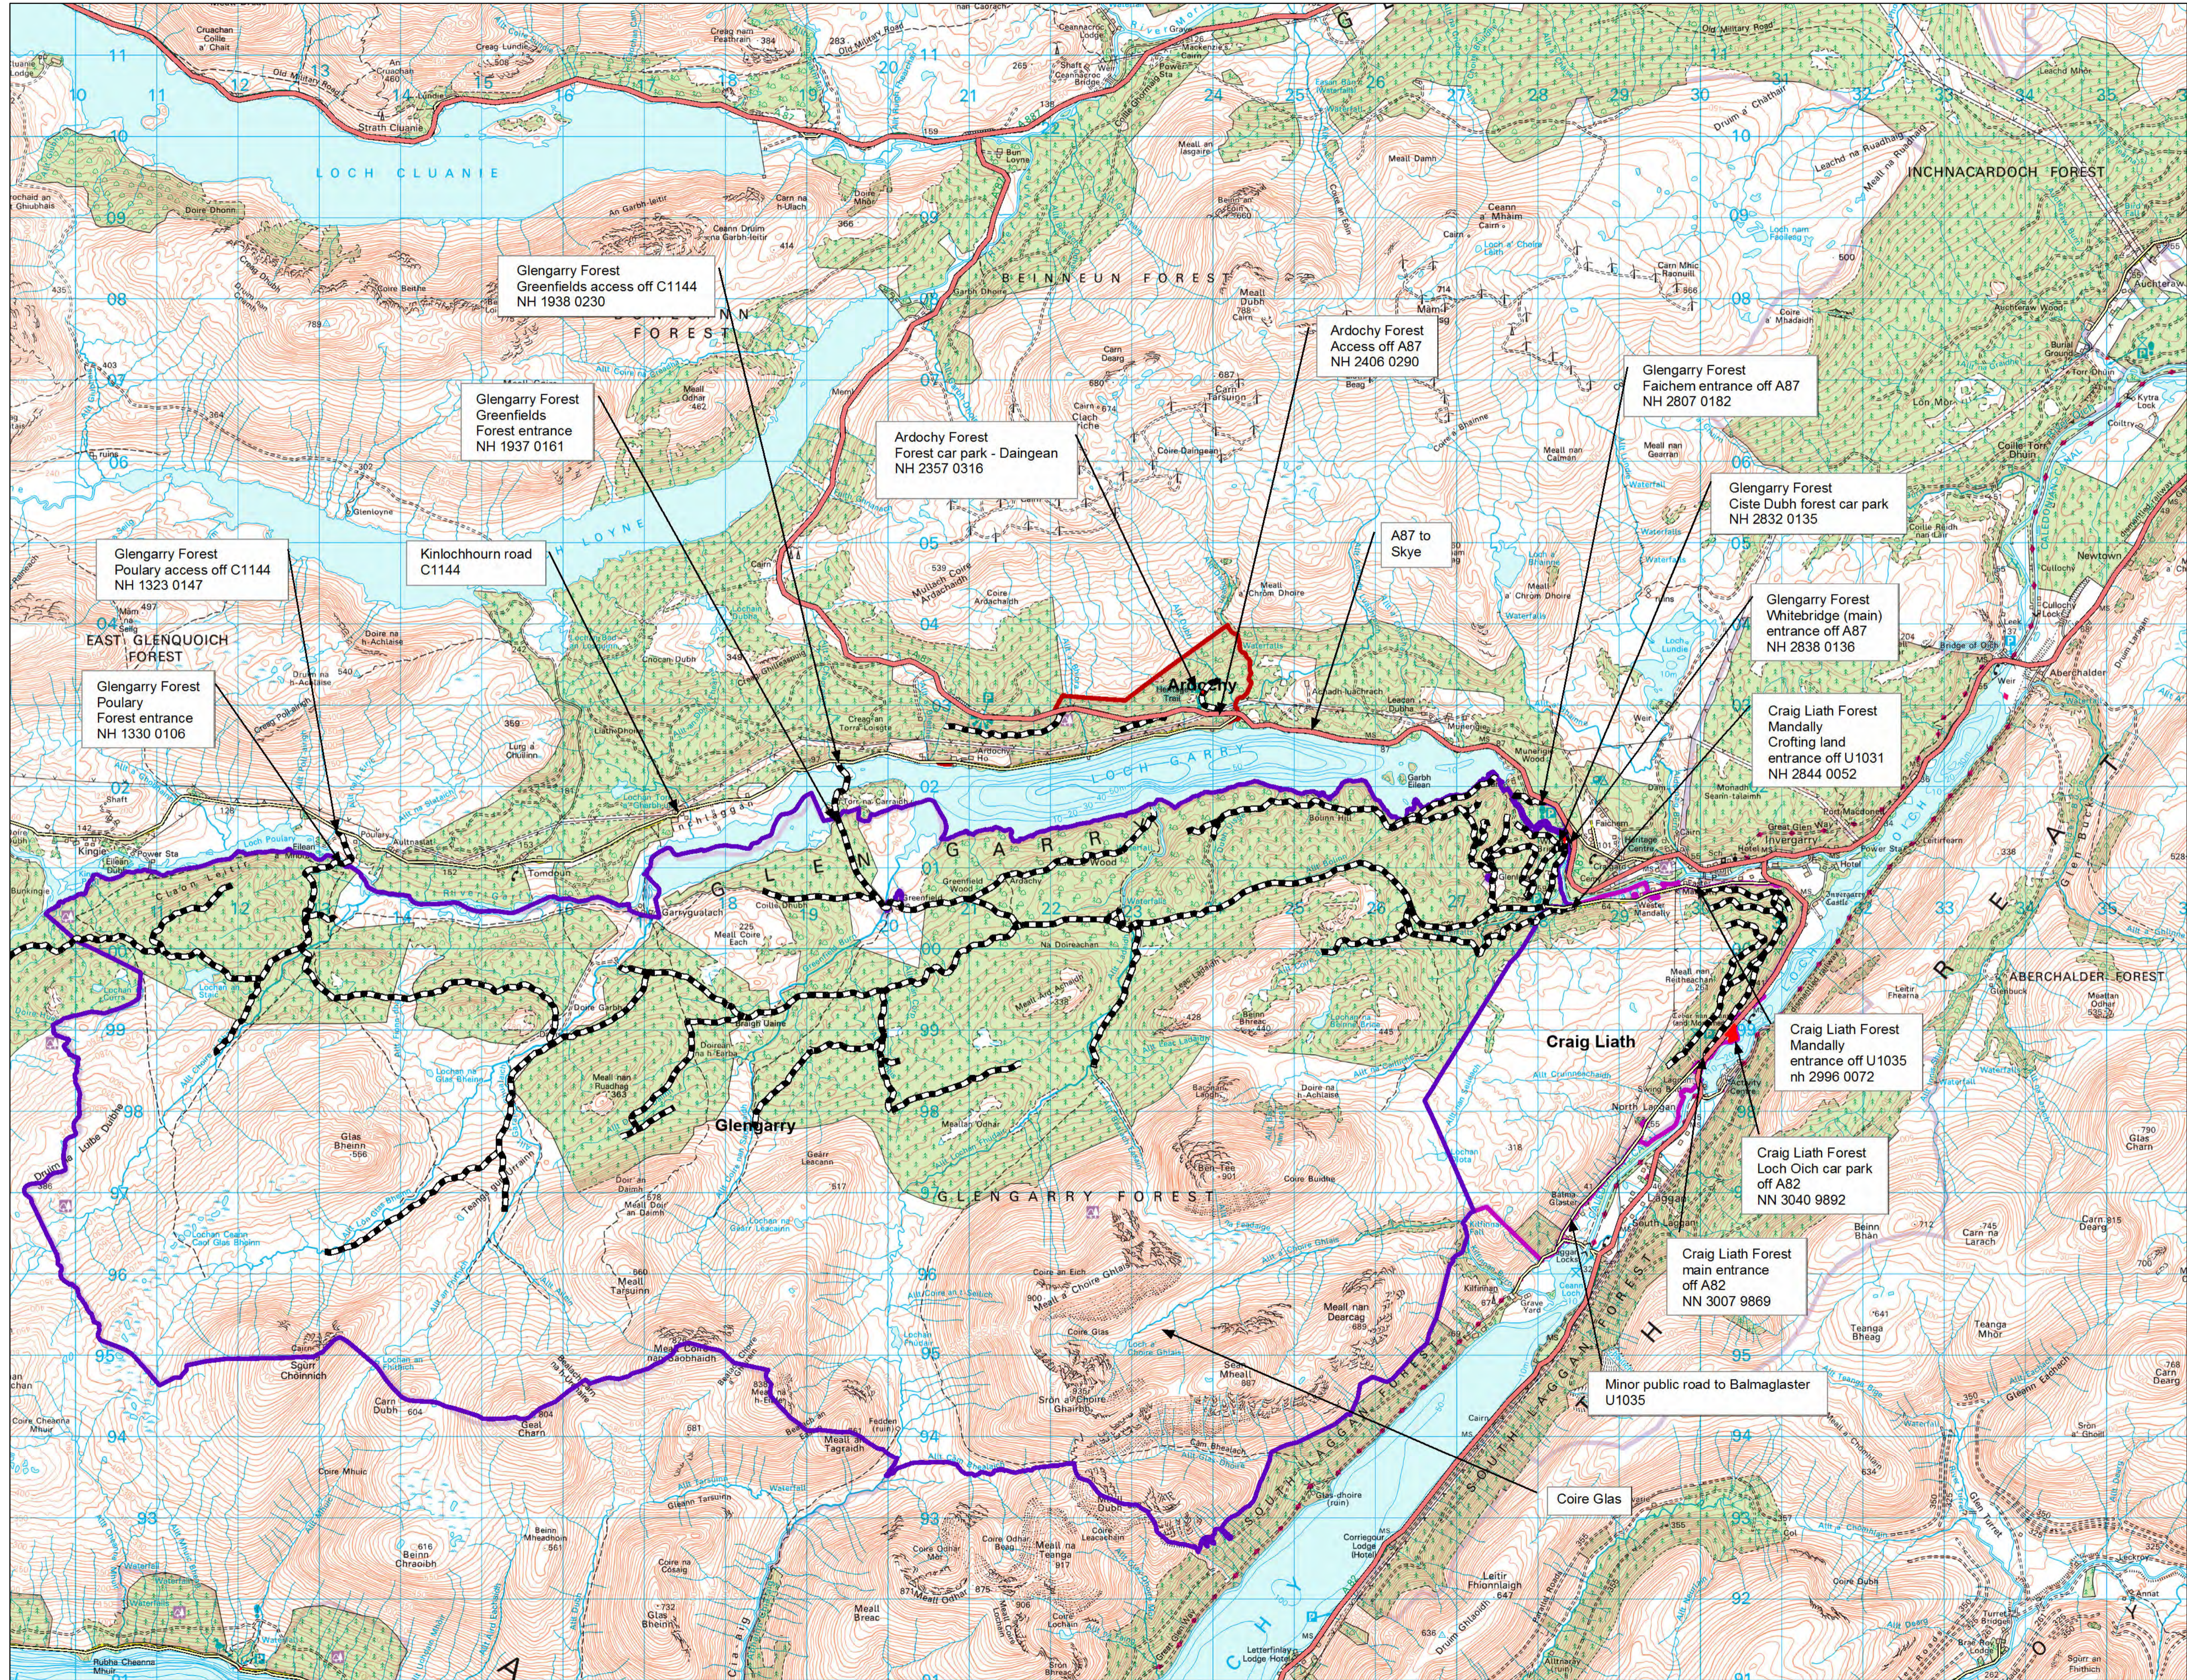

Glengarry LMP Location

Author: Catriona MacIannan

Scale @ A1: 1:40,000

Date: 11/08/2024

Legend

- Rec - Car Parks
- Main Roads (GB)**
- Main Roads (GB)
- Minor Roads (GB)**
- = Minor Roads (GB)
- Forest Roads**
- Forest Roads
- Blocks**
- Ardochy
- Craig Liath
- Glengarry

Reproduced by permission of Ordnance Survey on behalf of HMSO.
 © Crown copyright and database right 2024. All rights reserved.
 Ordnance Survey Licence number 100024925.
 © Getmapping Plc and Bluesky International Limited 2024.