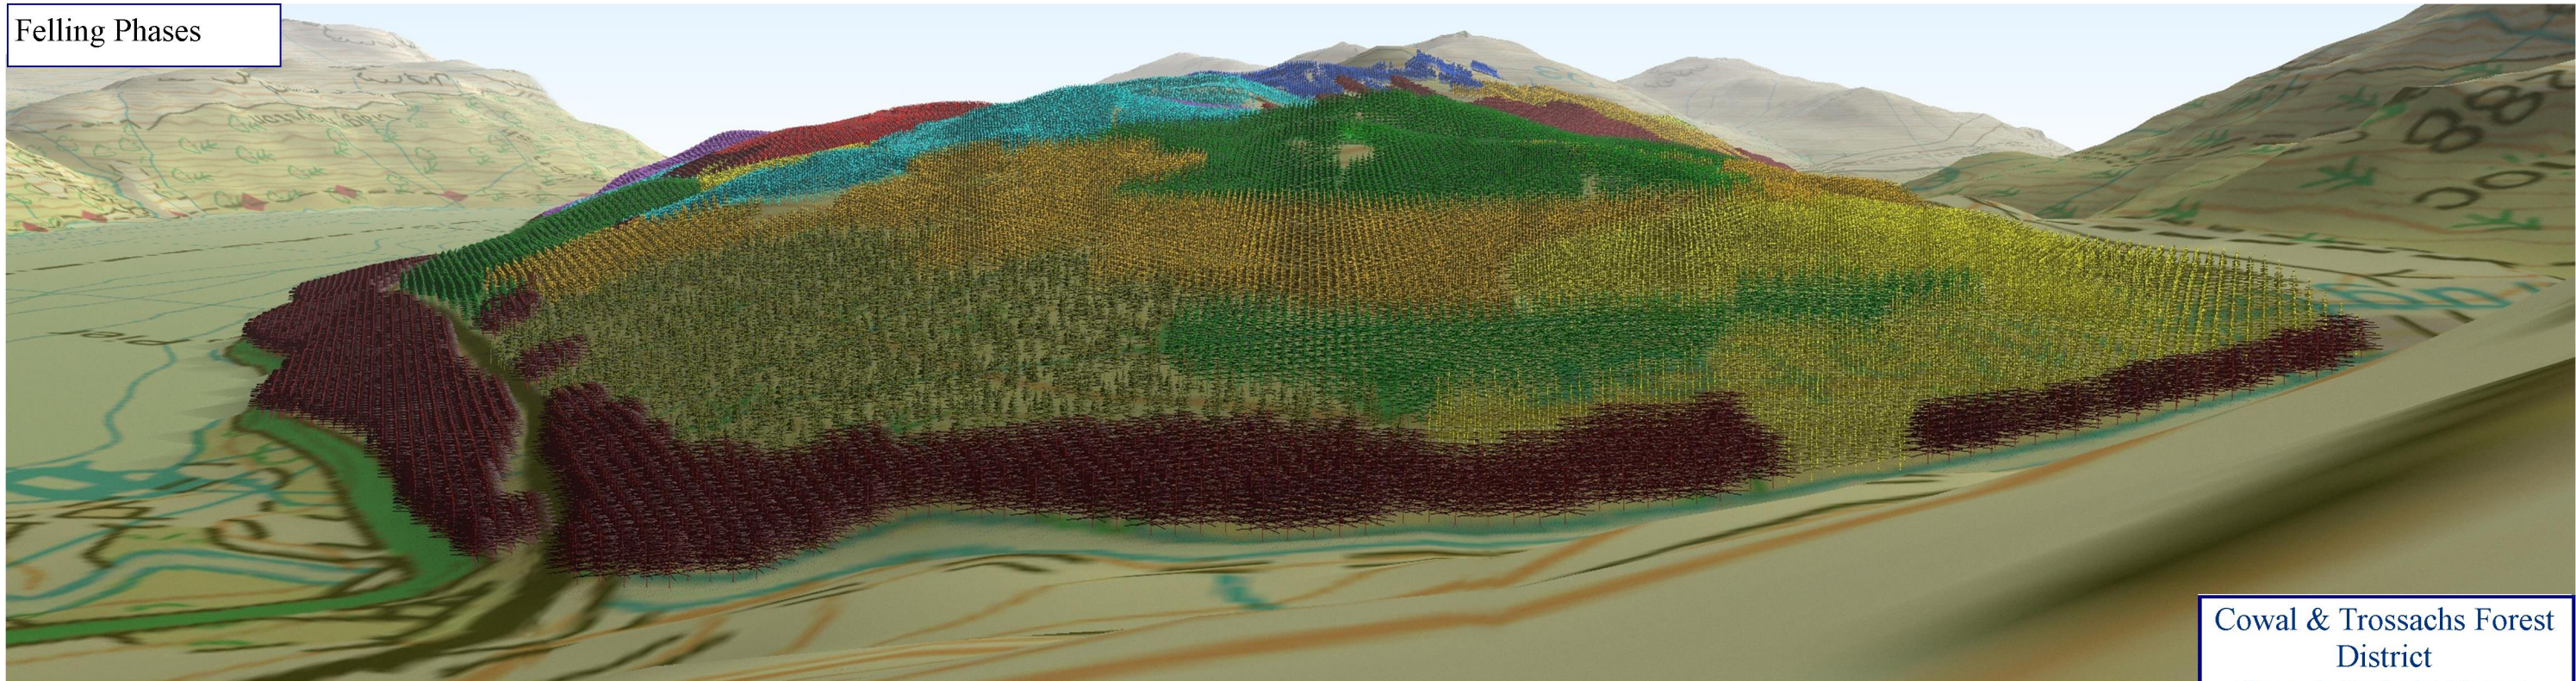

Current View

D11

Felling Phases

Cowal & Trossachs Forest District
Cruach Tarbeirt Forest Design Plan
Visualisation of Forest Management Proposals
Viewpoint 6: NN 314 098
Little Hills
Forestry Commission Scotland
Coimisean na Coilltearachd Alba