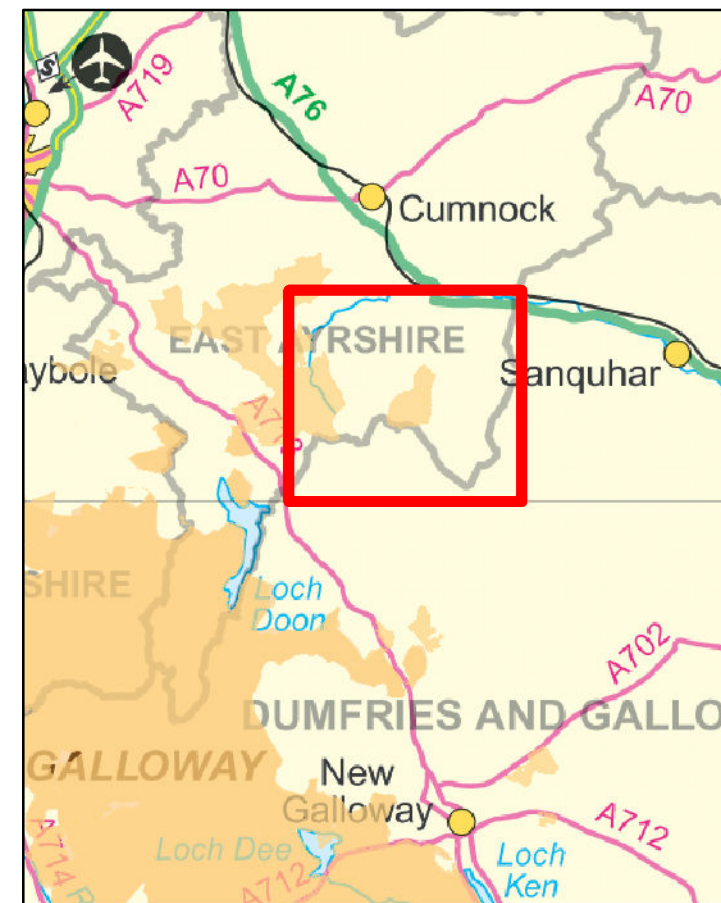

Galloway Forest District

Pencloe Land Management Plan

Location Map

Scale @ A3 : 1:50,000

Date: 14 June 2018

Legend

- Pencloe land management plan area
- FC Blocks

Scotland's National
Forest Estate is
responsibly
managed to the
UK Woodland
Assurance Standard.