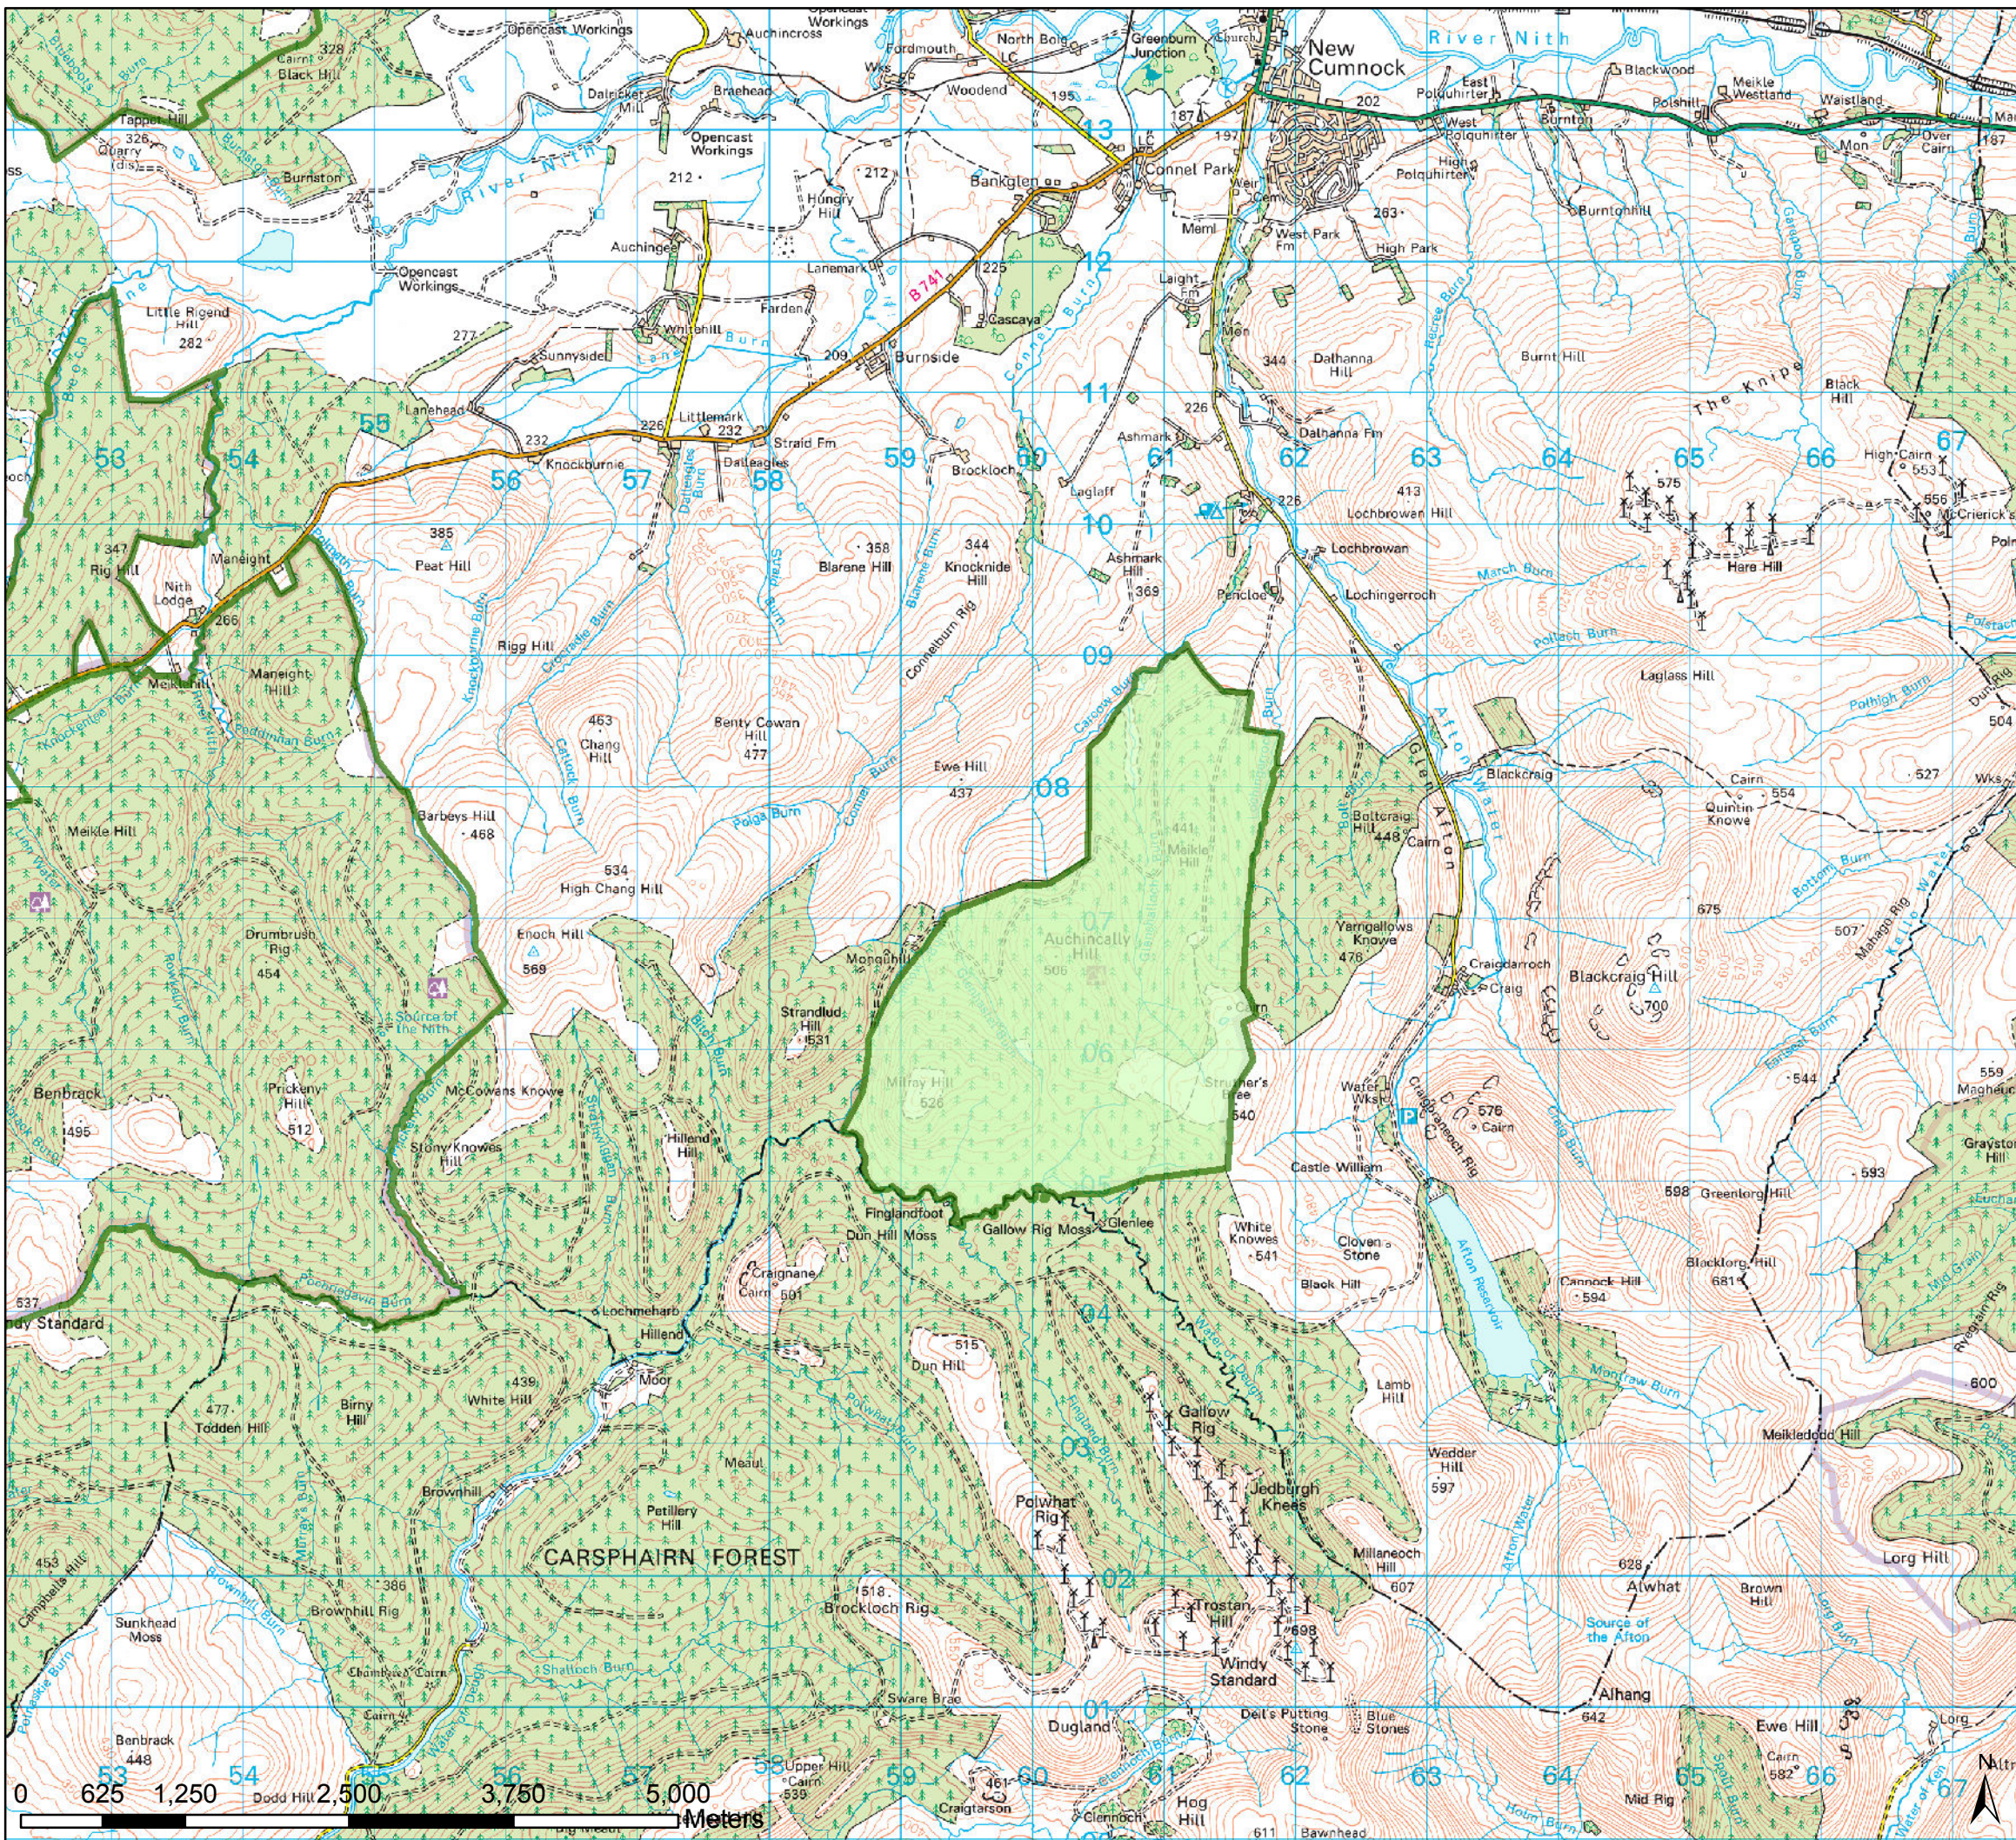

# Galloway Forest District

## Pencloe Land Management Plan

Location Map

Scale @ A3 : 1:50,000

Date: 14 June 2018

### Legend

-  Pencloe land management plan area
-  FC Blocks

Scotland's National  
 Forest Estate is  
 responsibly  
 managed to the  
 UK Woodland  
 Assurance Standard.