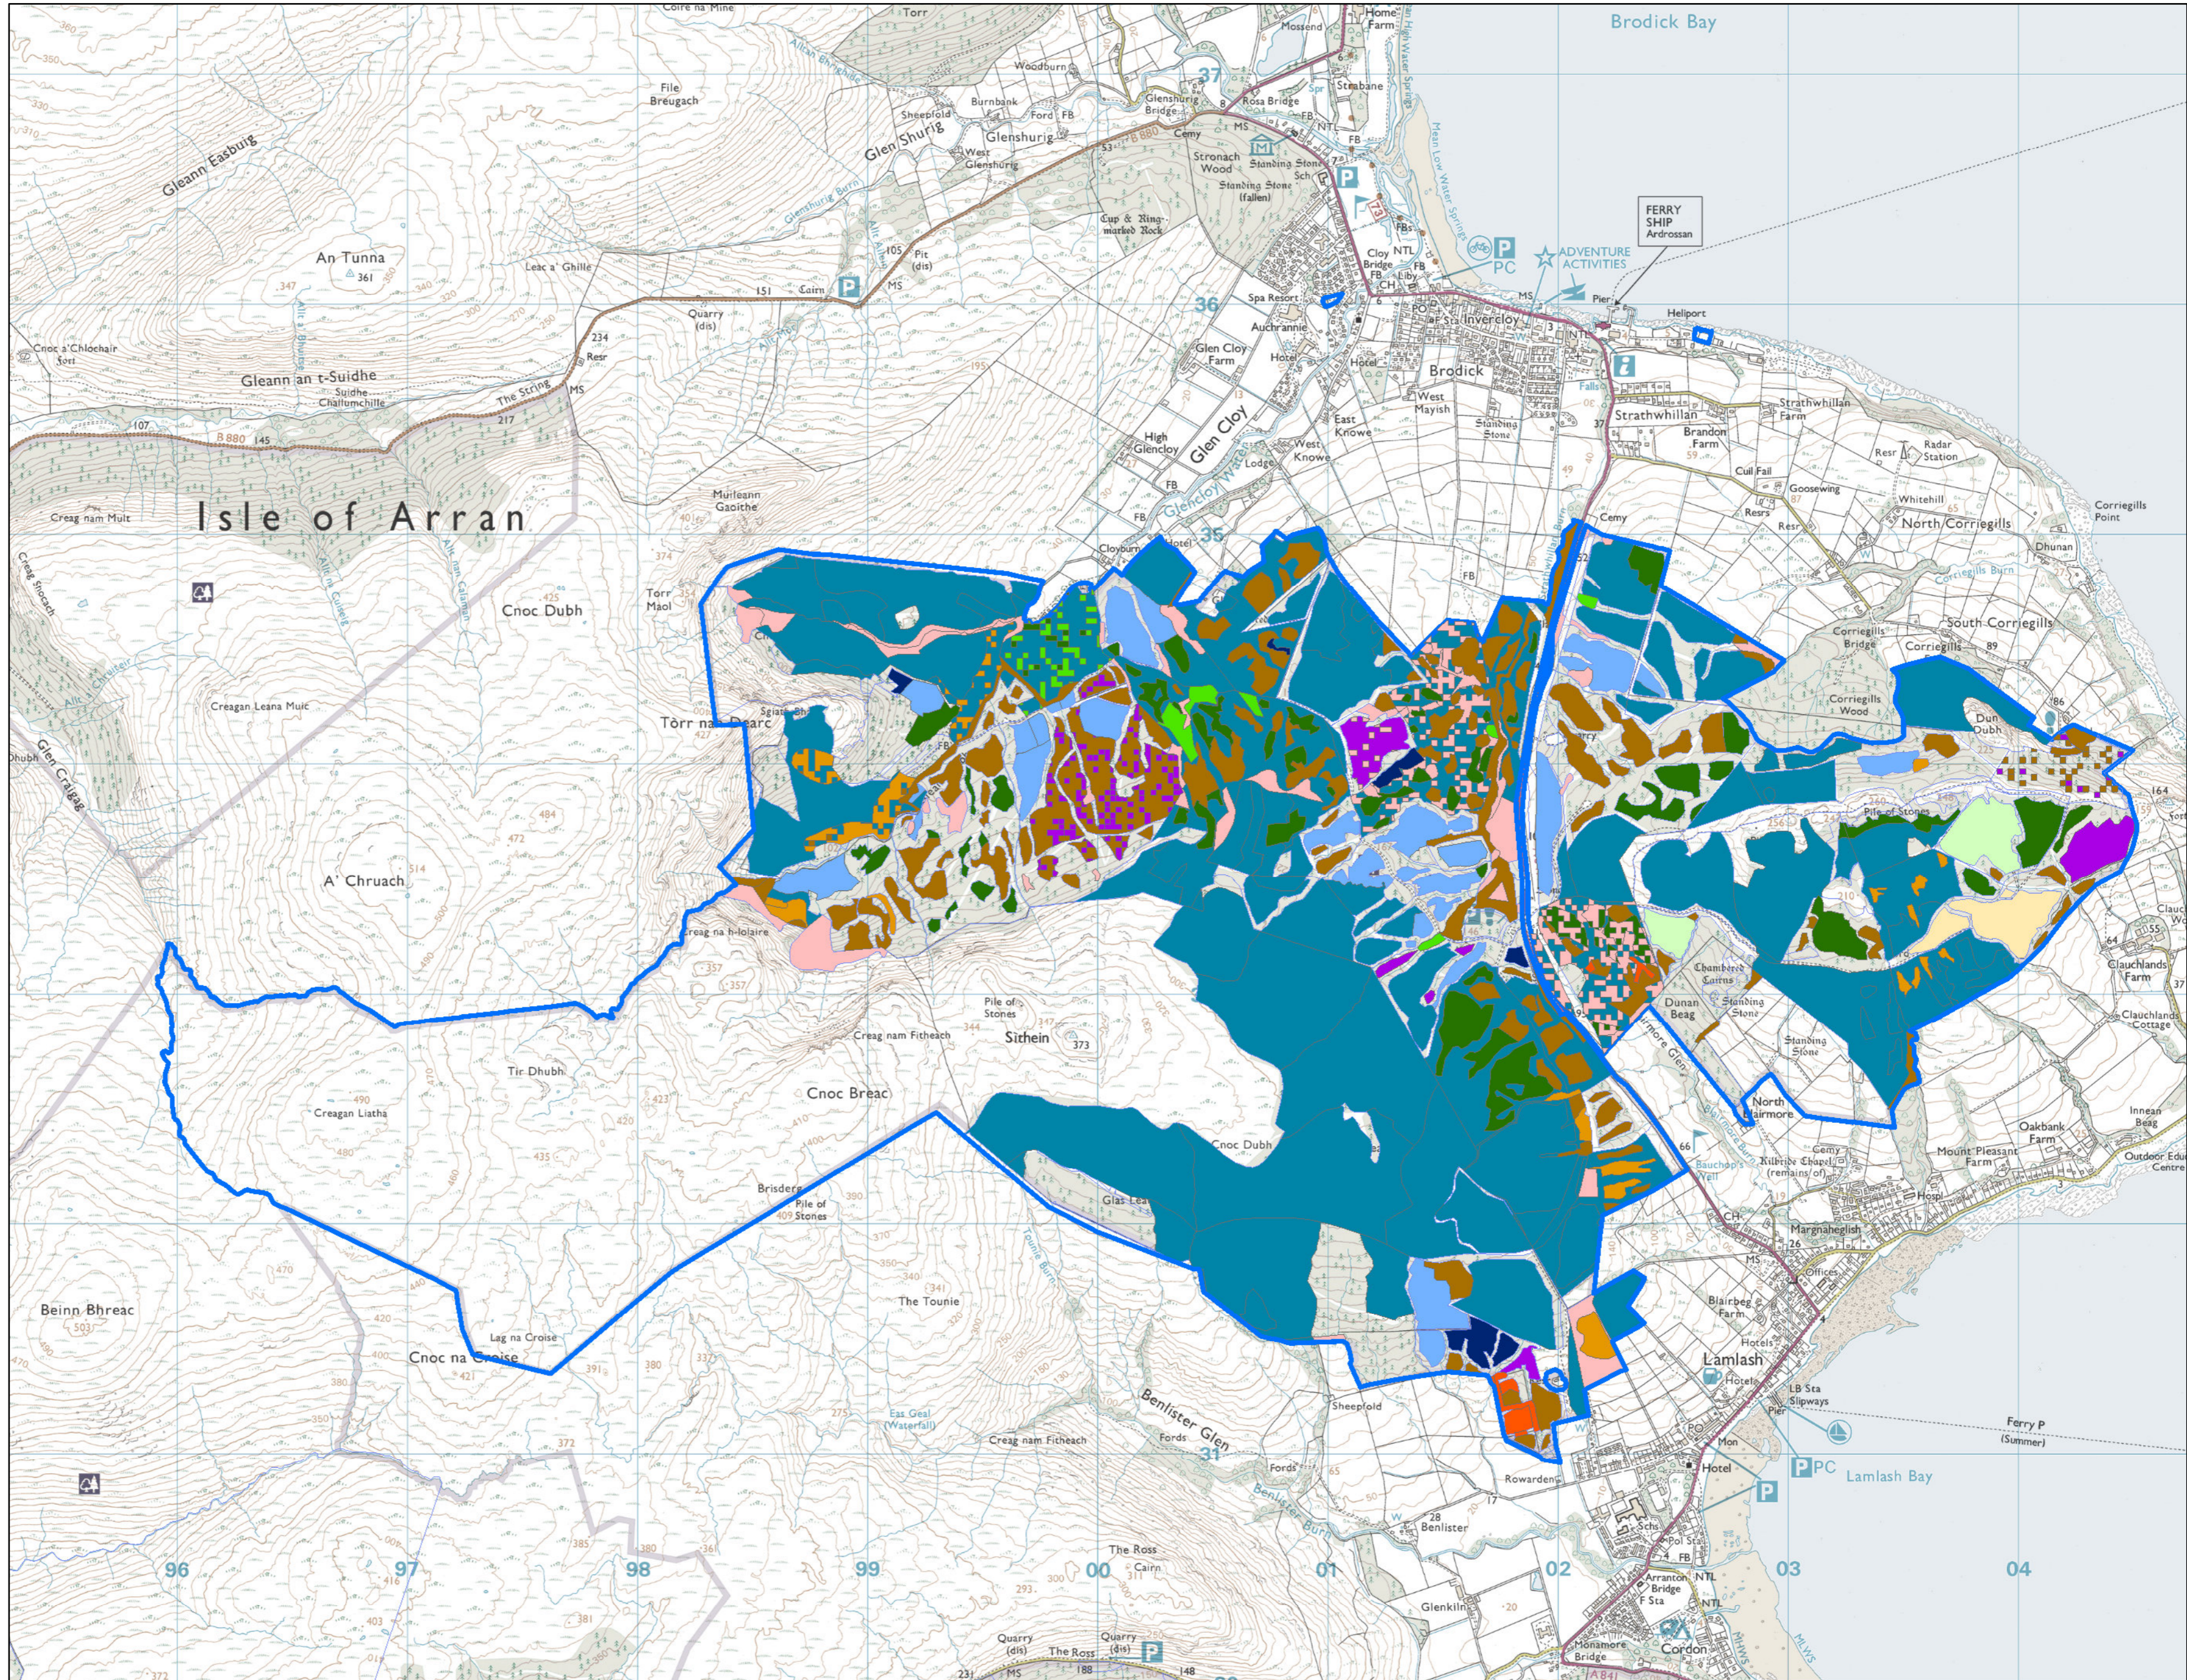

Glenrickard LMP
Current Tree Species

Author: Catriona Hawthorn
Scale @ A2: 1:20,000
Date: 08/05/2024

Current Species, May 2024

- Ash
- Beech
- Birch
- Douglas Fir
- Larch
- Lodgepole Pine
- Norway Spruce
- Oak
- Native Mixed/Other Broadleaves
- Other/Mixed Broadleaves
- Other/Mixed Conifers
- Scots Pine
- Sitka Spruce
- Open

Reproduced by permission of Ordnance Survey on behalf of HMSO.
© Crown copyright and database right 2024. All rights reserved.
Ordnance Survey Licence number 10024925.
© Bluesky International Ltd and Getmapping Plc 2024.