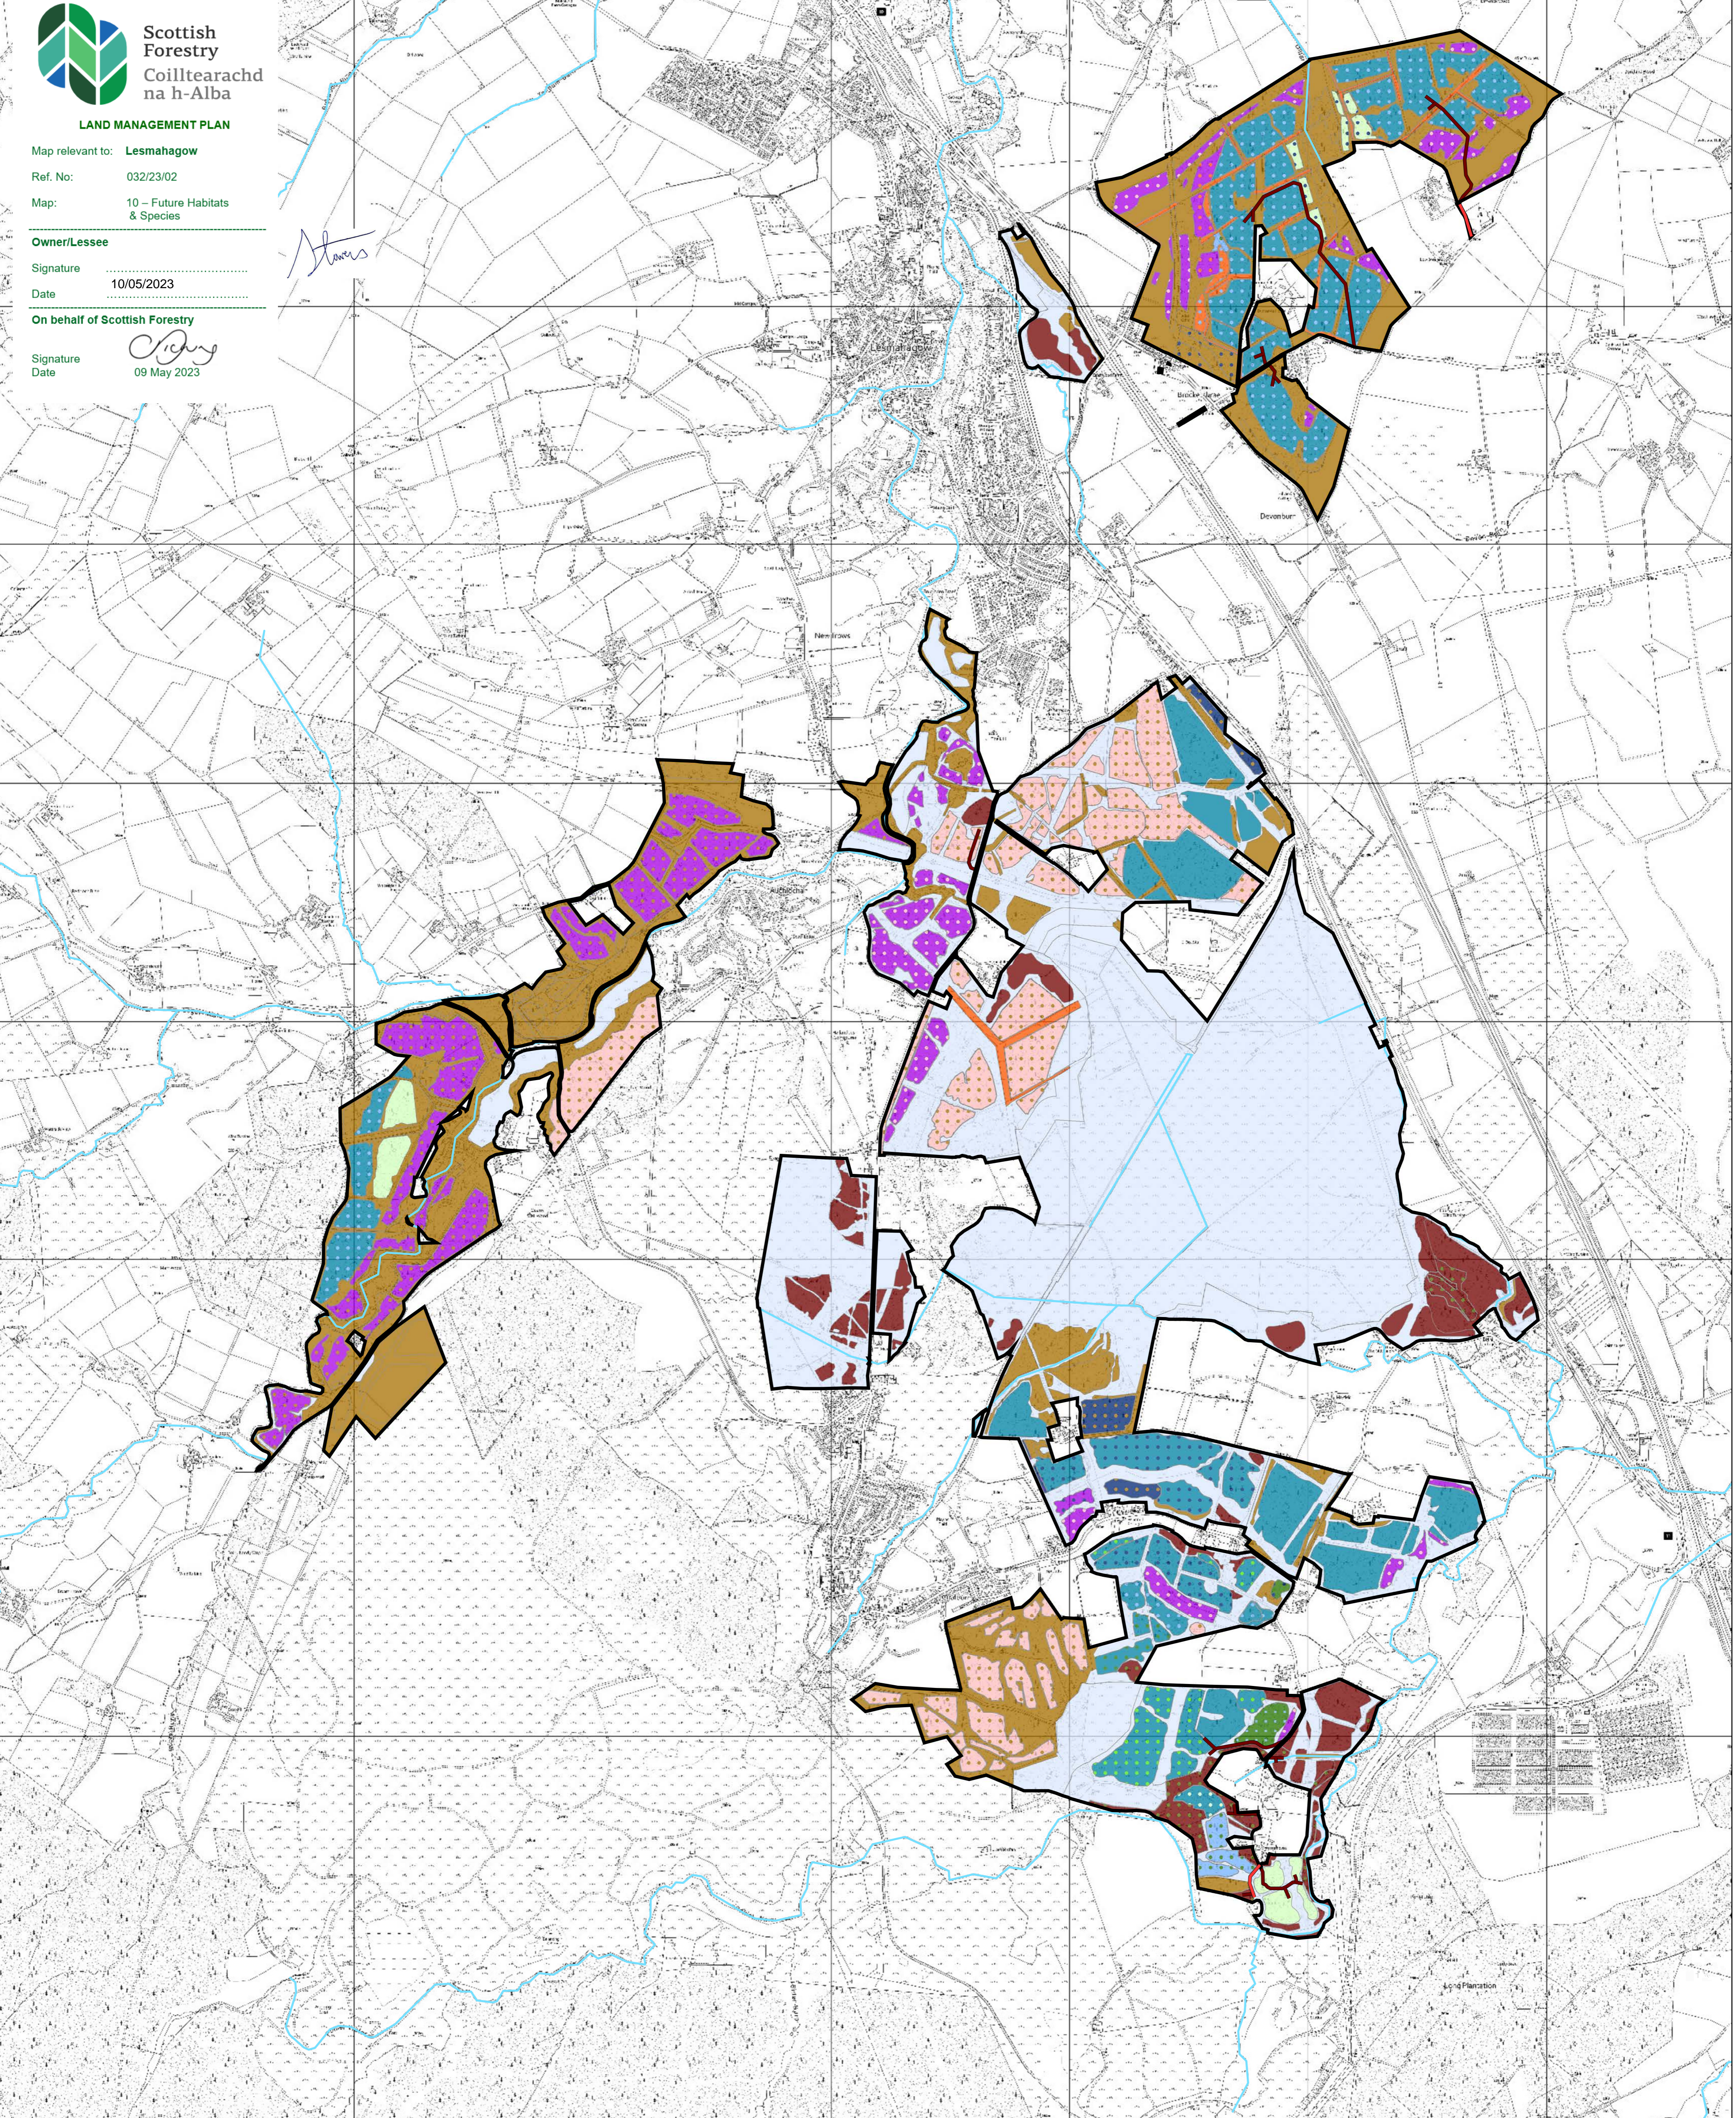

LAND MANAGEMENT PLAN

Map relevant to: **Lesmahagow**
Ref. No: 032/23/02
Map: 10 – Future Habitats & Species

Owner/Lessee
Signature:
Date: 10/05/2023

On behalf of Scottish Forestry
Signature:
Date: 09 May 2023

Legend

Lesmahagow Plan Area	Sitka Spruce	Oak with Birch	Sitka Spruce with Douglas Fir
Planned Roads	Beech with Norway Spruce	Oak with any Other Broadleaves	Sitka Spruce with Lodgepole Pine
Planned Road Upgrades	Beech with any Other Broadleaves	Oak with any Other Conifers	Sitka Spruce with Norway Spruce
Inland River	Birch with any Other Broadleaves	Other Broadleaves with any Other Conifers	Sitka Spruce with any Other Conifers
Beech	Douglas Fir with any Other Conifers	Other Conifers with Oak	Sitka Spruce with Scots Pine
Douglas Fir	Native Mixed Broadleaves with Scots Pine	Other Conifers with any Other Broadleaves	Open
Native Mixed/Other Broadleaves	Norway Spruce with Scots Pine	Scots Pine with Norway Spruce	
Other/Mixed Broadleaves	Oak with Beech	Scots Pine with any Other Conifers