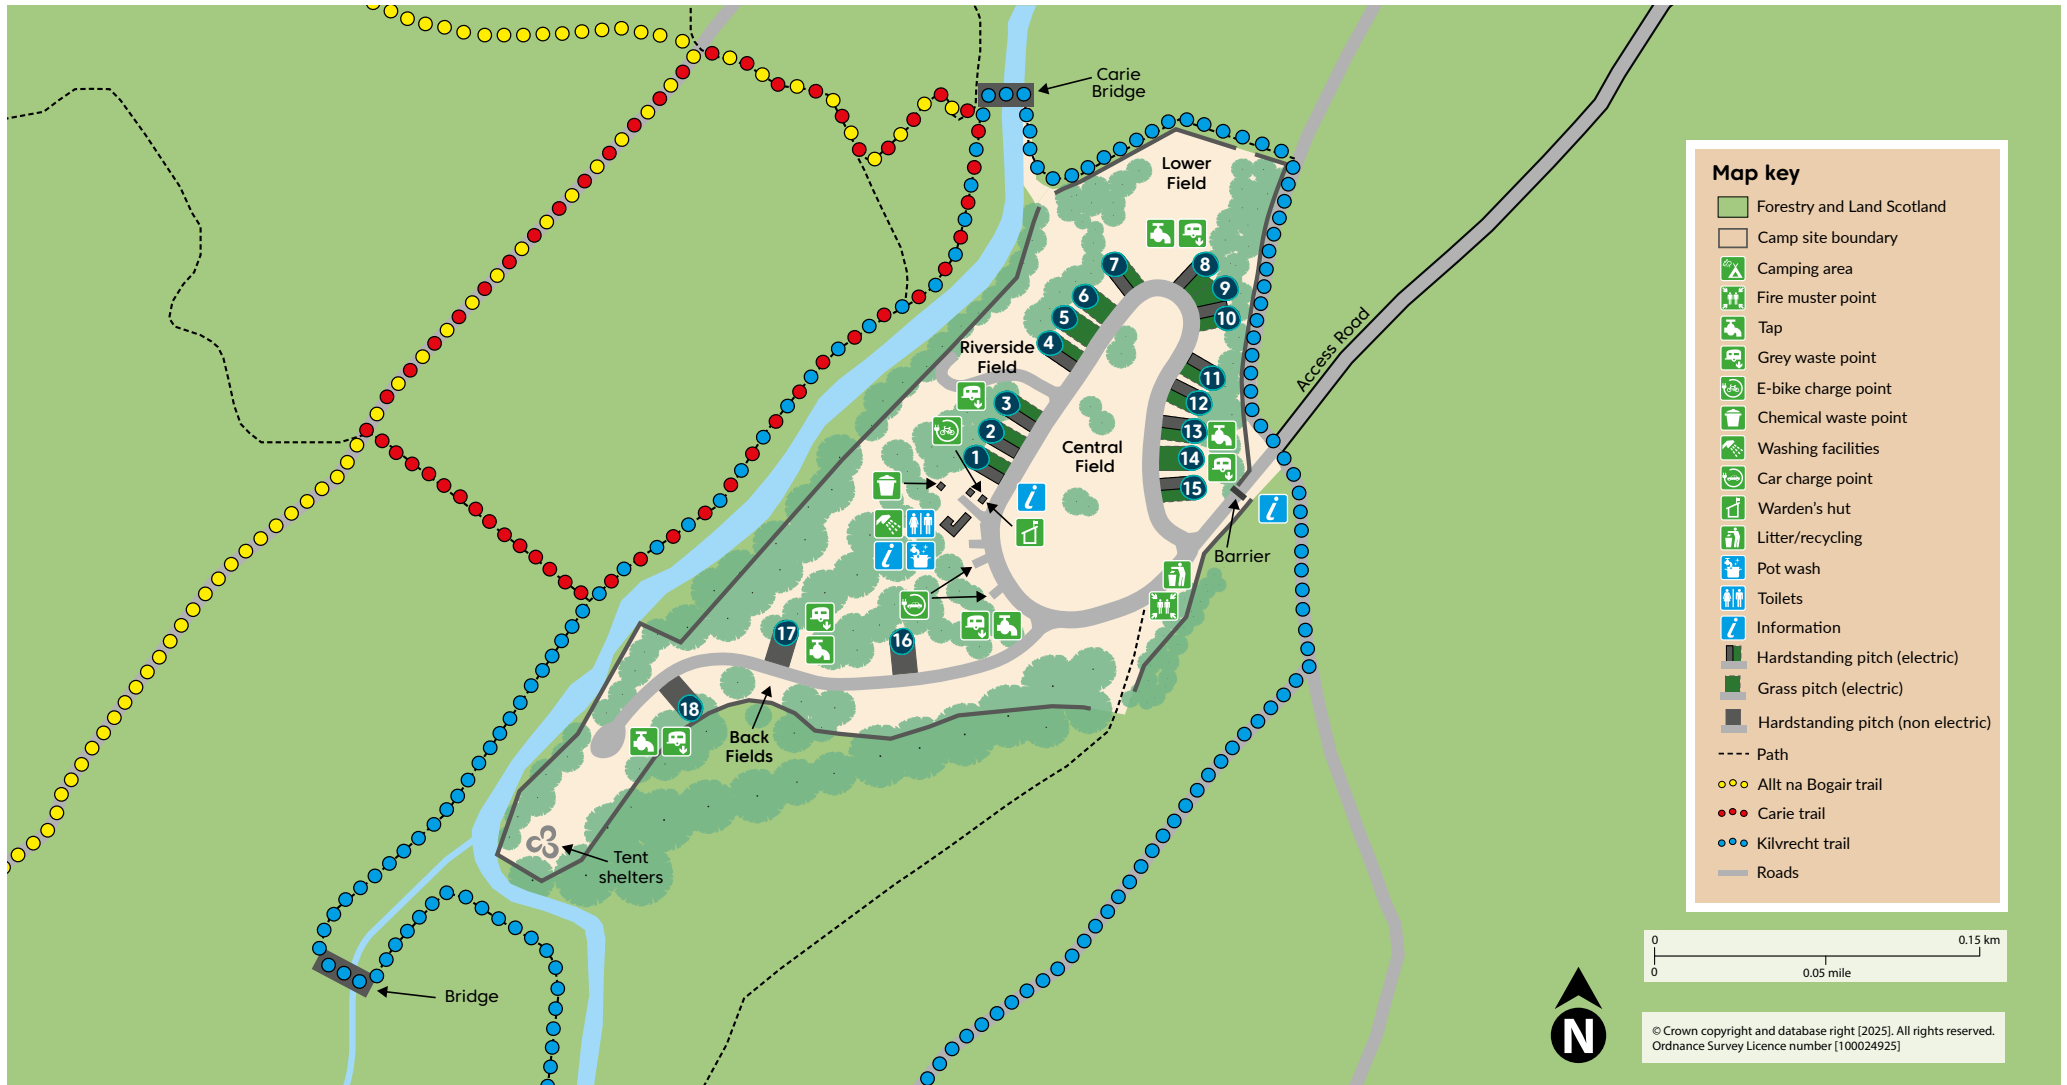

## Site map

### Map key

- Forestry and Land Scotland
- Camp site boundary
- Camping area
- Fire muster point
- Tap
- Grey waste point
- E-bike charge point
- Chemical waste point
- Washing facilities
- Car charge point
- Warden's hut
- Litter/recycling
- Pot wash
- Toilets
- Information
- Hardstanding pitch (electric)
- Grass pitch (electric)
- Hardstanding pitch (non electric)
- Path
- Allt na Bogair trail
- Carrie trail
- Kilvrecht trail
- Roads

© Crown copyright and database right [2025]. All rights reserved. Ordnance Survey Licence number [100024925]