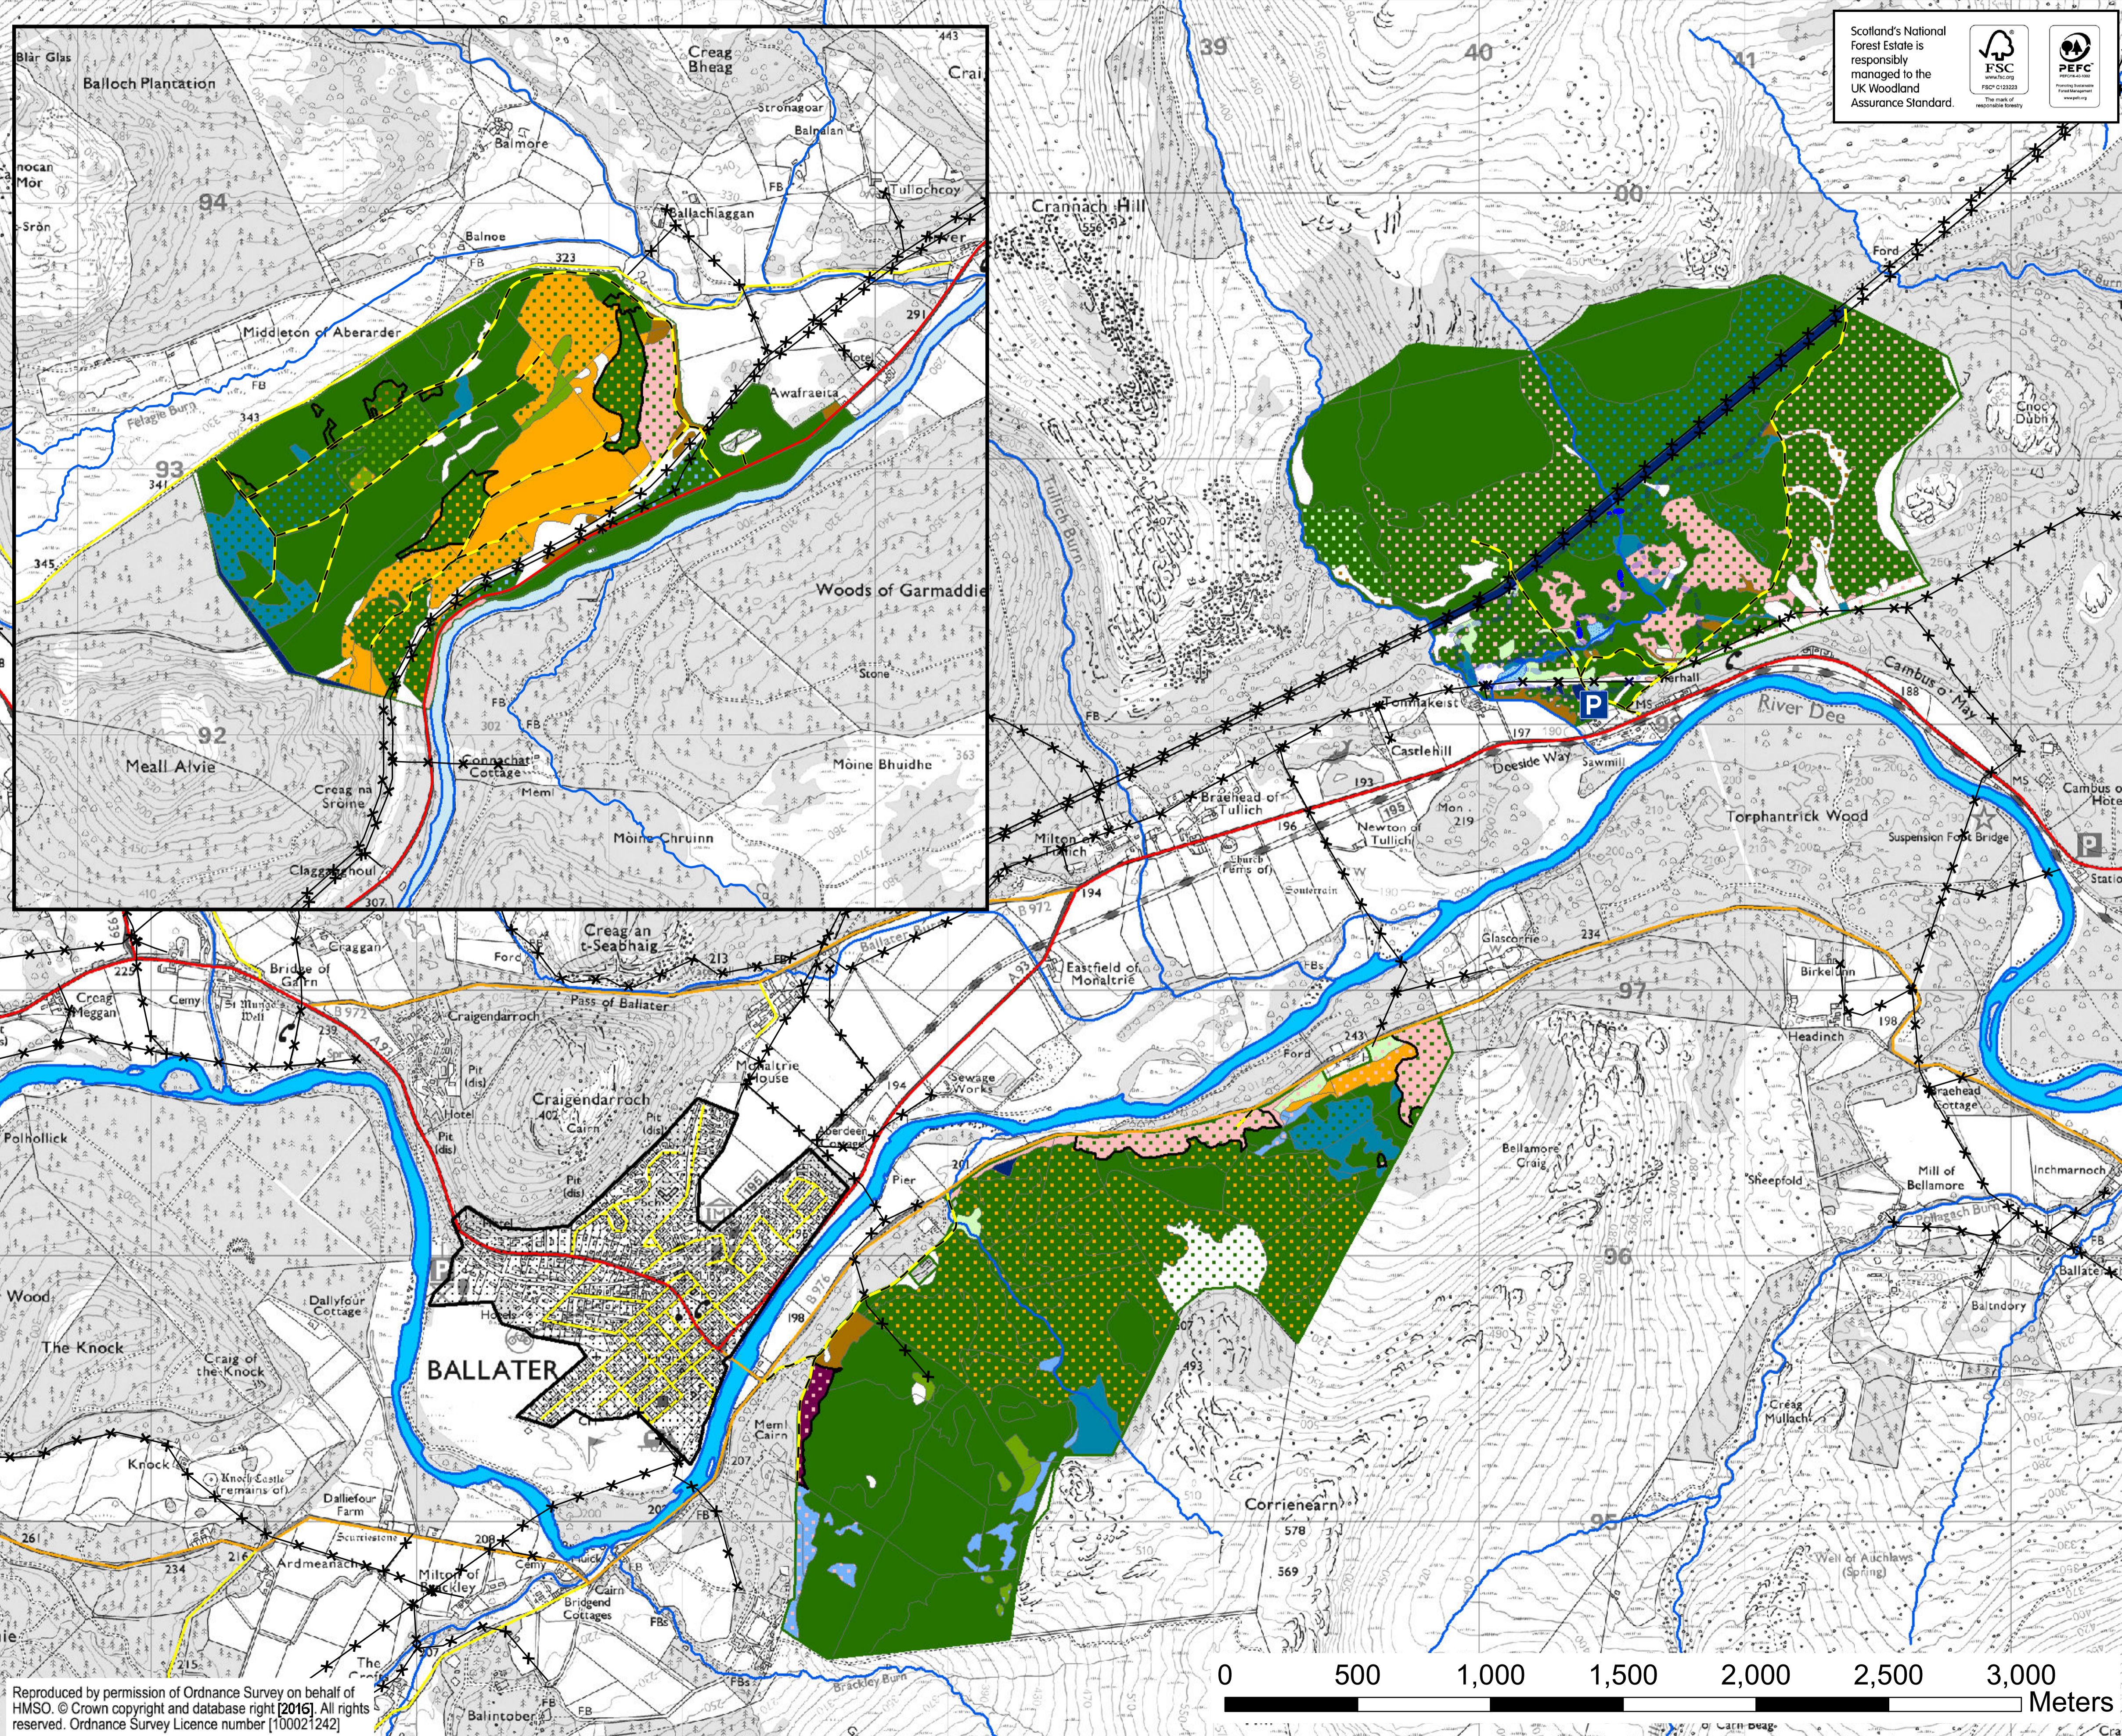

## Moray & Aberdeenshire Forest District Deeside woods

Map 7 Future habitats and species

O.S. Grid Ref NO 371 956

Date April 2016

Scale 1:12,500 @A1

-  Restock in plan period
-  Water
-  Open
-  Open/Birch
-  Open/Broadleaf
-  Open/Scots pine
-  Birch
-  Birch/Scots pine
-  Broadleaf
-  Conifer
-  Douglas fir
-  Douglas fir/Birch
-  Douglas fir/Scots pine
-  Larch
-  Larch/Birch
-  Larch/Norway Spruce
-  Larch/Scots pine
-  Larch/Sitka spruce
-  Lodgepole pine
-  Lodgepole pine/Larch
-  Lodgepole pine/Norway spruce
-  Norway spruce
-  Norway spruce/Birch
-  Norway spruce/Douglas fir
-  Scots pine
-  Scots pine/Birch
-  Scots pine/Douglas fir
-  Scots pine/Larch
-  Scots pine/Lodgepole pine
-  Scots pine/Norway spruce
-  Scots pine/Sitka spruce
-  Sitka spruce
-  Sitka spruce/Scots pine

Reproduced by permission of Ordnance Survey on behalf of HMSO. © Crown copyright and database right [2016]. All rights reserved. Ordnance Survey Licence number [100021242]