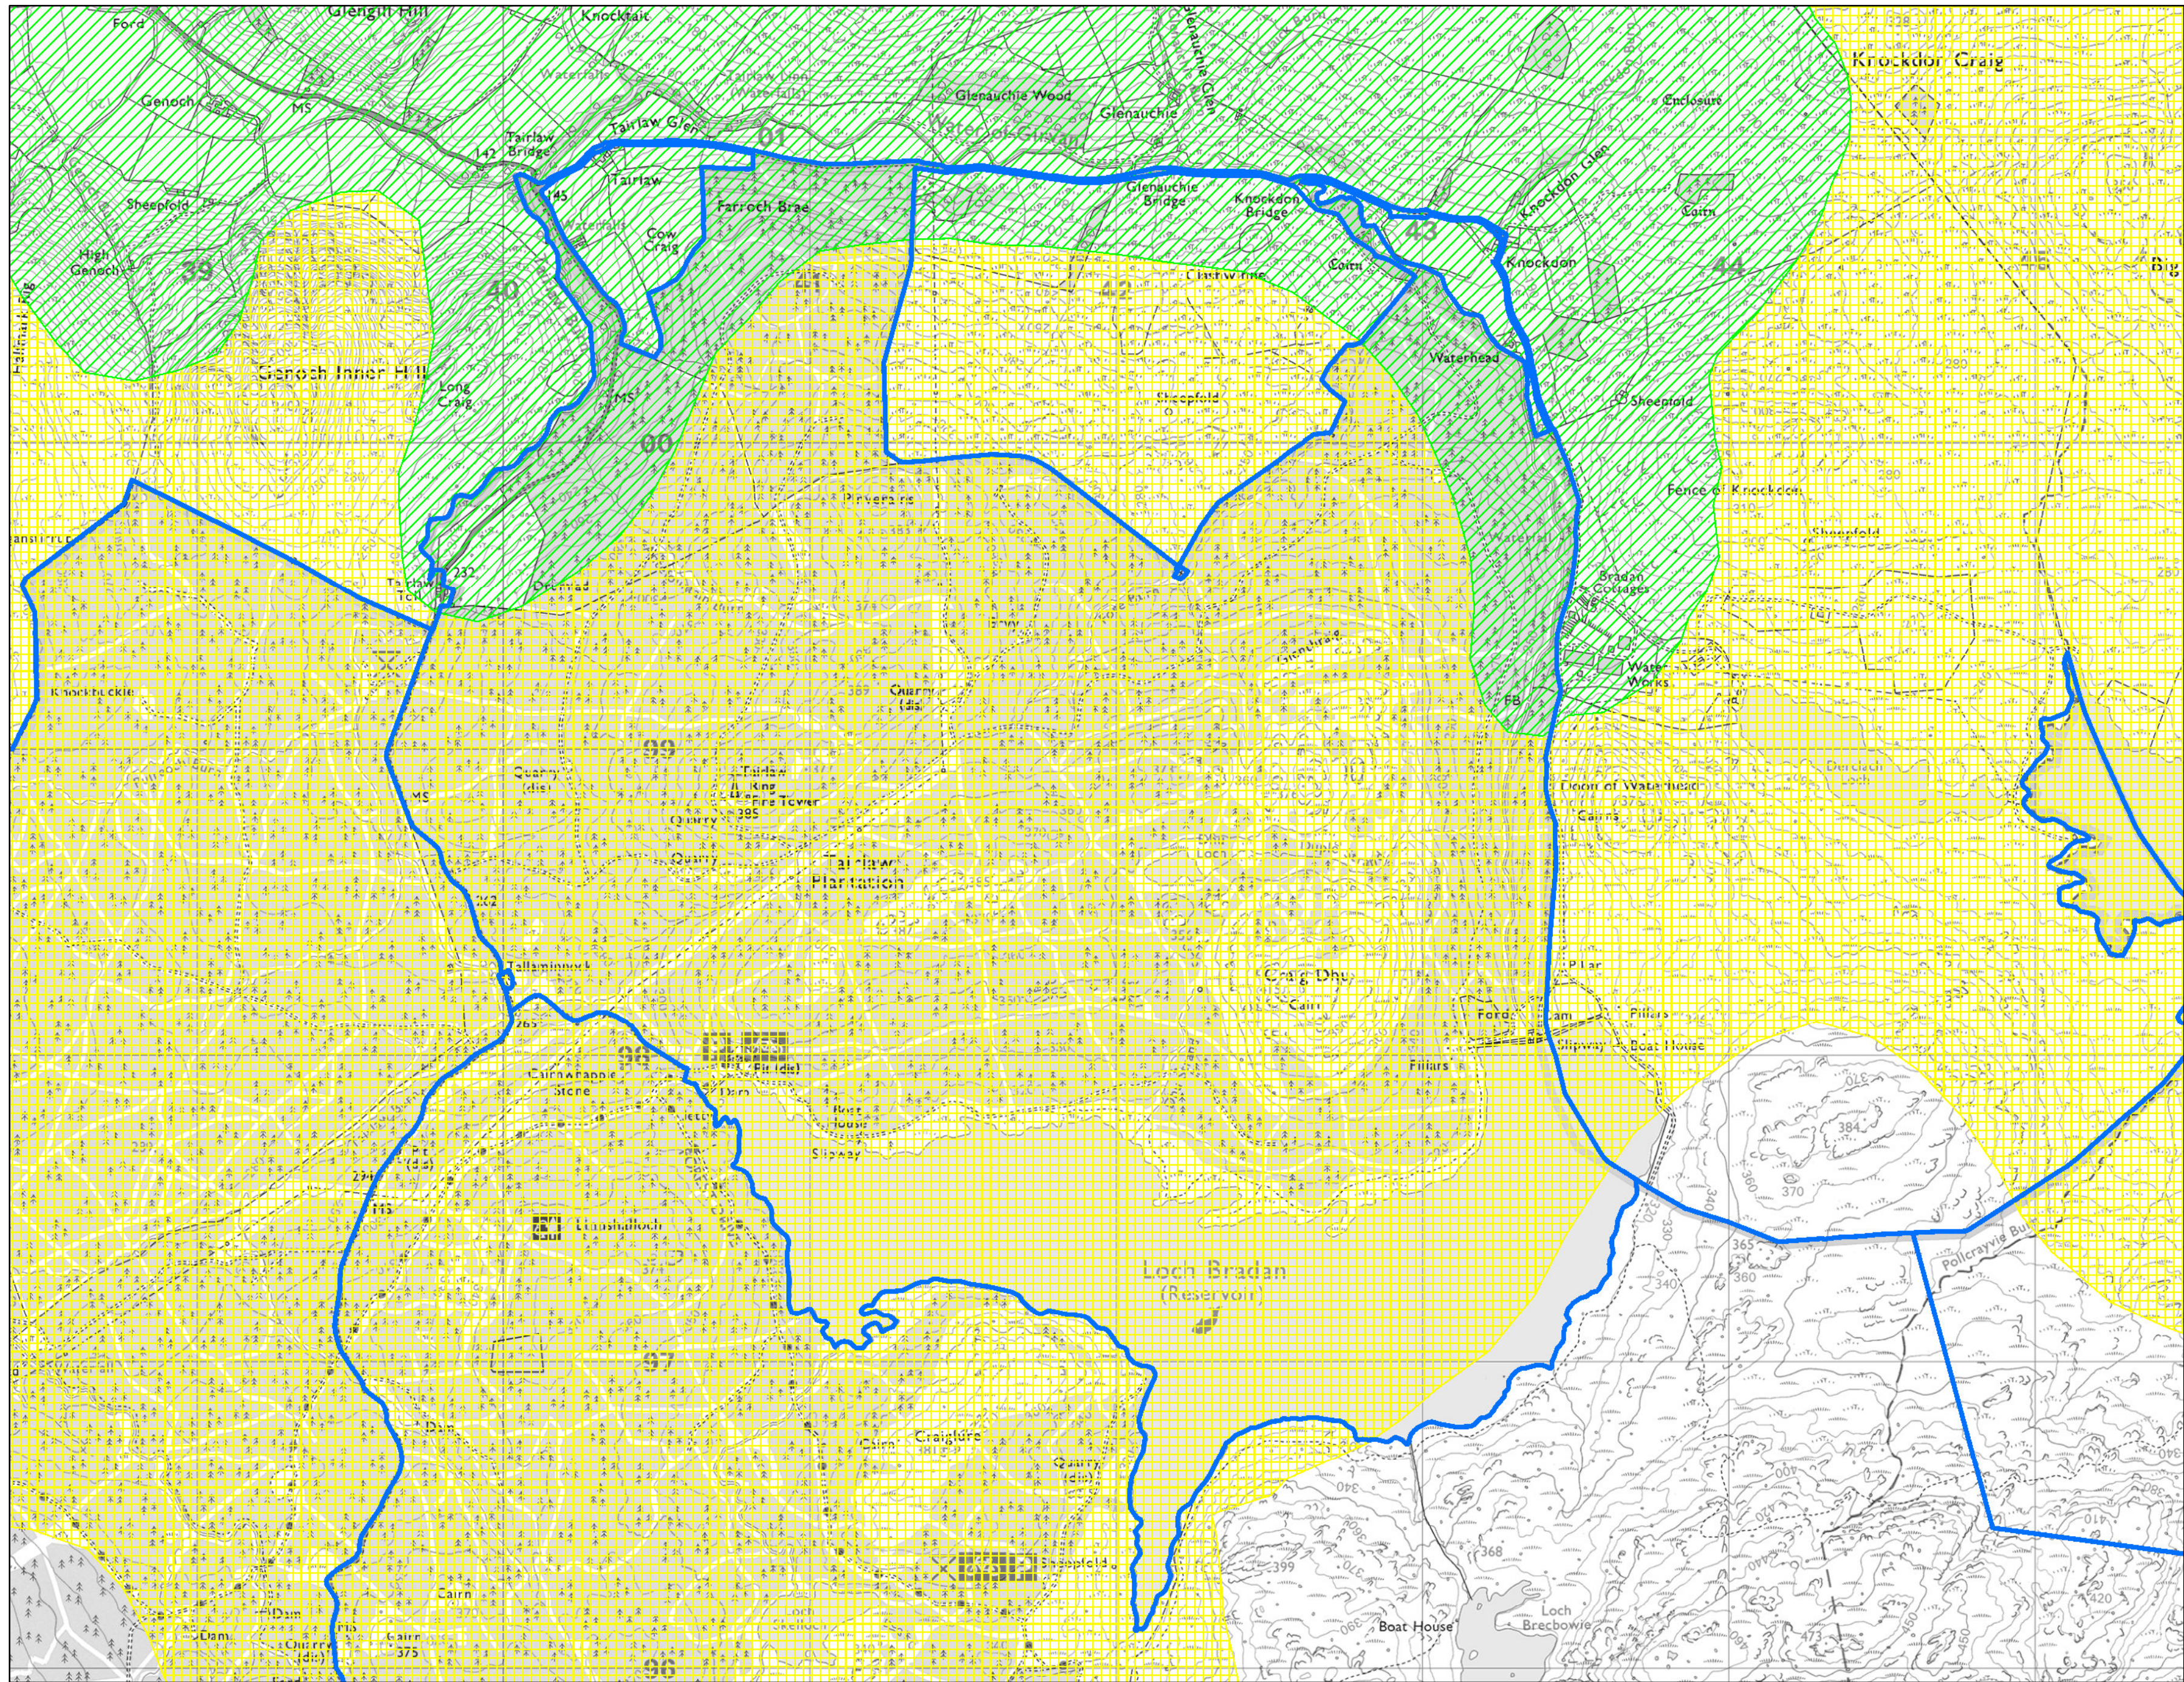

### Tairlaw Land Management Plan Map 11 - Landscape Character Type

Author: Laura Green  
Scale @ A2: 1:15,000  
Date: 28/11/2023

#### Legend

Land Management Plan Areas

#### Landscape Character Assessment Areas

- Pastoral Valleys - Ayrshire - LCT 76
- Foothills - Ayrshire - LCT 72

Reproduced by permission of Ordnance Survey on behalf of HMSO.  
© Crown copyright and database right 2023. All rights reserved.  
Ordnance Survey Licence number 100024925.  
© Getmapping Plc and Bluesky International Limited 2023.