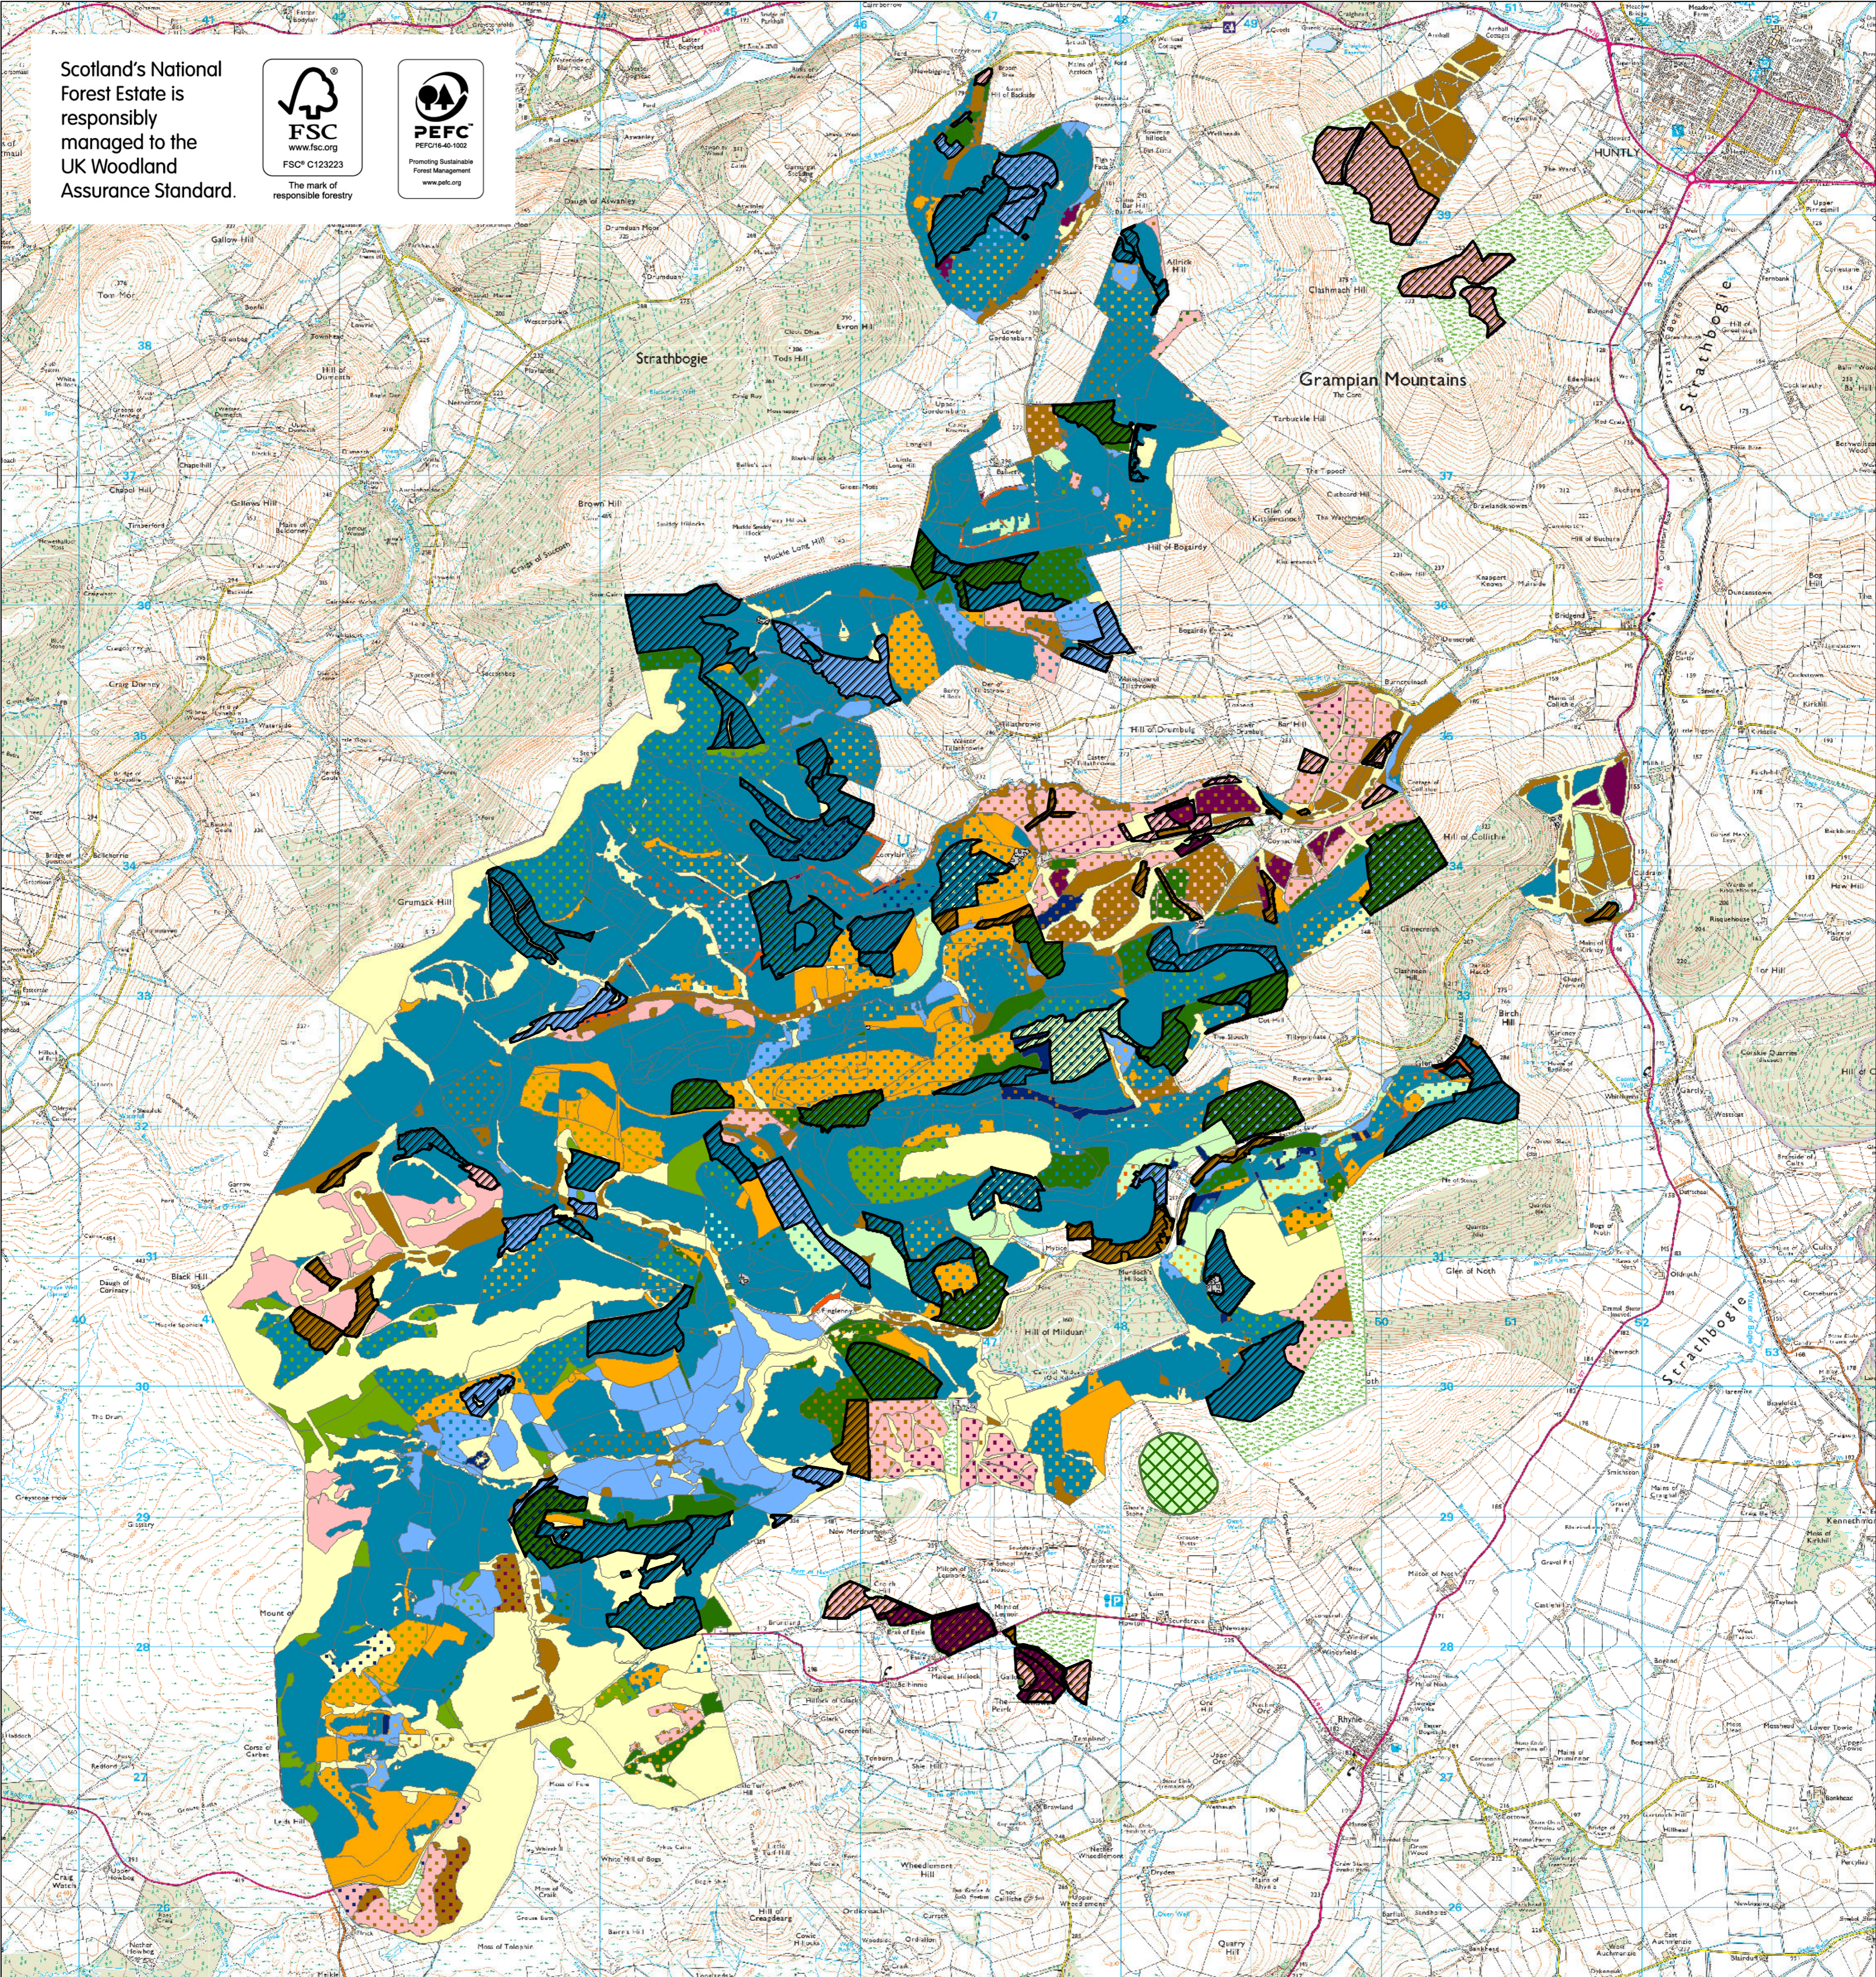

Scotland's National Forest Estate is responsibly managed to the UK Woodland Assurance Standard.

East region

Clashindarroch land management plan

Map 10 Future habitats and species

Scale 1:25,000 @ A1

Date March 2019

- Scheduled monument
- Agricultural land
- Quarry
- Open
- Areas to be planted or restocked in plan period.
- Beech
- Birch
- Broadleaves
- Other conifers
- Douglas fir
- Larch
- Lodgepole pine
- Norway spruce
- Oak
- Scots pine
- Sitka spruce
- Species mixture: main species = dominant species, dots = secondary species. SS with DF shown here.