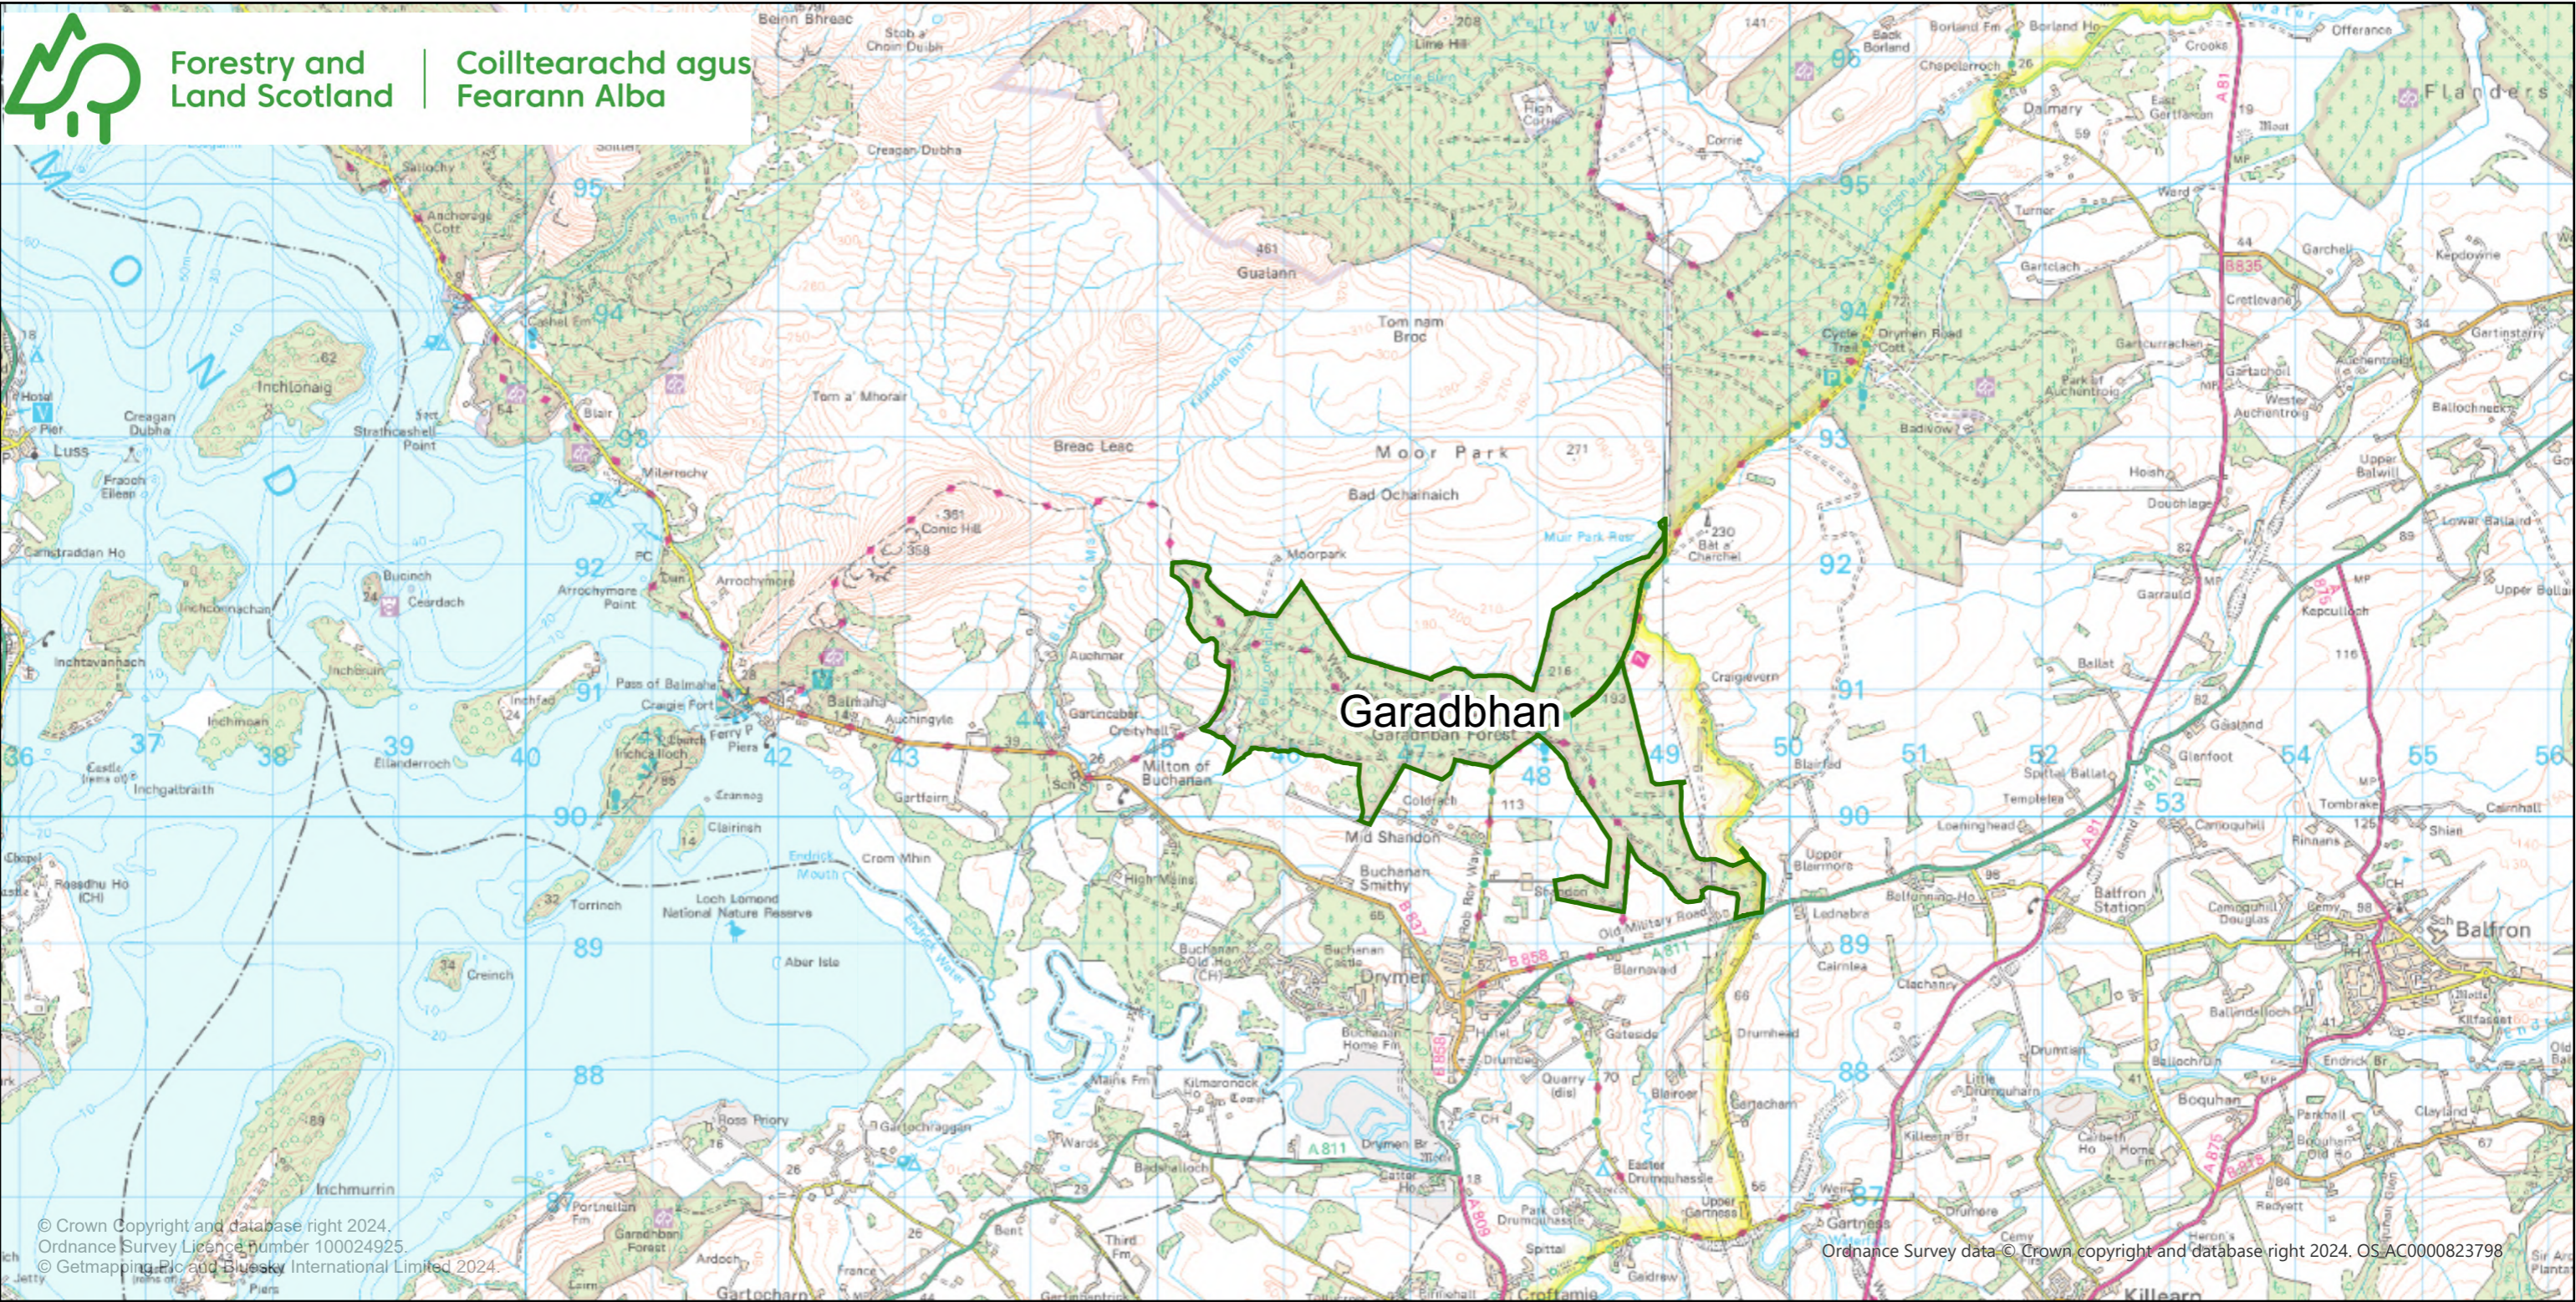

Forestry and Land Scotland

Coilltearachd agus Fearann Alba

© Crown Copyright and database right 2024. Ordnance Survey Licence number 100024925. © Getmapping Plc and Bluesky International Limited 2024.

Ordnance Survey data © Crown copyright and database right 2024. OS AC0000823798

Ordnance Survey data © Crown copyright and database right 2024. OS AC0000823798

Legend

Garadhban Boundary (~441 ha)

Location Map

Author: Joseph.Brennan
Scale @ A3: 1:50,000
Date: 5/28/2024

Declaration by FLS as an Operator. All timber arising from the FLS National Forests and Land represents a negligible risk under EUTR (No 995/210)