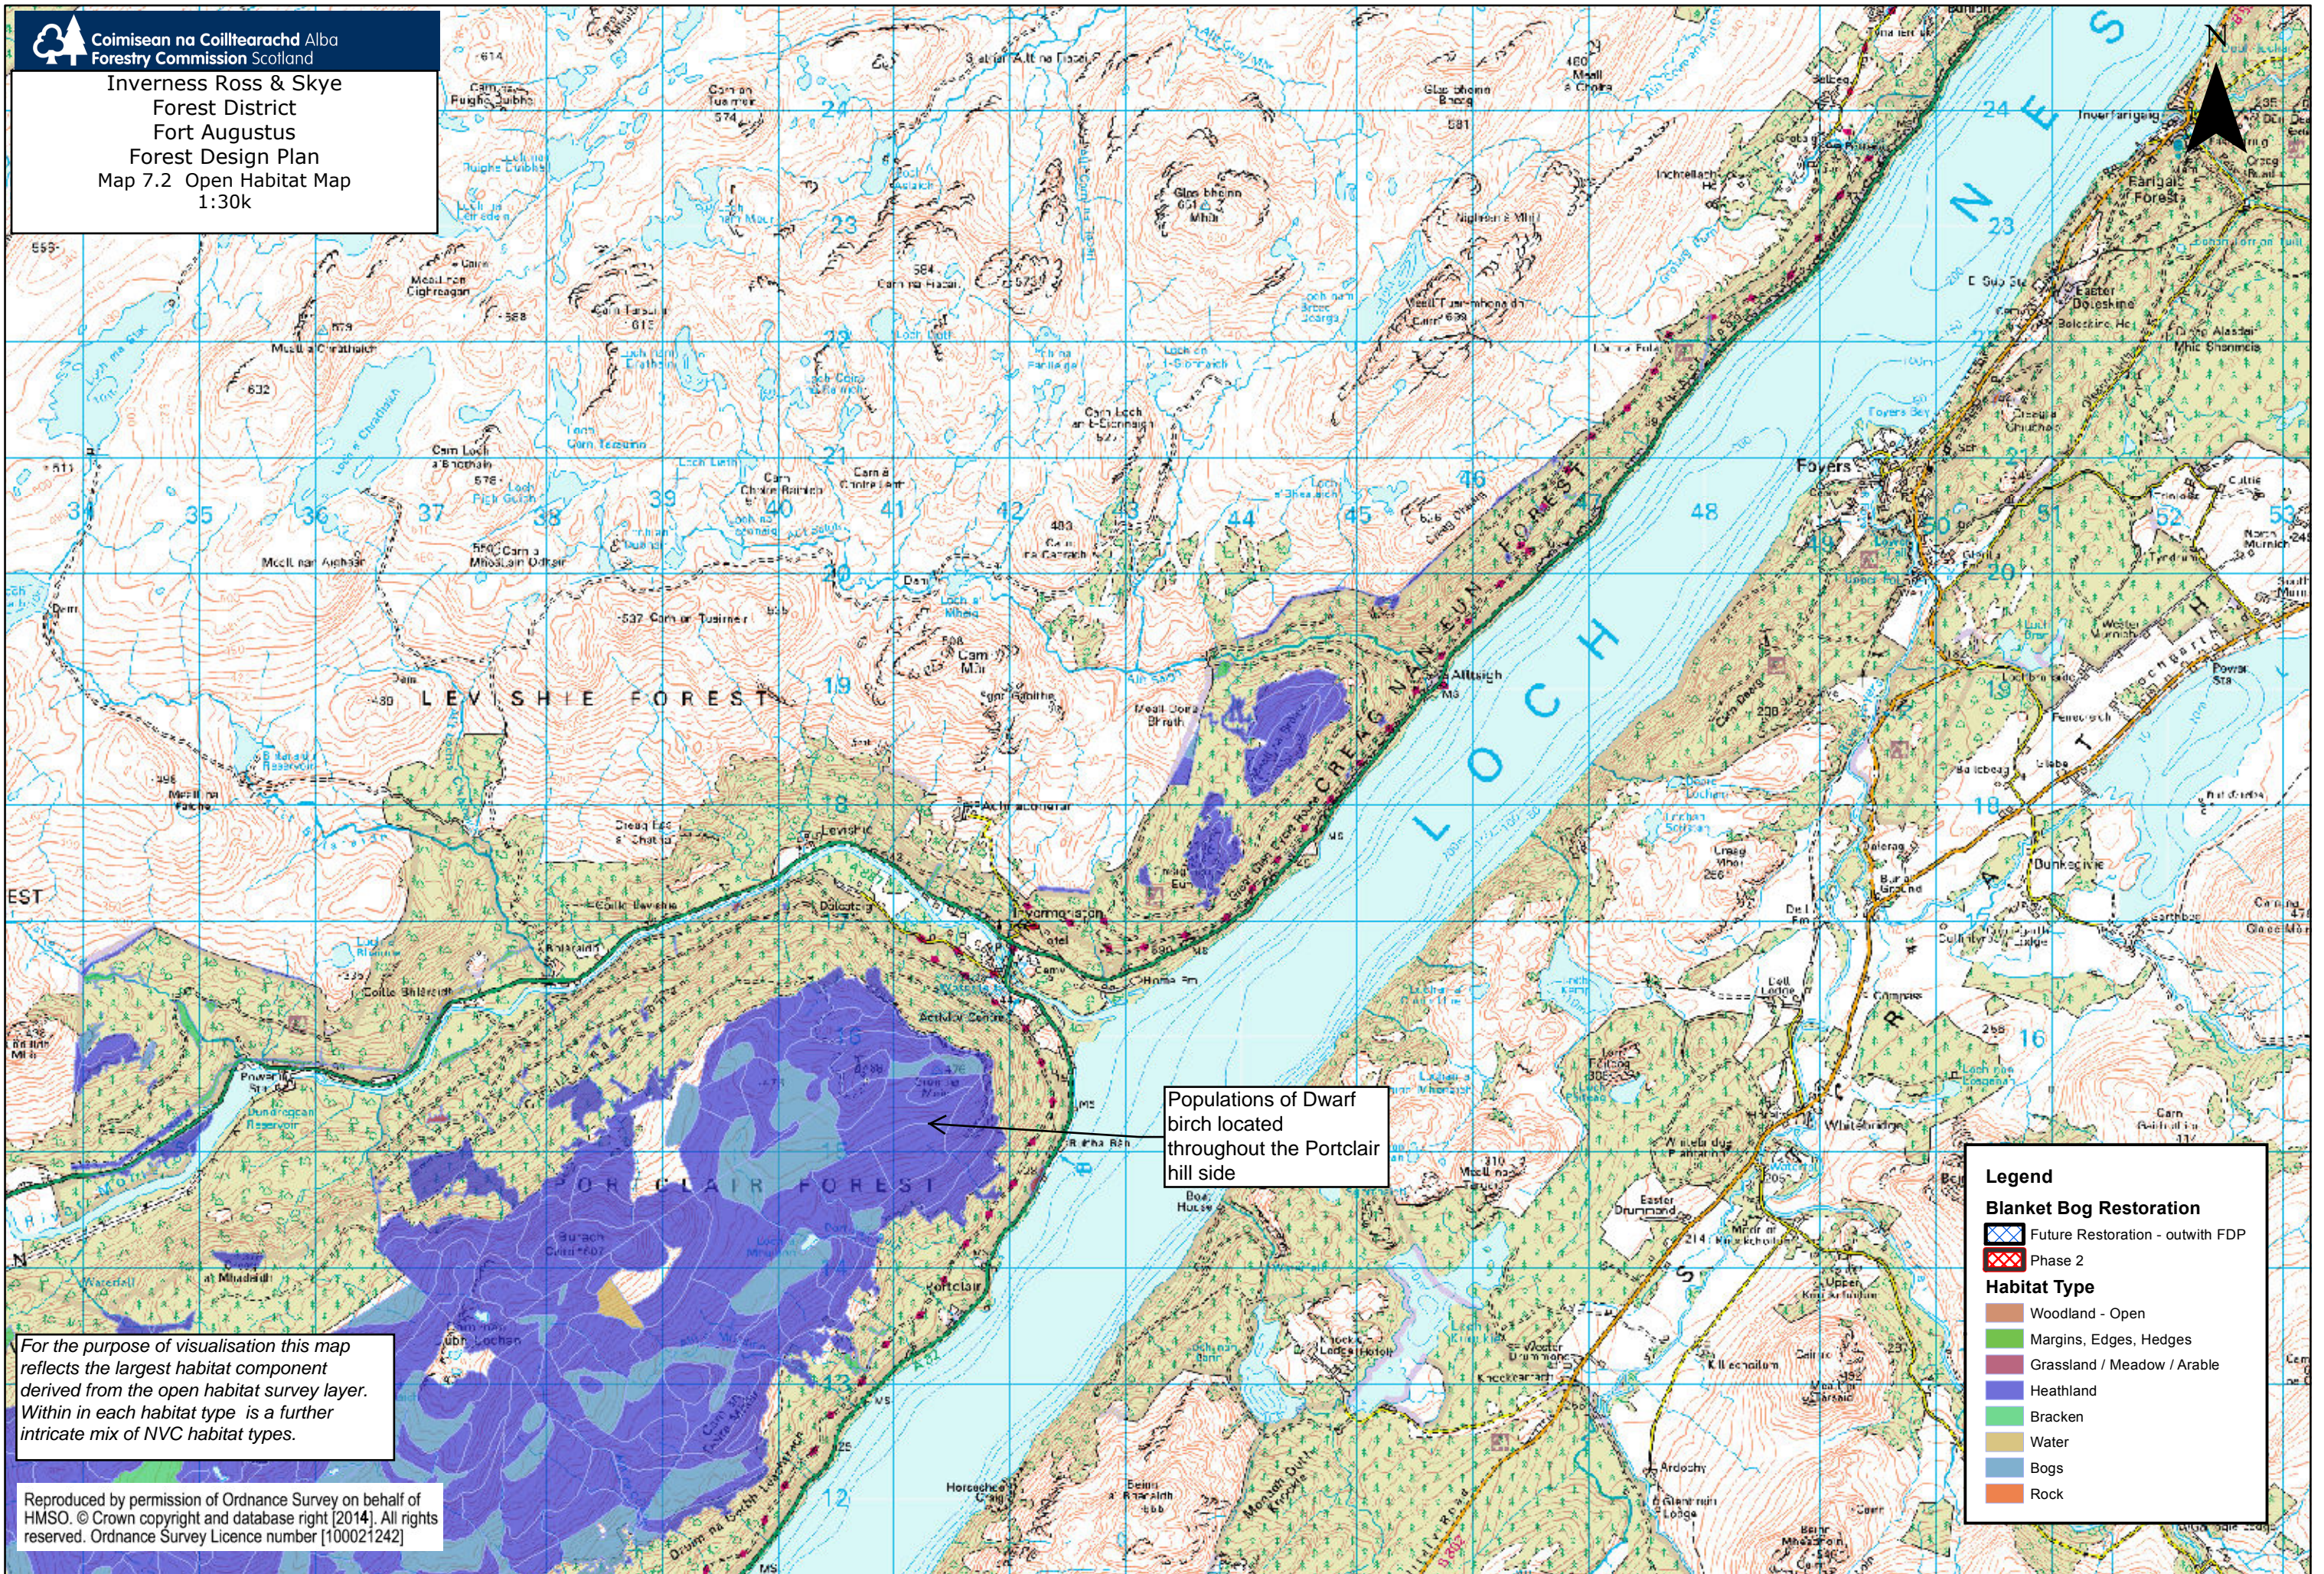

Populations of Dwarf birch located throughout the Portclair hill side

Legend

Blanket Bog Restoration

- Future Restoration - outwith FDP
- Phase 2

Habitat Type

- Woodland - Open
- Margins, Edges, Hedges
- Grassland / Meadow / Arable
- Heathland
- Bracken
- Water
- Bogs
- Rock

For the purpose of visualisation this map reflects the largest habitat component derived from the open habitat survey layer. Within in each habitat type is a further intricate mix of NVC habitat types.

Inverness Ross & Skye
Forest District
Fort Augustus
Forest Design Plan
Map 7.2 Open Habitat Map
1:30k

Populations of Dwarf birch located throughout the Portclair hill side

For the purpose of visualisation this map reflects the largest habitat component derived from the open habitat survey layer. Within in each habitat type is a further intricate mix of NVC habitat types.

Legend

Blanket Bog Restoration

- Future Restoration - outwith FDP
- Phase 2

Habitat Type

- Woodland - Open
- Margins, Edges, Hedges
- Grassland / Meadow / Arable
- Heathland
- Bracken
- Water
- Bogs
- Rock