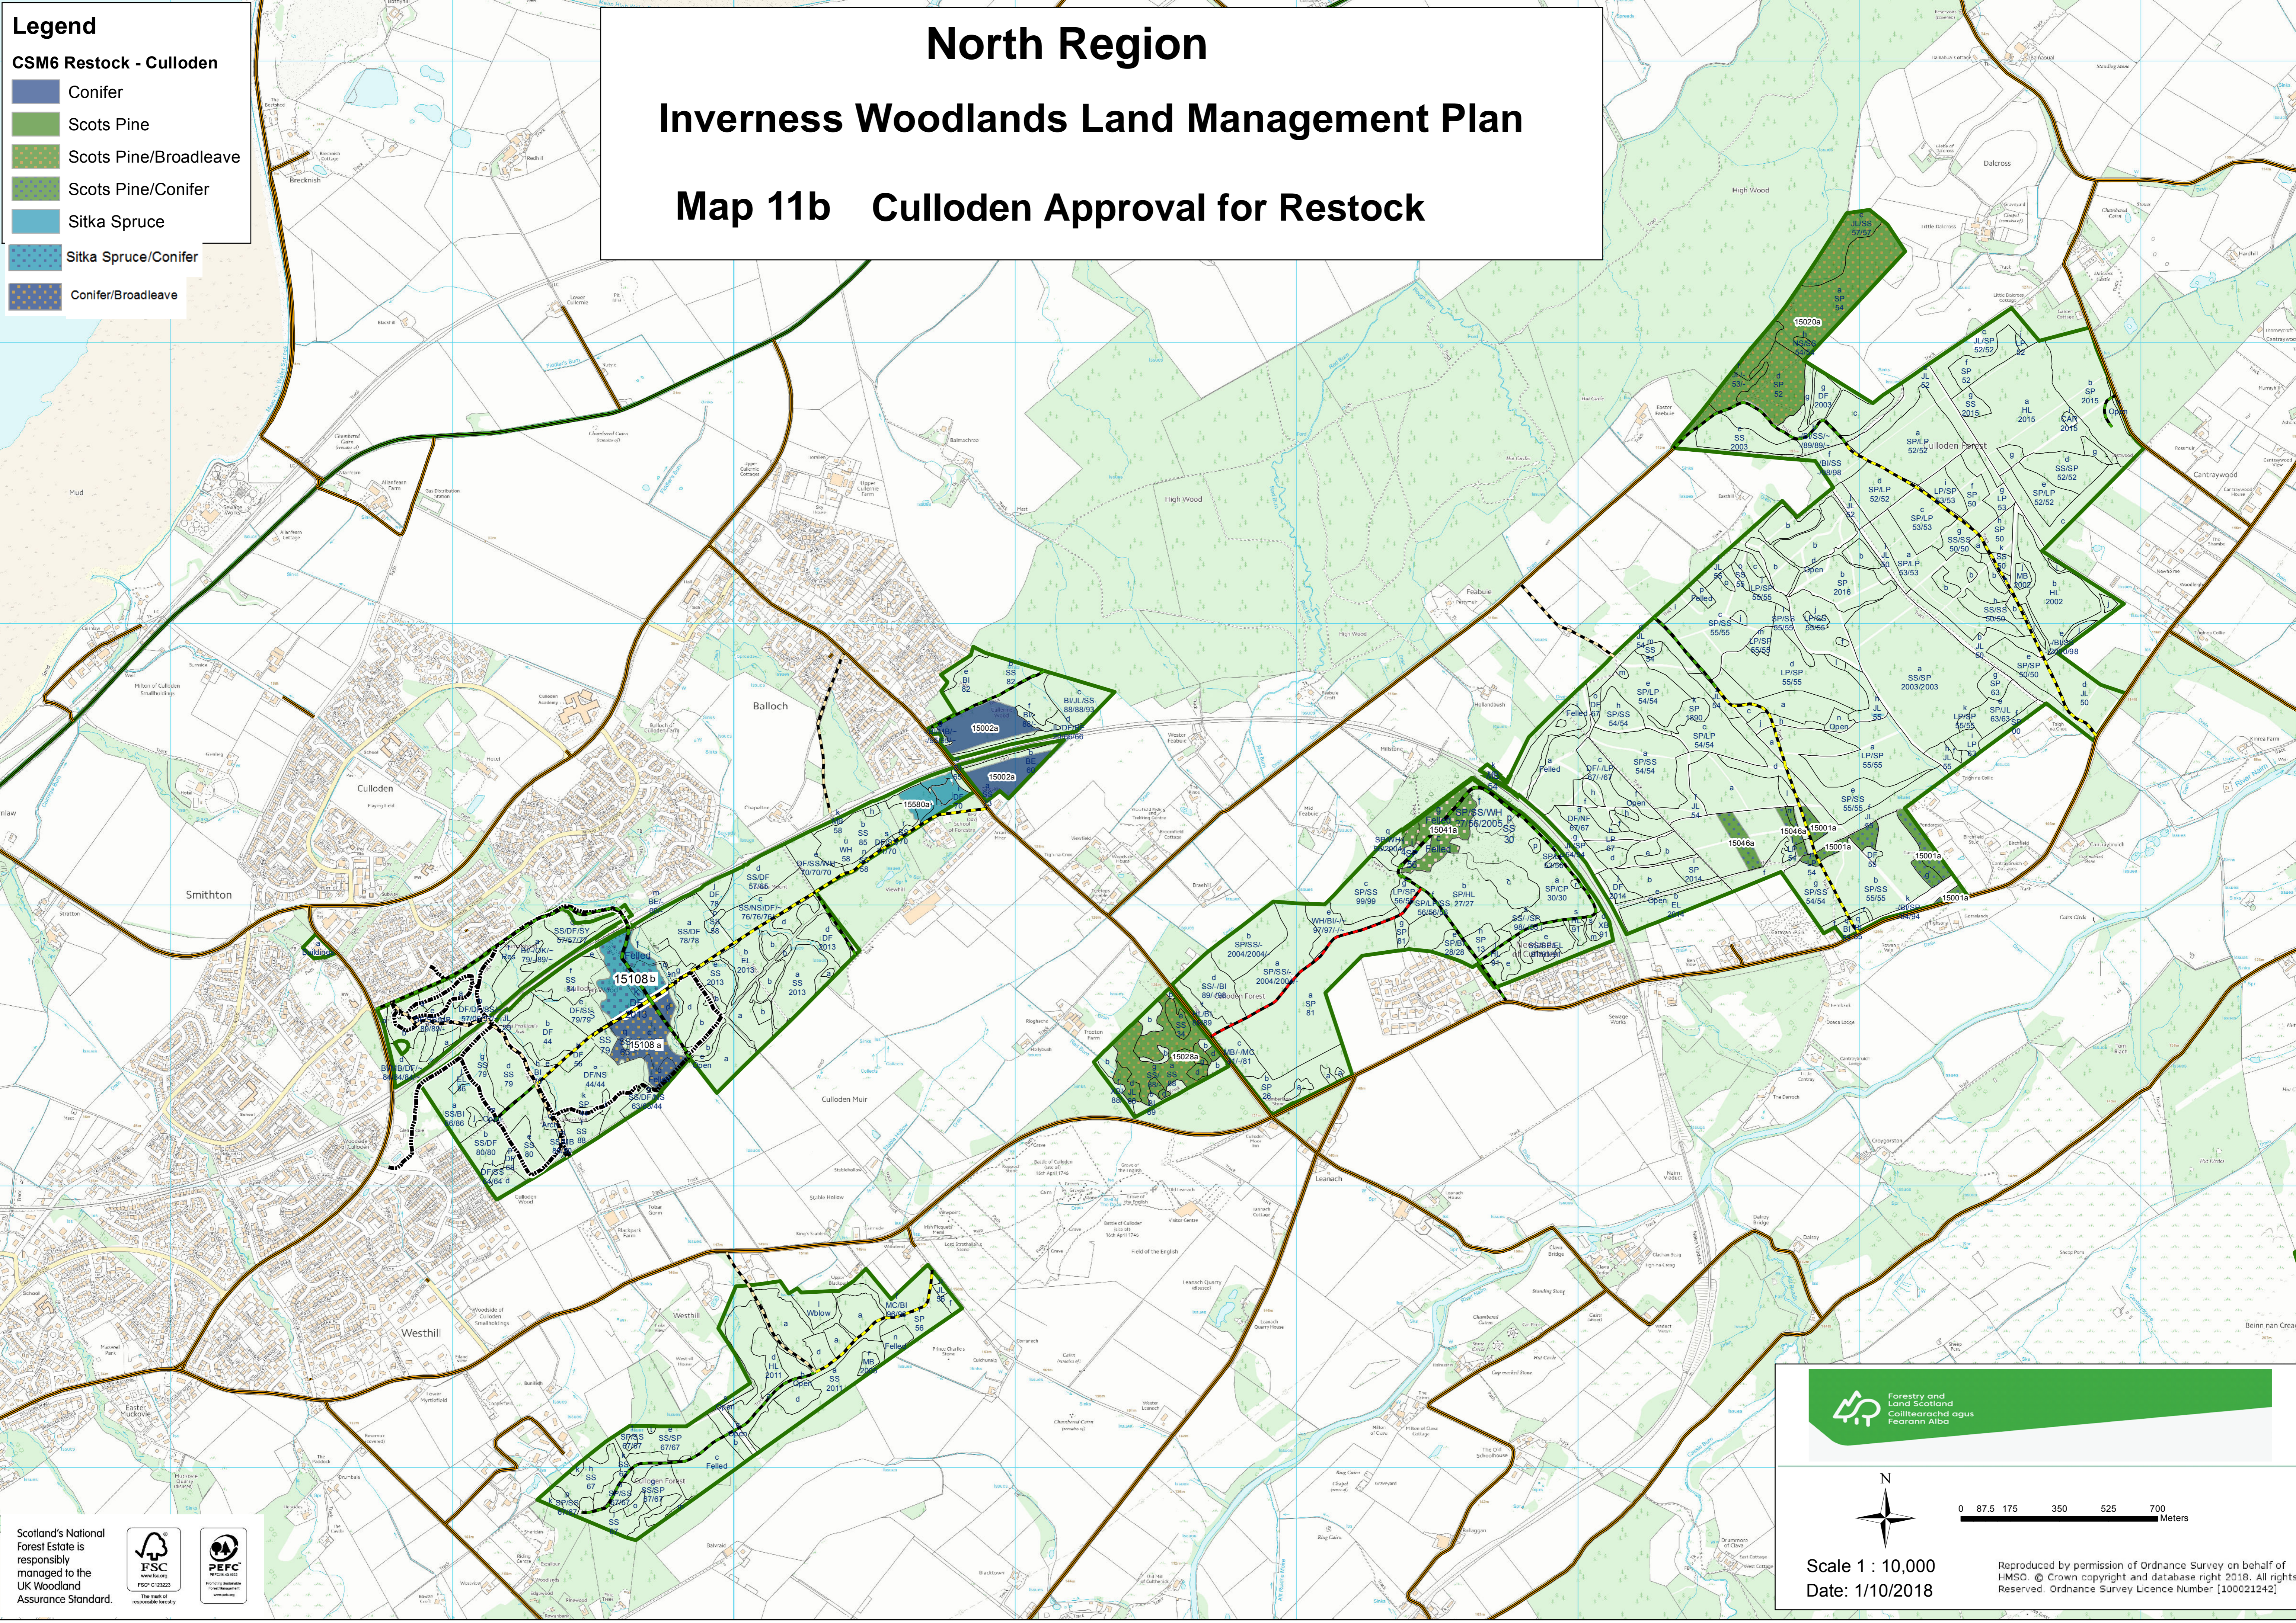

North Region

Inverness Woodlands Land Management Plan

Map 11b Culloden Approval for Restock

Forestry and Land Scotland
Coillteachraich agus Feòrann Alba

Scale 1 : 10,000
Date: 1/10/2018

0 87.5 175 350 525 700 Meters
Reproduced by permission of Ordnance Survey on behalf of HMSO. © Crown copyright and database right 2018. All rights Reserved. Ordnance Survey Licence Number [100021242]