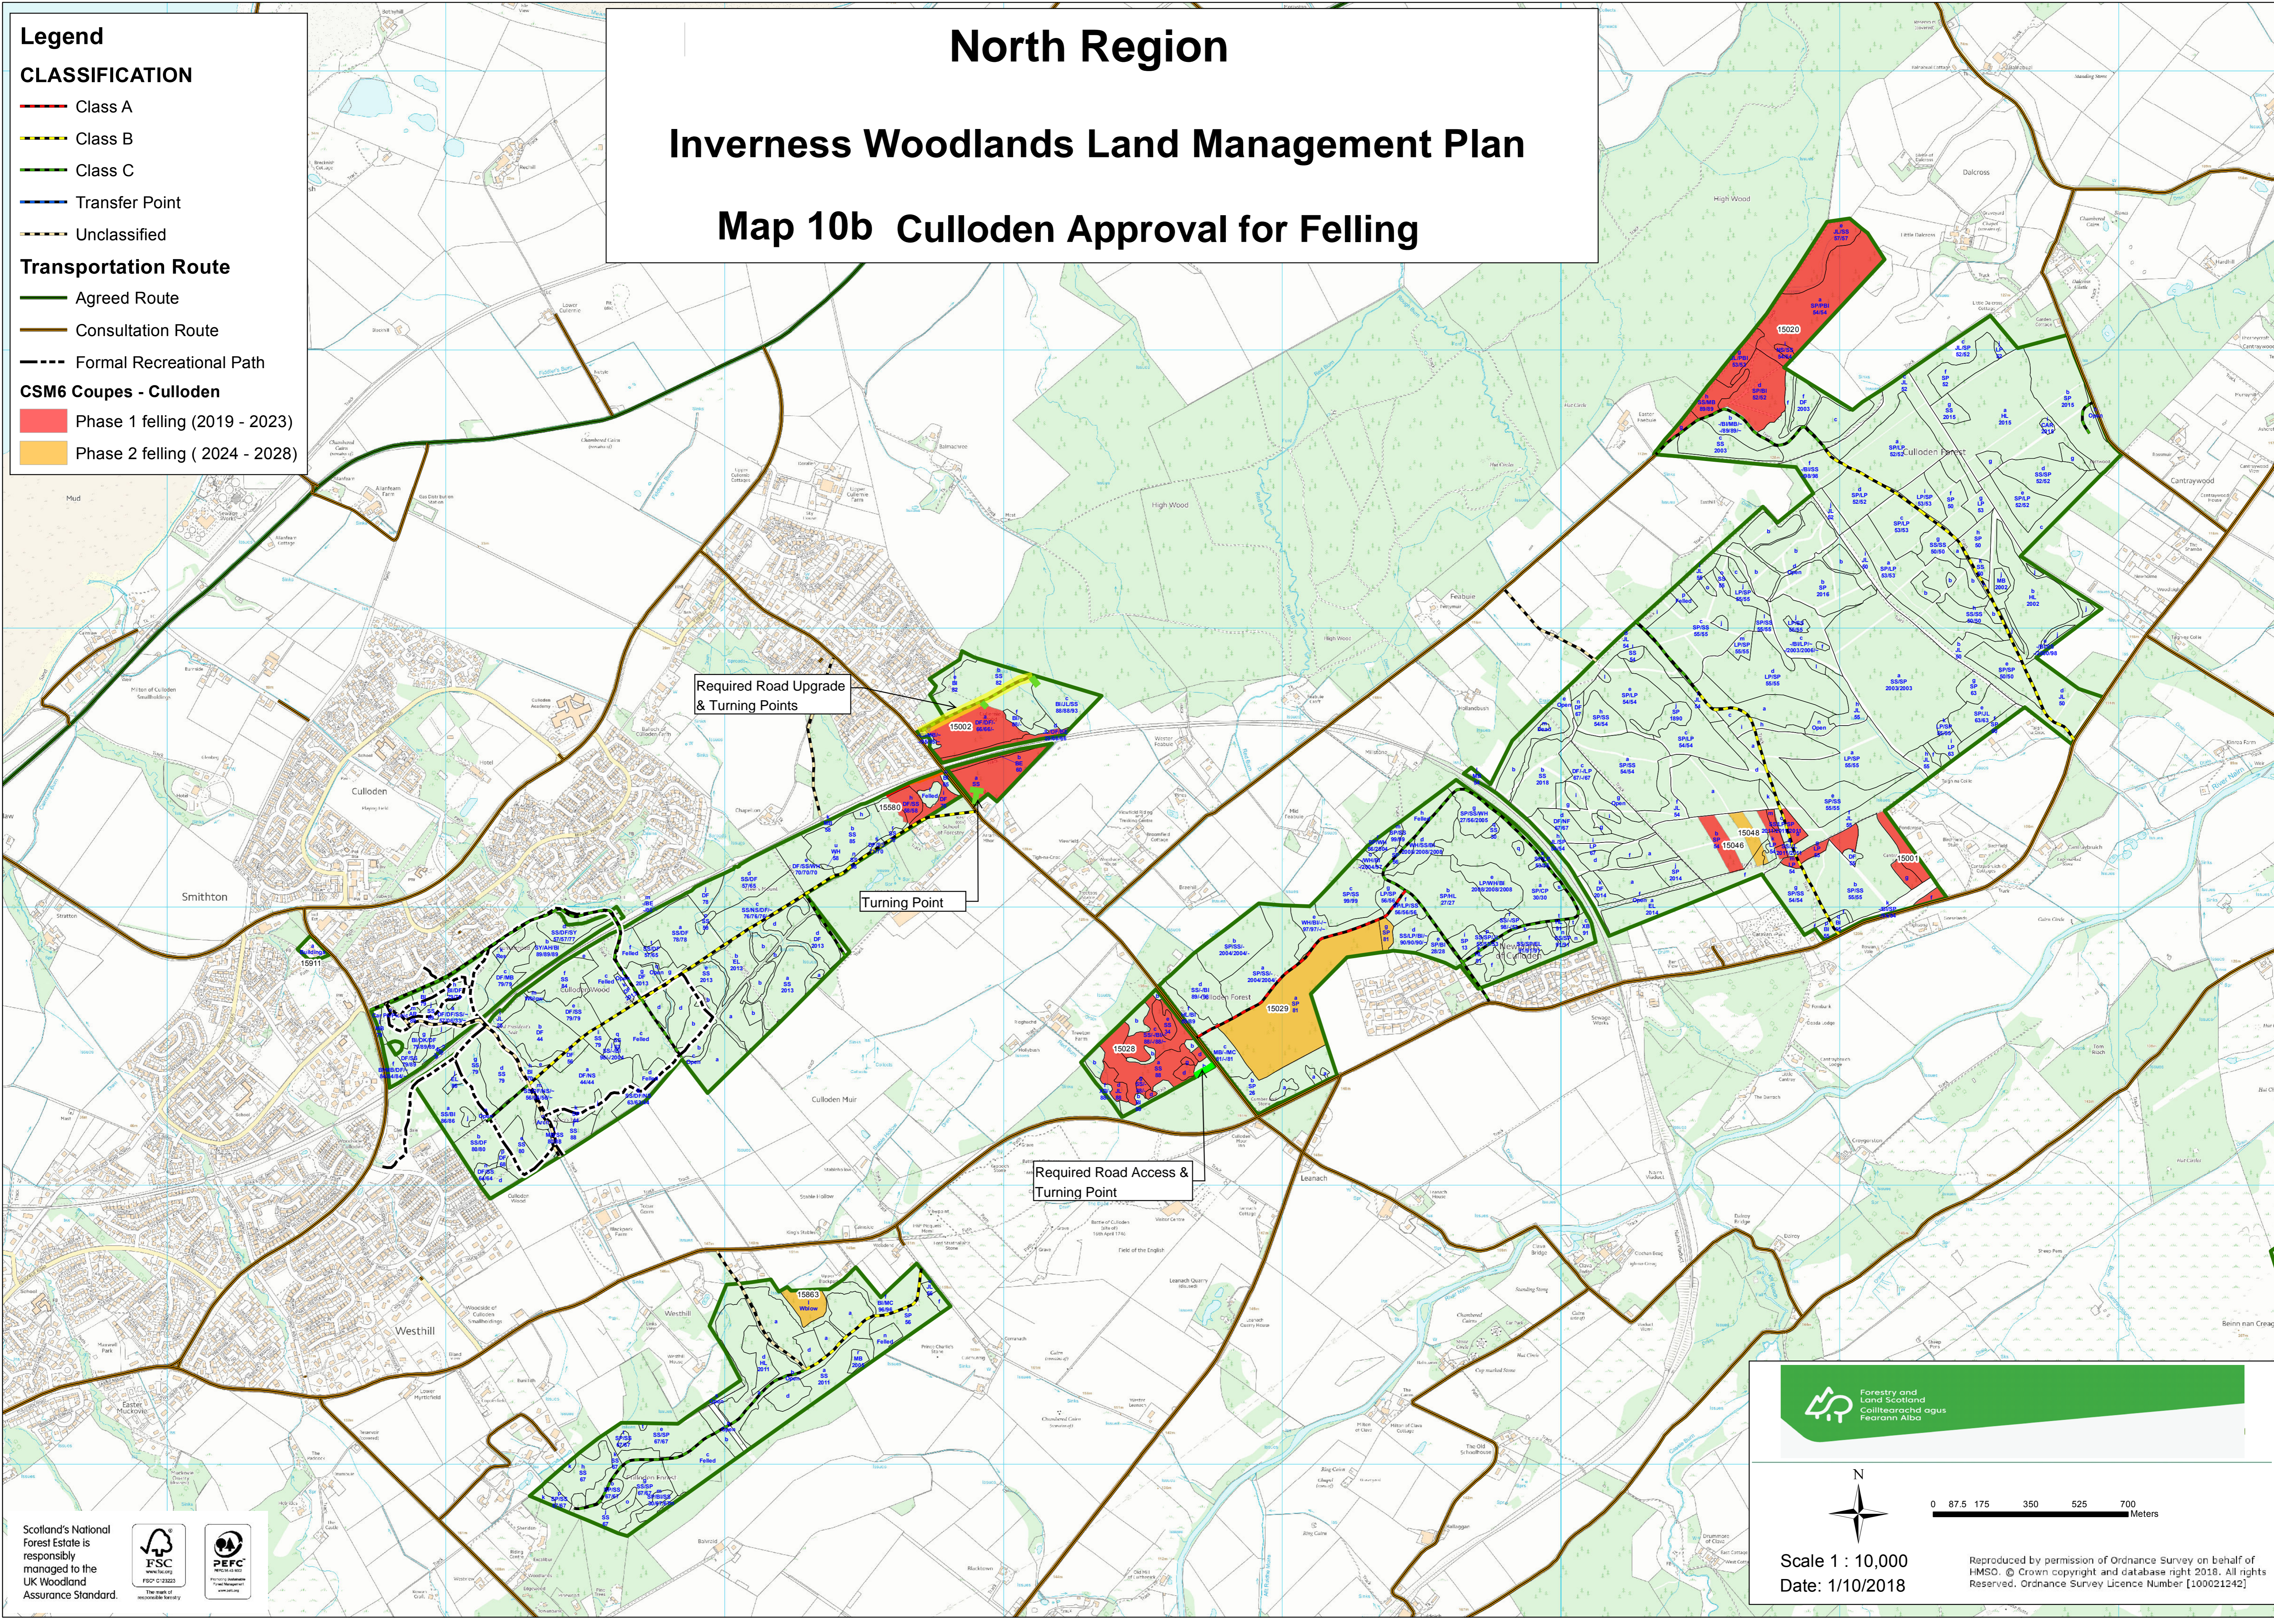

- Legend**
- CLASSIFICATION**
- Class A
  - Class B
  - Class C
  - Transfer Point
  - Unclassified
- Transportation Route**
- Agreed Route
  - Consultation Route
  - Formal Recreational Path
- CSM6 Coupes - Culloden**
- Phase 1 felling (2019 - 2023)
  - Phase 2 felling (2024 - 2028)

**North Region**

**Inverness Woodlands Land Management Plan**

**Map 10b Culloden Approval for Felling**

 Forestry and Land Scotland  
 Coillteachraich agus Feòrann Alba

  
 Scale 1 : 10,000  
 Date: 1/10/2018

0 87.5 175 350 525 700 Meters  
Reproduced by permission of Ordnance Survey on behalf of HMSO. © Crown copyright and database right 2018. All rights Reserved. Ordnance Survey Licence Number [100021242]

- Legend**
- CSM6 Restock - Culloden**
- Conifer
  - Scots Pine
  - Scots Pine/Broadleaf
  - Scots Pine/Conifer
  - Sitka Spruce
  - Sitka Spruce/Conifer
  - Conifer/Broadleaf

**North Region**

**Inverness Woodlands Land Management Plan**