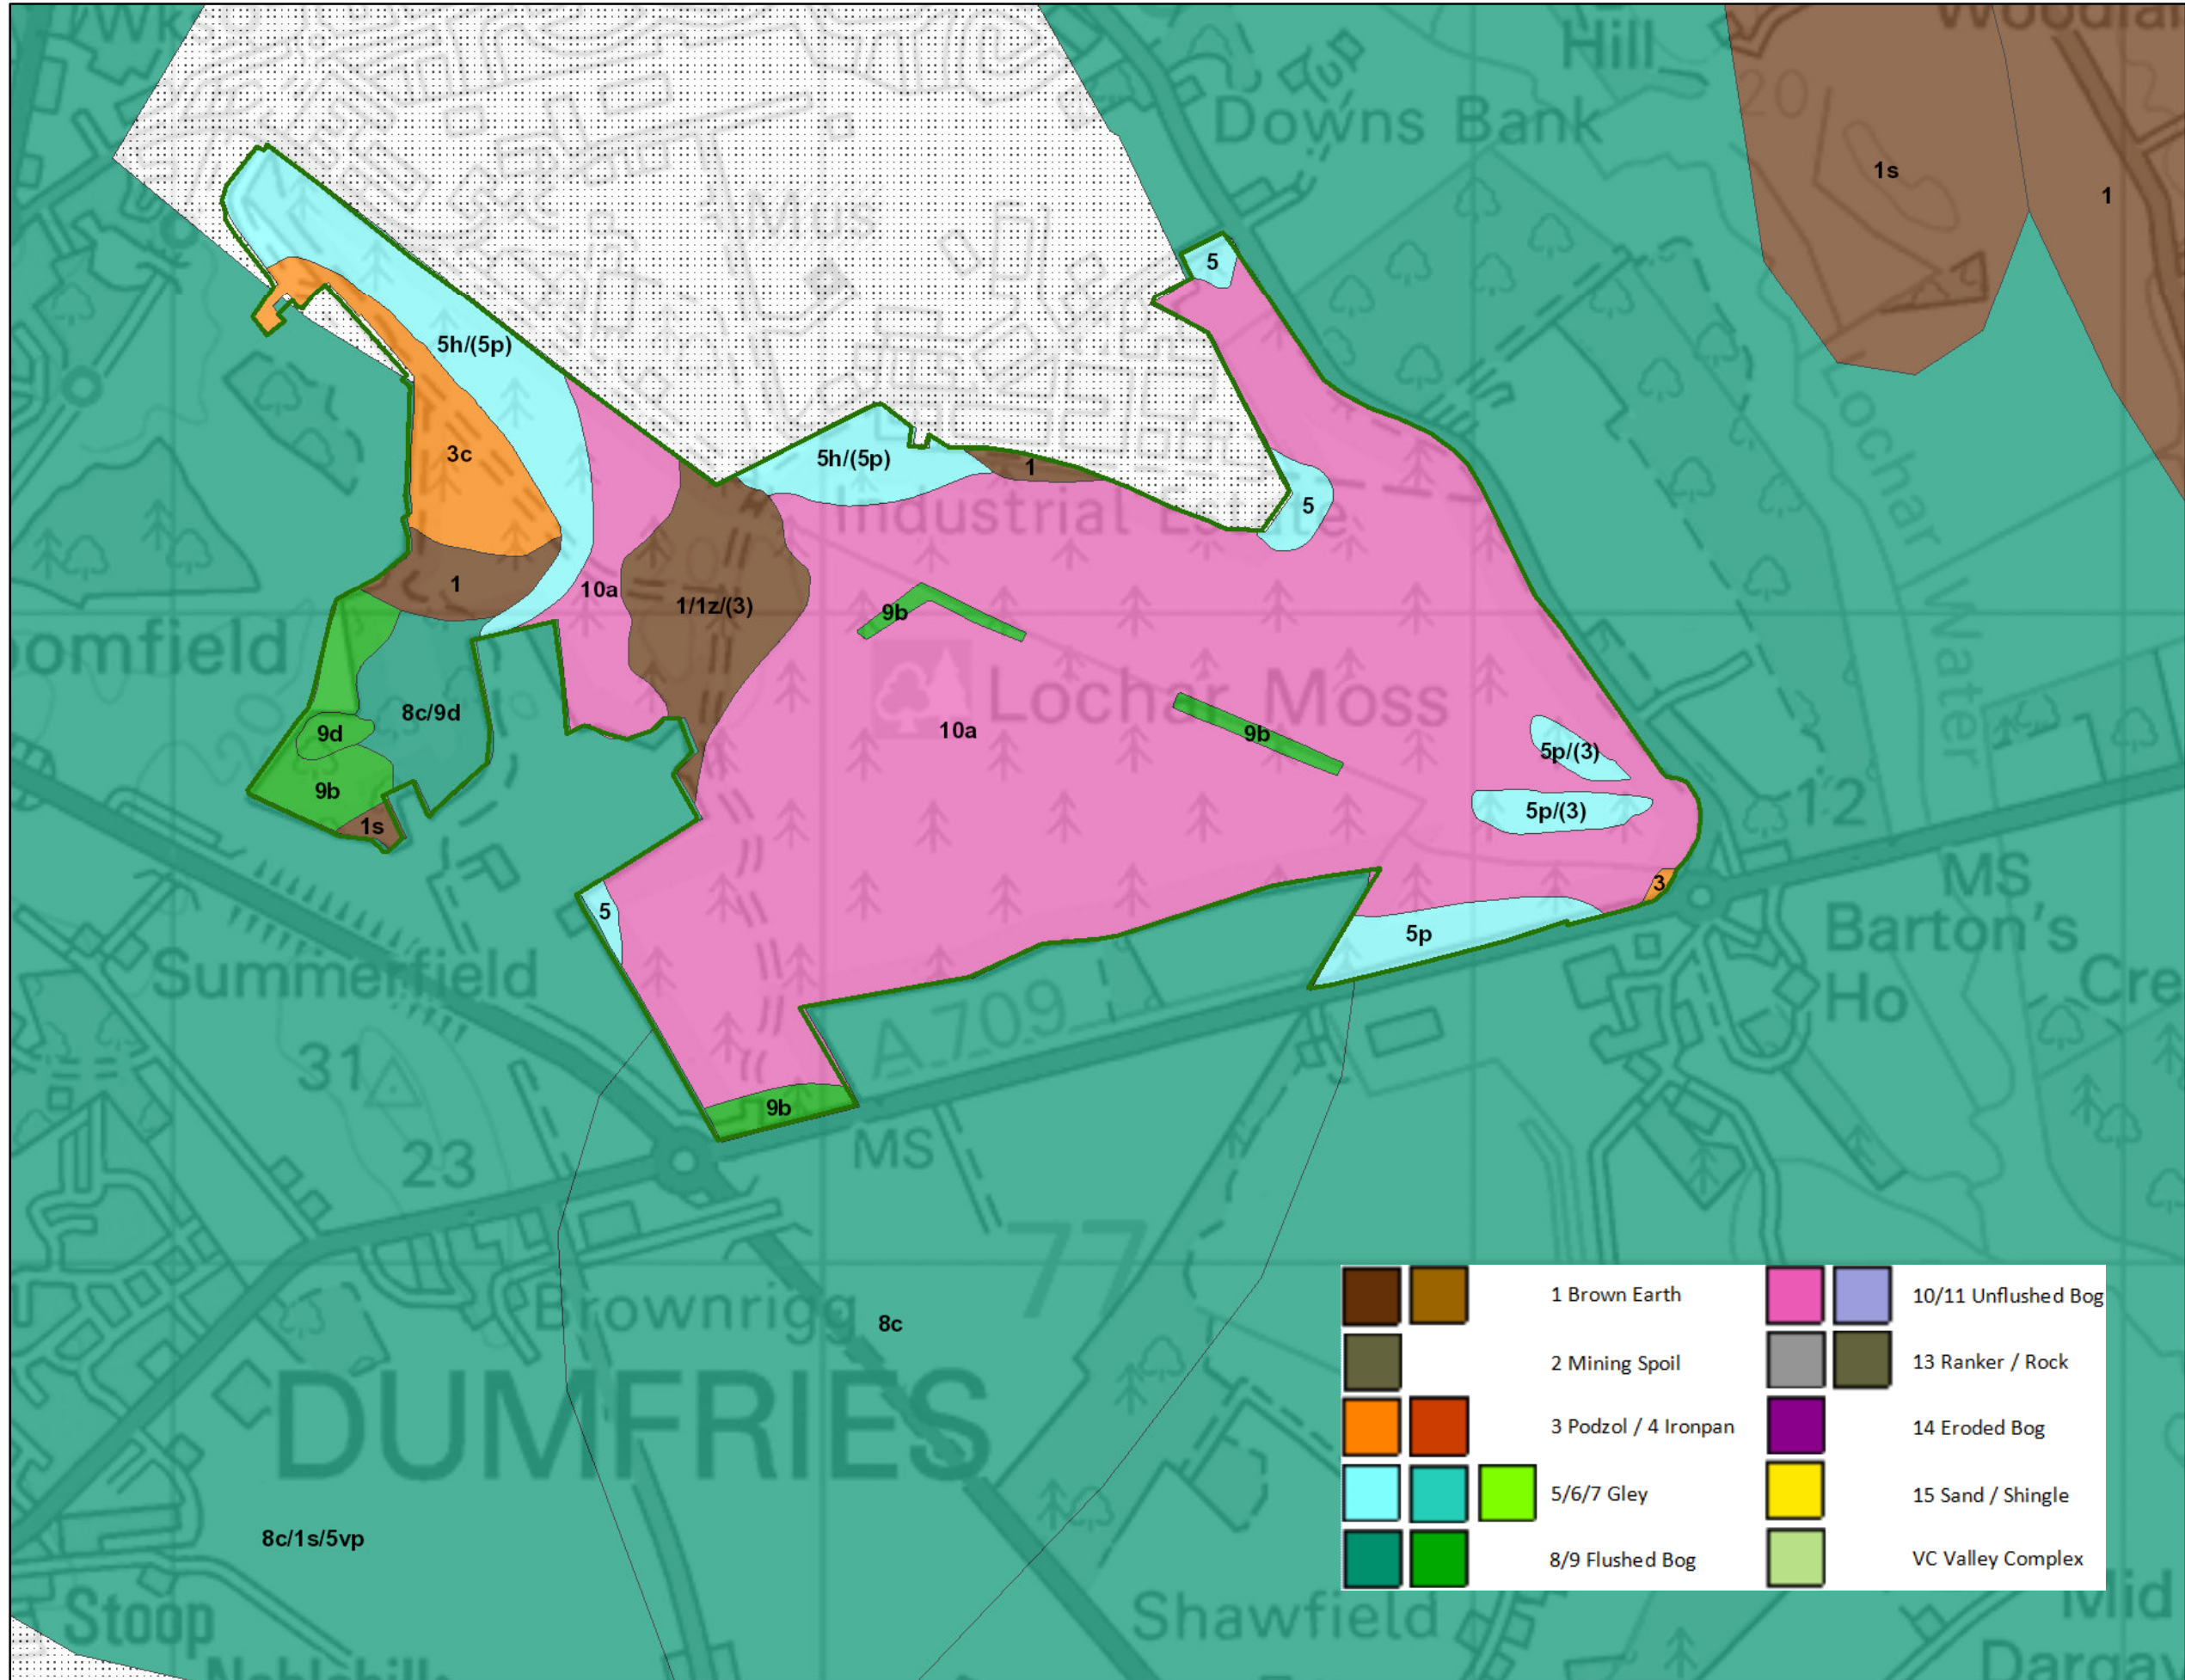

Map 9: Soils

Author: Robin Fuller

Scale @ A3: 1:10,000

Date: 21/02/2023

Legend

Blocks

Reproduced by permission of Ordnance Survey on behalf of HMSO.
© Crown copyright and database right 2023. All rights reserved.
Ordnance Survey Licence number 100024925.
© Getmapping Plc and Bluesky International Limited 2023.

Scotland's national
forests and land
are responsibly
managed to the
UK Woodland
Assurance Standard.