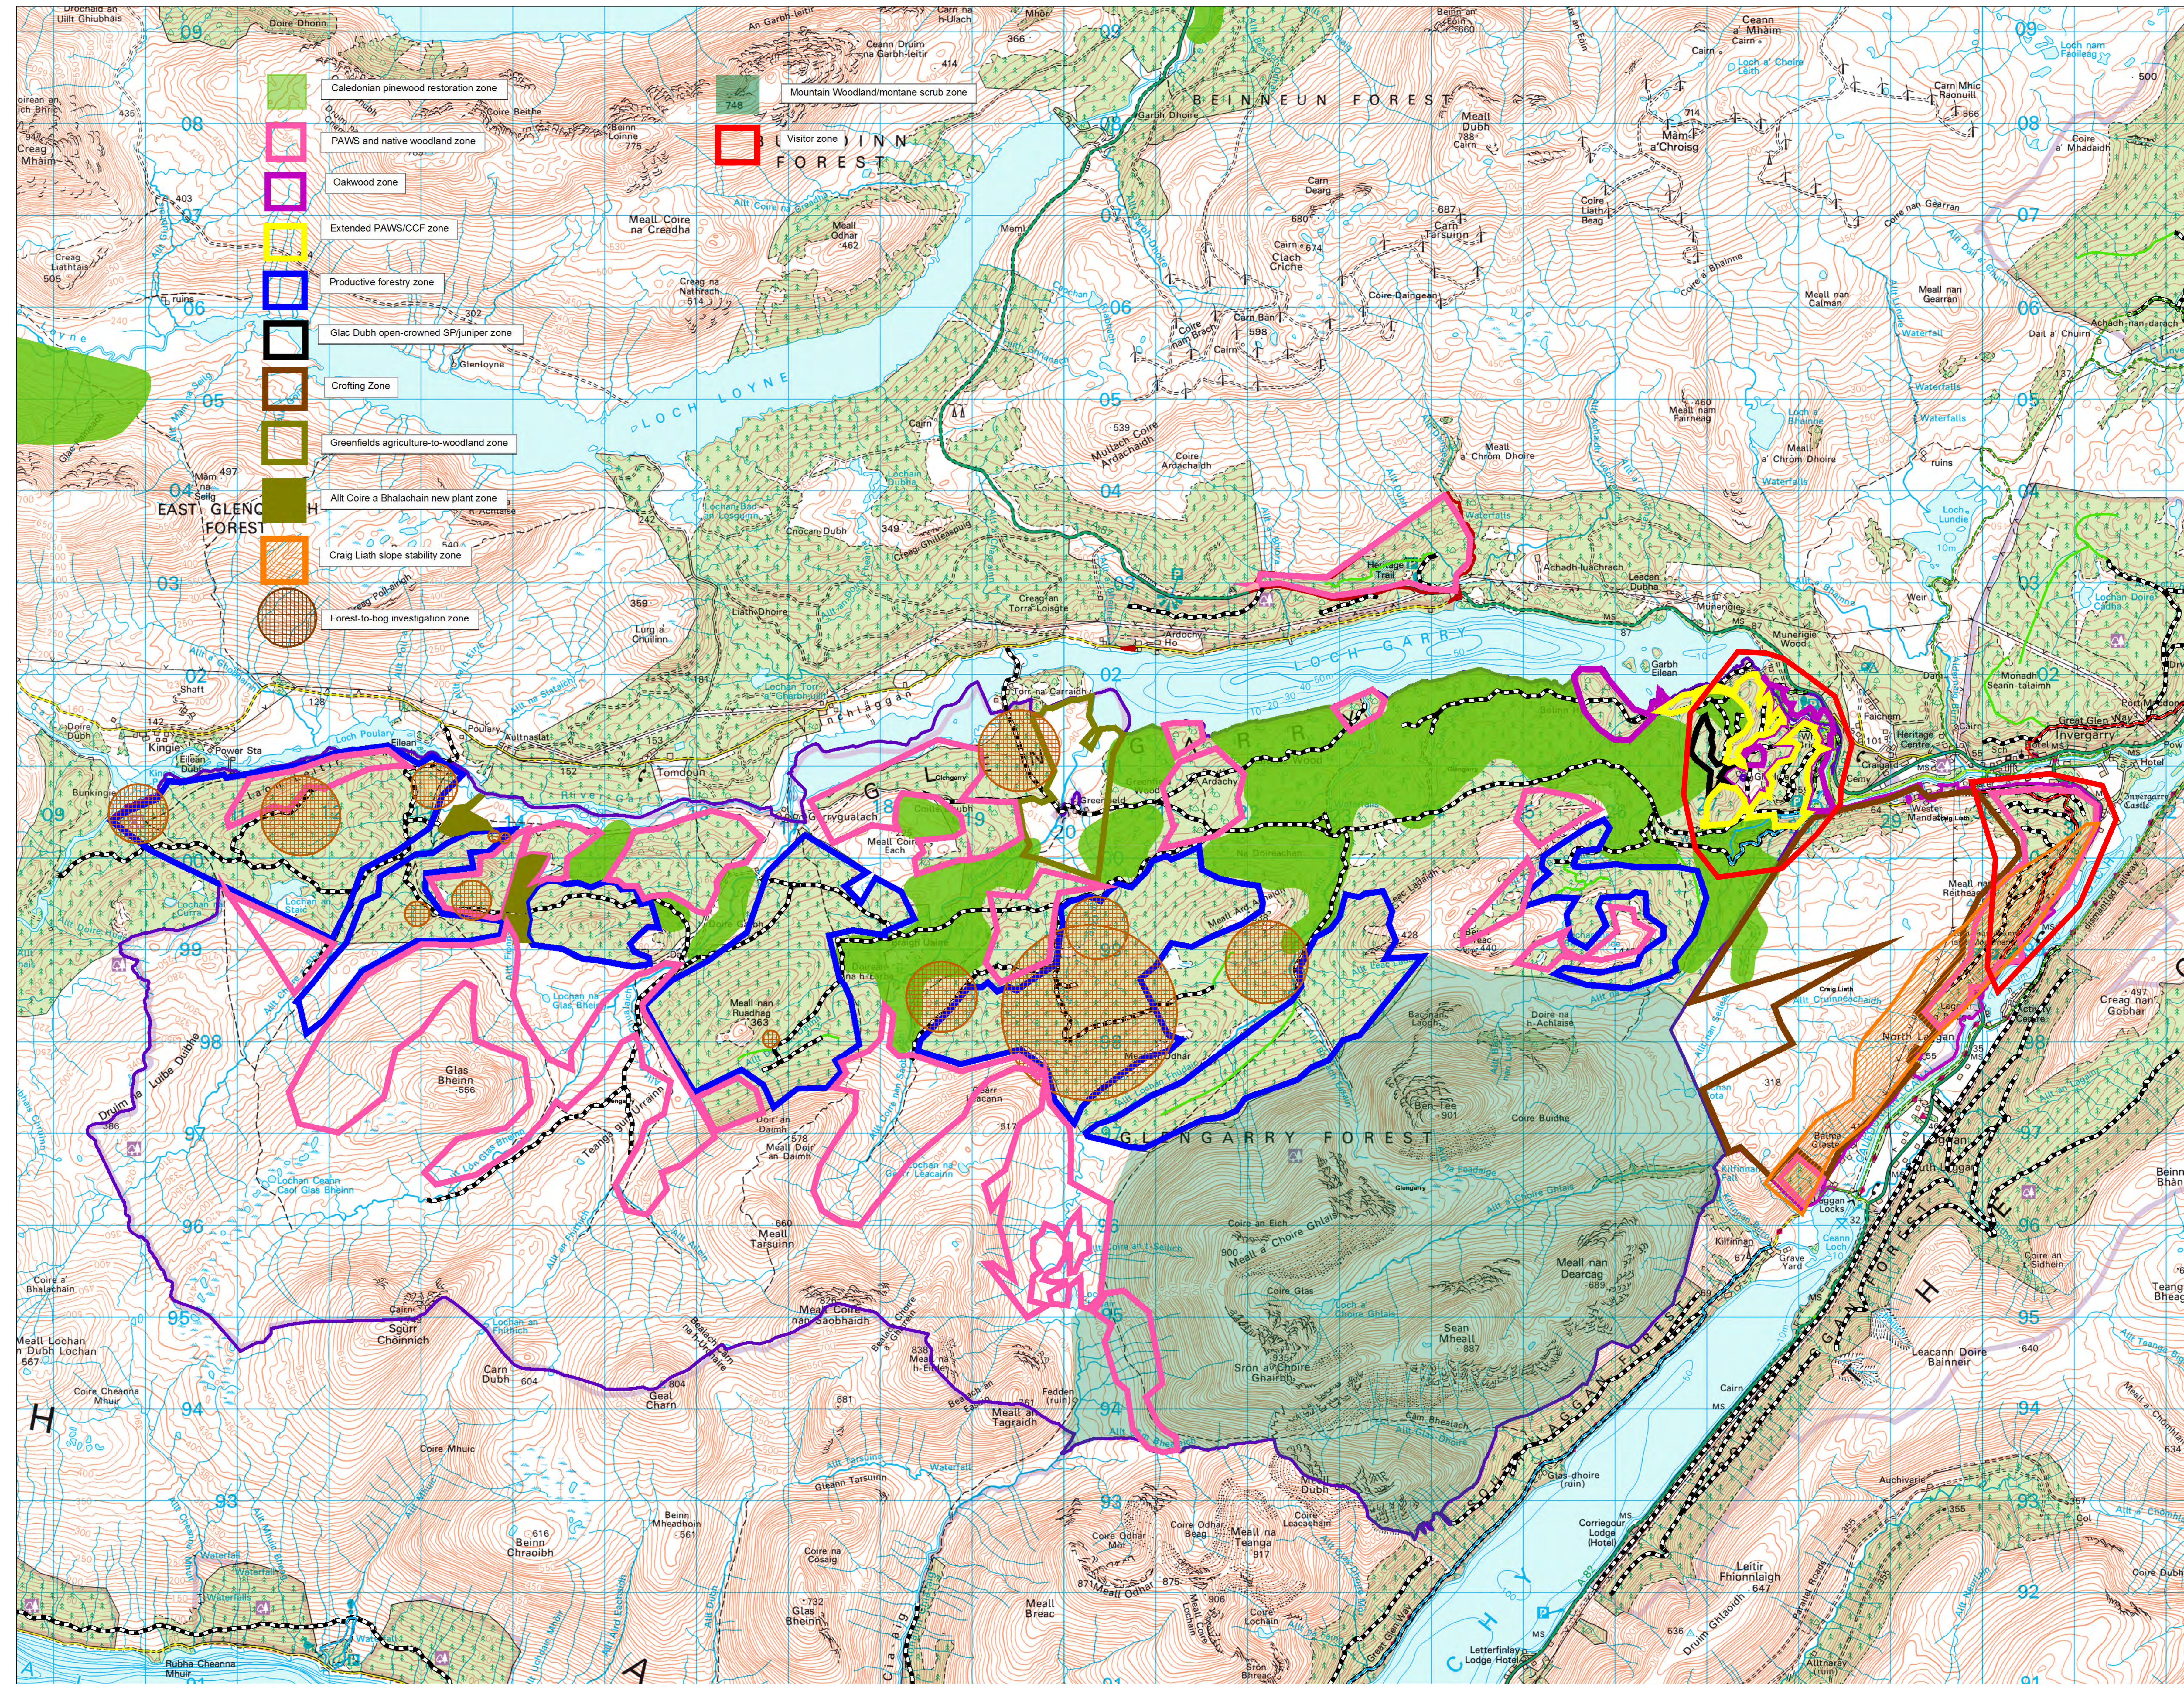

Glengarry LMP Zones

Author: Catriona MacIannan

Scale @ A0: 1:25,000

Date: 11/08/2024

Legend

- Glengarry_Boundary
- Rec - Walking
 - Easy
 - Easy - All Ability (Scotland Only)
 - Moderate
 - Difficult
 - Sereneous (Scotland Only)
- Core Paths
- Forest Roads
 - Forest Roads
 - Cal_Pine_Regener...
- Planned Roads
 - Planned Roads
- Blocks
 - Ardochy
 - Craig Liath
 - Glengarry

Reproduced by permission of Ordnance Survey on behalf of HMSO.
 © Crown copyright and database right 2024. All rights reserved.
 Ordnance Survey Licence number 100024925.
 © Getmapping Plc and Bluesky International Limited 2024.