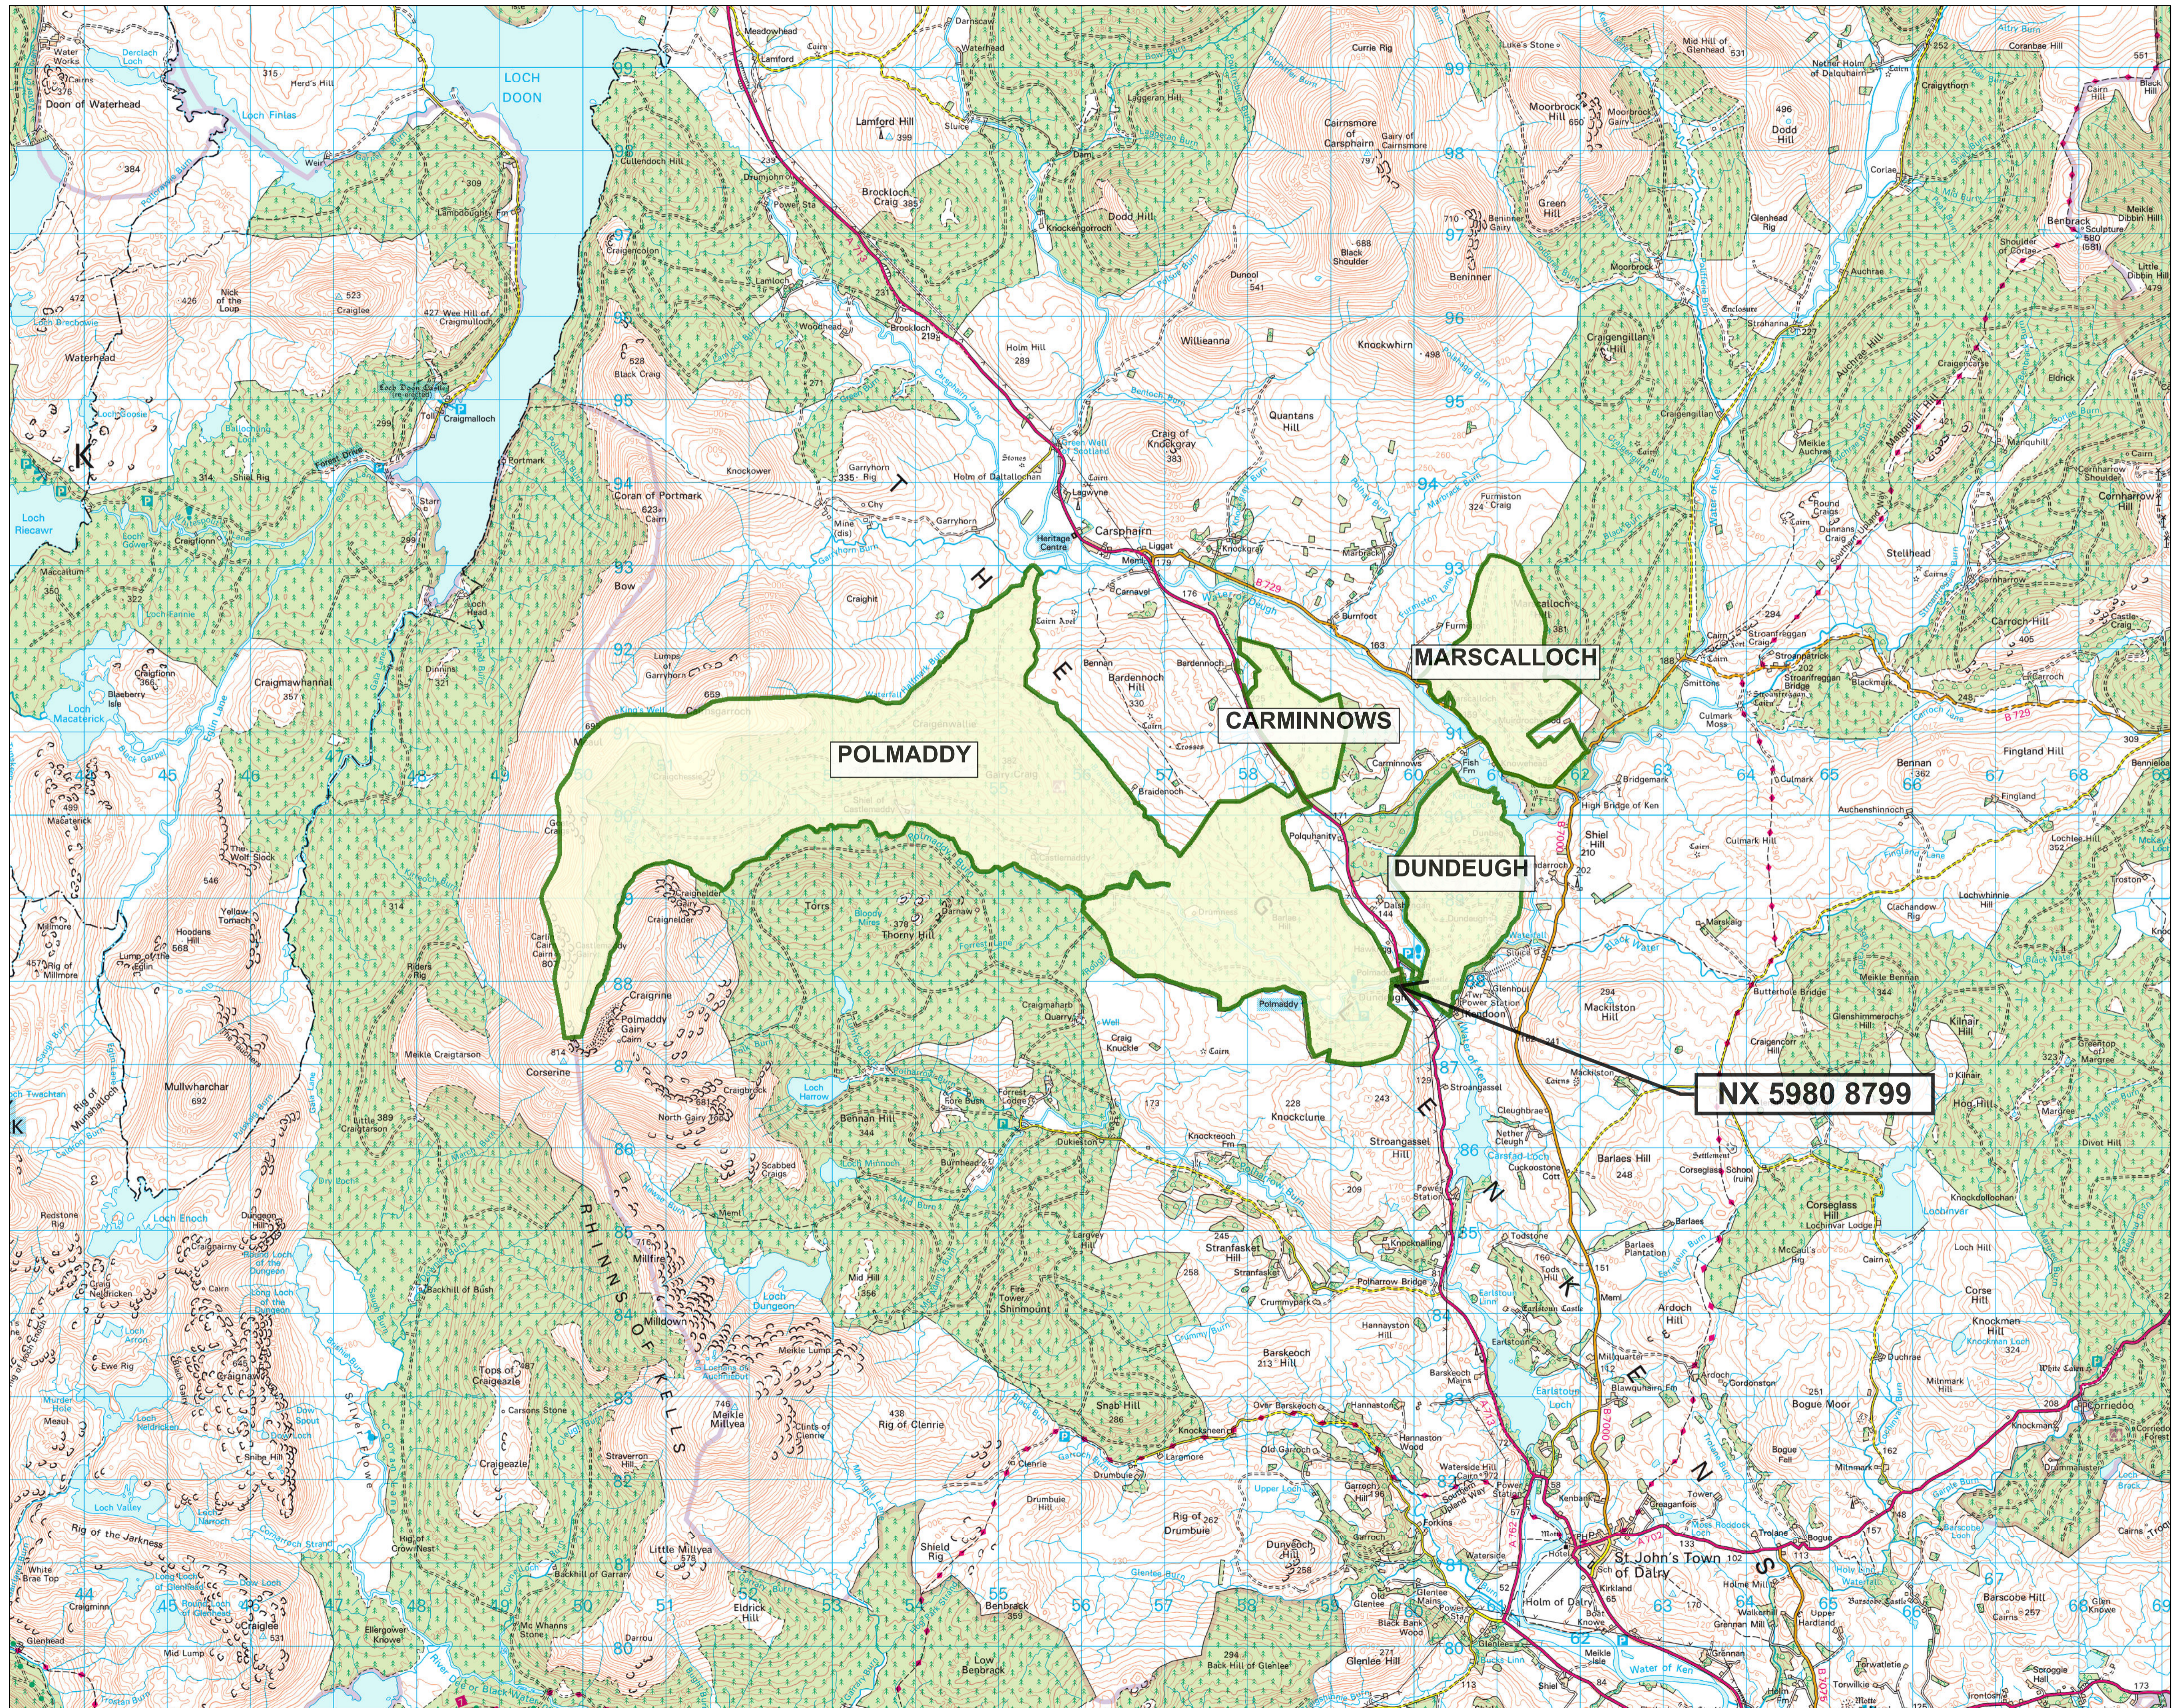

**Castlemaddy LMP
Map 1 Location**

Author: Carol Finch

Scale @ A1: 1:40,000

Date: November 2022

Legend

 Castlemaddy forest blocks

Reproduced by permission of Ordnance Survey on behalf of HMSO. © Crown copyright and database right [2022]. All rights reserved. Ordnance Survey Licence number [100021242]. © Getmapping Plc and Bluesky International Limited 2022.