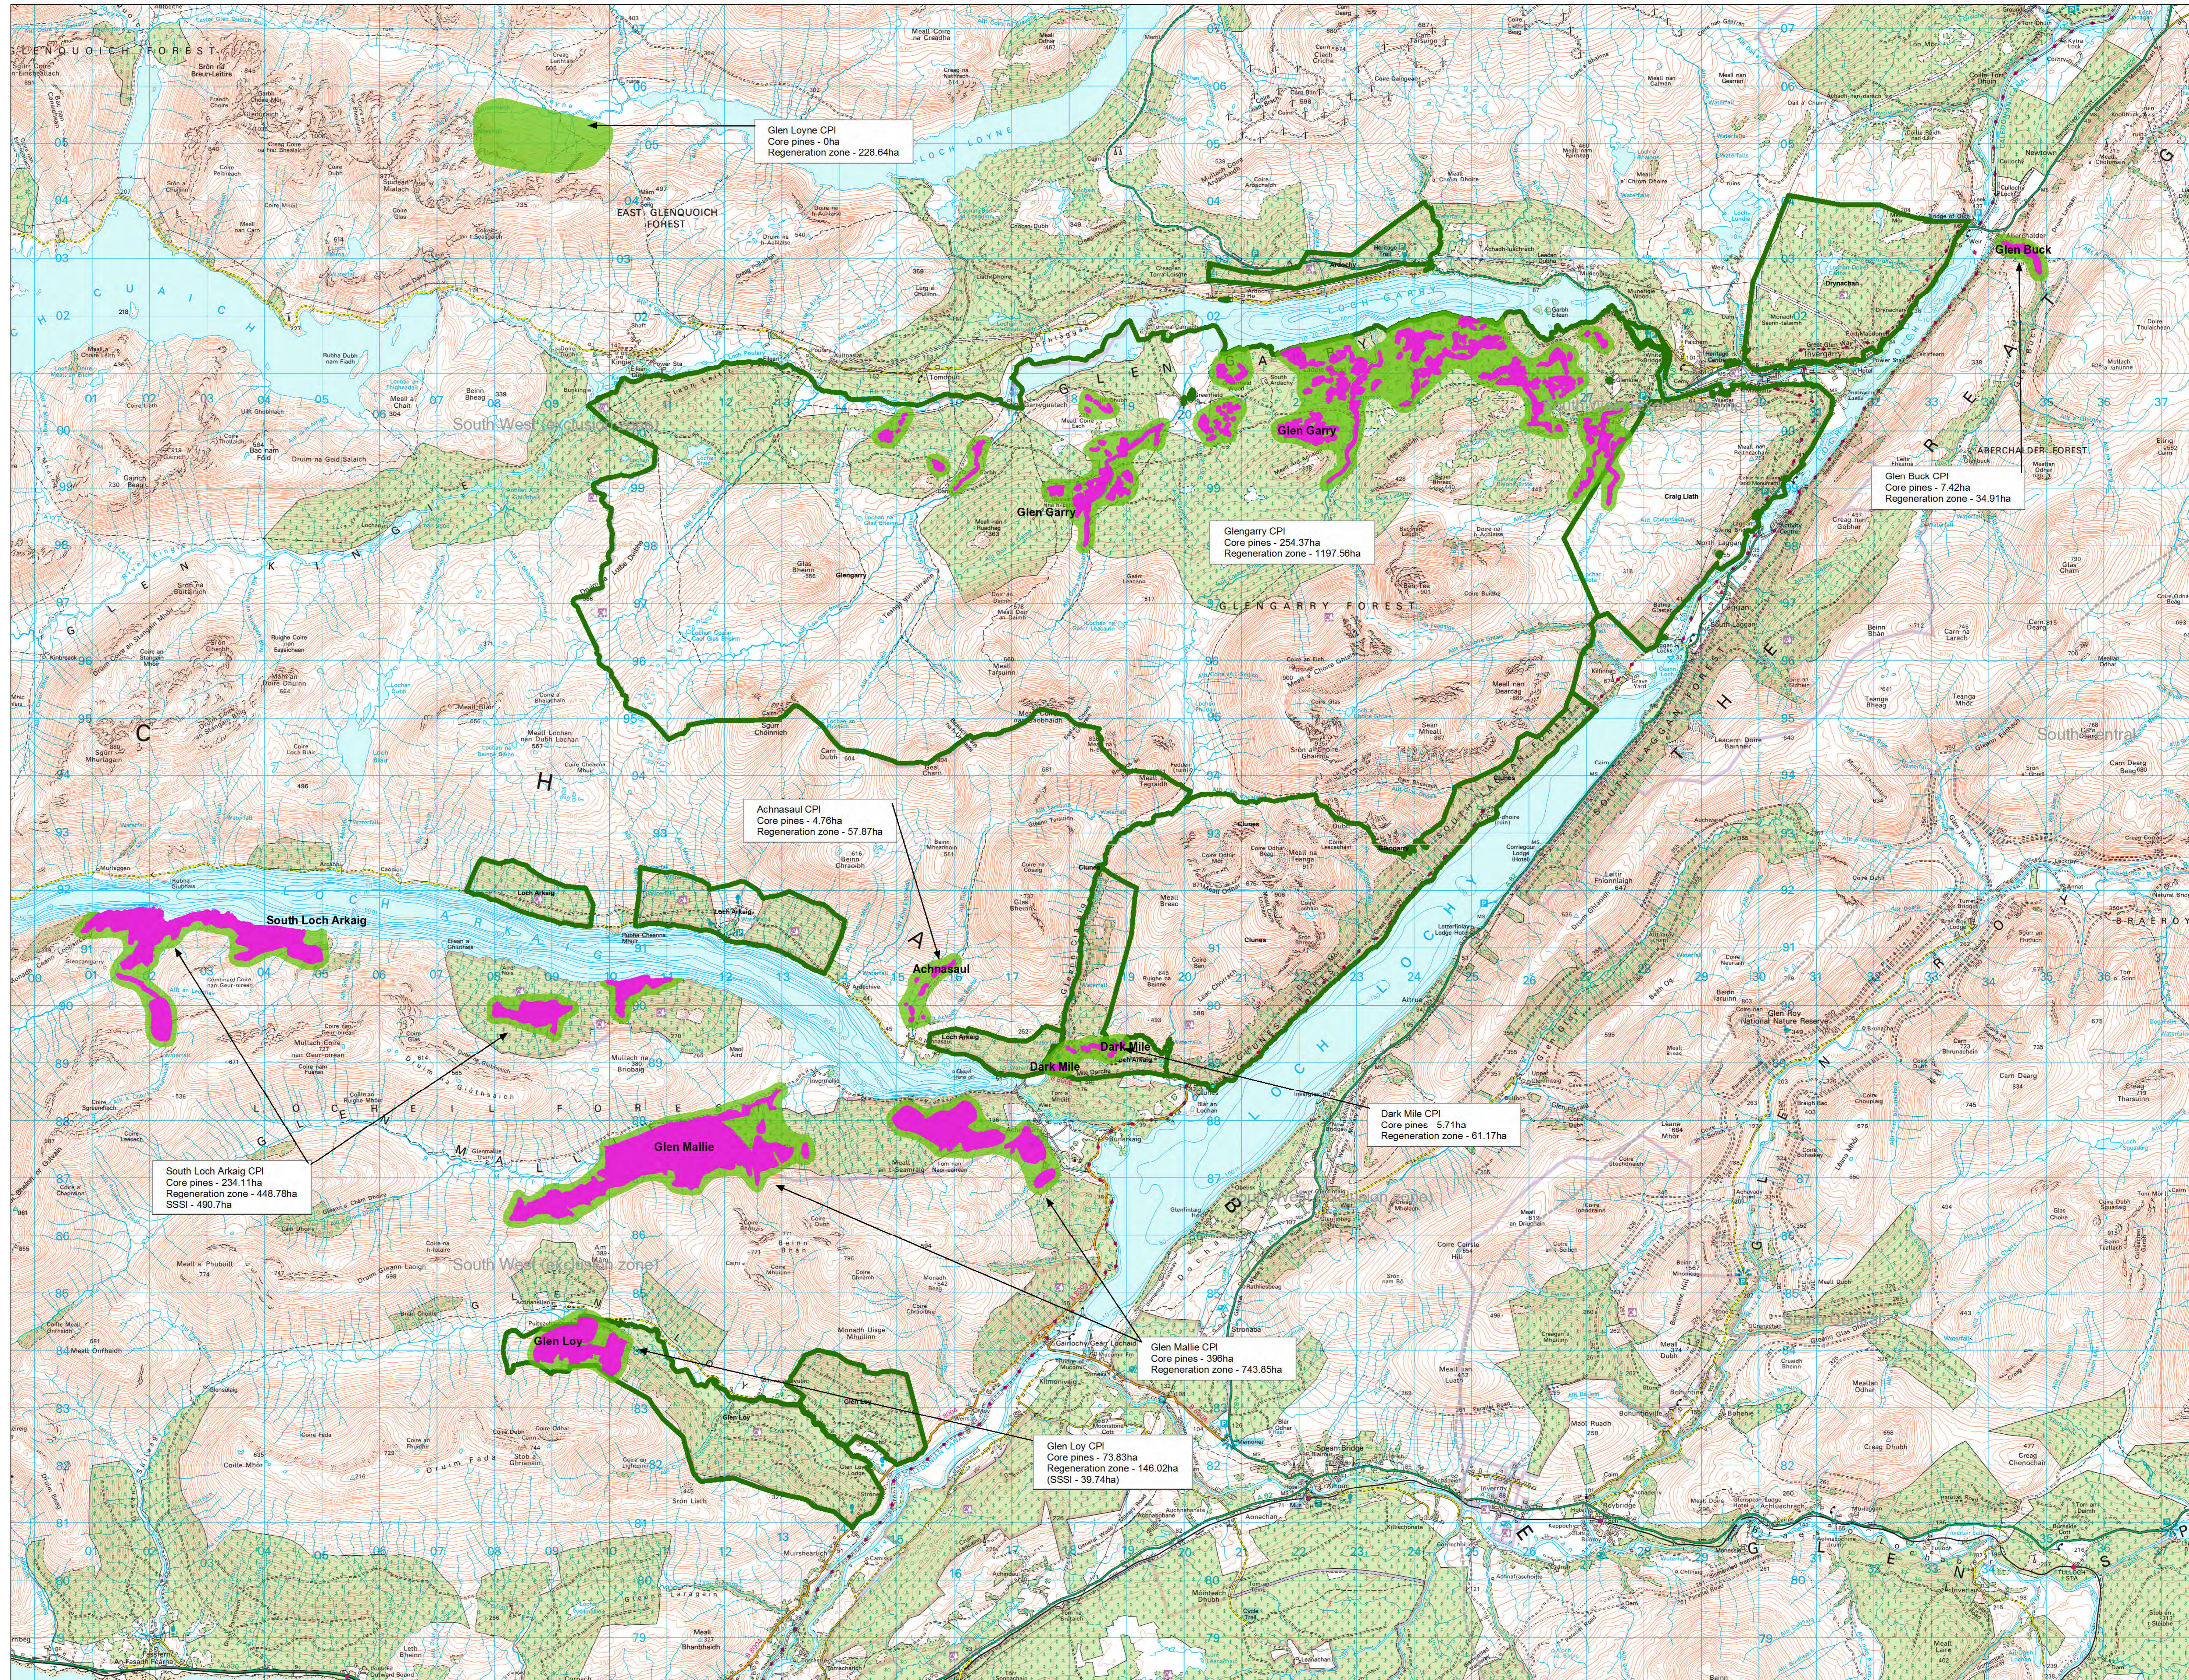

Glengarry pinewoods context

Author: Catriona MacIannan

Scale @ A0: 1:40,000

Date: 24/05/2024

Legend

- FRM Scots Pine Seed Zones (GB)
- FRM Scots Pine Seed Zones (GB)
 - Core_Pinewoods
 - Cal_Pine_Regener...
 - Blocks

0 0.5 1 2 3 4 km

Reproduced by permission of Ordnance Survey on behalf of HMSO.
© Crown copyright and database right 2024. All rights reserved.
Ordnance Survey Licence number 100024925.
© Getmapping Plc and Bluesky International Limited 2024.