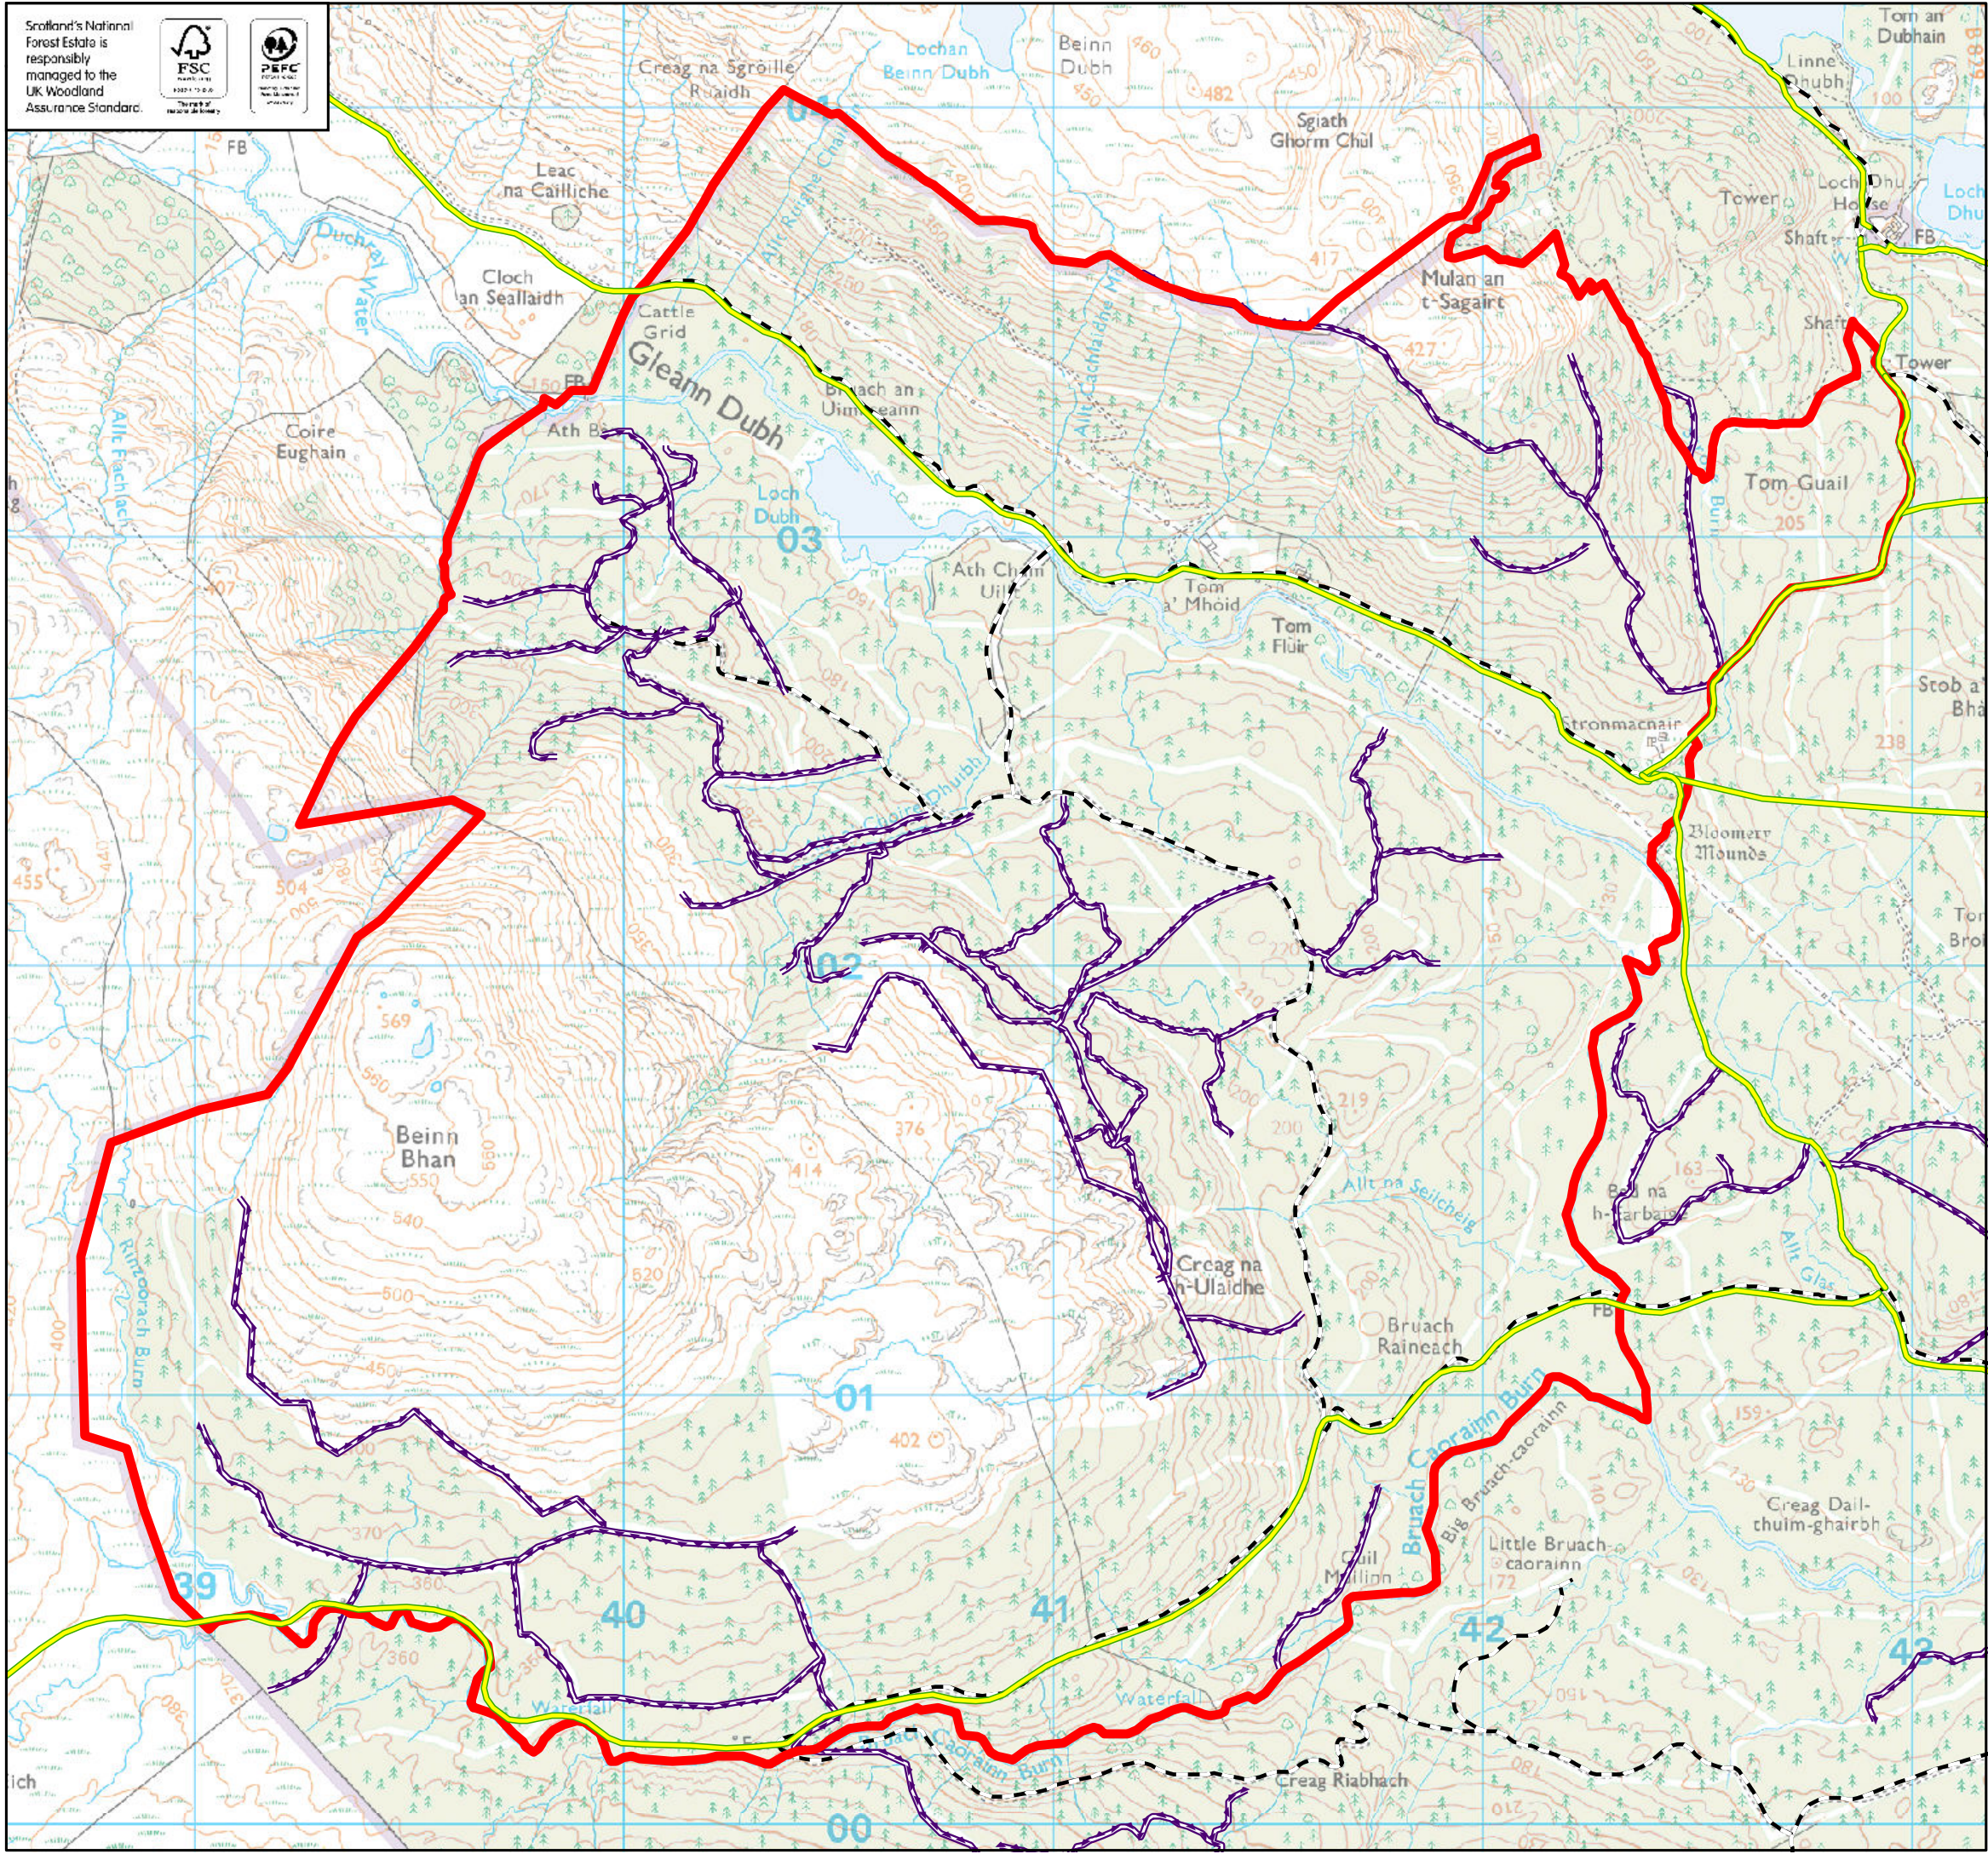

# Beinn Bhan

## Roads and tracks

-  Rights of way
-  Ranger access
-  Forest roads
-  Land management plan area

1:15,000  
0 500 Meters  
on A3 paper

Reproduced by permission of Ordnance Survey on behalf of HMSO. © Crown copyright and database right [2016]. All rights reserved. Ordnance Survey Licence number [100021242]