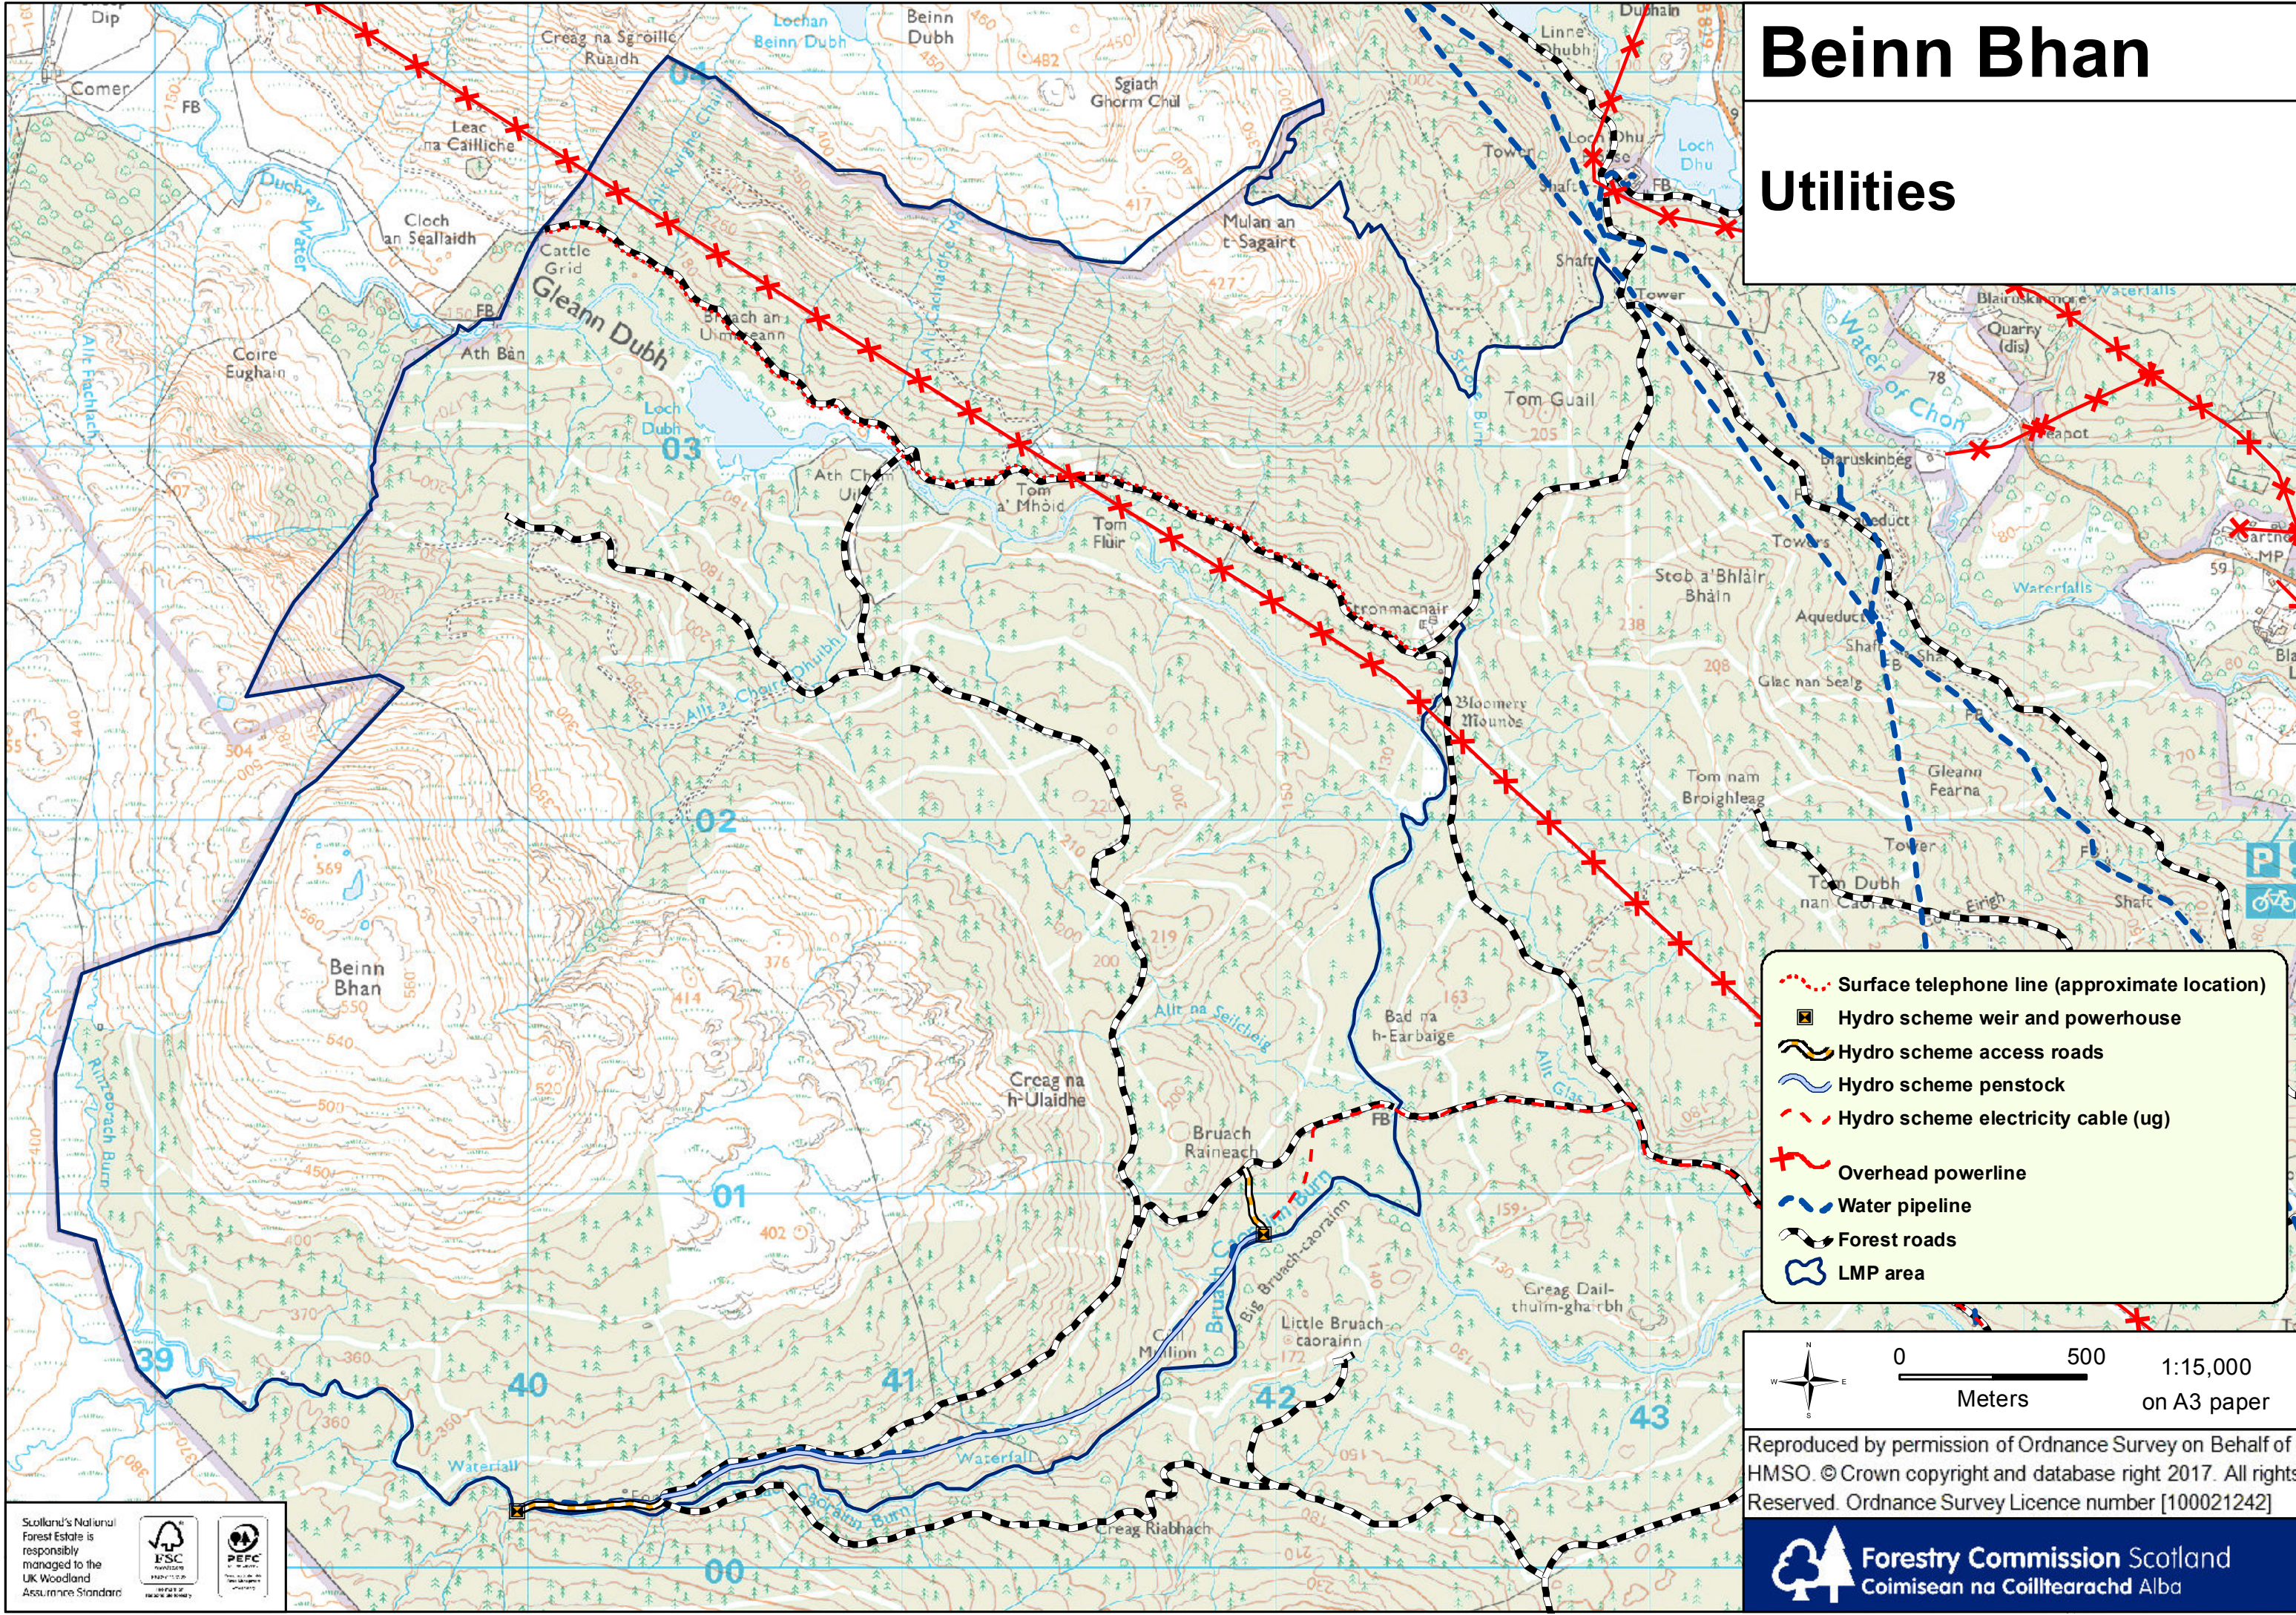

Beinn Bhan

Utilities

- Surface telephone line (approximate location)
- Hydro scheme weir and powerhouse
- Hydro scheme access roads
- Hydro scheme penstock
- Hydro scheme electricity cable (ug)
- Overhead powerline
- Water pipeline
- Forest roads
- LMP area

0 500 1:15,000
Meters on A3 paper

Reproduced by permission of Ordnance Survey on Behalf of HMSO. © Crown copyright and database right 2017. All rights Reserved. Ordnance Survey Licence number [100021242]