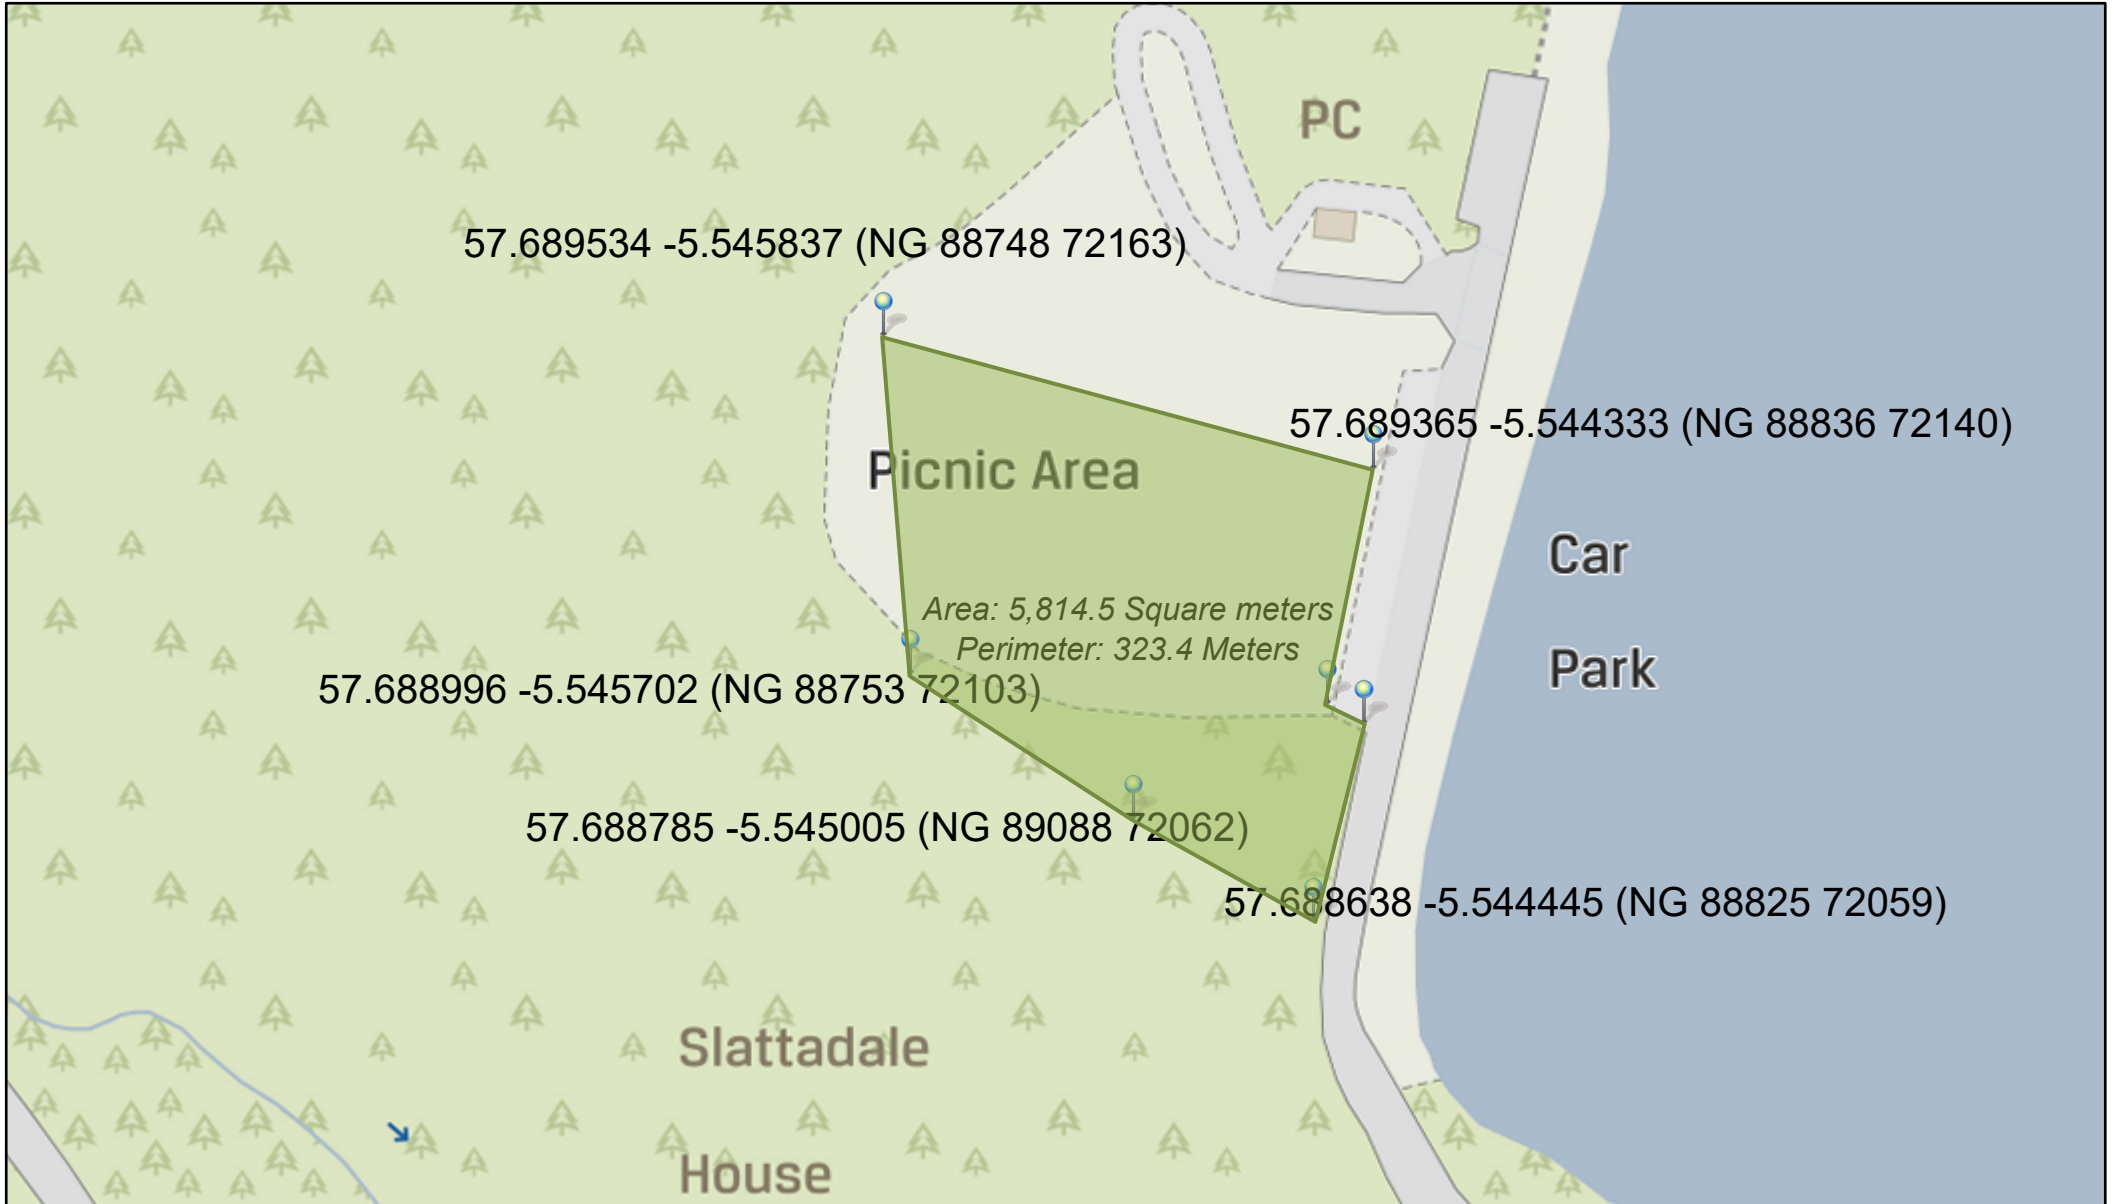

# Proposed Slattadale Boundary

20/01/2021, 13:22:40