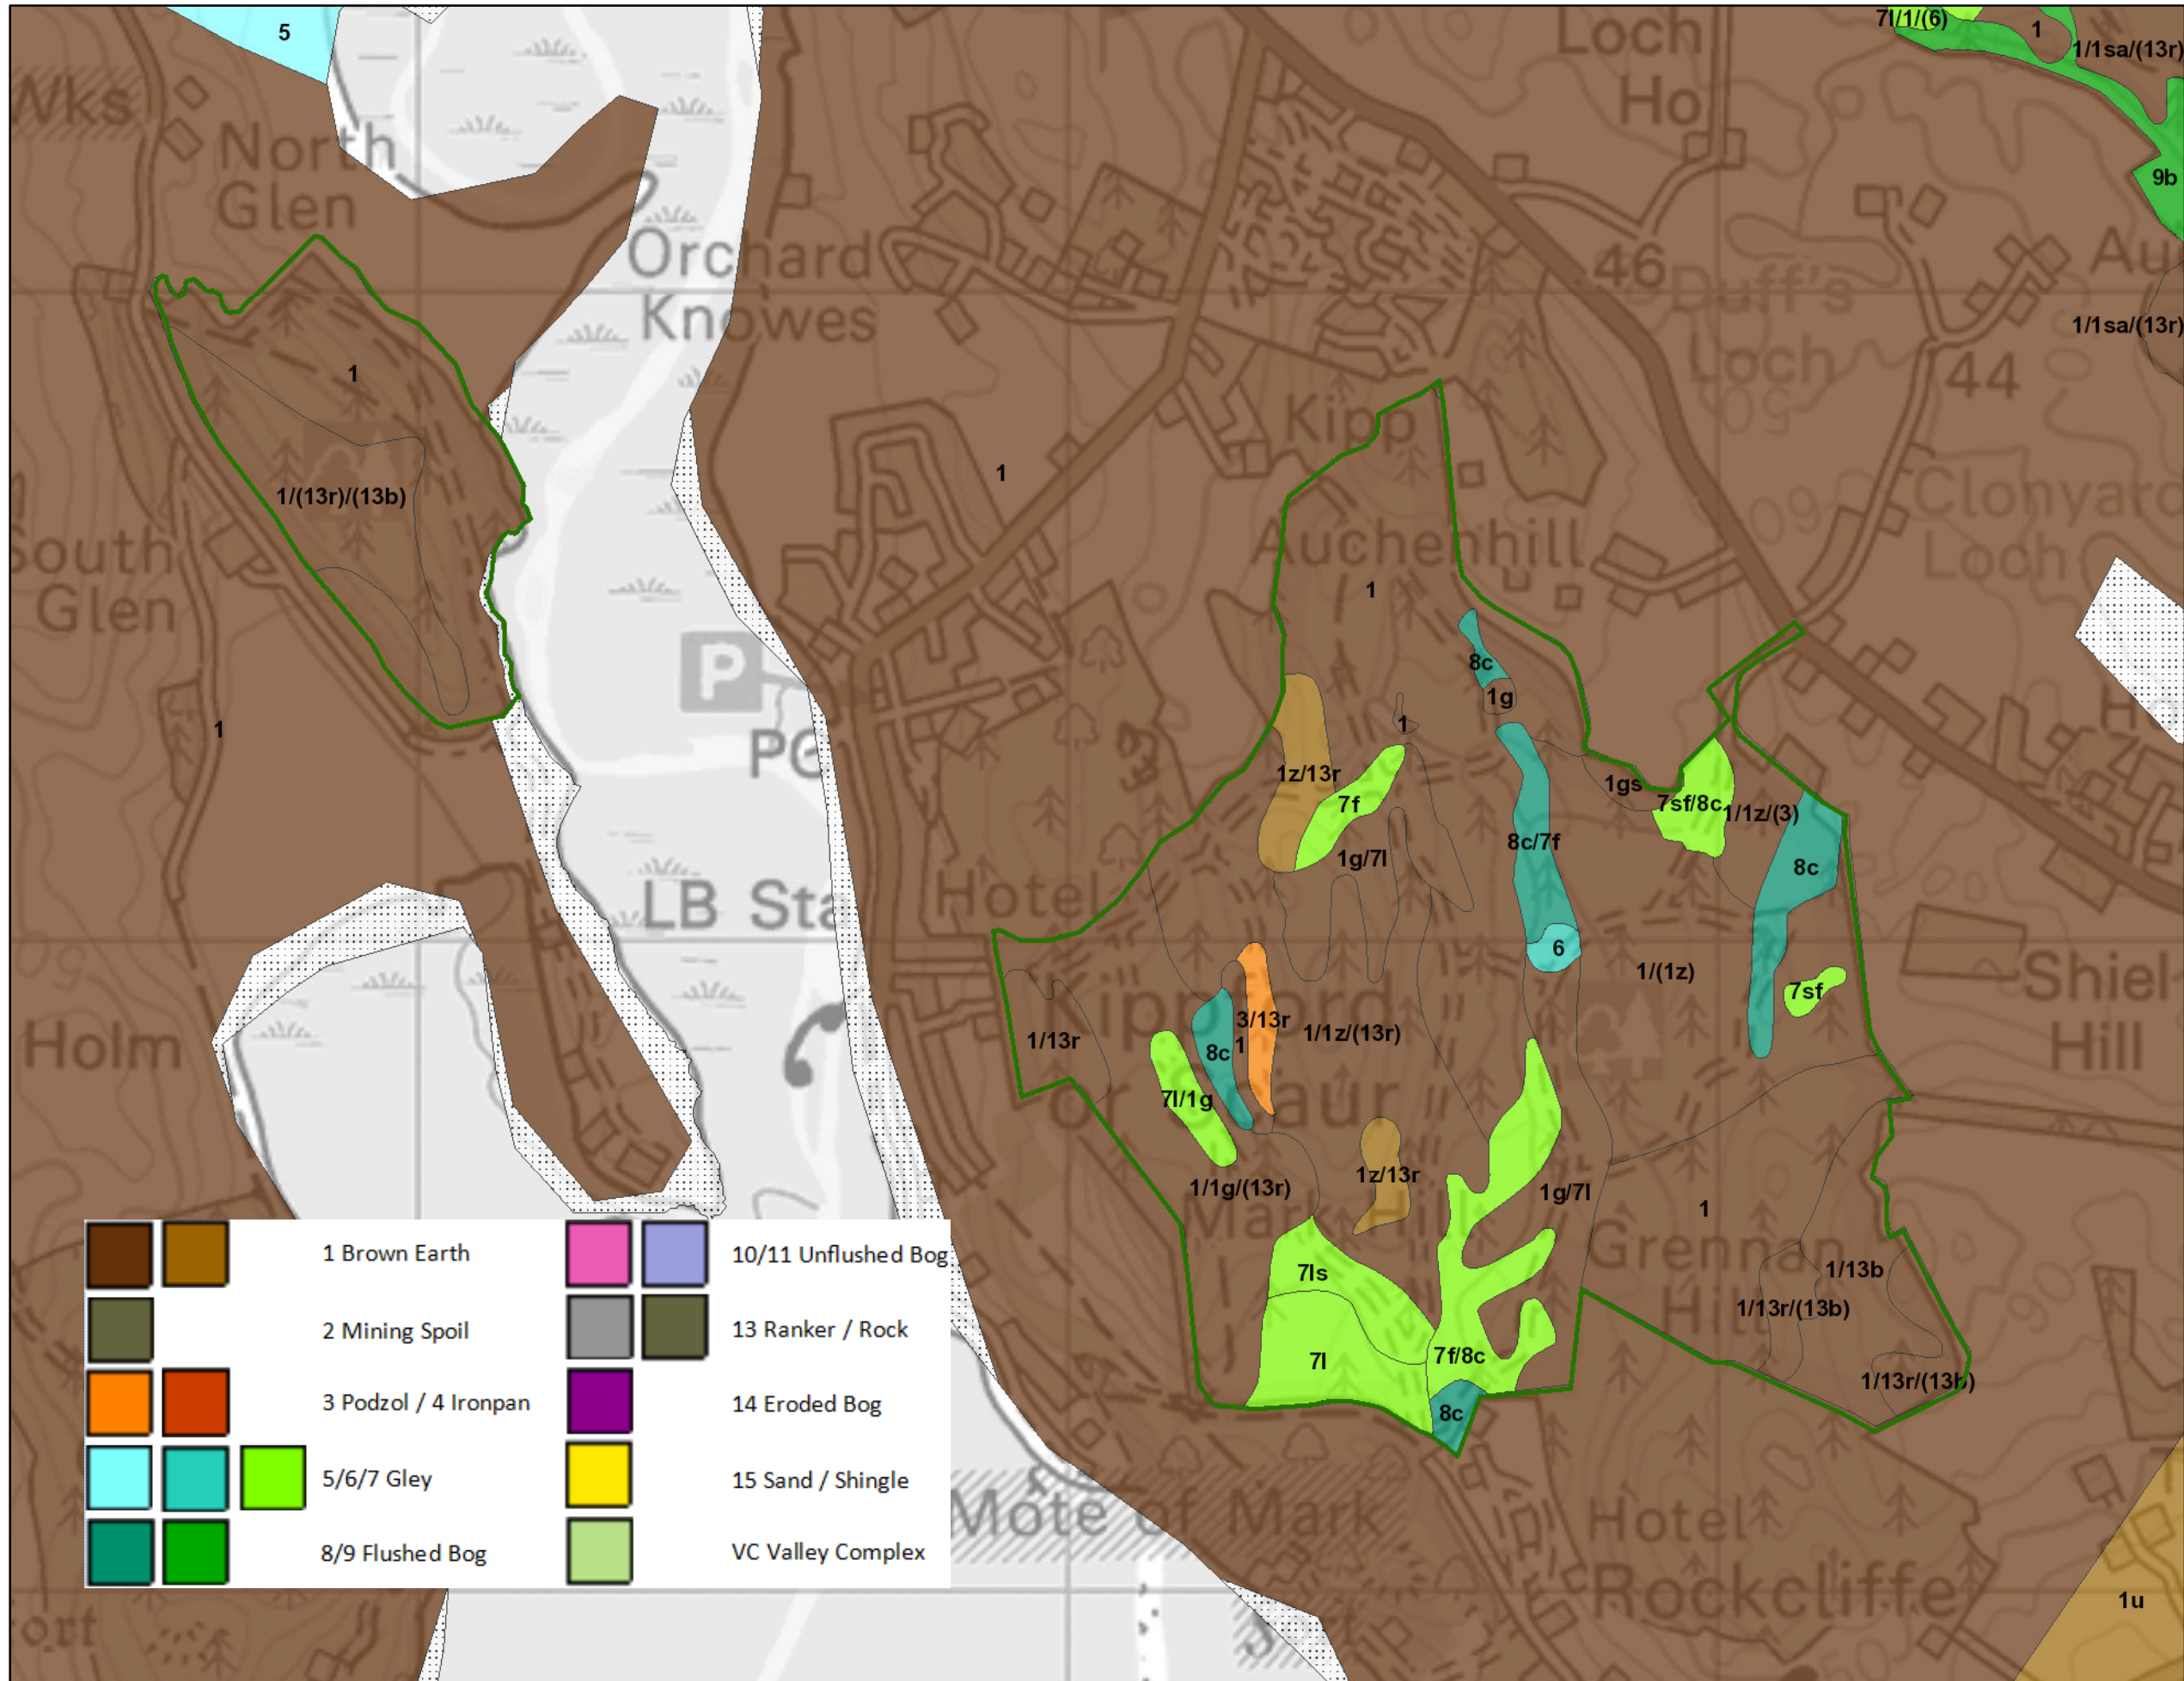

Map 9: Soils

Scale @ A3: 1:10,000

Date: 20/02/2023

Legend

Blocks

Reproduced by permission of Ordnance Survey on behalf of HMSO. © Crown copyright and database right 2023. All rights reserved. Ordnance Survey Licence number 100024925. © Getmapping Plc and Bluesky International Limited 2023.

Scotland's national forests and land are responsibly managed to the UK Woodland Assurance Standard.

	1 Brown Earth		10/11 Unflushed Bog
	2 Mining Spoil		13 Ranker / Rock
	3 Podzol / 4 Ironpan		14 Eroded Bog
	5/6/7 Gley		15 Sand / Shingle
	8/9 Flushed Bog		VC Valley Complex