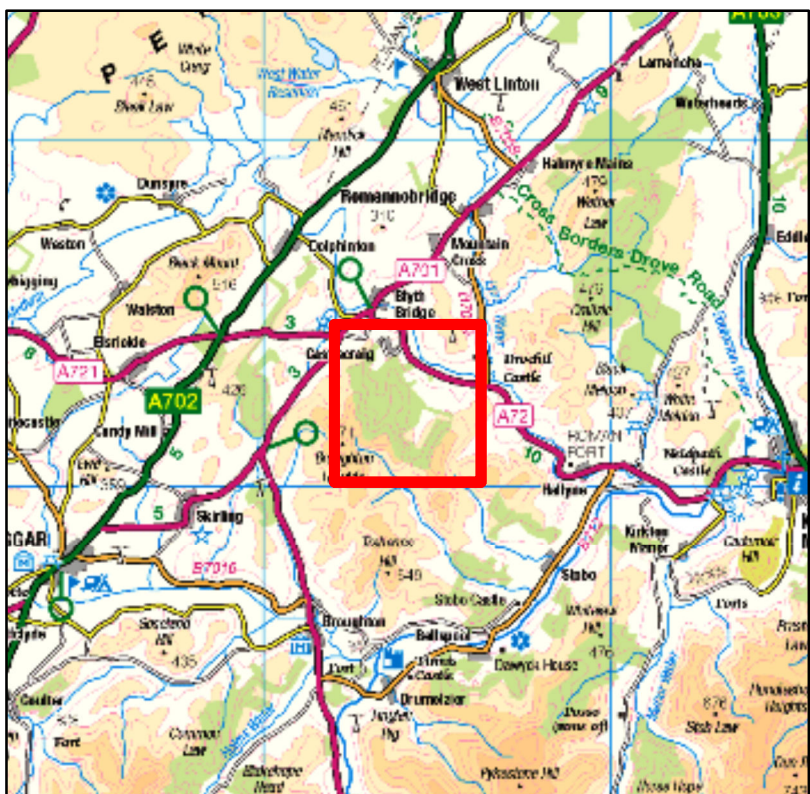

© Crown Copyright and database right 2020.
 Ordnance Survey Licence number 100021242.
 © Getmapping Plc and Bluesky International Limited 2020.

Legend

-  Blocks
-  Ladyurd Land Management Plan Area

Map 1: Location