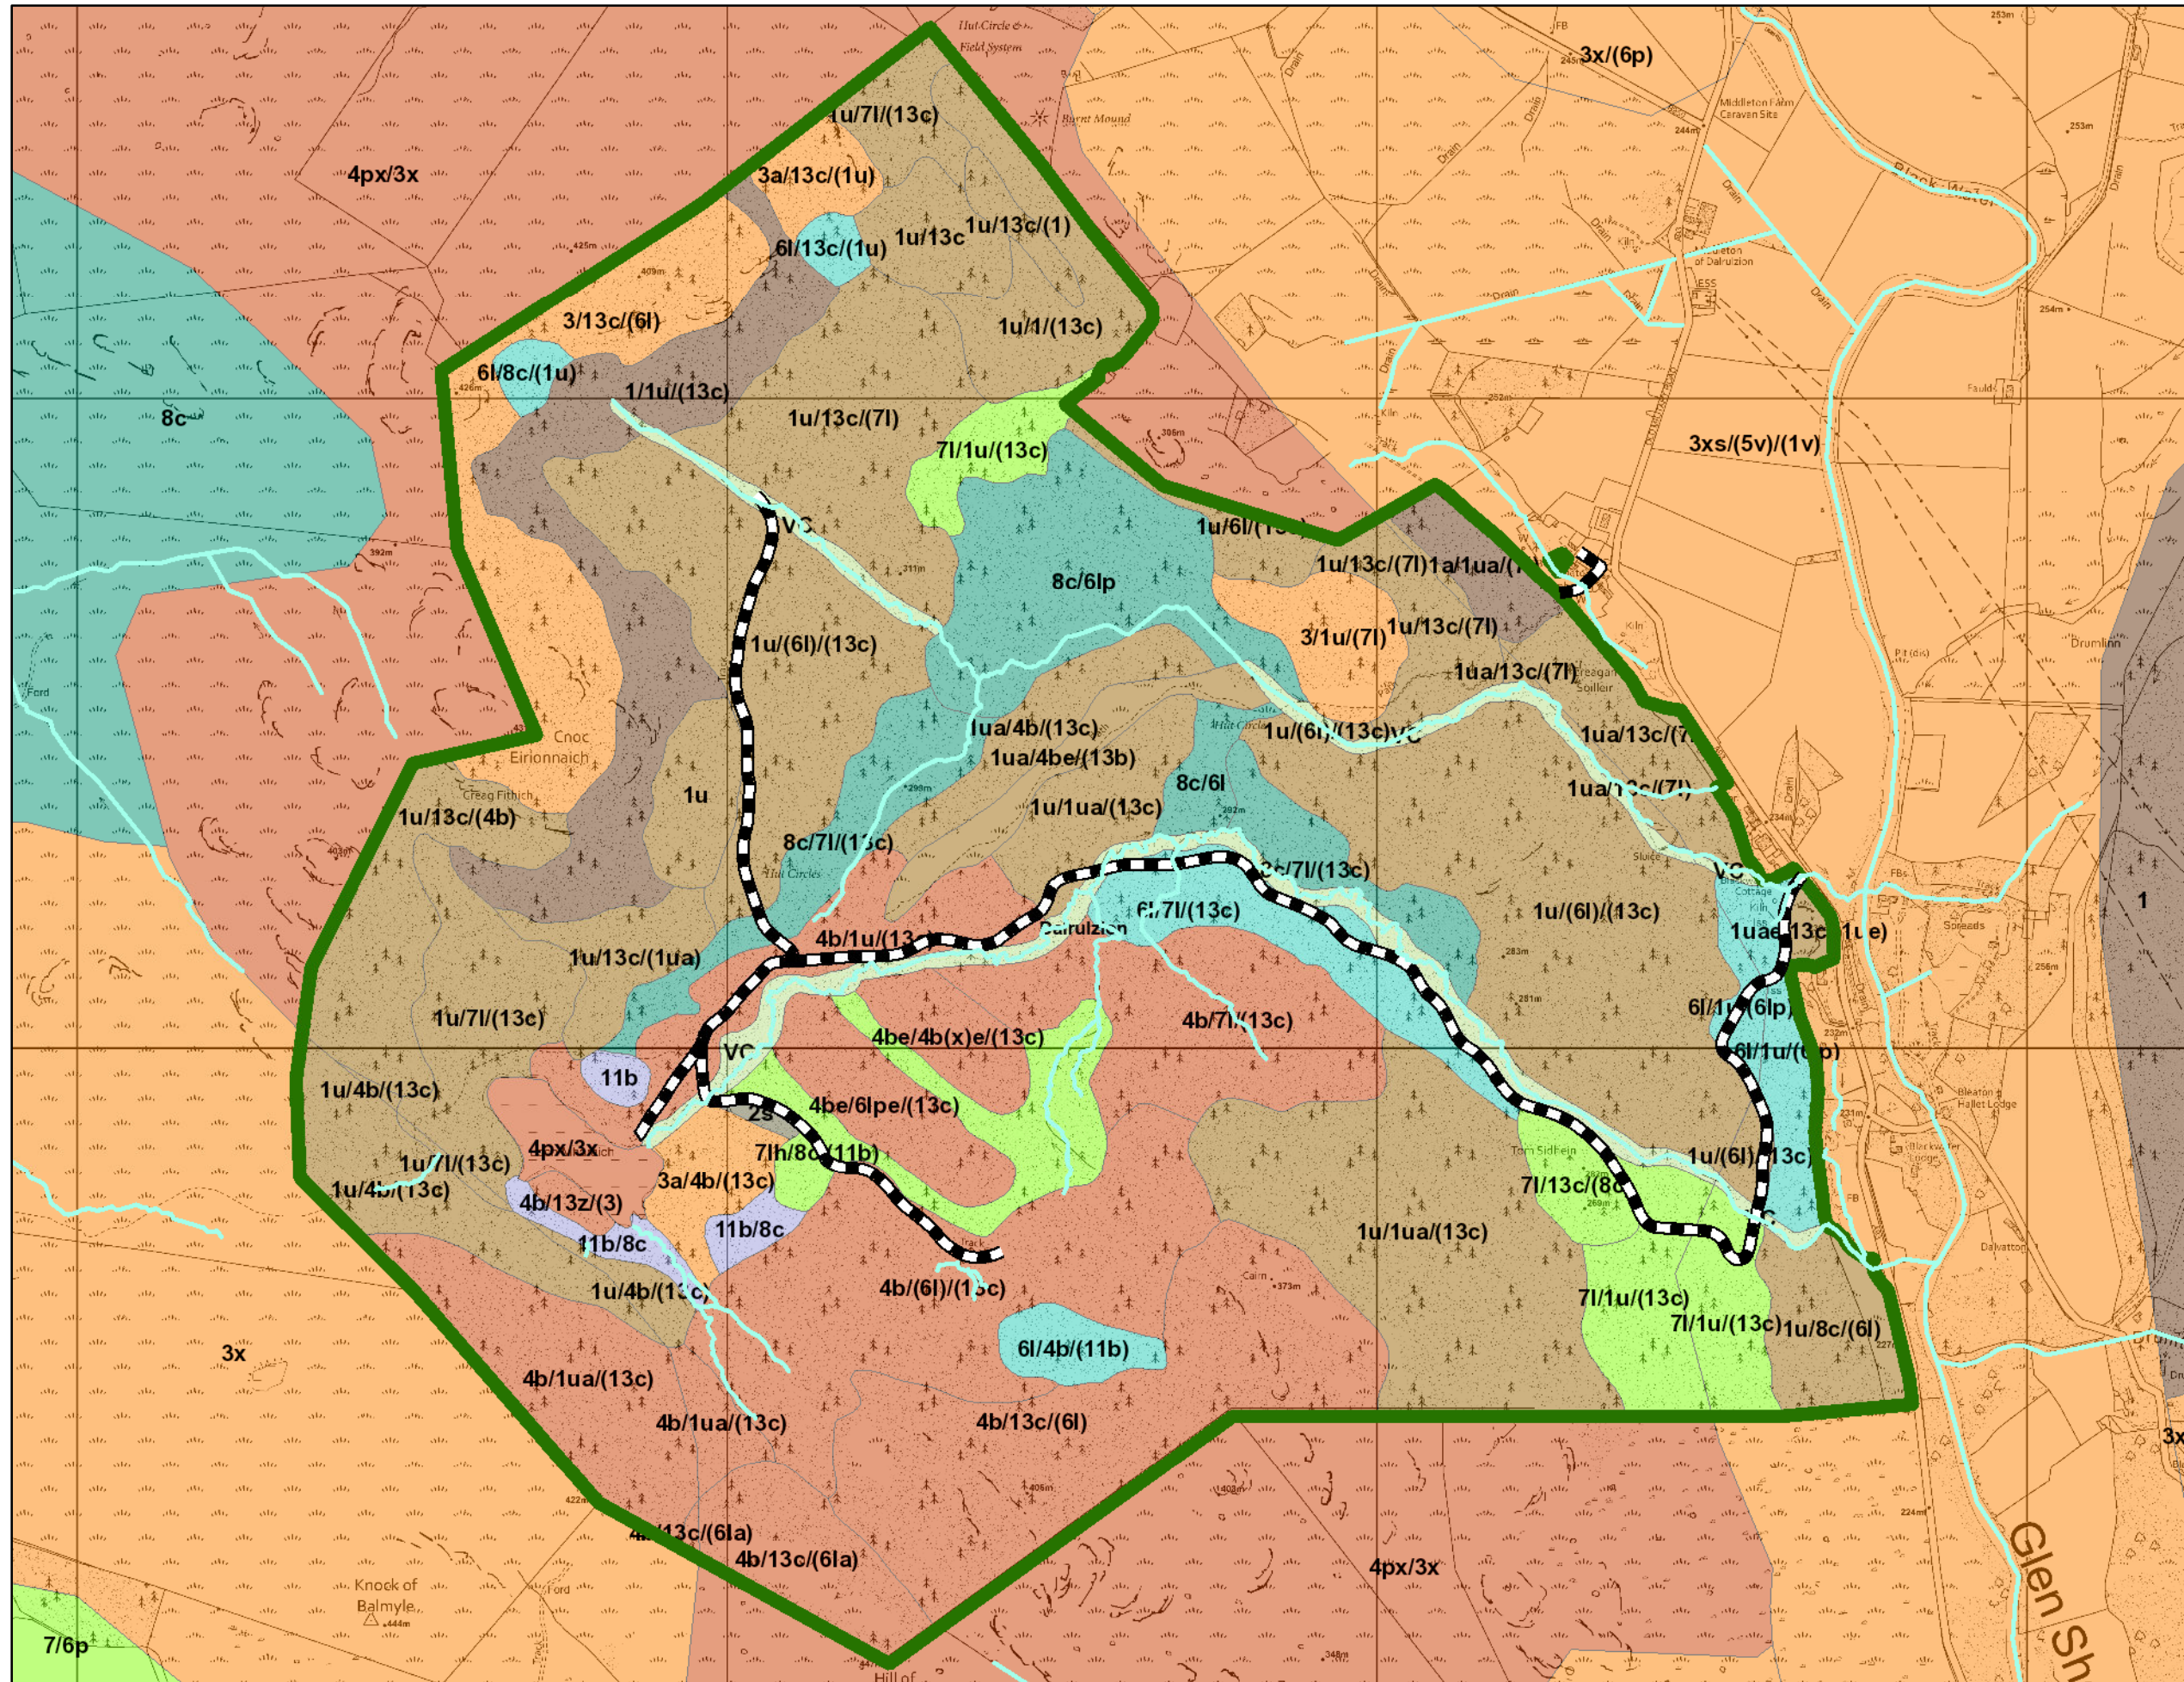

Map 8 - Soils

Author: Eelco De Jong

Scale @ A3: 1:10,000

Date: 21/11/2024

Legend

Watercourses

Watercourses

Forest Roads

Forest Roads

Blocks

Blocks

0 0.0476.095 0.19 0.285 0.38 km

Reproduced by permission of Ordnance Survey on behalf of HMSO.  
© Crown copyright and database right 2024. All rights reserved.  
Ordnance Survey Licence number 100024925.  
© Getmapping Plc and Bluesky International Limited 2024.