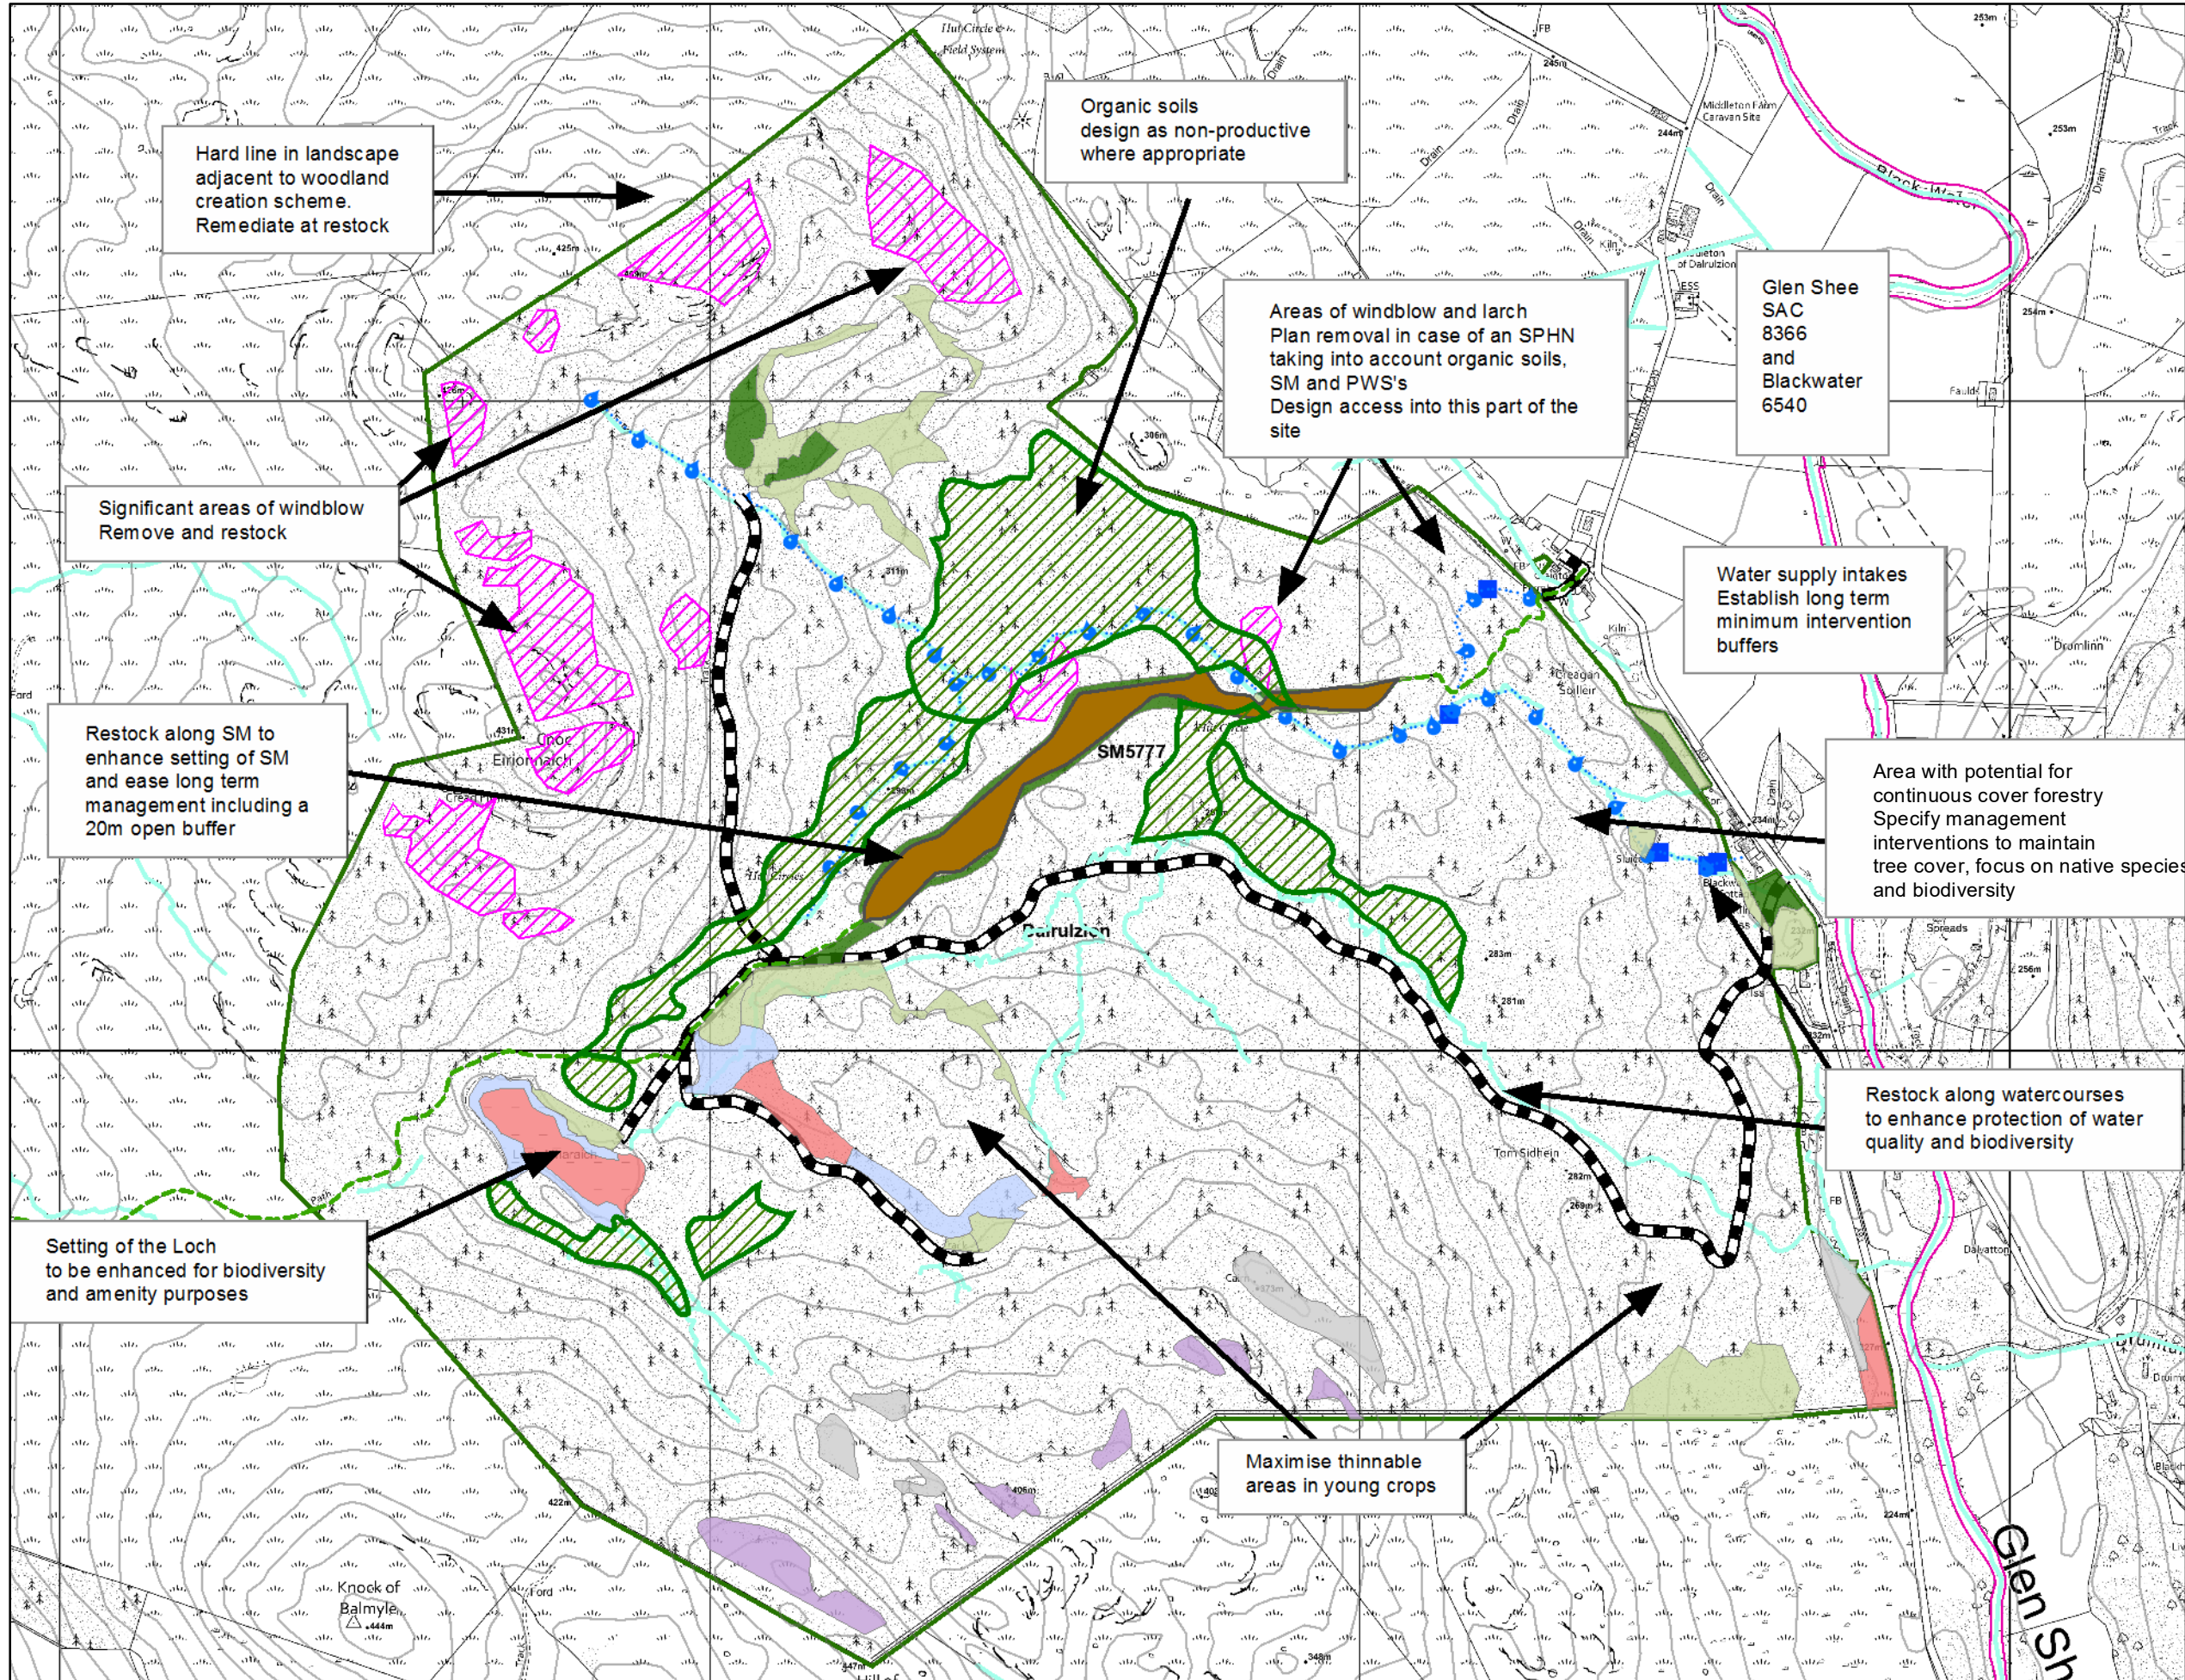

Map 3 - Concept

Author: Eelco De Jong

Scale @ A3: 1:10,000

Date: 22/11/2024

Legend

- Windblow
- Scheduled Monuments
- Habitat Survey Polygons
- acid grassland
- BLANKET BOG
- bracken
- coniferous woodland
- UPLAND FLUSH, FEN & SWAMP
- UPLAND HEATHLAND
- other non priority broad habitat
- OTHER UKBAP PRIORITY HABITAT
- Core Paths
- Forest Roads
- Water Pipelines
- Water Supply Points
- Special Areas of Conservation
- OS 50k Contours (GB)
- Watercourses
- Blocks

0 0.0476.095 0.19 0.285 0.38 km

Reproduced by permission of Ordnance Survey on behalf of HMSO. © Crown copyright and database right 2024. All rights reserved. Ordnance Survey Licence number 100024925. © Getmapping Plc and Bluesky International Limited 2024.

Scotland's national forests and land are responsibly managed to the UK Woodland Assurance Standard.

Glen Shee