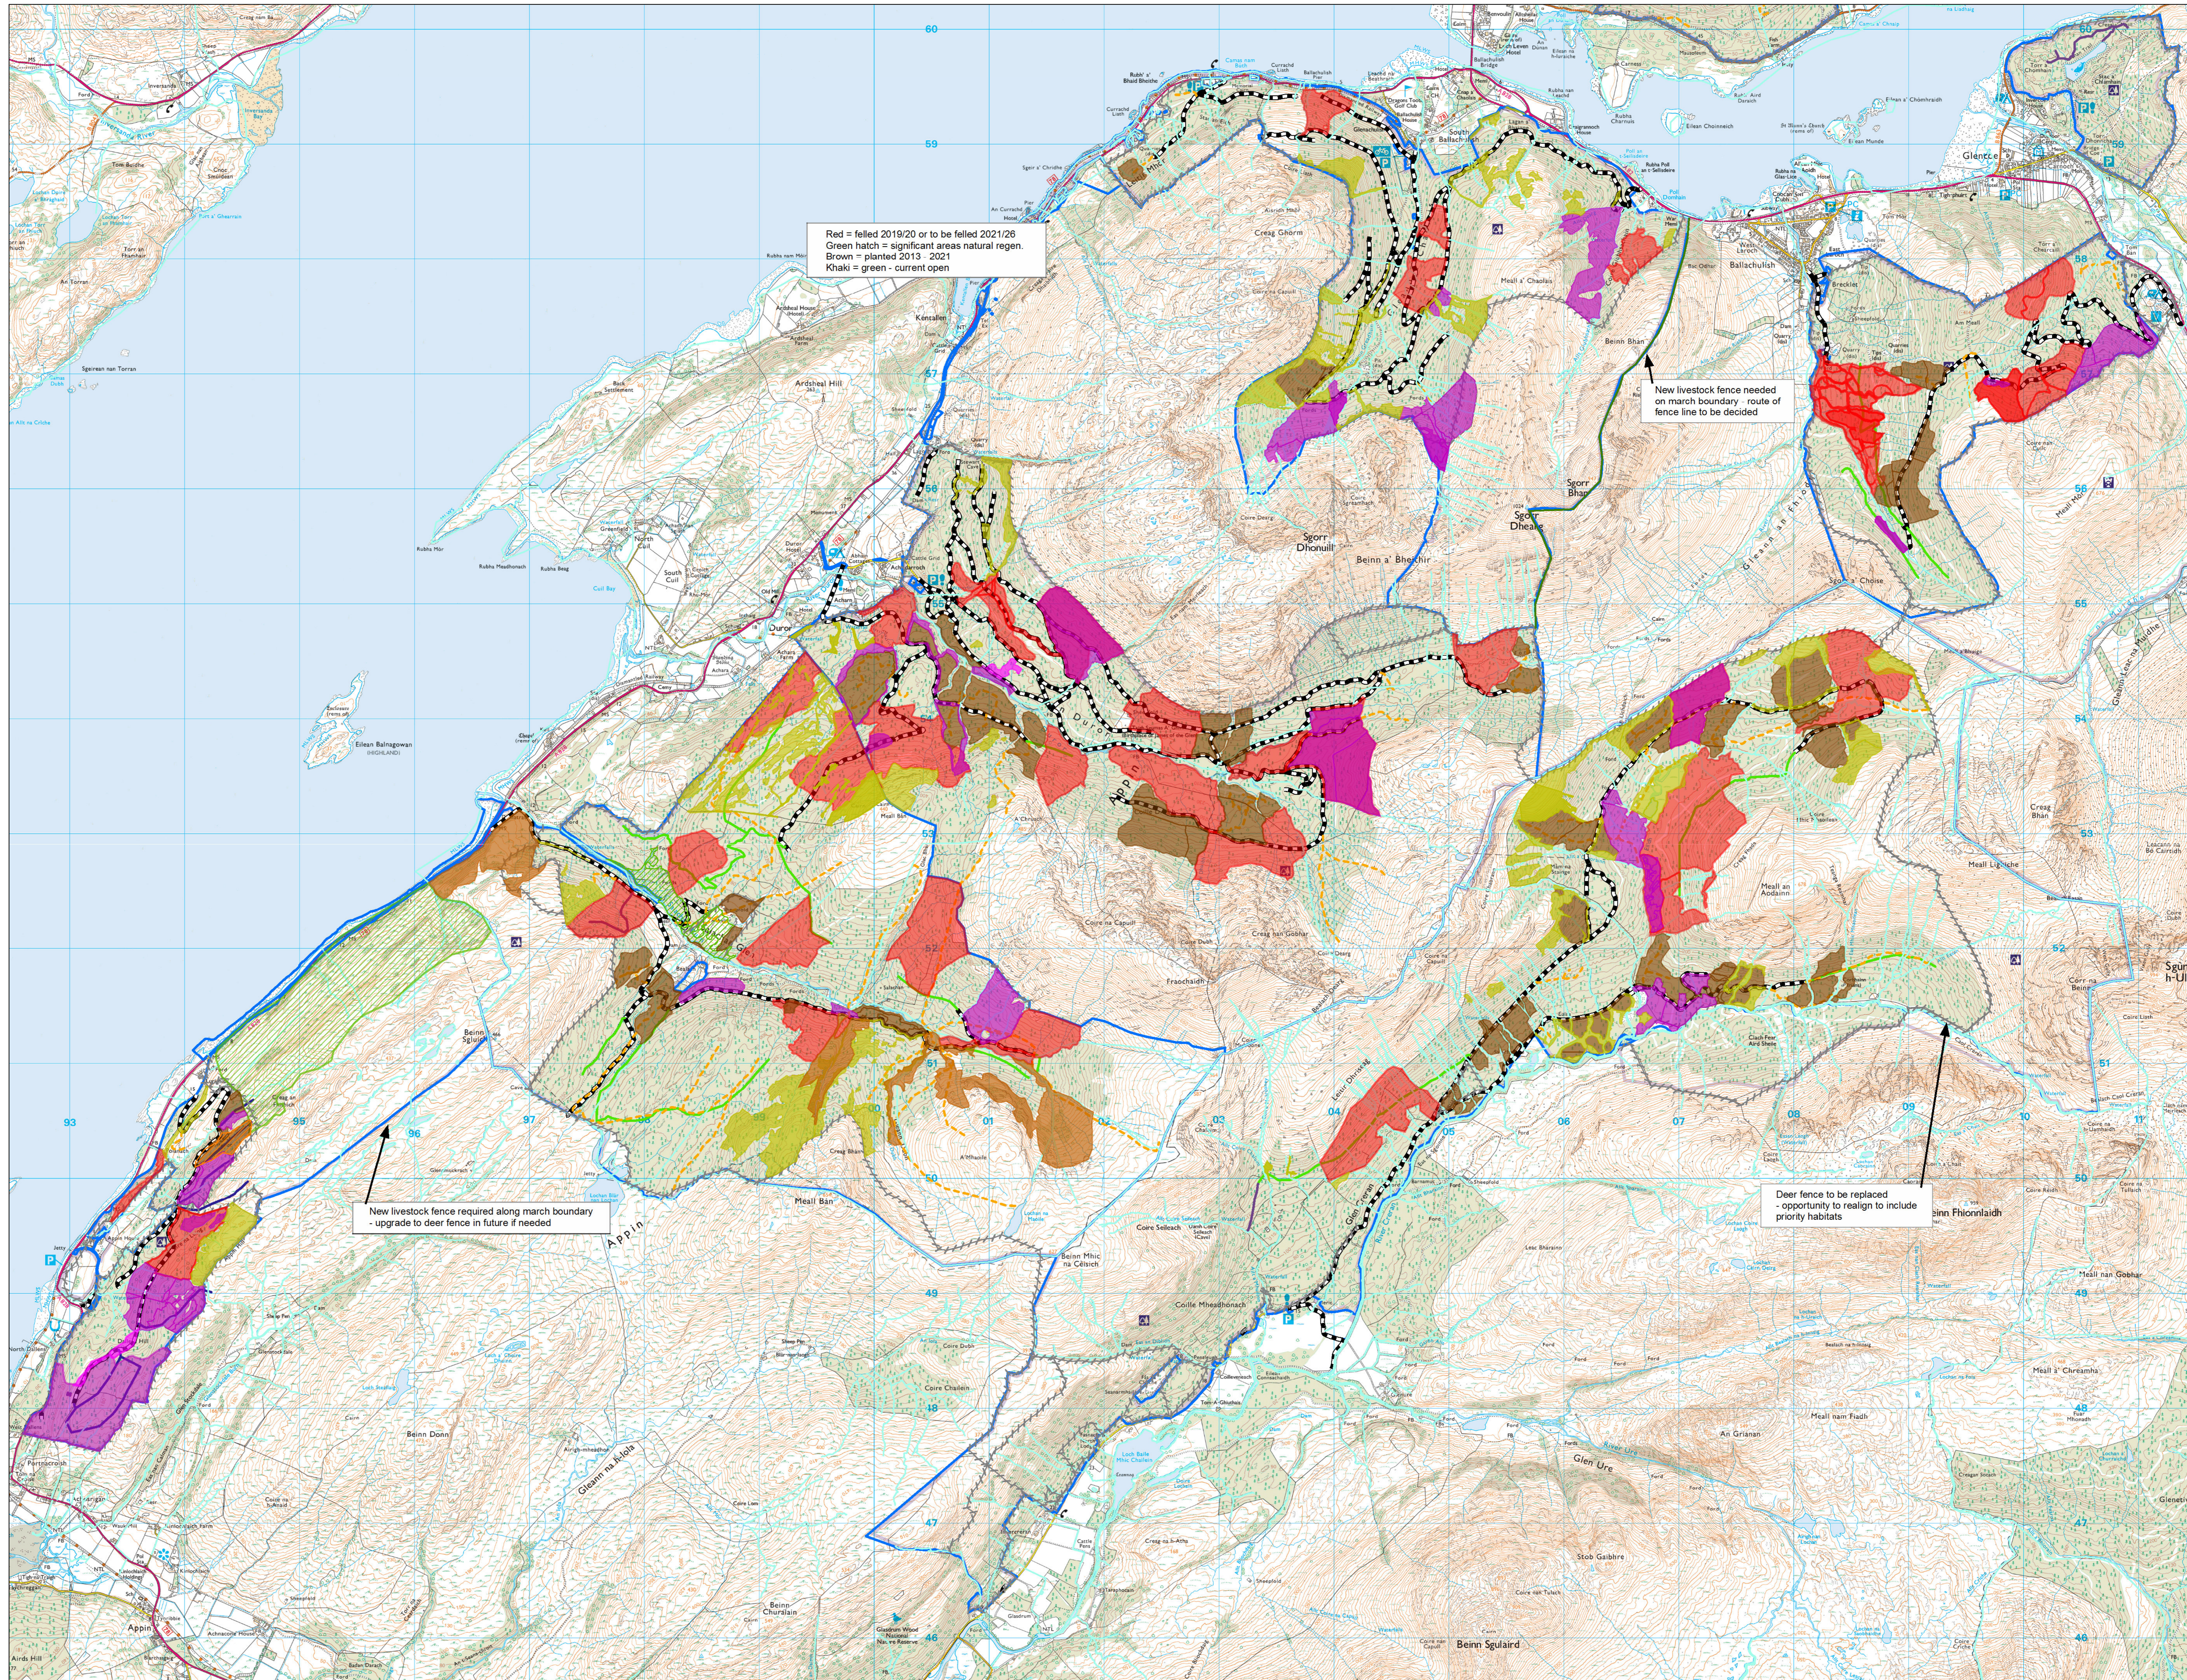

Sites vulnerable to browsing

Author: Mandie Currie

Scale @ A0: 1:20,000

Date: 02/08/2021

Legend

Fences (Scot.)

Fences (Scot.)

Watercourses

Watercourses

ATV/forwarder tracks

ATV/forwarder tracks

Planned ATV/forwarder Tracks

ATV

Forwarder

Planned Roads

Planned Roads

Forest Roads

Forest Roads

Land Management Plan Areas

Land Management Plan Areas

0 0.275 0.55 1.1 1.65 2.2 km

Reproduced by permission of Ordnance Survey on behalf of HMSO. © Crown copyright and database right 2021. All rights reserved. Ordnance Survey Licence number 100024925. © Getmapping Plc and Bluesky International Limited 2021.

Scotland's national forests and land are responsibly managed to the UK Woodland Assurance Standard.