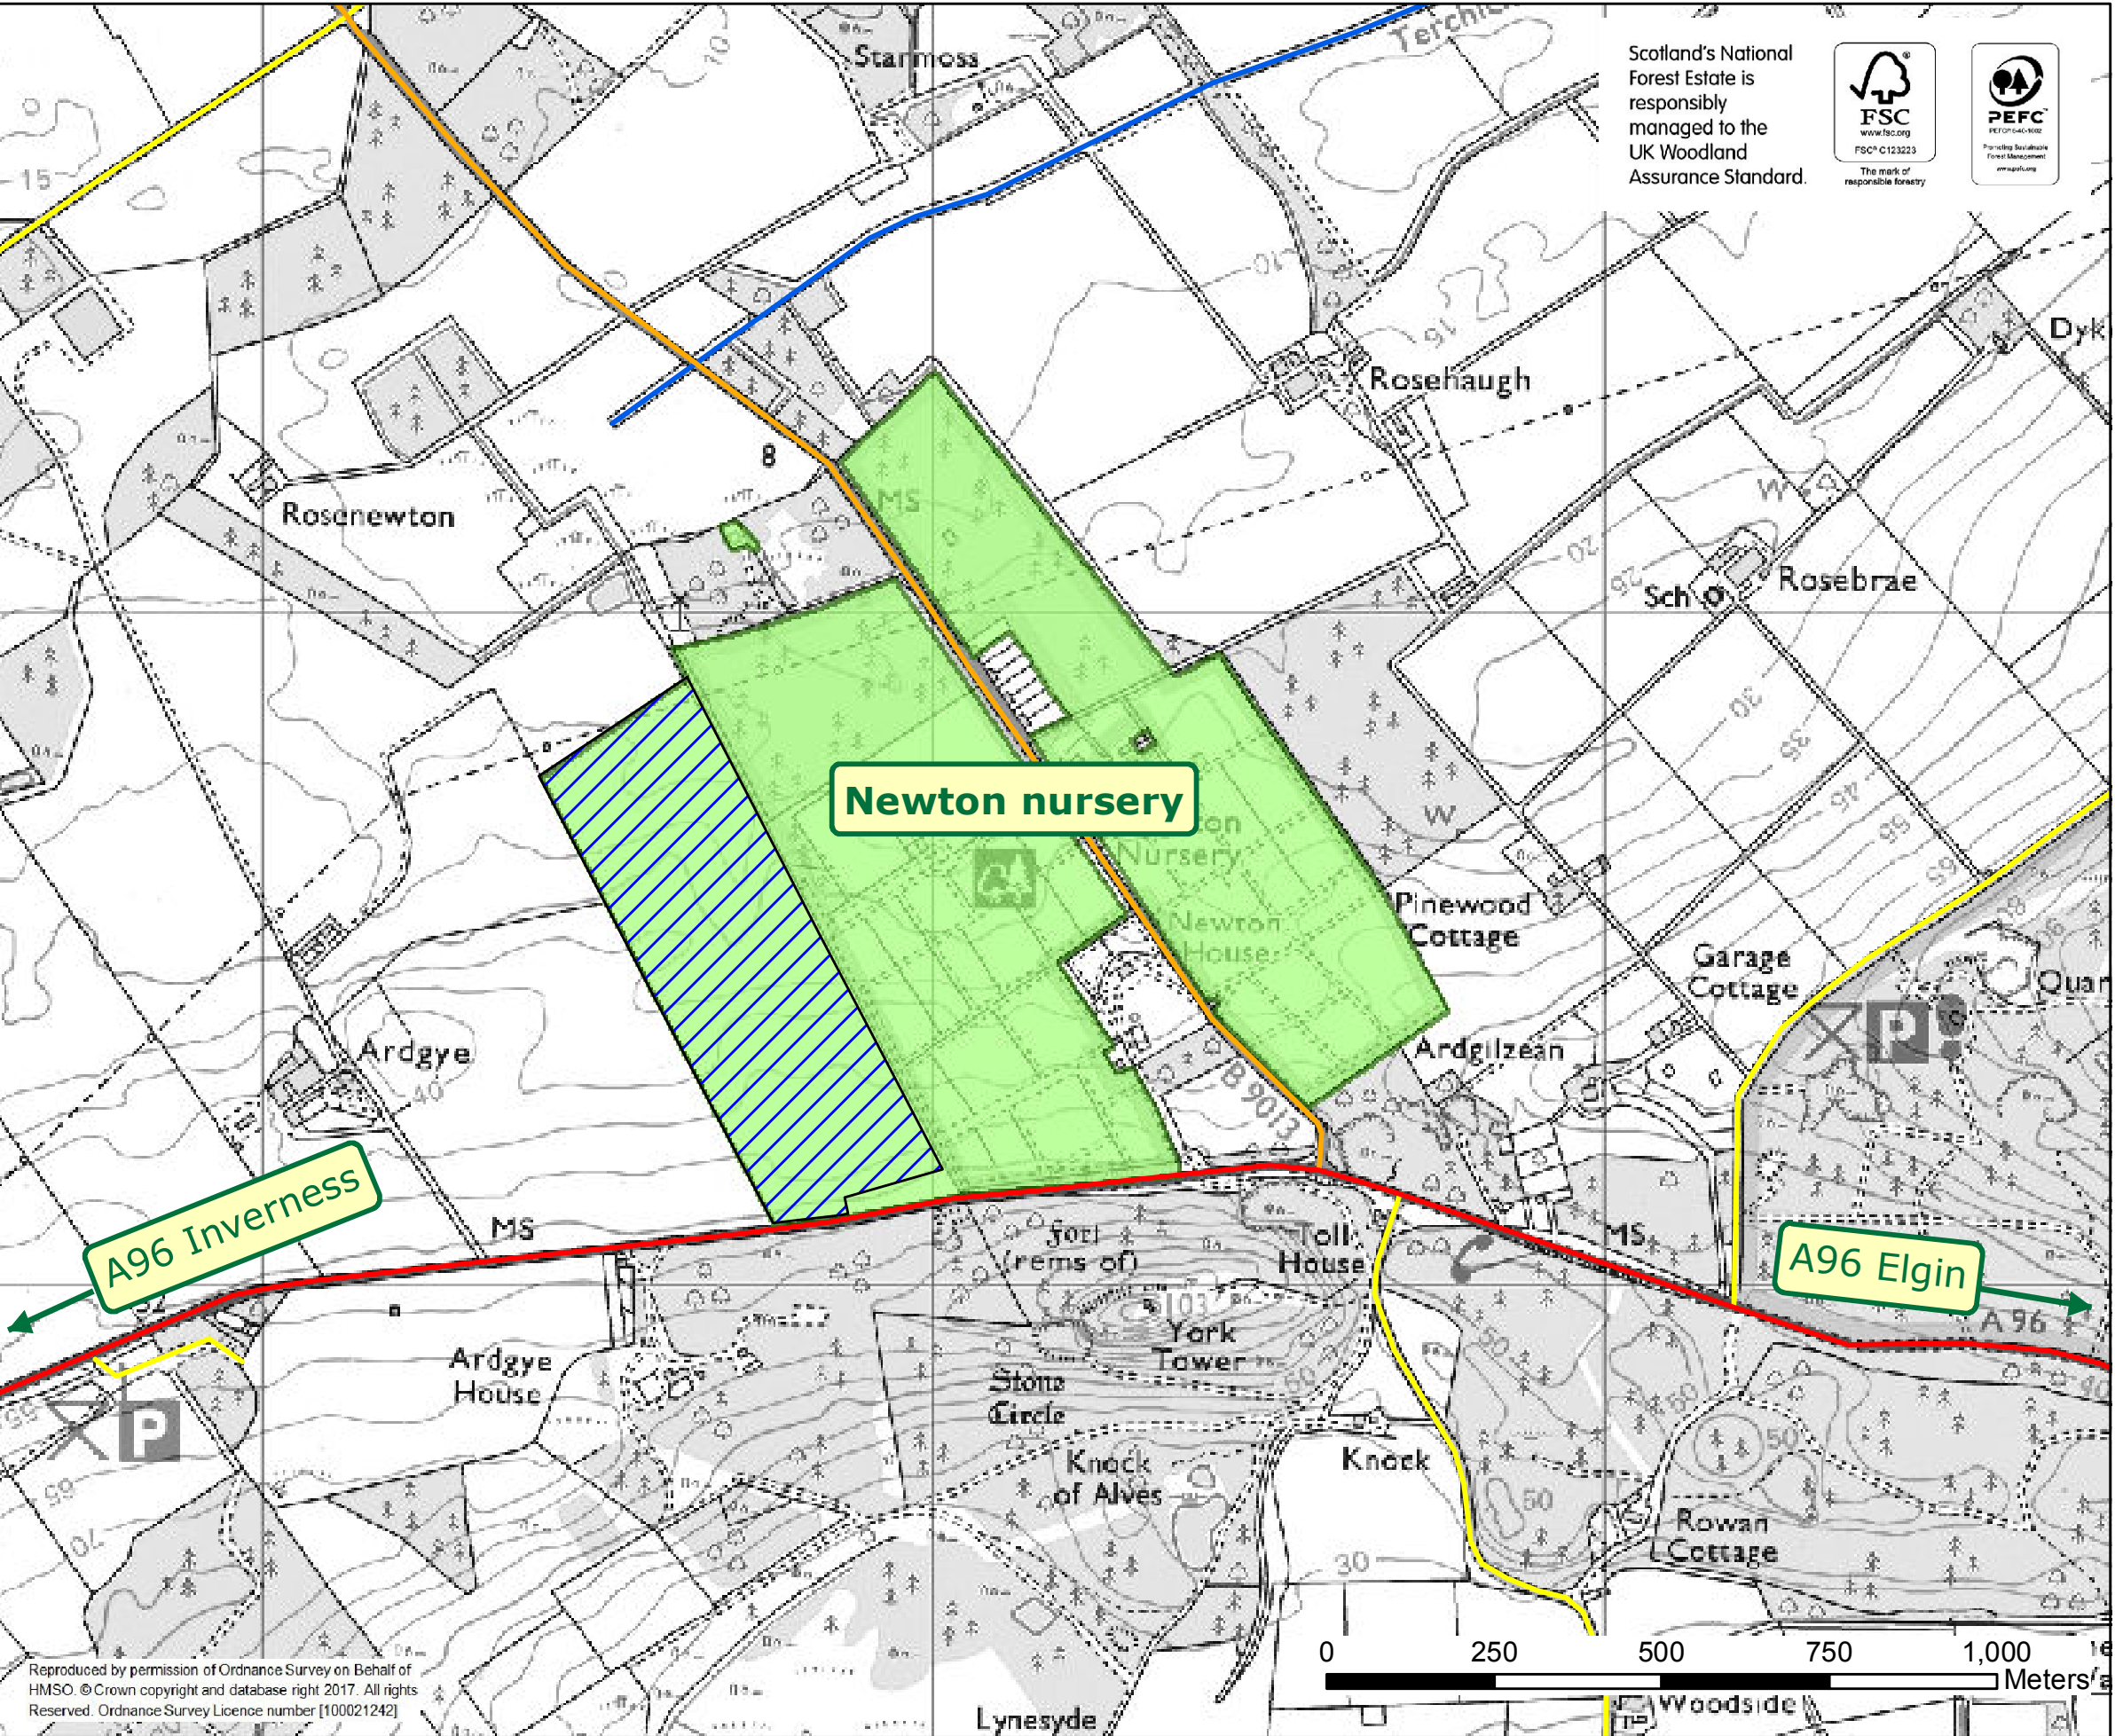

Scotland's National Forest Estate is responsibly managed to the UK Woodland Assurance Standard.

Moray & Aberdeenshire Forest District Newton nursery

Map 1 Location

O.S. Grid Ref NJ 162 637
Date July 2017
Scale: 1:10,000 @ A4

-  Newton nursery
-  Leased ground
-  A road
-  B road
-  Minor road
-  Watercourse

Reproduced by permission of Ordnance Survey on Behalf of HMSO. © Crown copyright and database right 2017. All rights Reserved. Ordnance Survey Licence number [100021242]