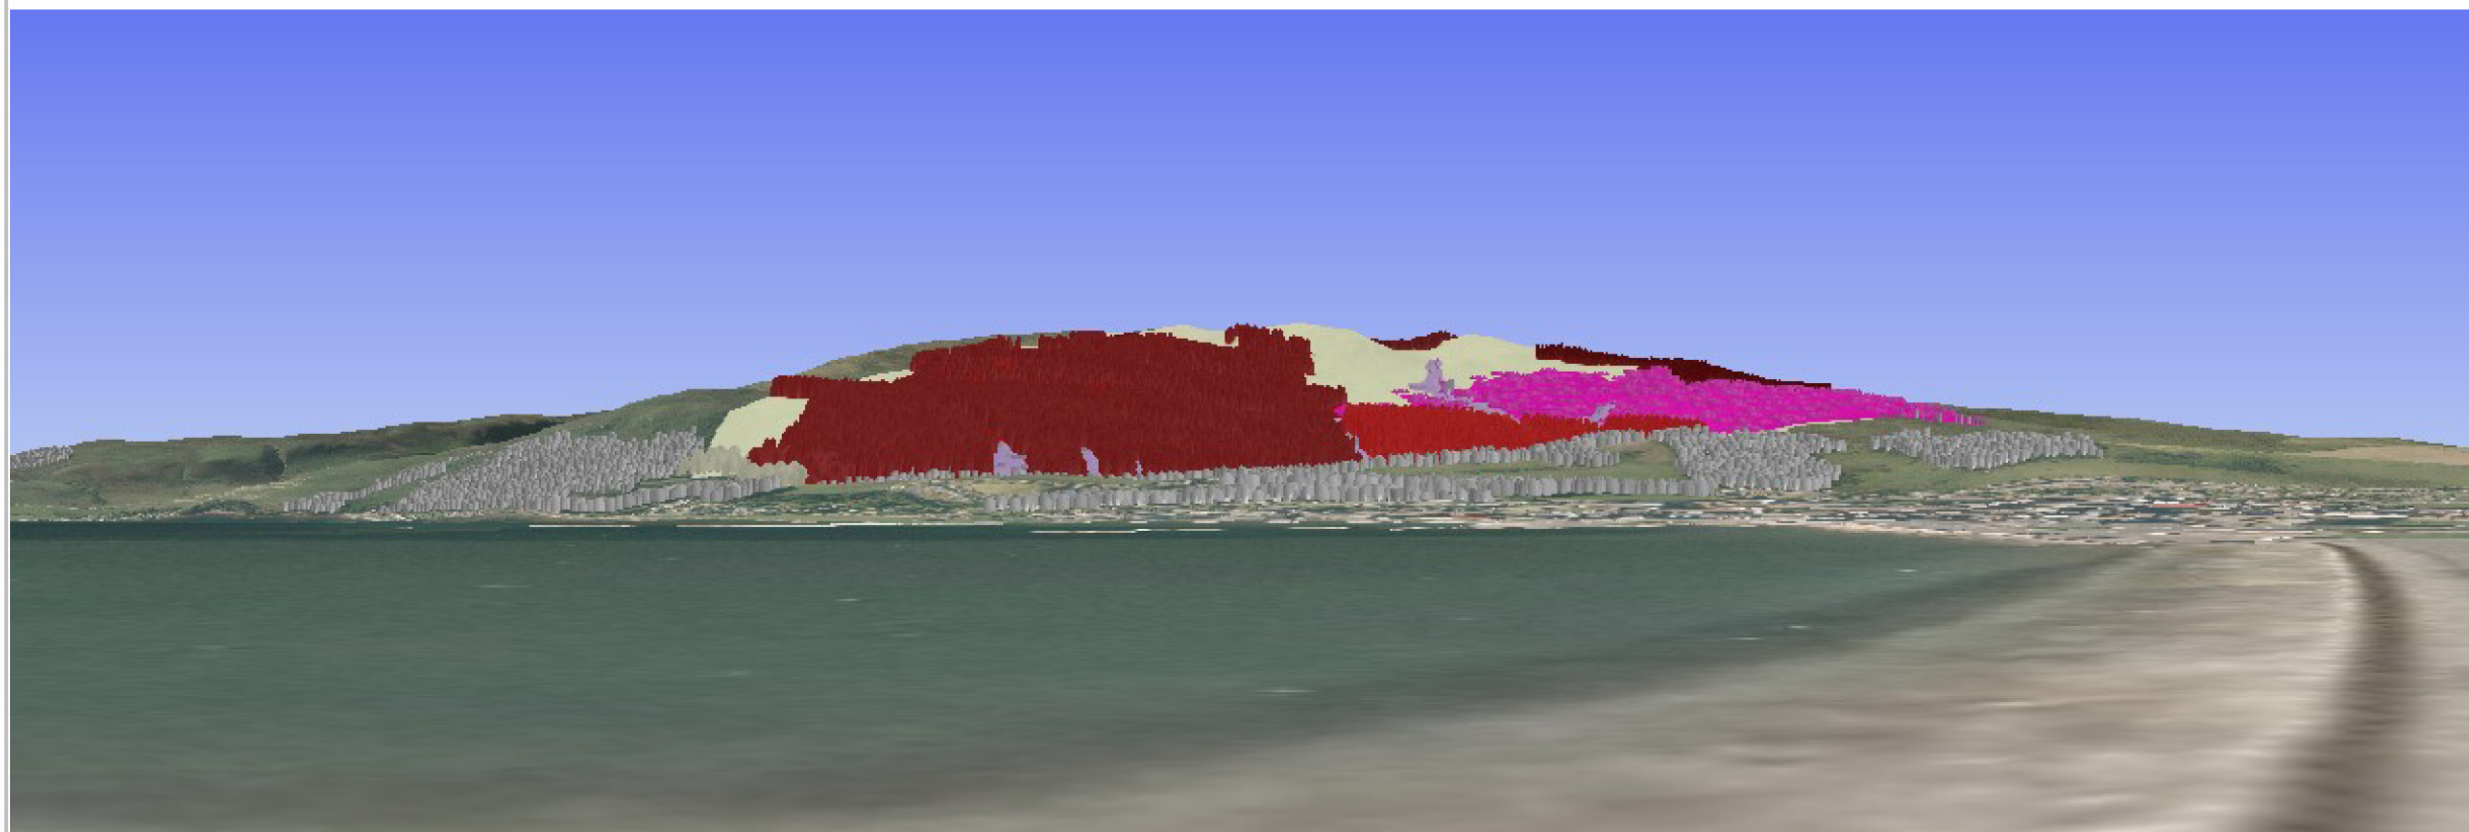

Forestry and
Land Scotland
Coilltearachd agus
Fearann Alba

Reproduced by permission of Ordnance Survey on behalf of HMSO.
© Crown copyright and database right [2022]. All rights reserved.
Ordnance Survey Licence number [100024925]

Copyright Getmapping plc

WEST REGION BEINN GHUILEAN

View View 2 - War memorial
Grid Ref: NR721208
Date: 24/10/2022

Visualisation of Felling proposals

Visualisation year
Photograph 2022

Felling 2022

Felling Phases have a rolling 5 year period and
for visualisations start on the date shown above.

- 2022/23
- 2023/24
- 2024/25
- 2098/99

Scotland's National
Forest Estate is
responsibly
managed to the
UK Woodland
Assurance Standard.