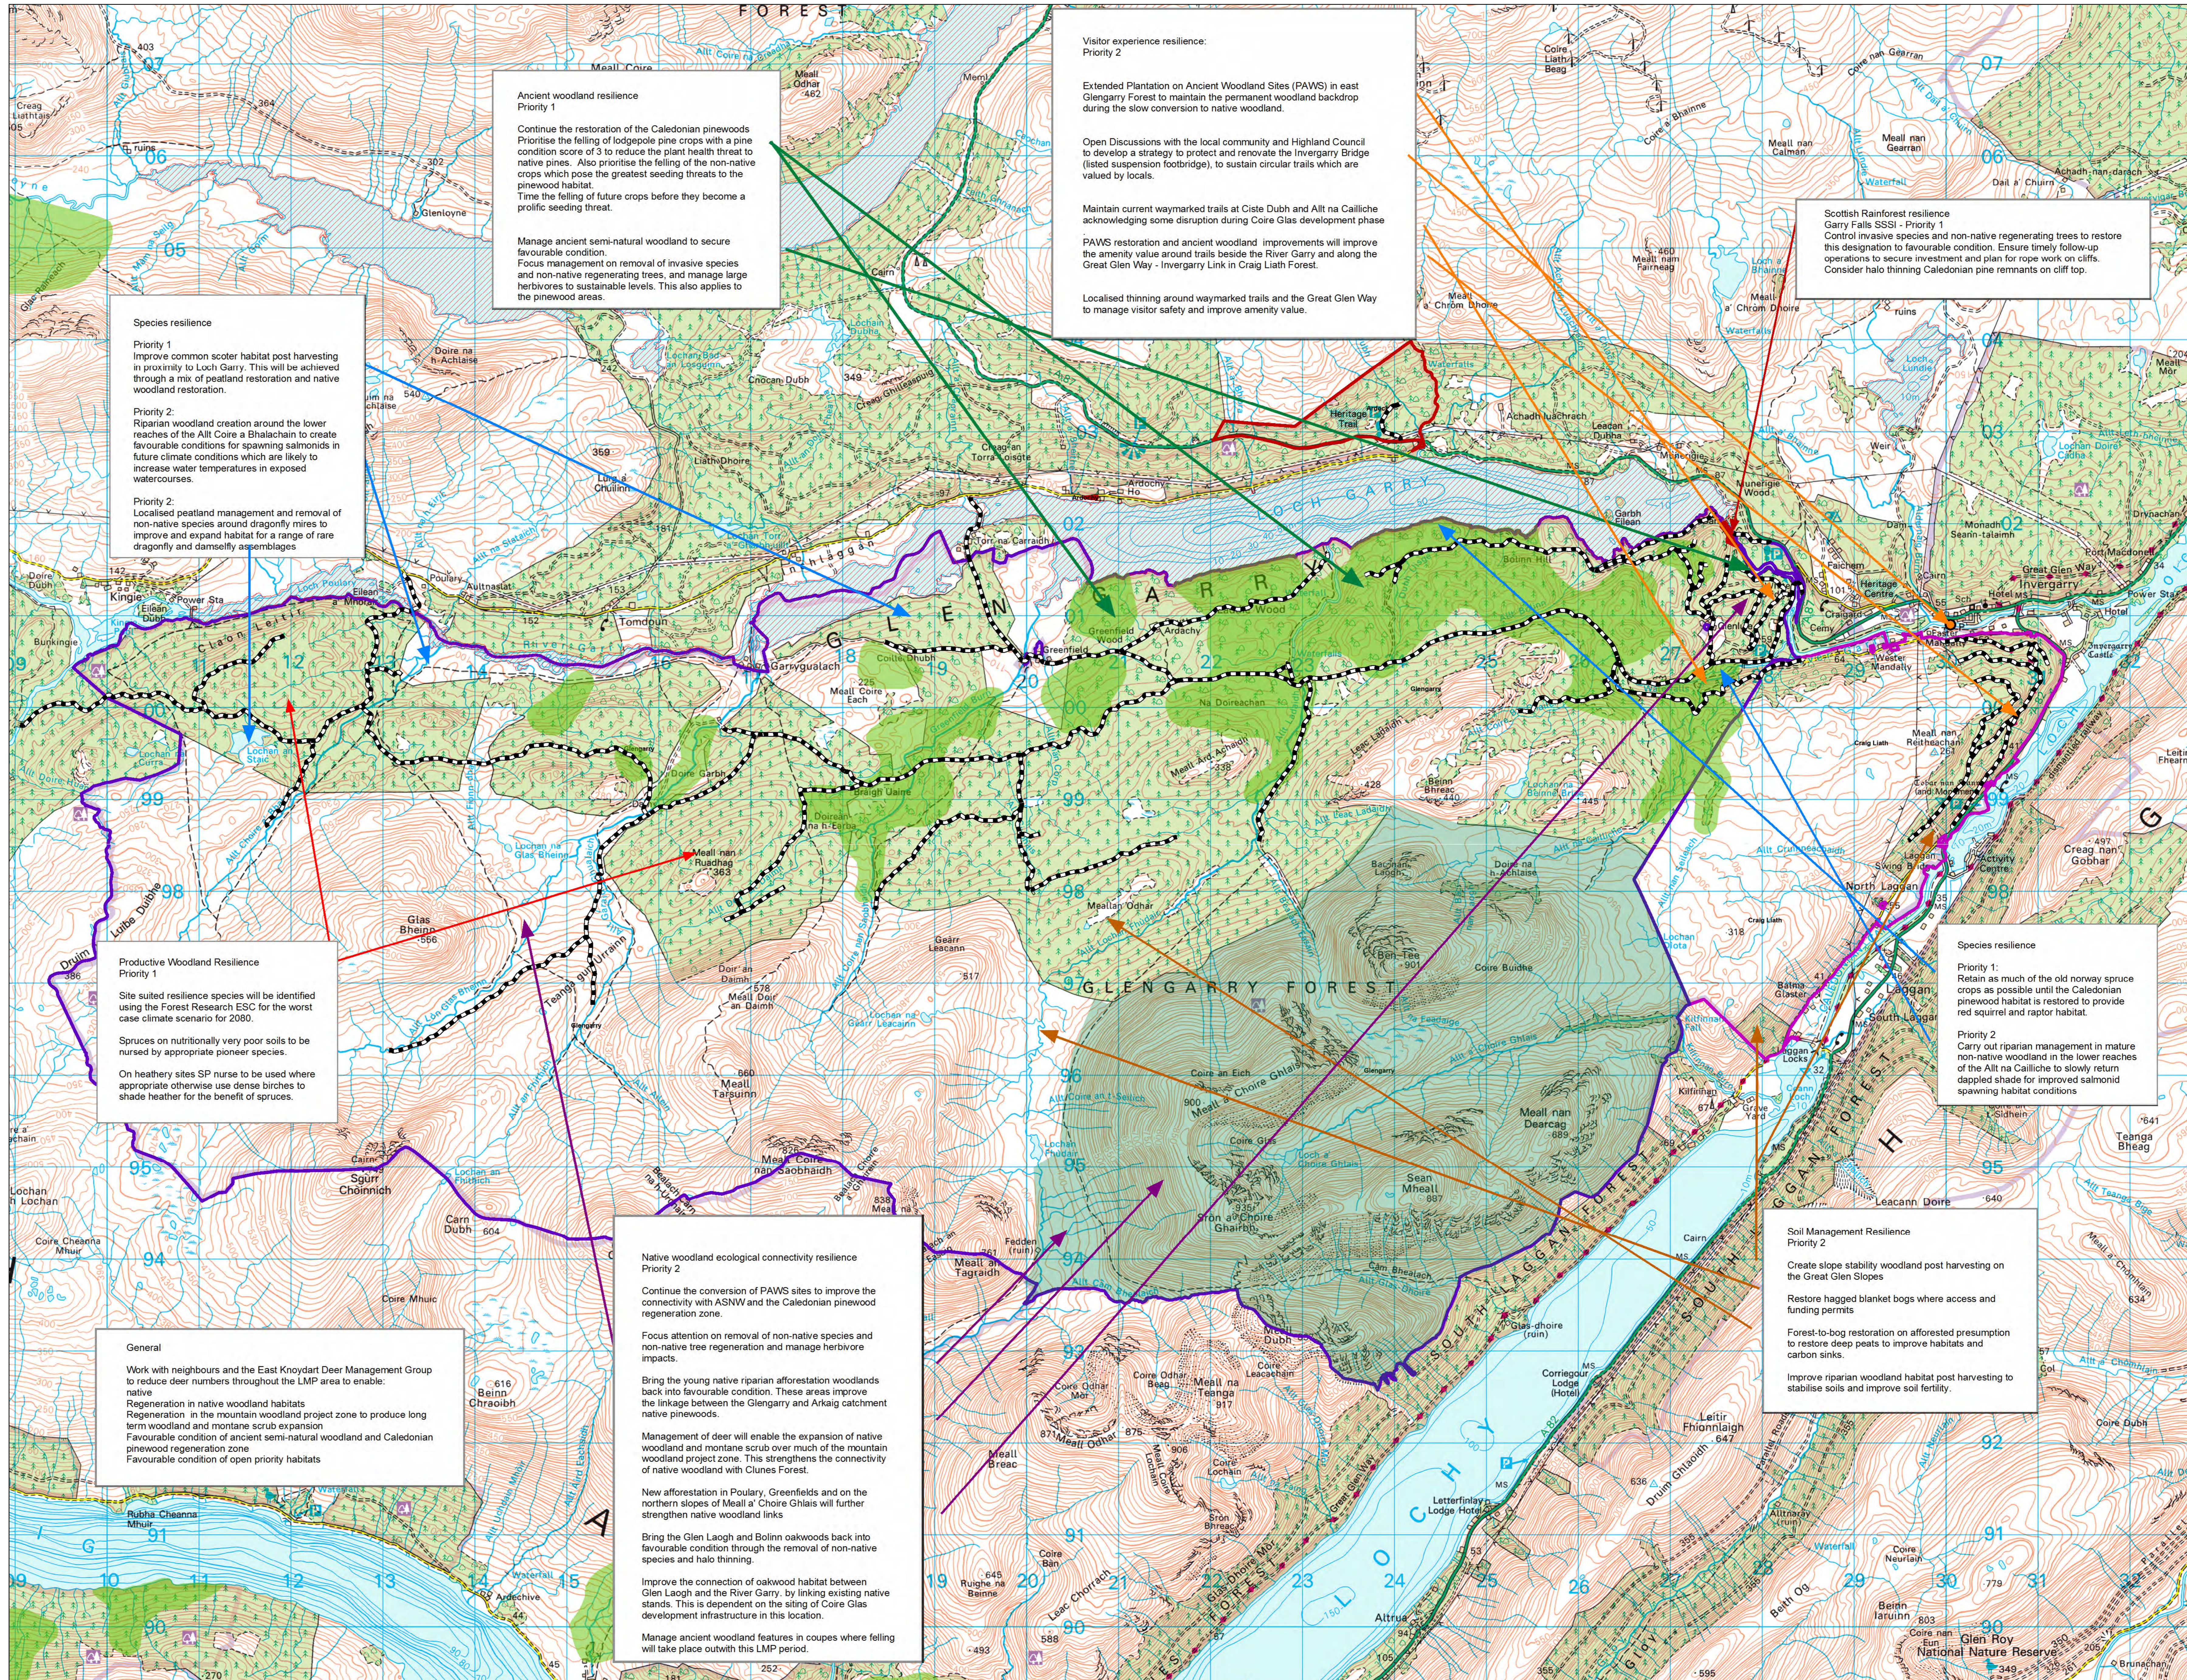

Glengarry LMP - Concept

Author: Catriona MacIannan

Scale @ A0: 1:25,000

Date: 31/08/2024

Legend

- Forest Roads**
- Forest Roads
 - Glengarry_Boundary
 - Cal_Pine_Regener...
 - Sites of Special Scientific Interest
- Special Protection Areas**
- Special Protection Areas
- Blocks**
- Ardochy
 - Craig Liath
 - Glengarry

Reproduced by permission of Ordnance Survey on behalf of HMSO.
© Crown copyright and database right 2024. All rights reserved.
Ordnance Survey Licence number 100024925.
© Getmapping Plc and Bluesky International Limited 2024.

Scotland's national forests and land are responsibly managed to the UK Woodland Assurance Standard.