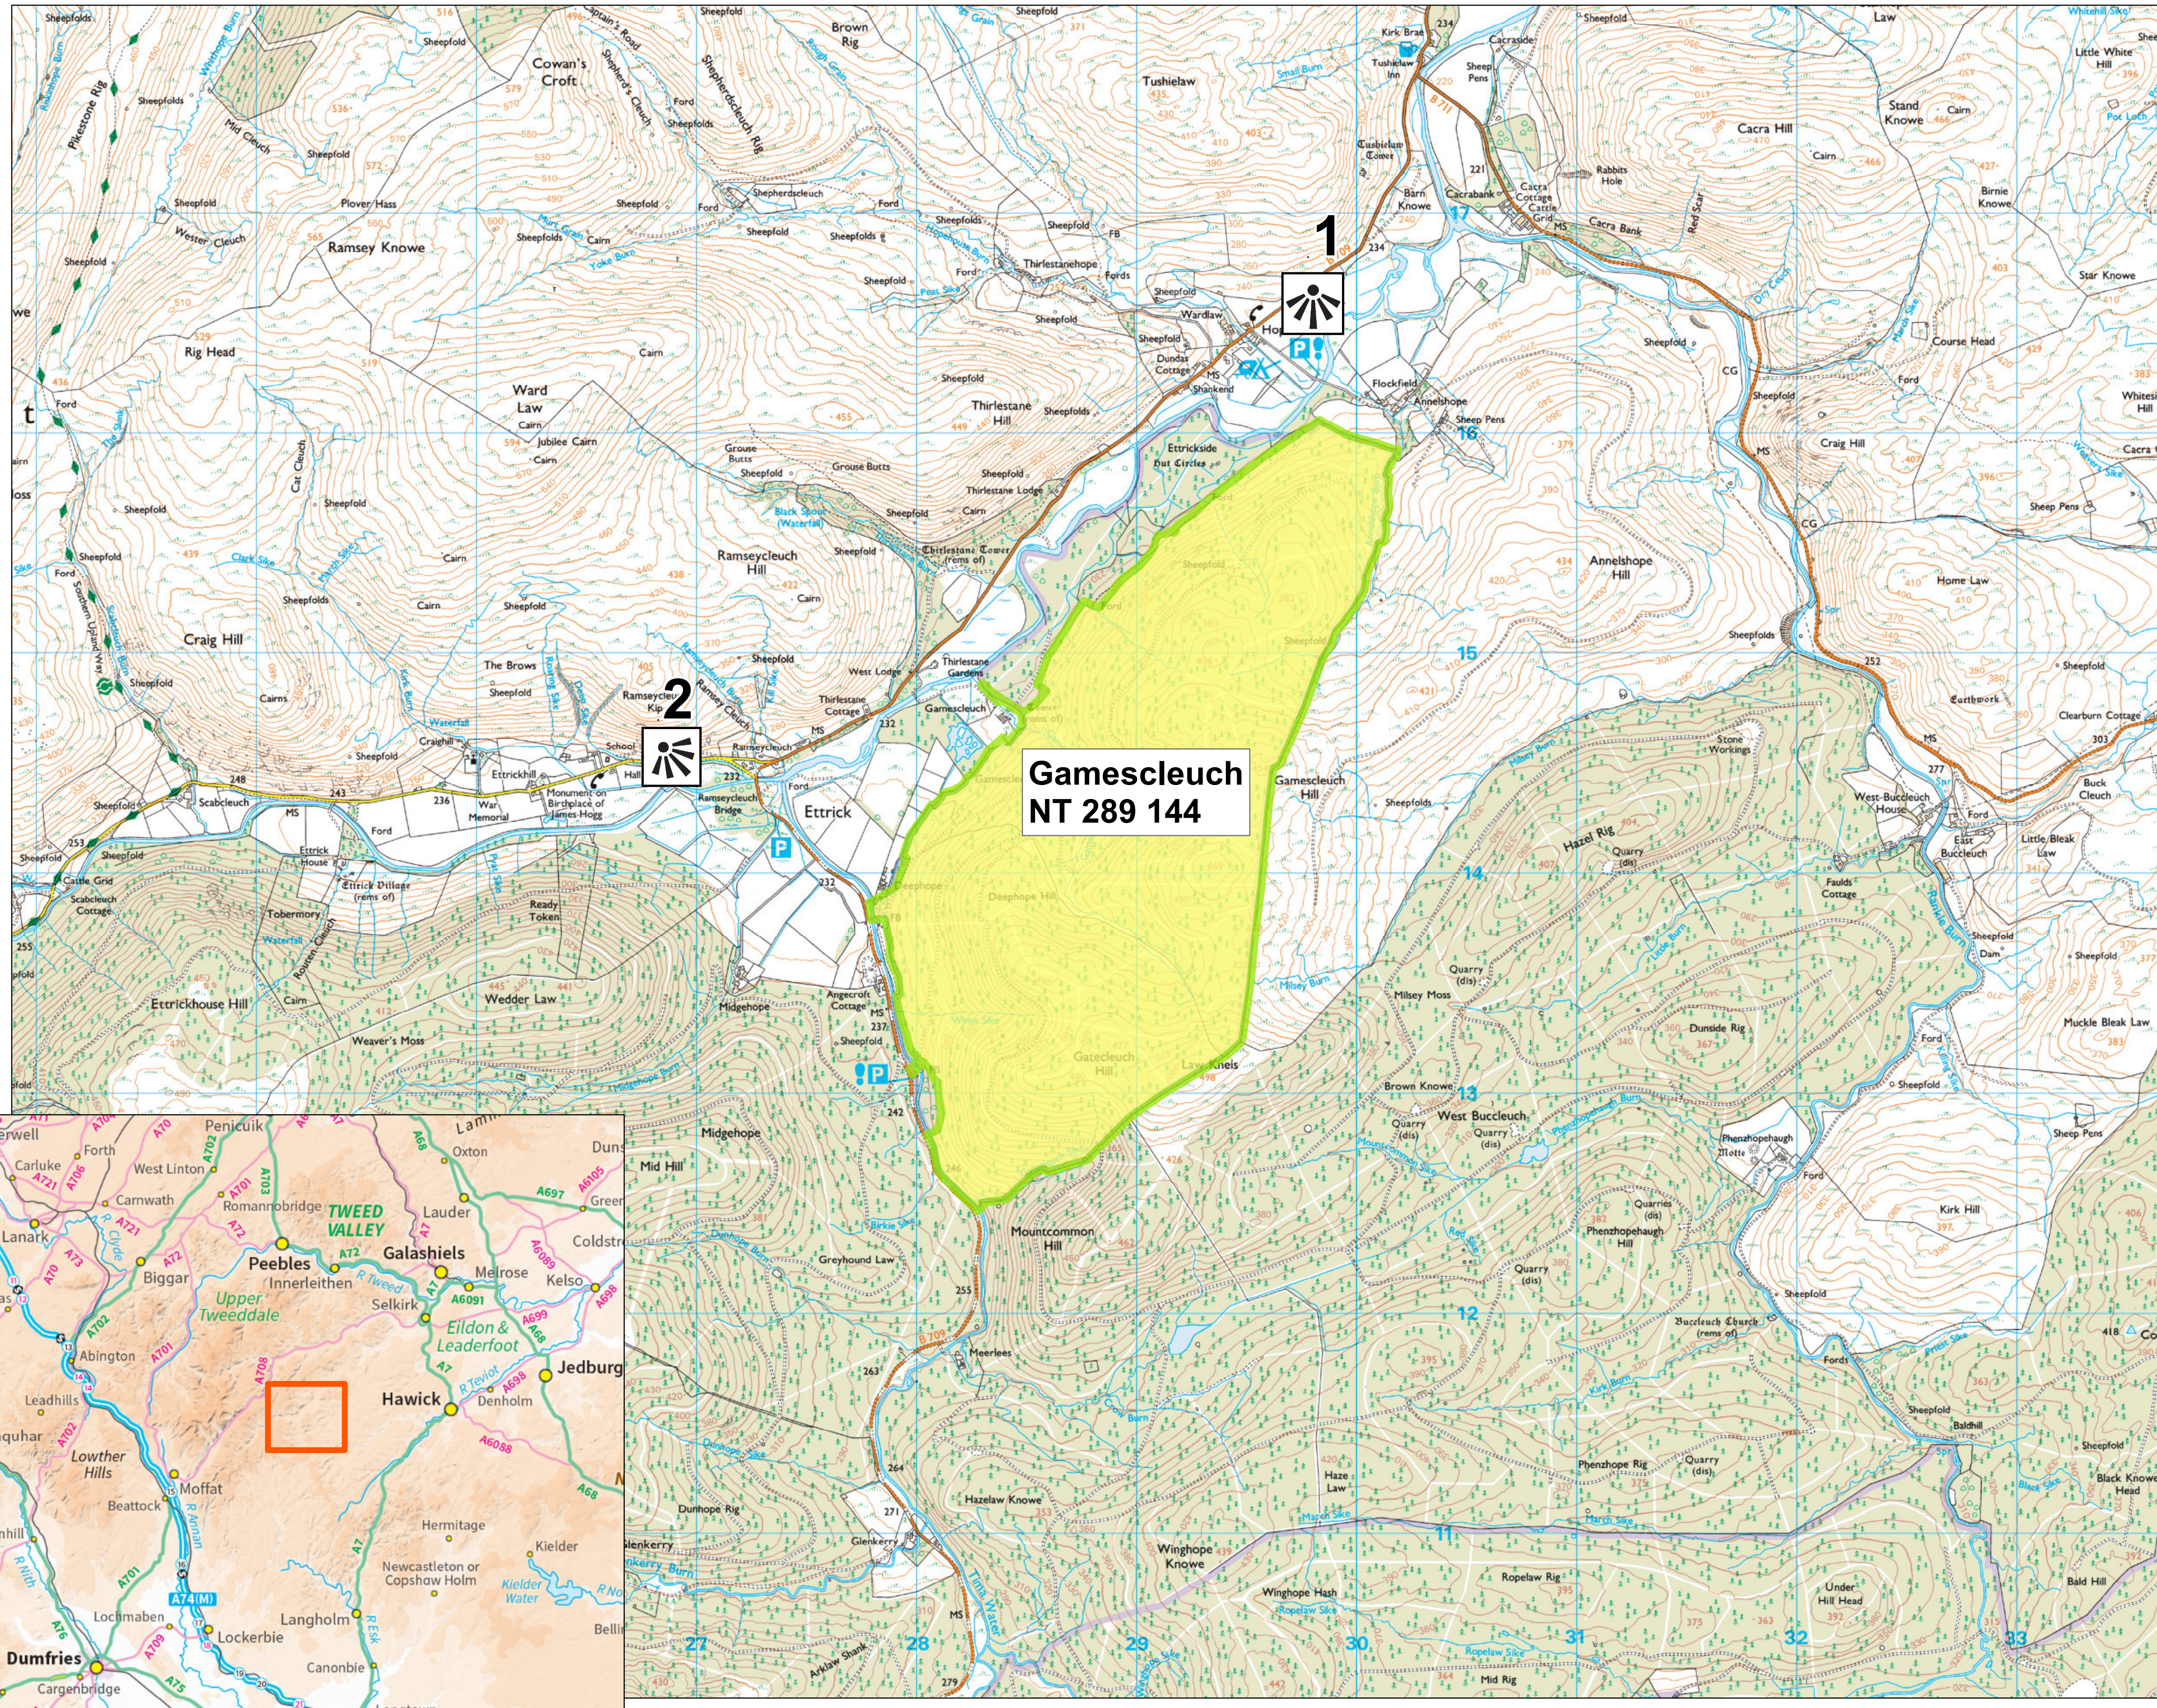

Gamesleuch Map 1: Location

Author: Tom Harvey

Scale @ A1: 1:15,000

Date: 15/03/2022

Reproduced by permission of Ordnance Survey on behalf of HMSO. © Crown copyright and database right [2022]. All rights reserved. Ordnance Survey Licence number [100021242]. © Getmapping Plc and Bluesky International Limited 2022.