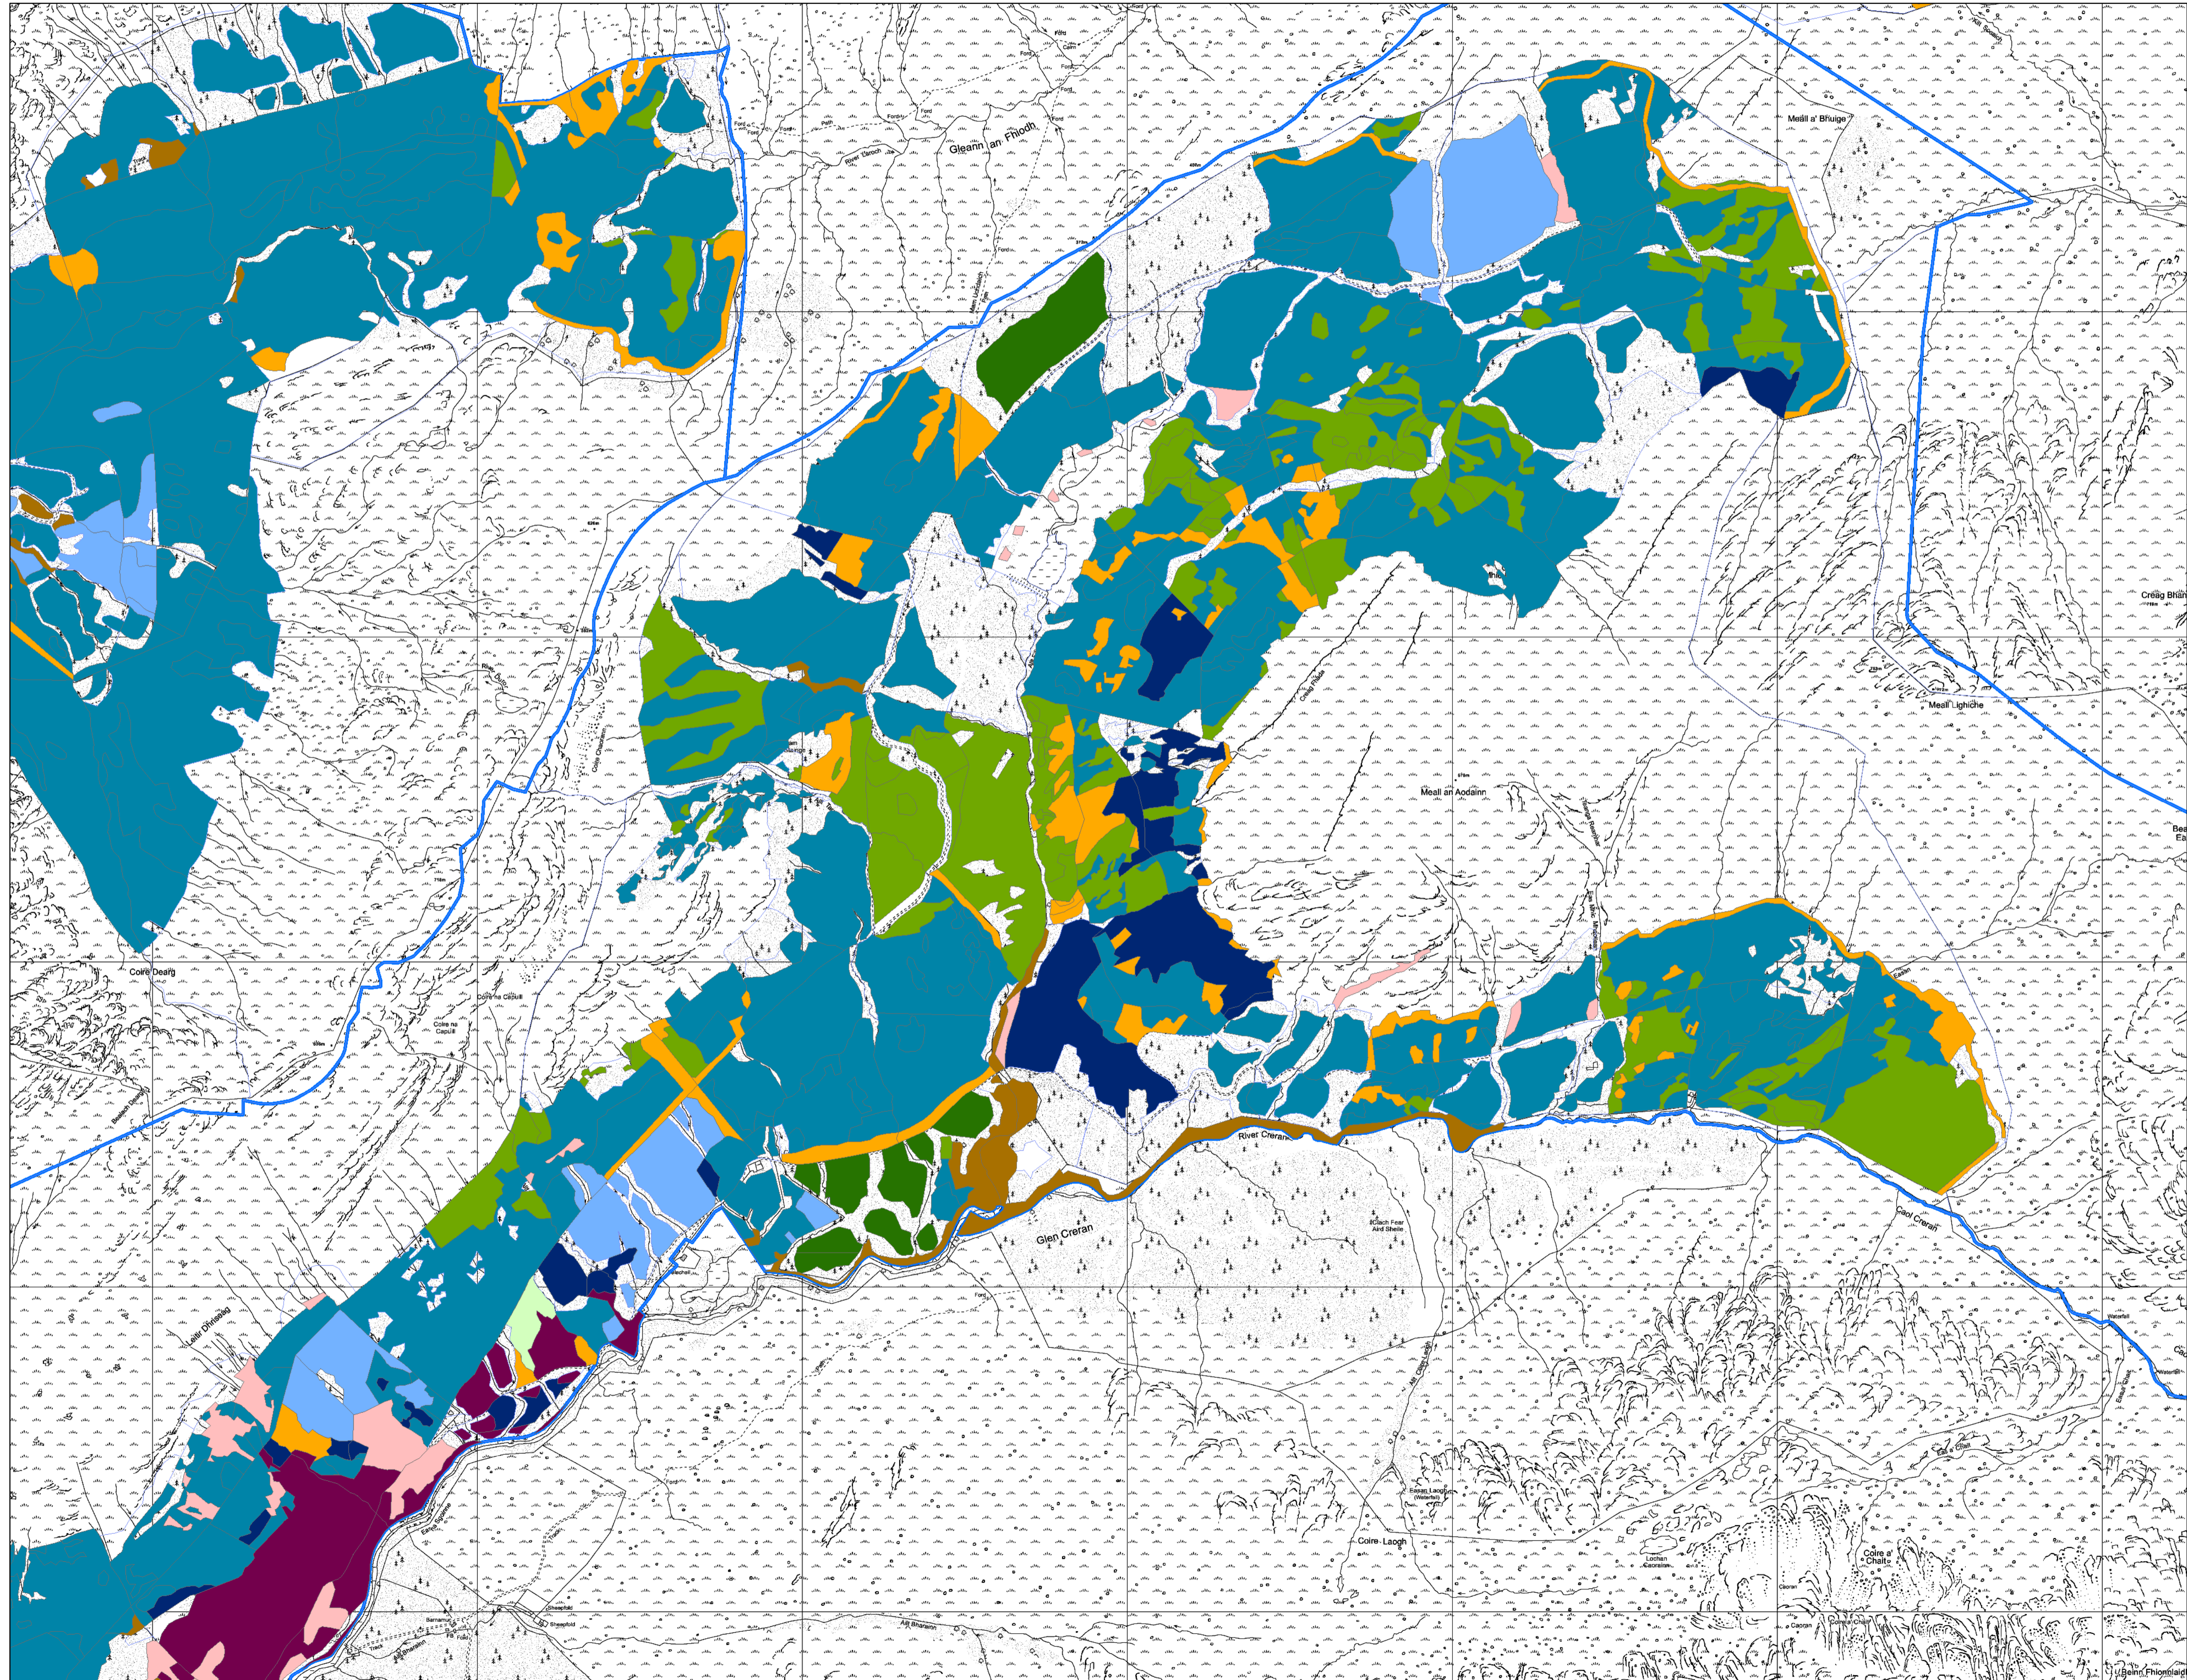

### Creran N Current Species

Author: Mandie Currie

Scale @ A1: 1:10,000

Date: 12/06/2020

#### Legend

##### Sub-compartments (Species)

- Ash
- Beech
- Birch
- Oak
- Other Broadleaves
- Other Conifers
- Douglas Fir
- Larch
- Lodgepole Pine
- Norway Spruce
- Scots Pine
- Sitka Spruce
- No Species

##### Land Management Plan Areas

- Land Management Plan Areas

0 0.075 0.15 0.3 0.45 0.6 km

Reproduced by permission of Ordnance Survey on behalf of HMSO.  
© Crown copyright and database right 2020. All rights reserved.  
Ordnance Survey Licence number 100024925.  
© Getmapping Plc and Bluesky International Limited 2020.