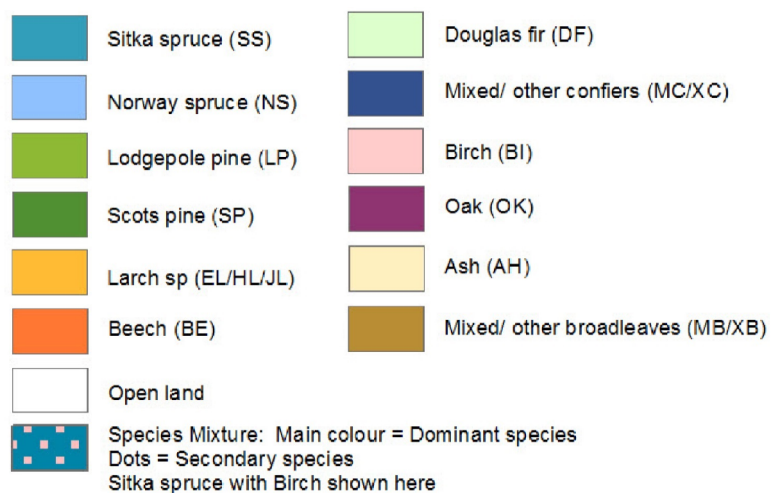

Title Present Species Central

Scale @ A3: 1:15,000

Date: 20/05/2024

Author: Rob.Cooper

Scotland's National Forest Estate is responsibly managed to the UK Woodland Assurance Standard.