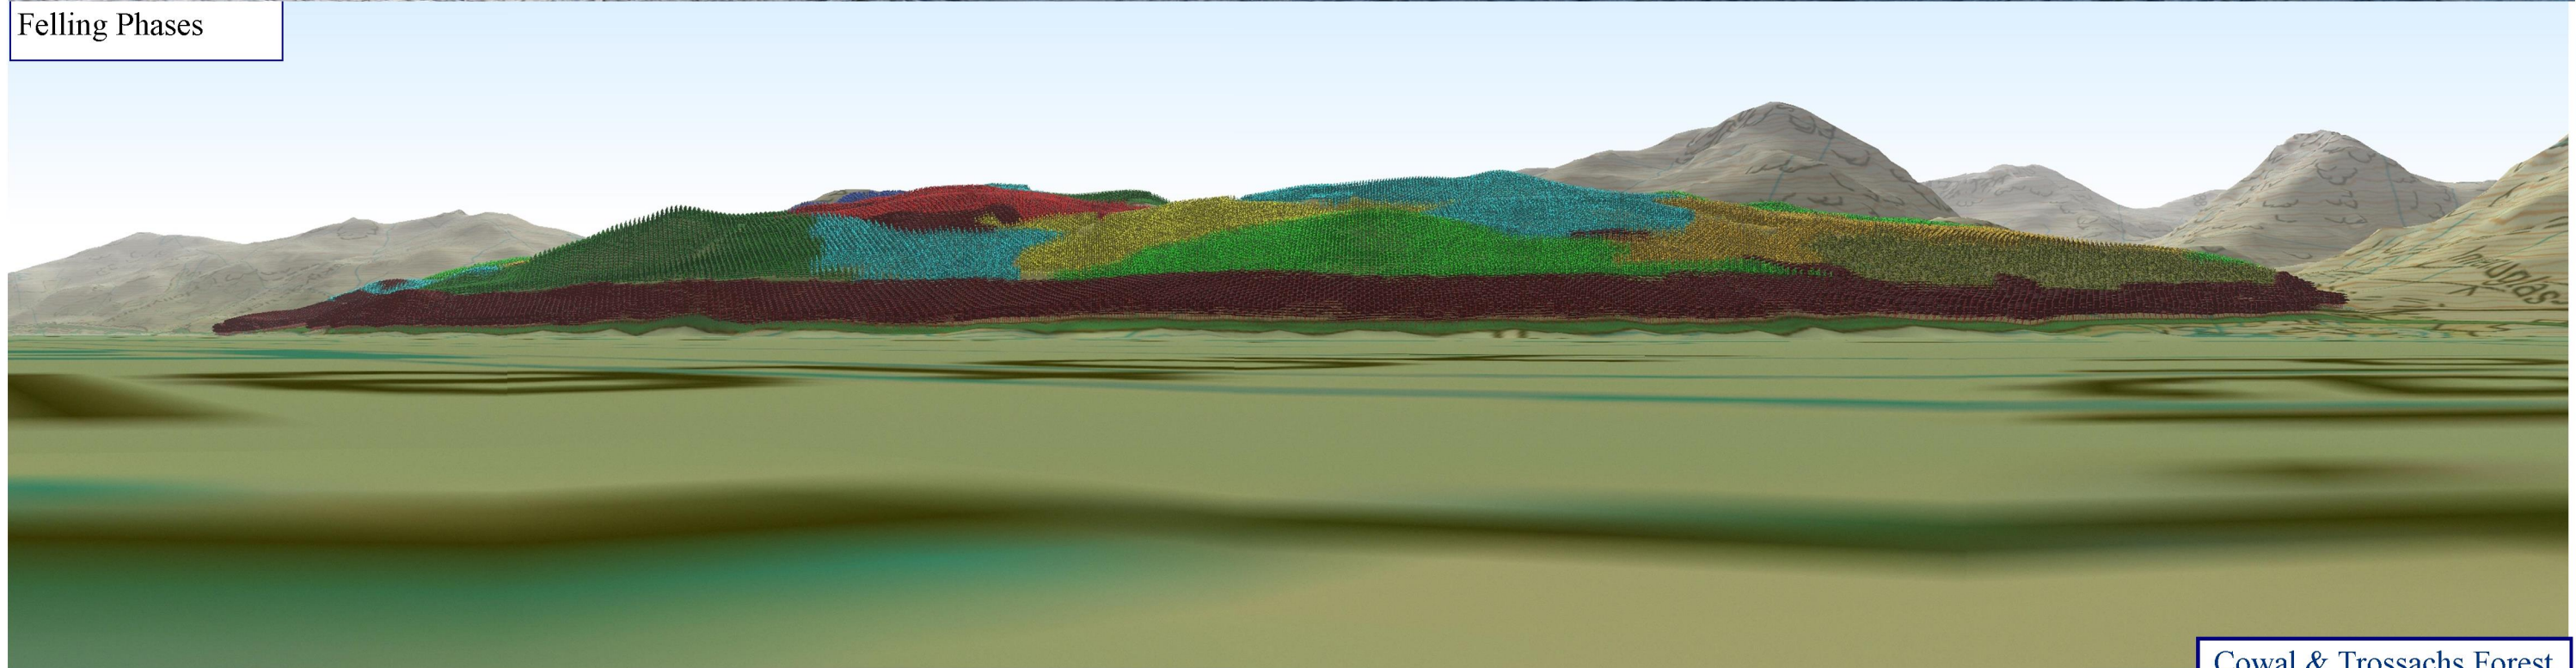

Current View

D3

Felling Phases

Cowal & Trossachs Forest District
Cruch Tarbeirt Forest Design Plan
Visualisation of Forest Management Proposals
Viewpoint 2: NN 337 088
Inversnaid Pier