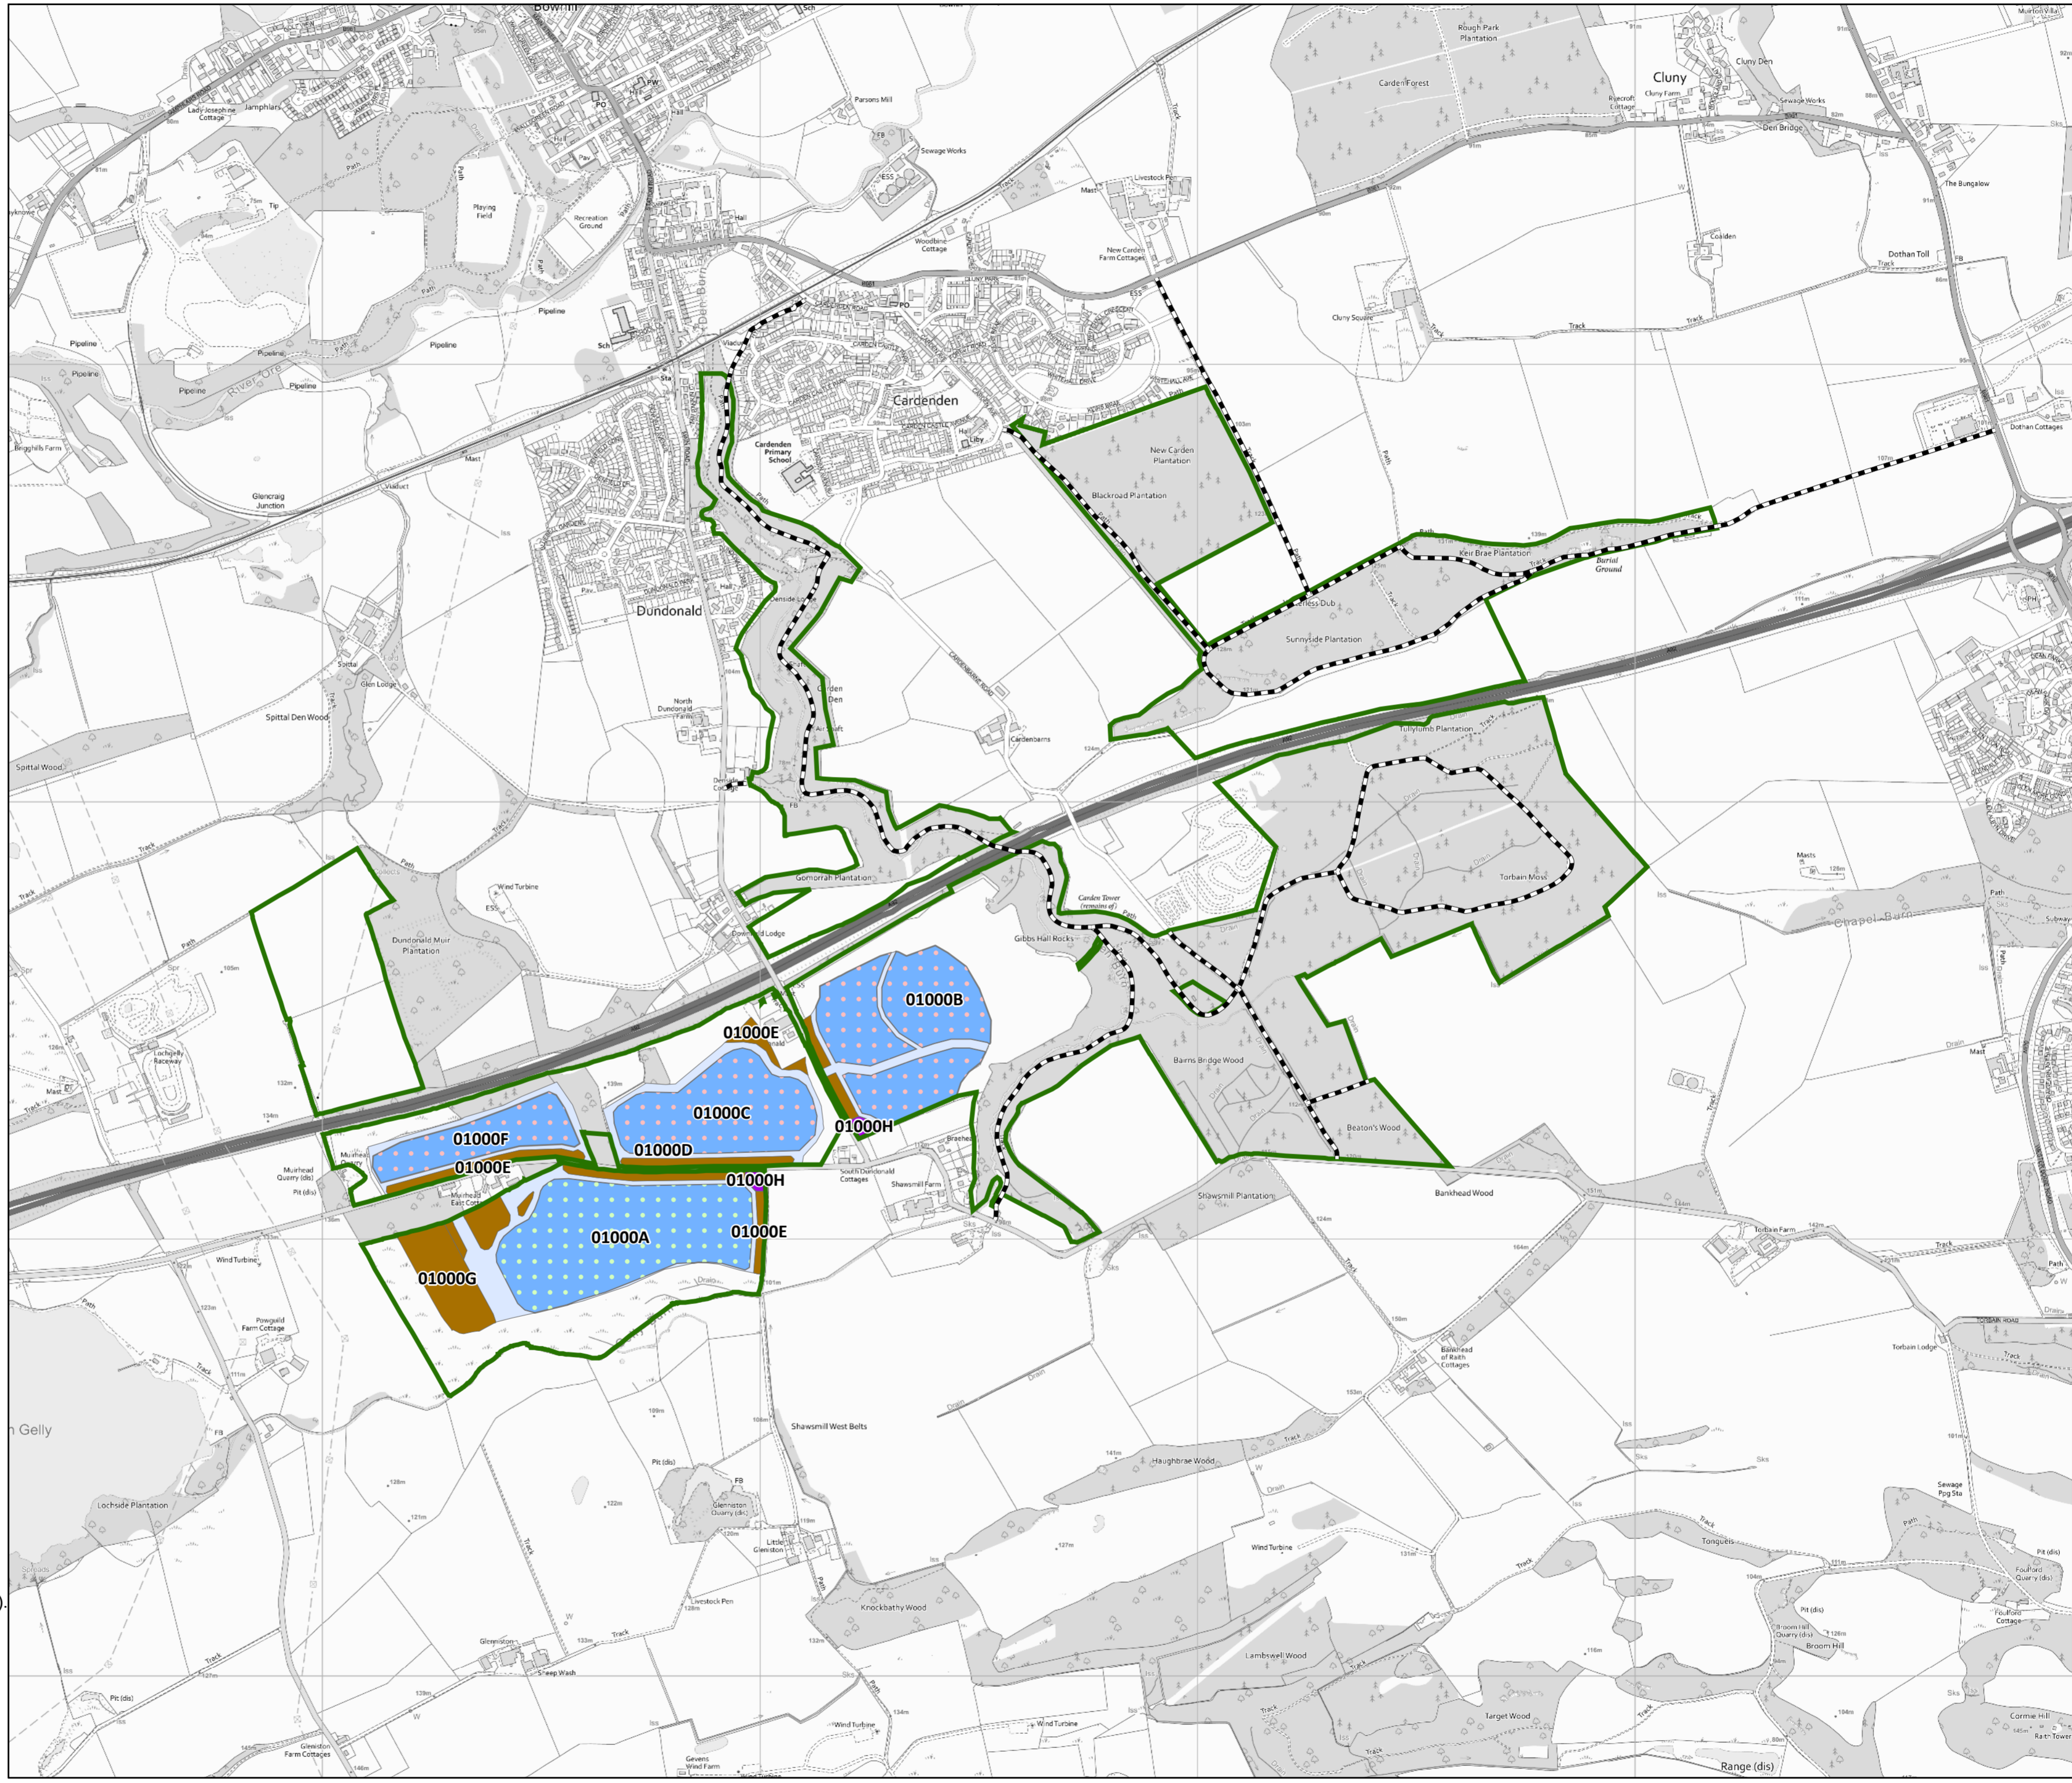

**South East Fife Woods LMP M13
Woodland creation**

Scale @ A2: 1:10,000
Date: 20/11/2024

- Legend**
- Land Management Plan Area
 - Forest Roads
 - Norway spruce with birch (and Douglas fir)
 - Norway spruce with Douglas fir
 - Oak (with birch)
 - Other broadleaves and woody shrubs

Reproduced by permission of Ordnance Survey on behalf of HMSO.
© Crown copyright and database right [2024]. All rights reserved.
Ordnance Survey Licence number [100024925].
© Getmapping Plc and Bluesky International Limited 2024.