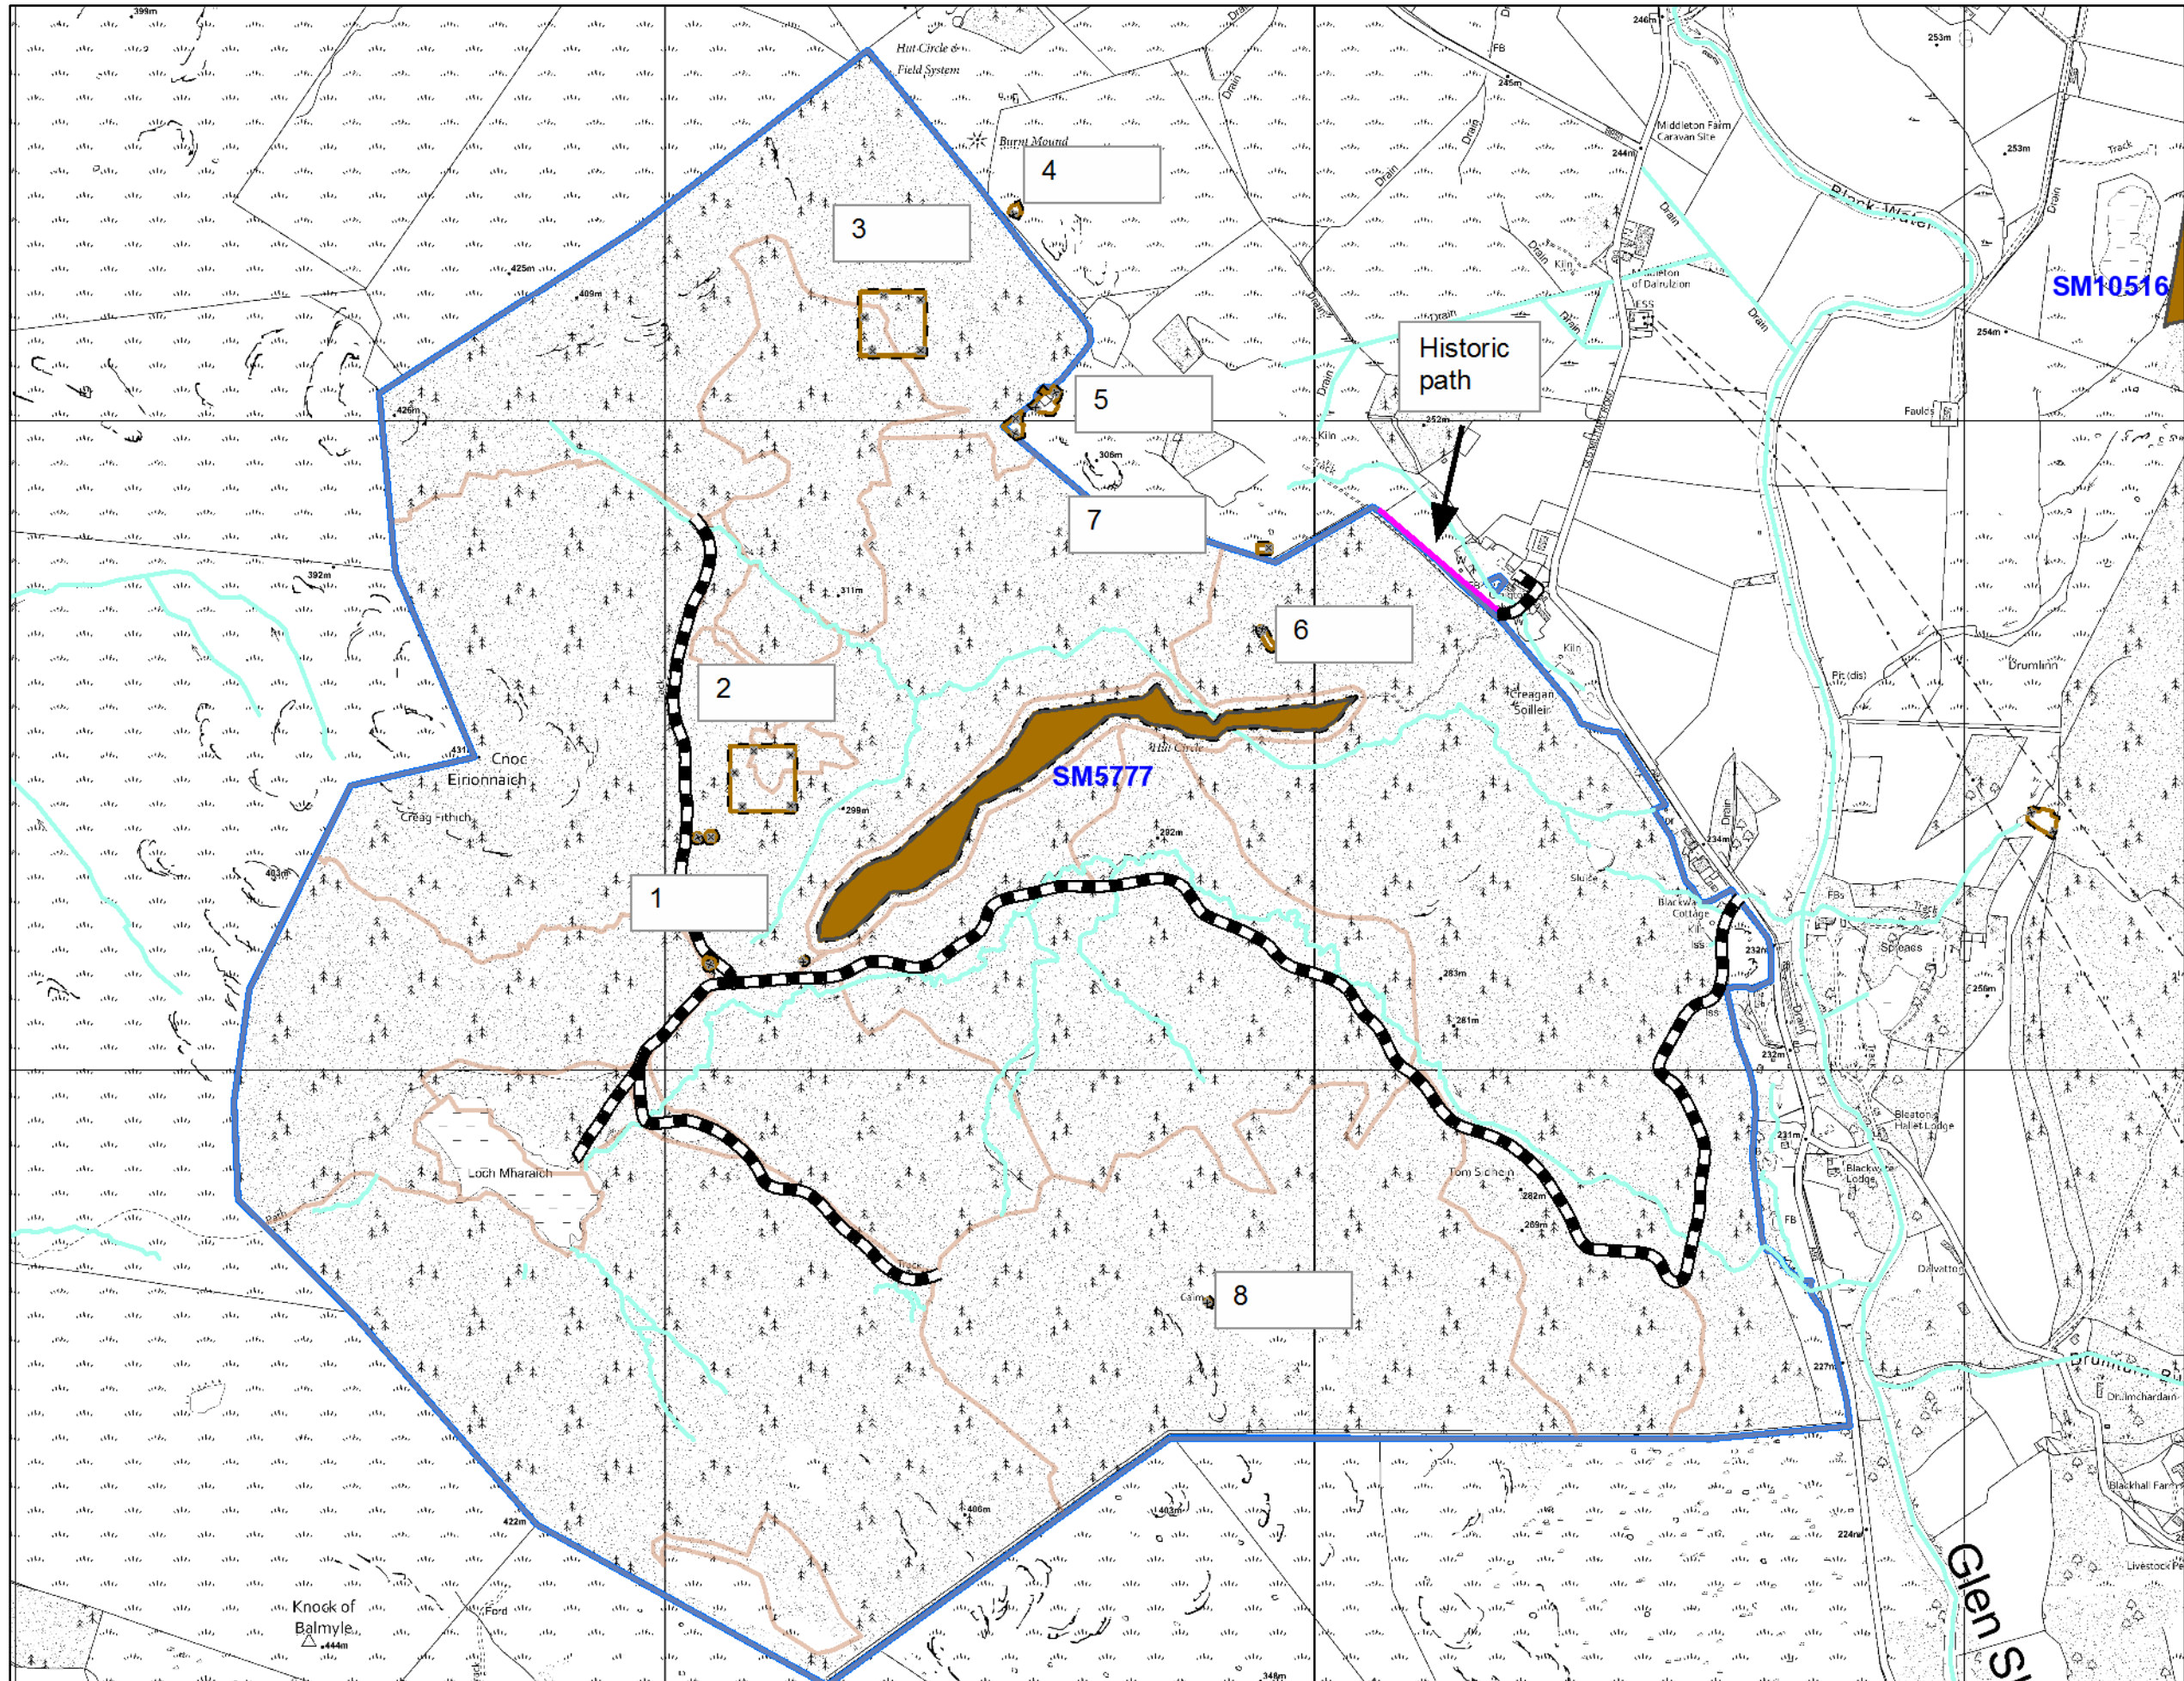

Map 9 - Historic Environment

Author: Eelco De Jong

Scale @ A3: 1:10,000

Date: 22/11/2024

Legend

Scheduled Monuments

- Scheduled Monuments

Heritage

- Heritage

Forest Roads

- Forest Roads

Watercourses

- Watercourses

Scenario Management Coupes

- Scenario Management Coupes

Land Management Plan Areas

- Land Management Plan Areas

Reproduced by permission of Ordnance Survey on behalf of HMSO.
© Crown copyright and database right 2024. All rights reserved.
Ordnance Survey Licence number 100024925.
© Getmapping Plc and Bluesky International Limited 2024.

Scotland's national forests and land are responsibly managed to the UK Woodland Assurance Standard.

St. Glenn