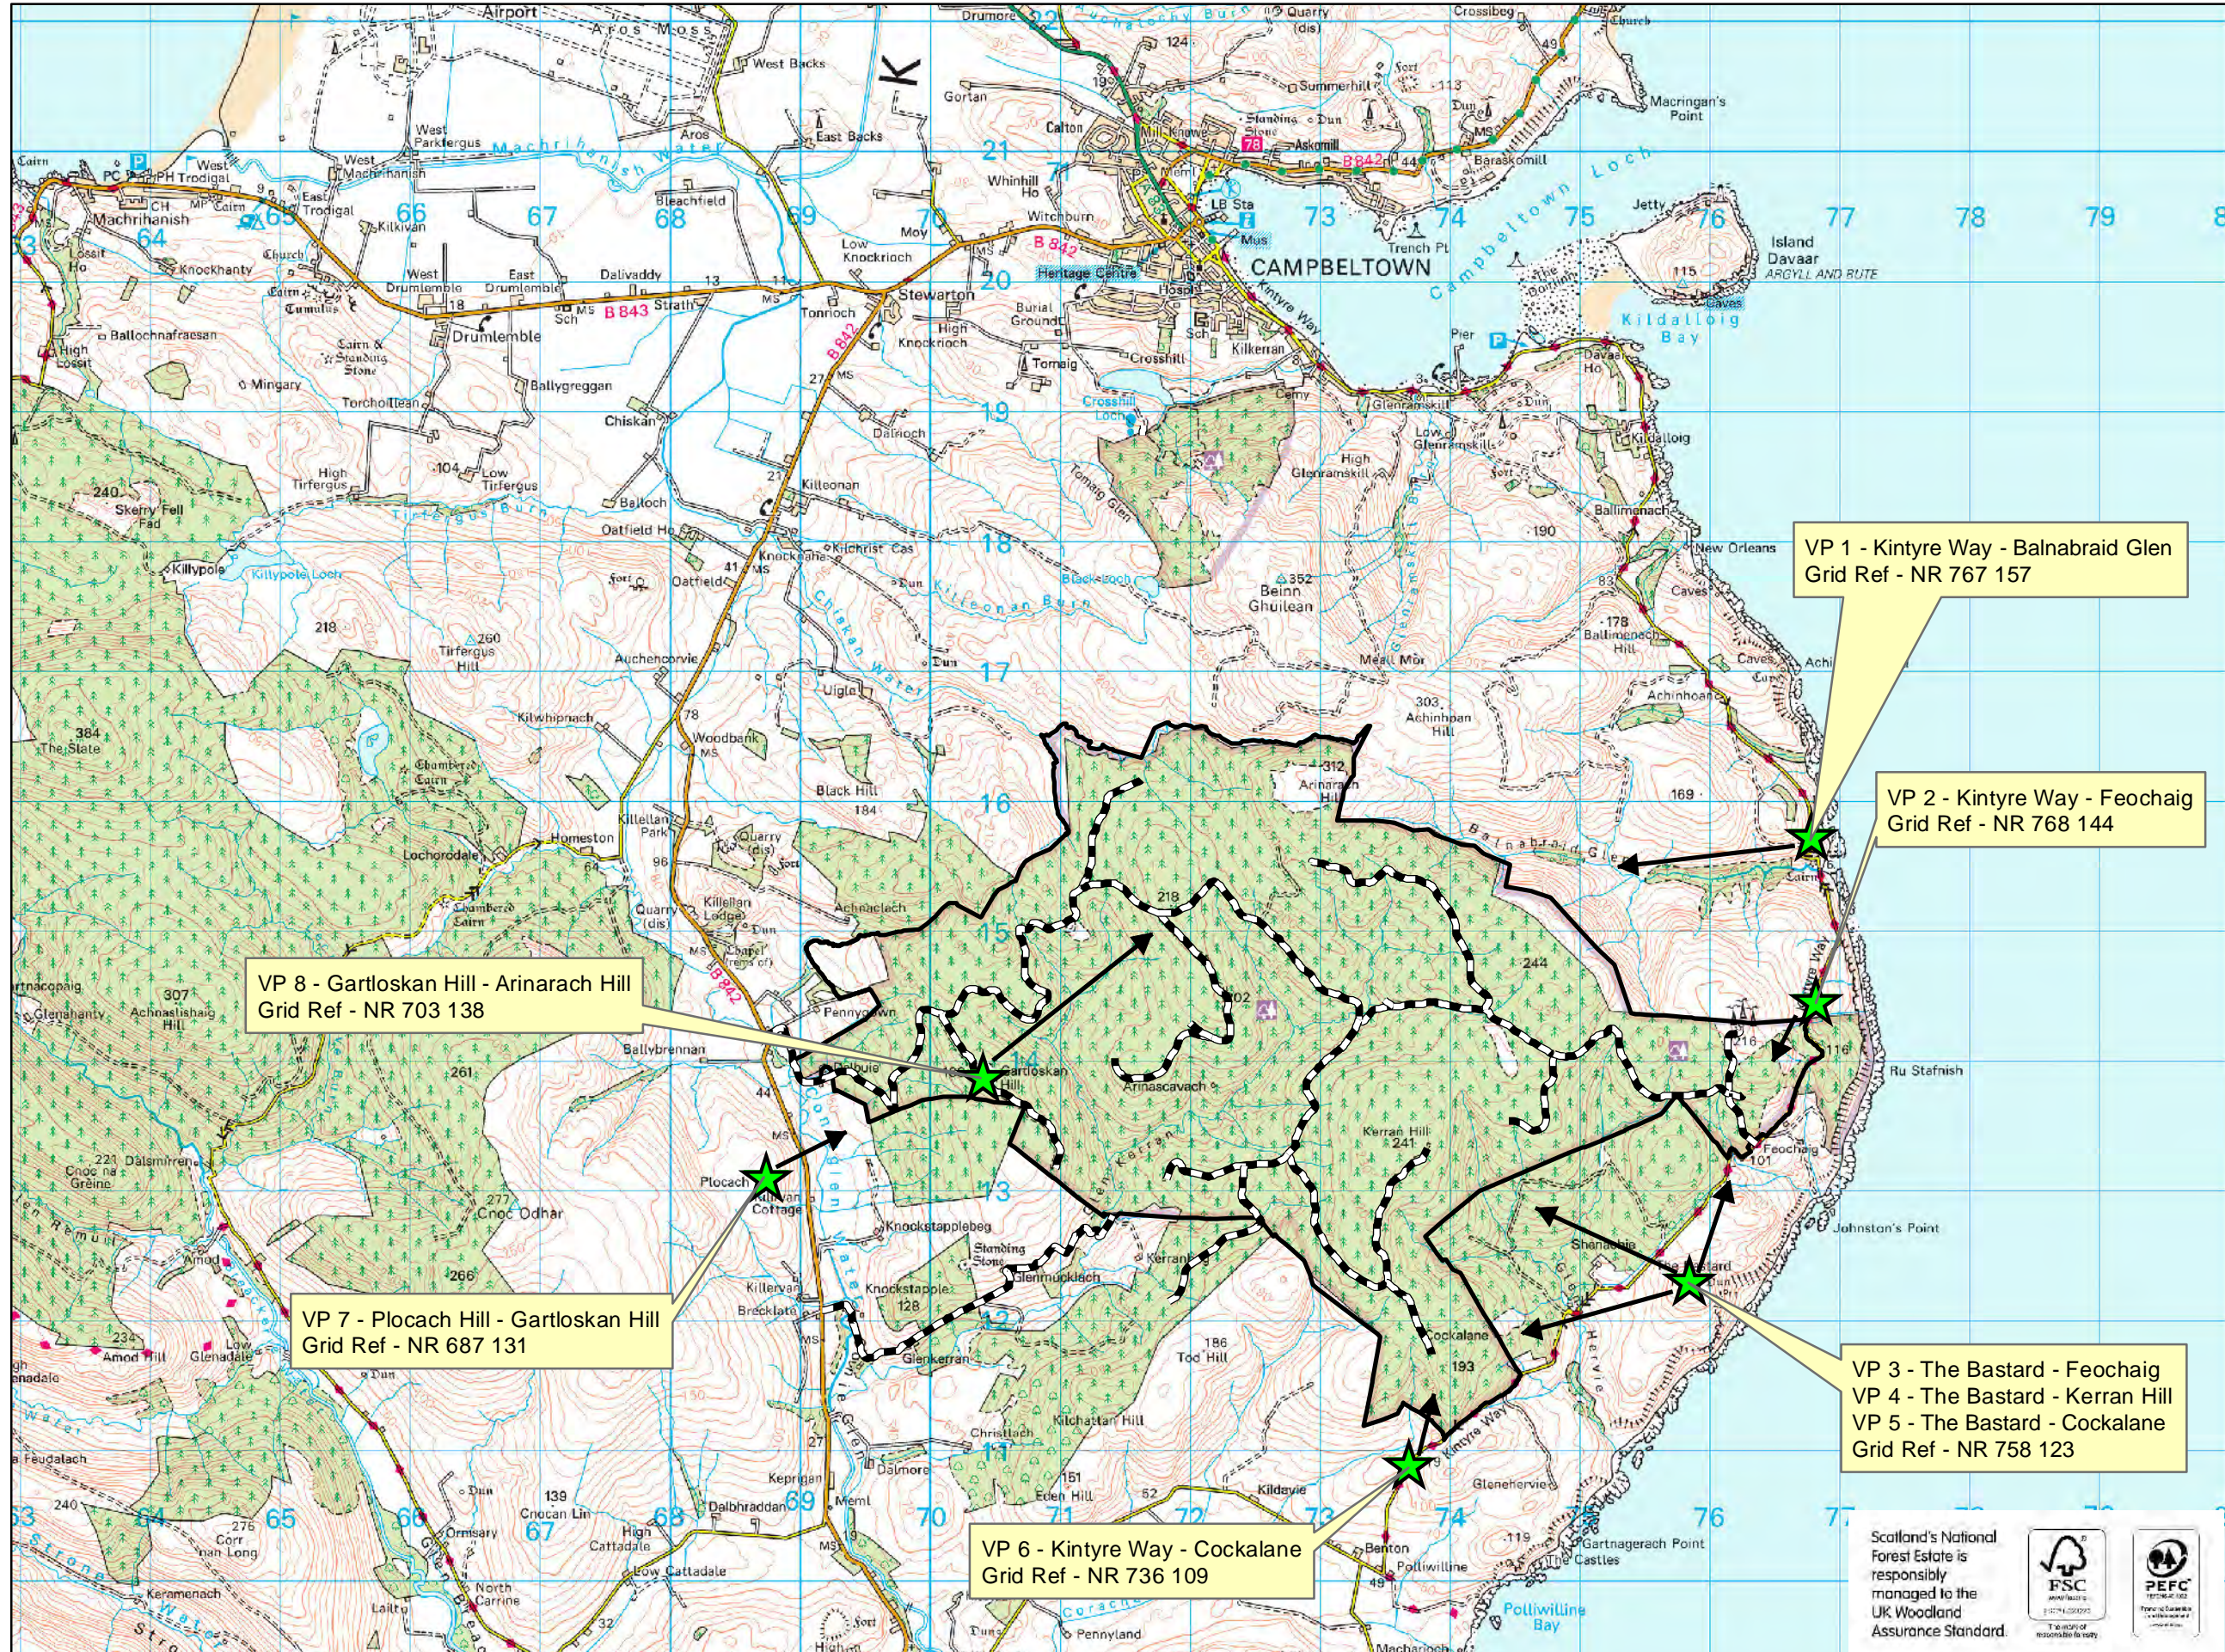

West Region

Dalbuie - Land Management Plan

M1 - Location & Viewpoints

Legend

- Dalbuie Viewpoints
- FC Roads
- Dalbuie LMP Boundary

1:50,000 @ A3

July 2019

Reproduced by permission of Ordnance Survey on behalf of HMSO. © Crown copyright and database right 2018. All rights Reserved. Ordnance Survey Licence Number [100021242]