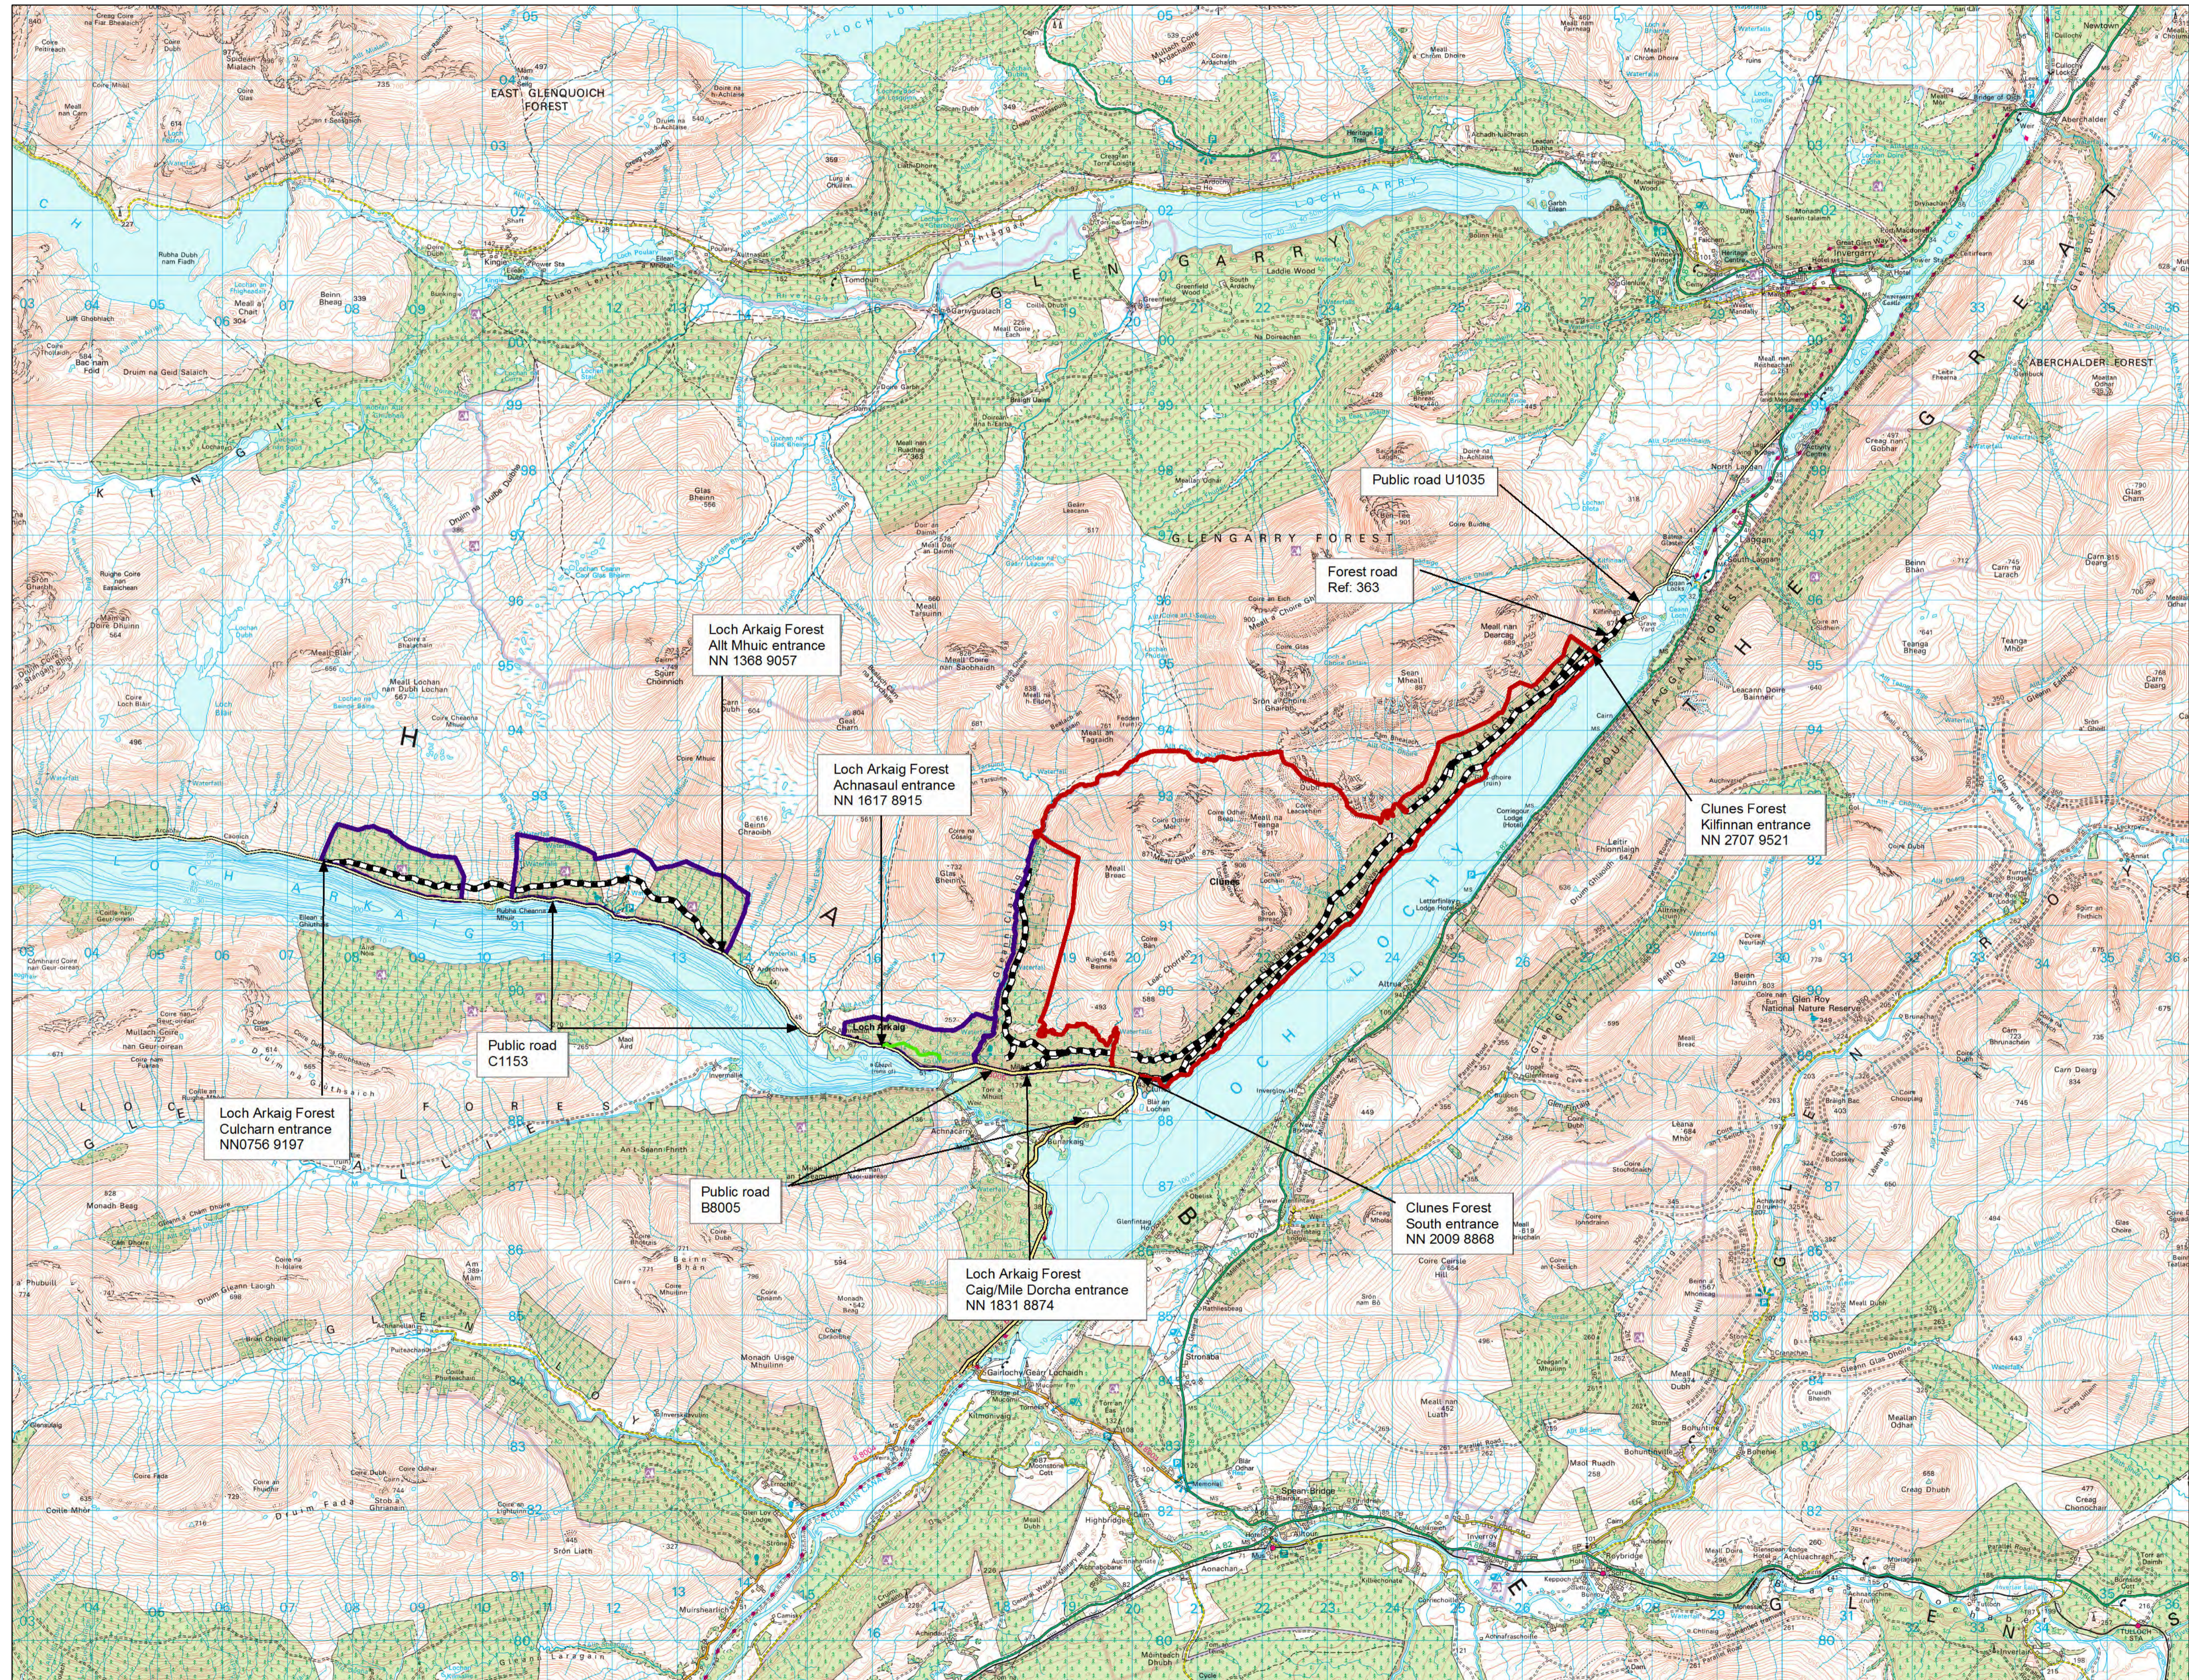

Clunes and Loch Arkaig Forests

Author: Catriona MacIannan

Scale @ A1: 1:50,000

Date: 22/05/2023

Legend

- Planned Roads
- Minor Roads (GB)
- Secondary Roads (GB)
- Blocks**
- Clunes
- Loch Arkaig
- Forest Roads**
- Forest Roads

0 0.475 0.95 1.9 2.85 3.8 km

Reproduced by permission of Ordnance Survey on behalf of HMSO.
© Crown copyright and database right 2023. All rights reserved.
Ordnance Survey Licence number 100024925.
© Getmapping Plc and Bluesky International Limited 2023.