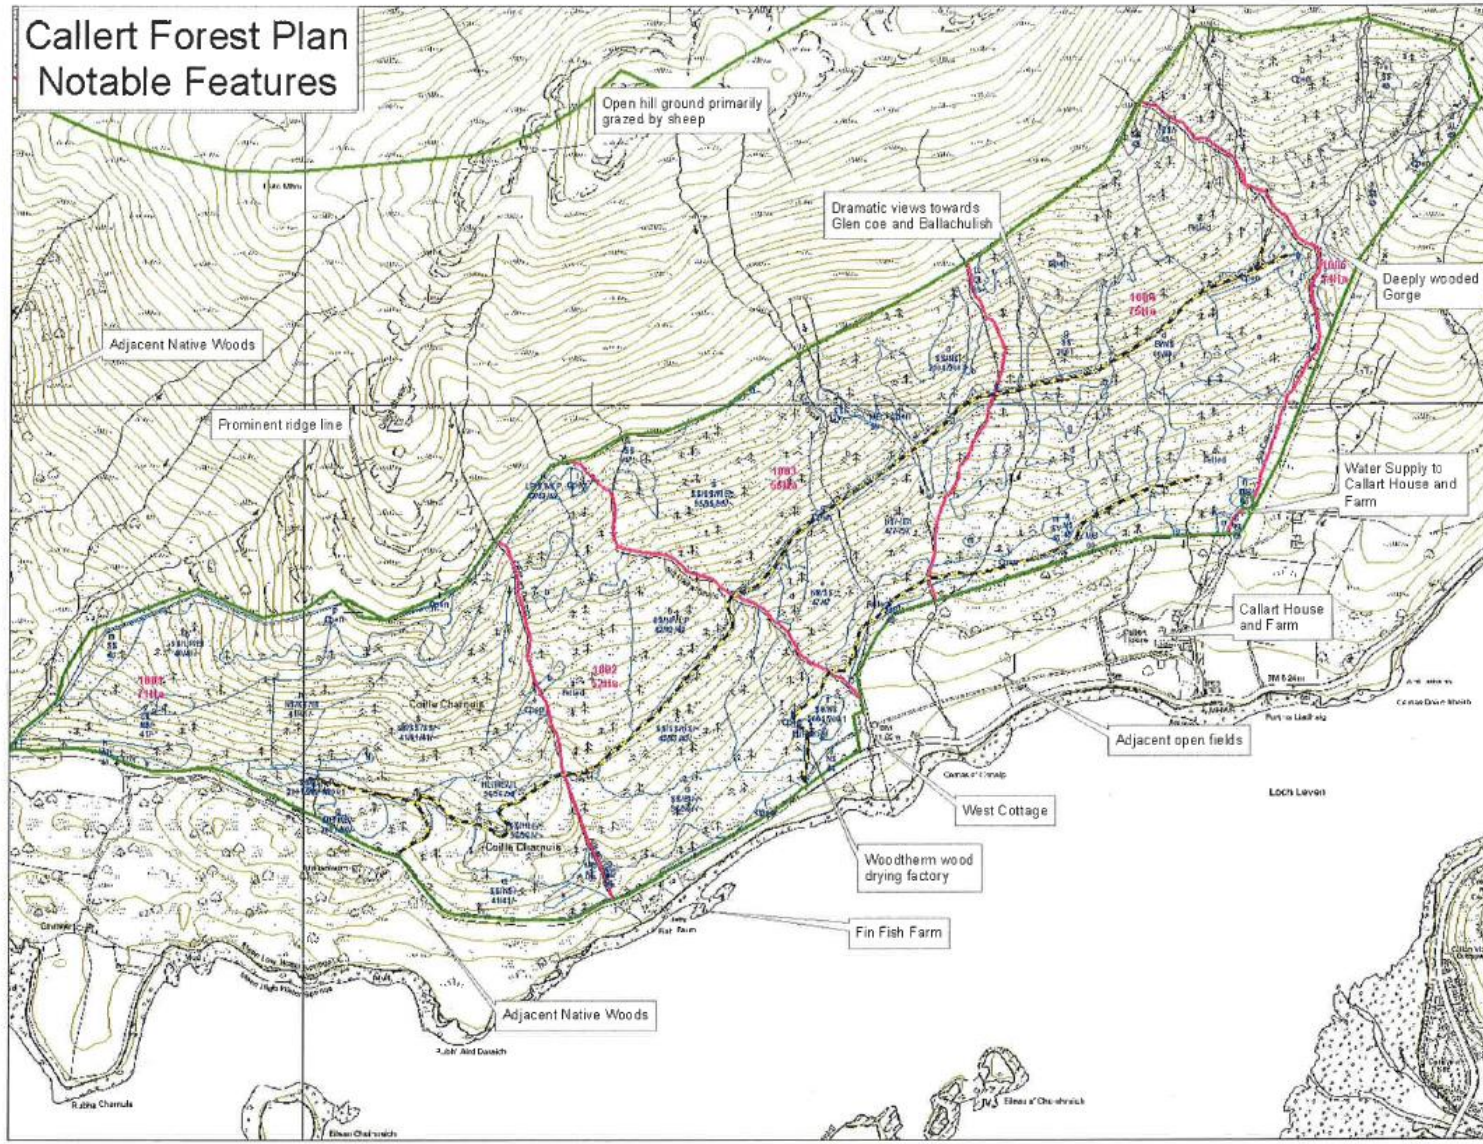

Callert Forest Plan Notable Features

Lochaber Forest District

Key

- Management Area (Green outline)
- contours (Thin grey lines)
- Forest Roads (Black dashed lines)
- Compartments (Pink outline)
- Sub-compartments (Thin blue outline)

Map Drawn October 2008
Drawn By A. Mackenzie
Map Scale 1:10,000