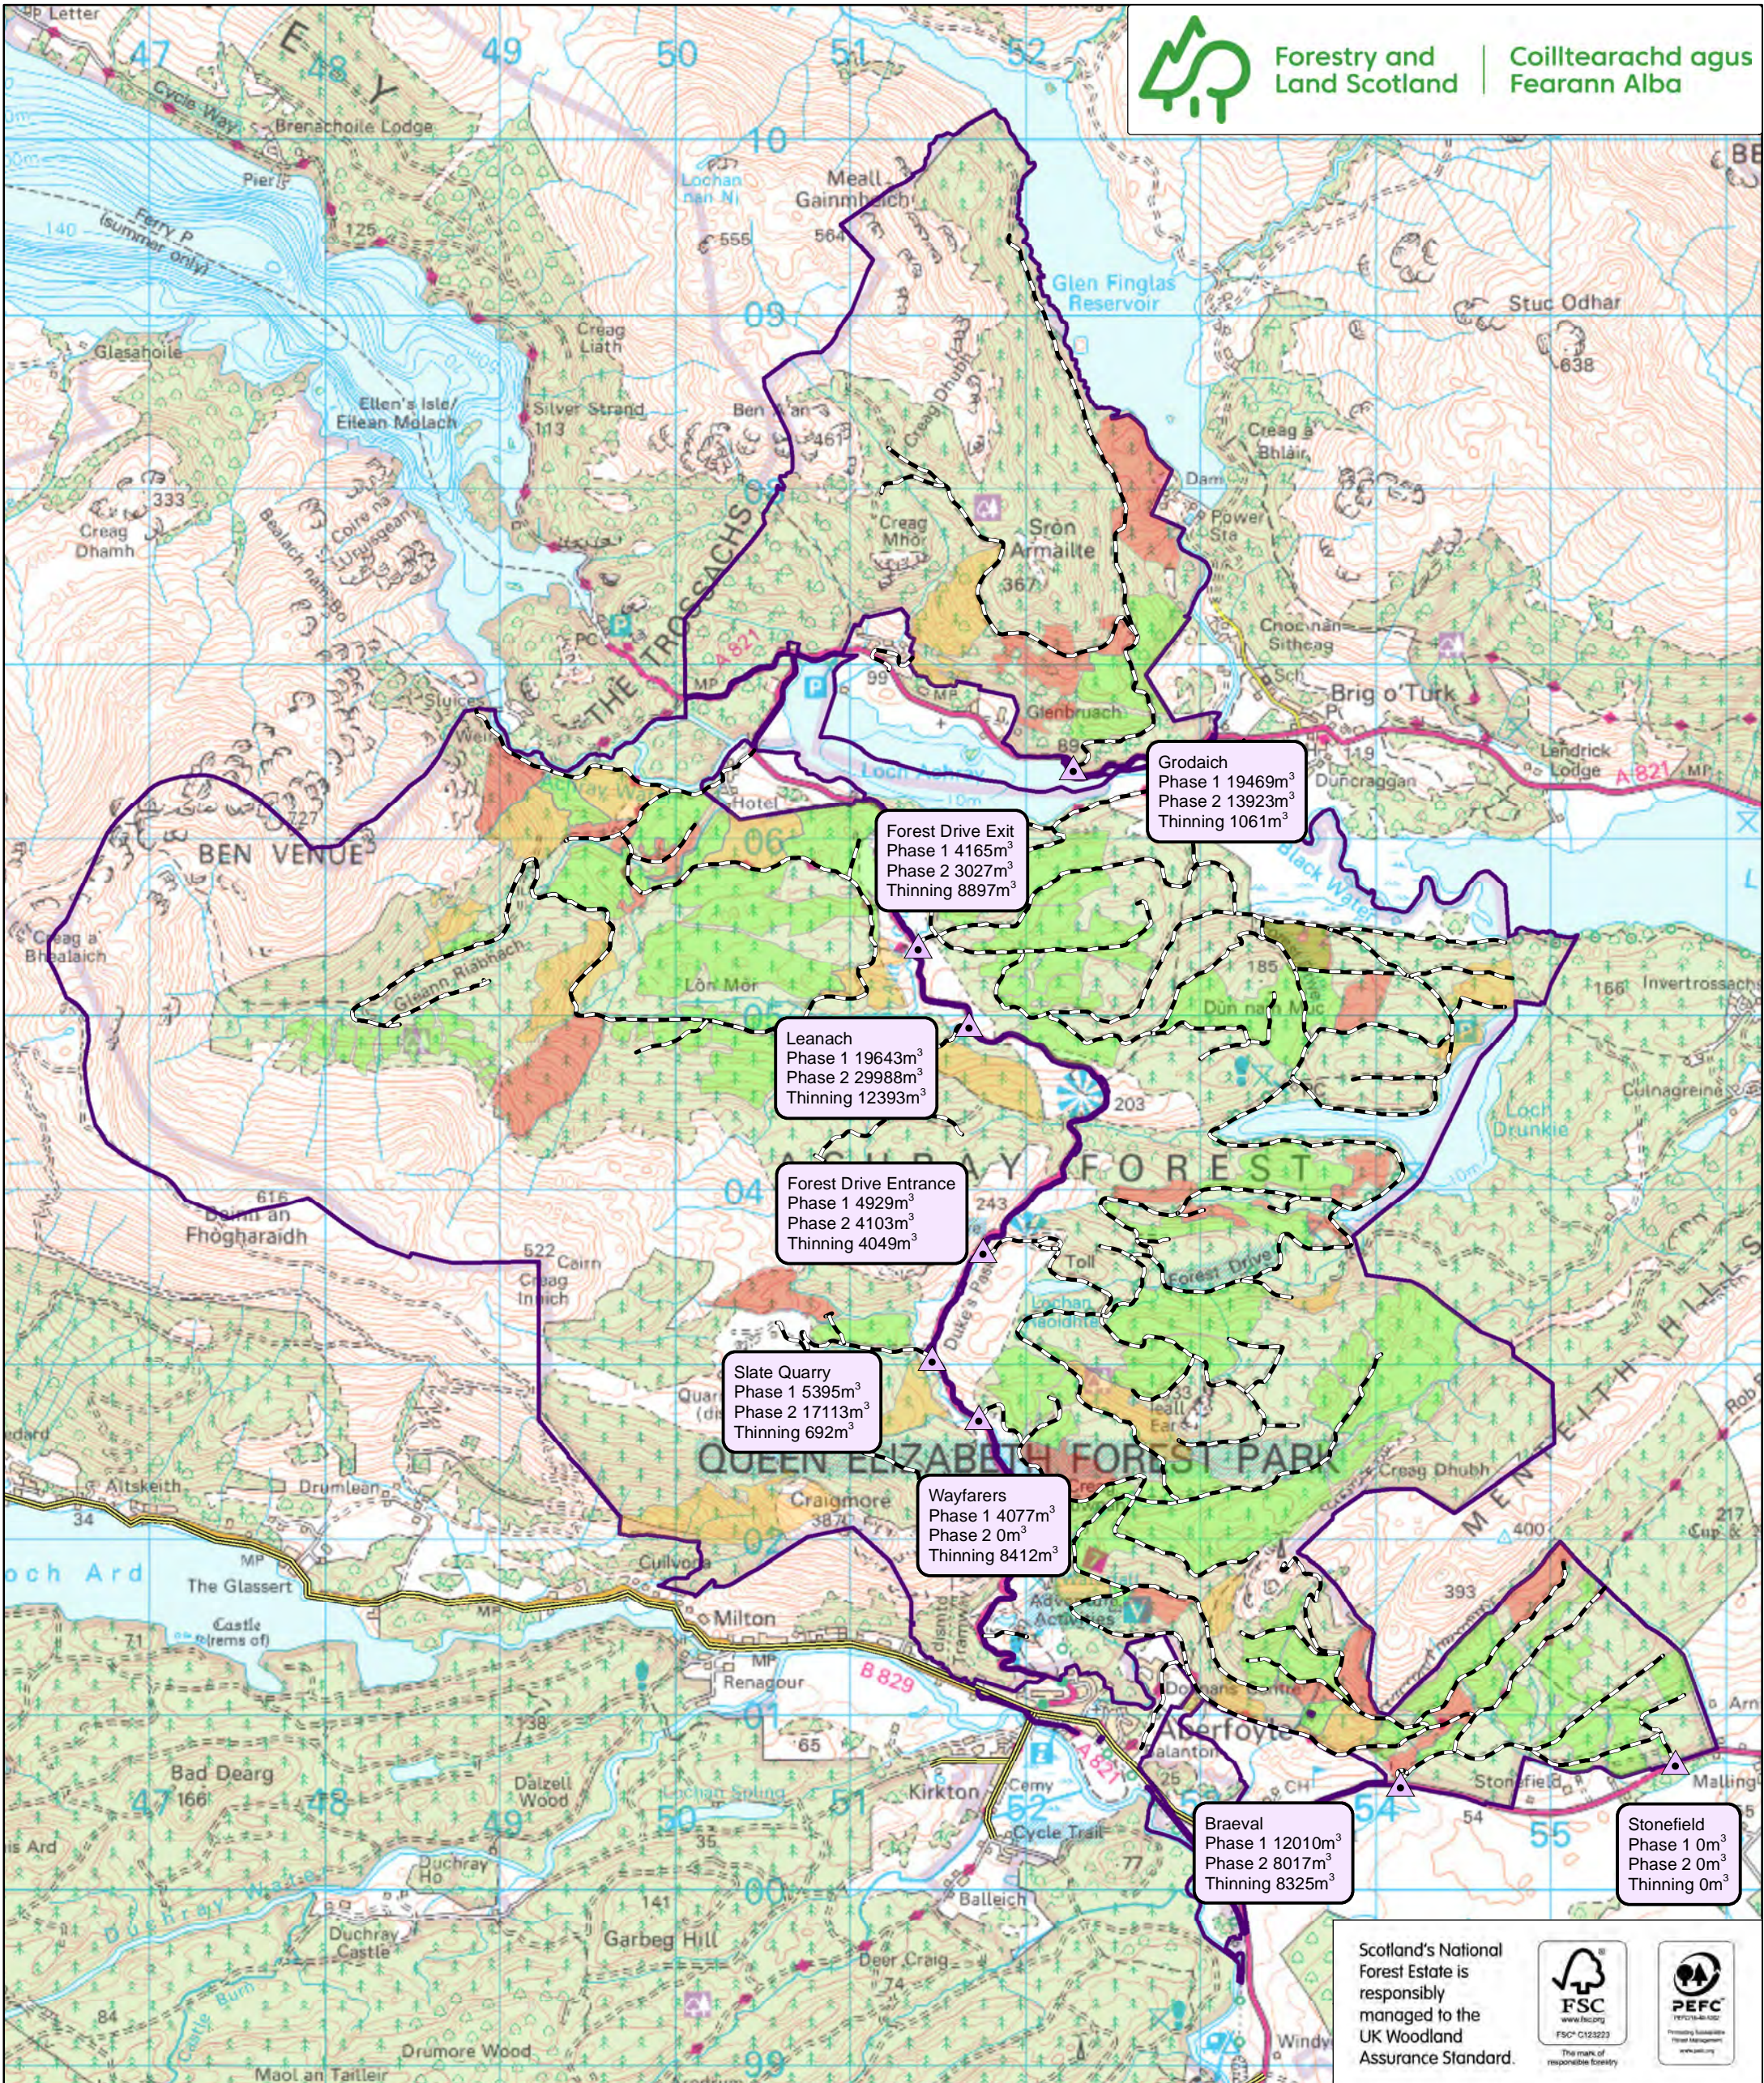

Forestry and Land Scotland

Coilltearachd agus Fearann Alba

Scotland's National Forest Estate is responsibly managed to the UK Woodland Assurance Standard.

Achray Land Management Plan M11 Timber haulage

Scale @ A3: 1:35,000

Date: 20/04/2022

Author: Stephen Murphy

Access points for haulage with approximate timber volumes

Phase 1 felling (23 - 27)

Forest roads

Phase 2 felling (28 - 32)

Timber transport consultation route

Thinning coupes

Land management plan area

Reproduced by permission of Ordnance Survey on behalf of HMSO. © Crown copyright and database right [2022]. All rights reserved. Ordnance Survey Licence number [100021242]. © Getmapping Plc and Bluesky International Limited 2022.