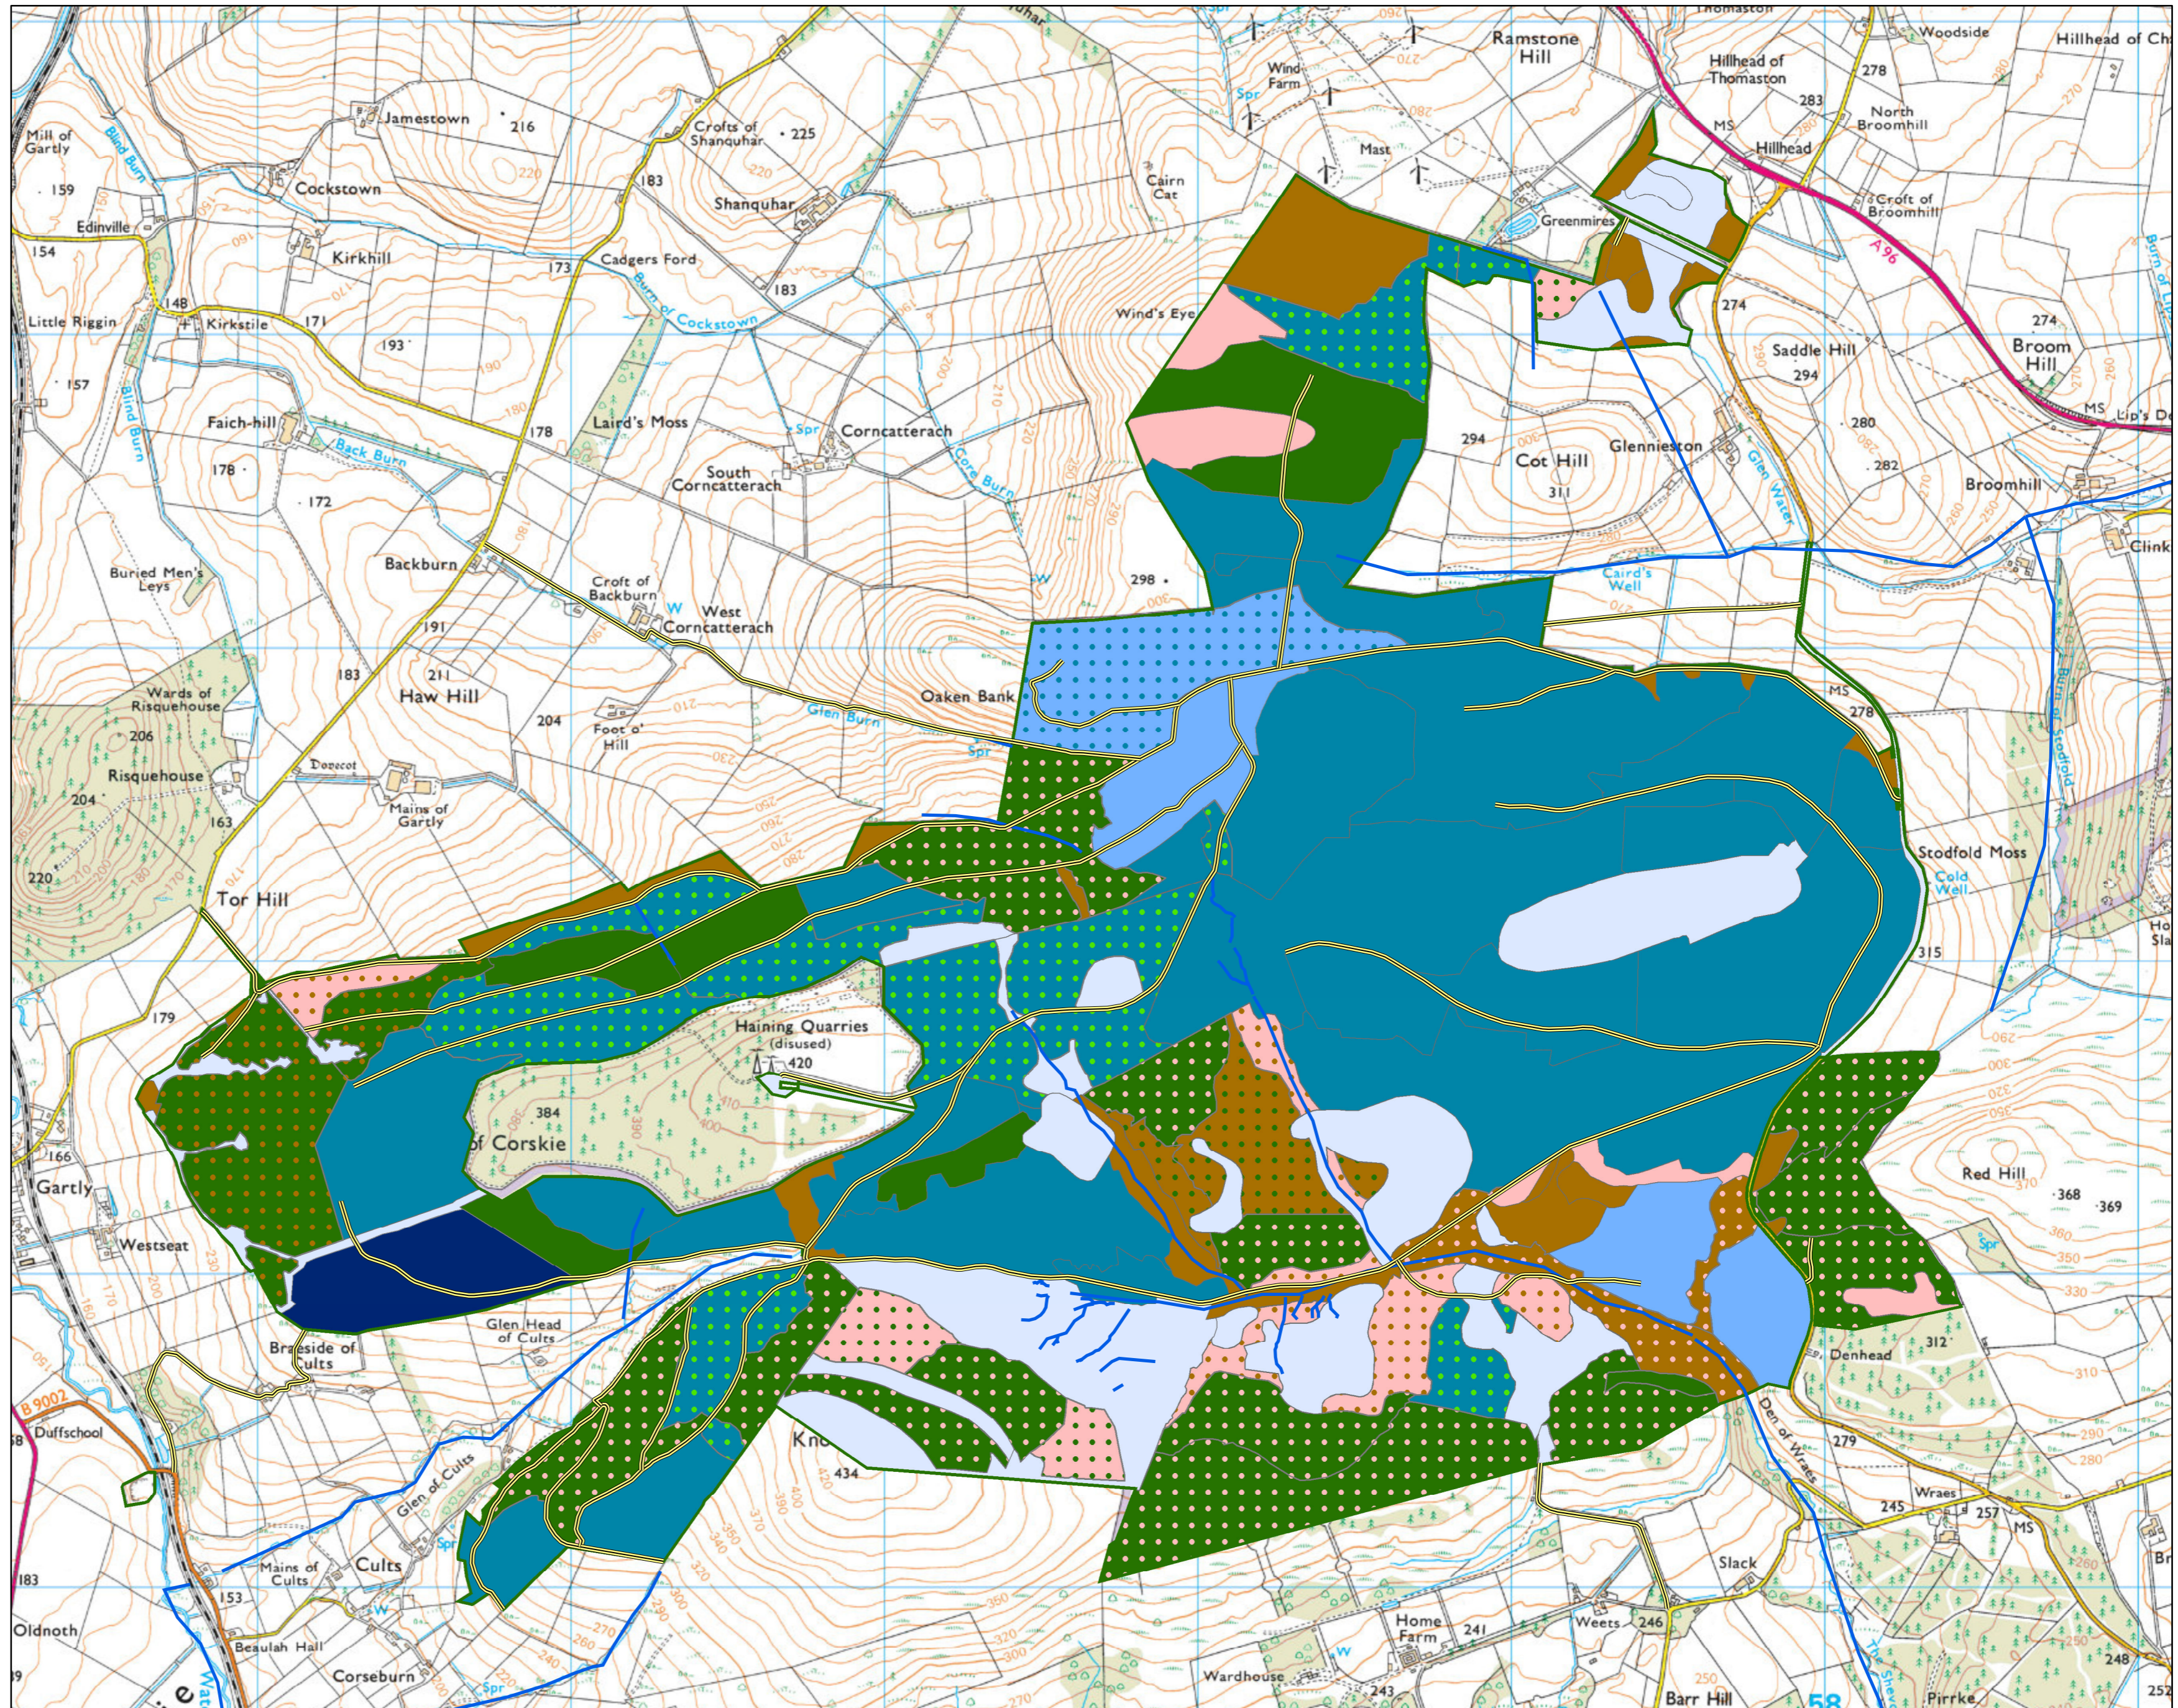

### Legend

-  Forest Roads
-  Watercourses
-  Birch
-  Norway Spruce
-  Other/Mixed Broadleaves
-  Other/Mixed Conifers
-  Scots Pine
-  Sitka Spruce
-  Birch with any Other Broadleaves
-  Birch with Scots Pine
-  Norway Spruce with Sitka Spruce
-  Other Broadleaves with Birch
-  Other Broadleaves with Scots Pine
-  Scots Pine with Birch
-  Scots Pine with any Other Broadleaves
-  Sitka Spruce with Lodgepole Pine
-  Open

0 0.125 0.25 0.5 0.75 1 Km

Reproduced by permission of Ordnance Survey on behalf of HMSO. © Crown copyright and database right [2023]. All rights reserved. Ordnance Survey Licence number [100021242].

© Getmapping Plc and Bluesky International Limited 2023.