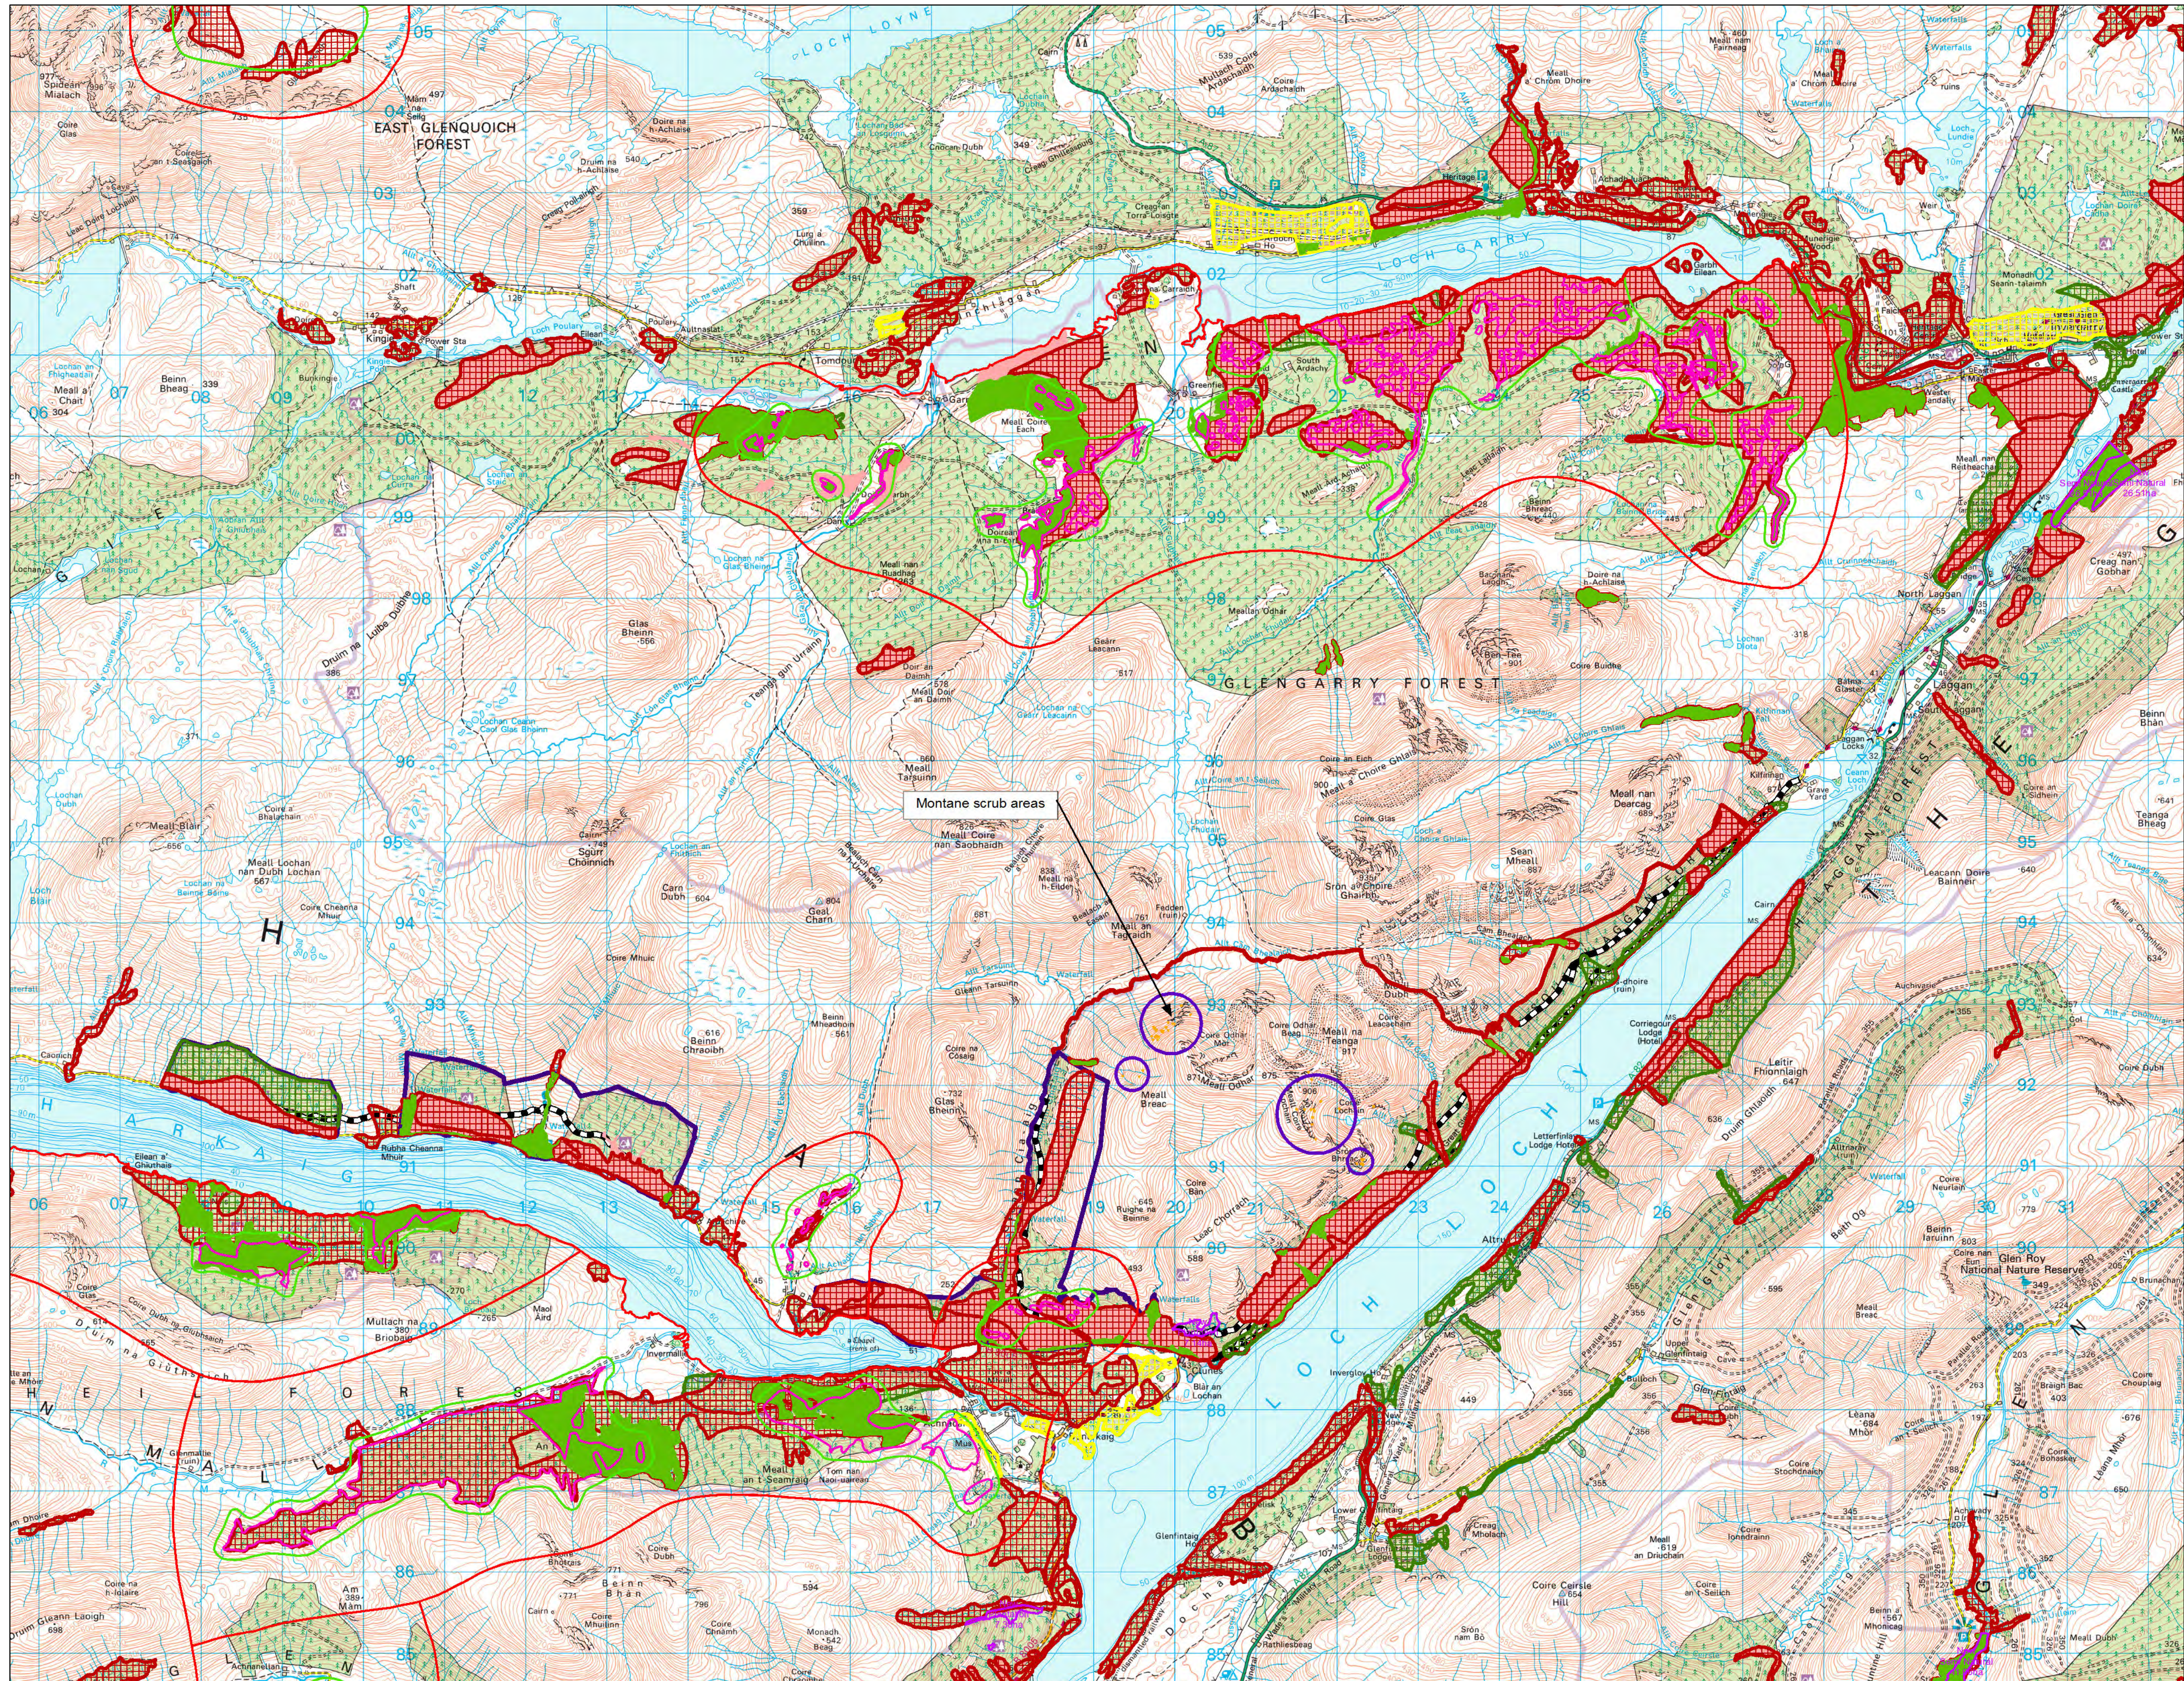

Woodland designations

Author: Catriona MacIannan

Scale @ A1: 1:40,000

Date: 14/05/2024

Legend

- Natural Reserves**
 - Natural Reserves
- Caledonian Pinewood Inventory (Scot.)**
 - Cal Pine Buffer Zone
 - Cal Pine Planted Area
 - Cal Pine Regeneration Zone
 - Caledonian Pinewood
 - ASNW
- Ancient Woodland Inventory**
 - Ancient (of semi-natural origin)
 - Long-Established (of plantation origin)
 - Other (on Roy map)
- Conservation Sites**
 - Conservation Sites
- Blocks**
 - Clunes
 - Loch Arkaig
- Forest Roads**
 - Forest Roads

Reproduced by permission of Ordnance Survey on behalf of HMSO.
 © Crown copyright and database right 2024. All rights reserved.
 Ordnance Survey Licence number 100024925.
 © Getmapping Plc and Bluesky International Limited 2024.