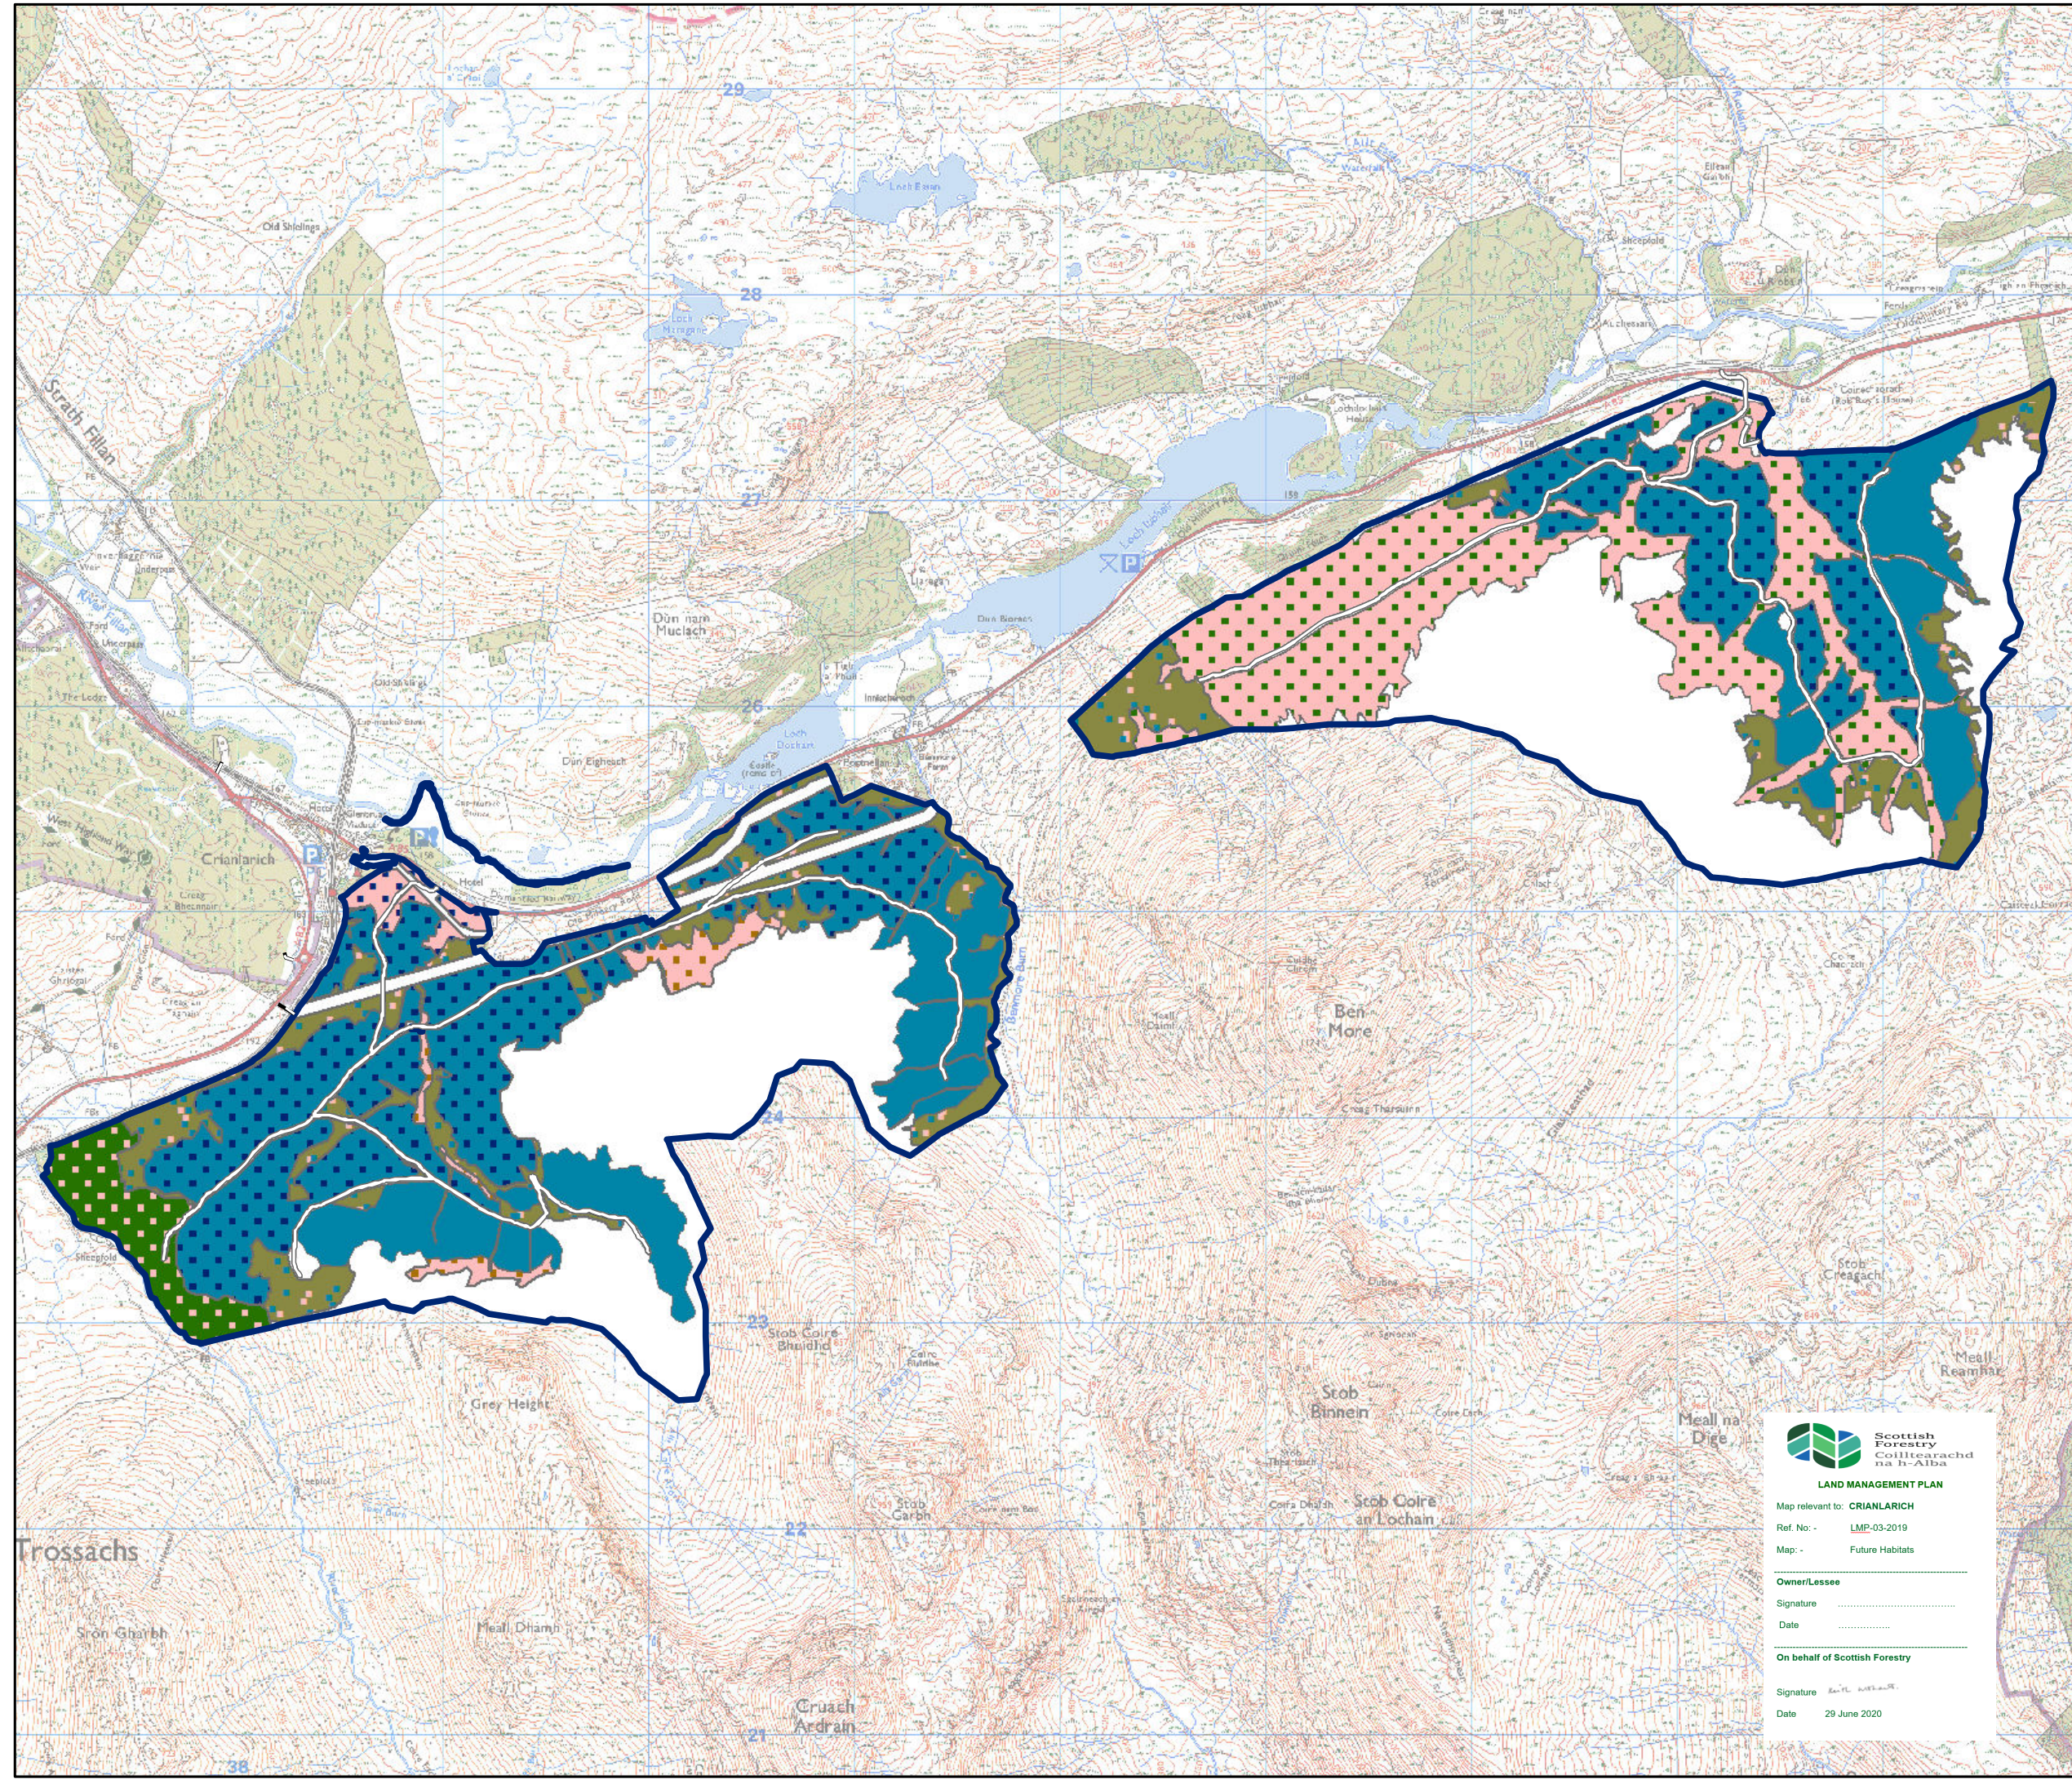

**CENTRAL REGION Crianlarich
LMP Area**

M5 Future Habitats and Species

Author: Stephen Murphy
Scale @ A3: 1:30,000
Date: 23/05/2019

-  Sitka spruce
-  Sitka spruce and other conifers
-  Scots pine and native broadleaves
-  Native broadleaves
-  Native broadleaves and Scots pine
-  Native broadleaves and mixed conifers
-  Open with mixed natural regeneration
-  Open
-  Plan area

Reproduced by permission of Ordnance Survey on behalf of HMSO.
© Crown copyright and database right [2019]. All rights reserved.
Ordnance Survey Licence number [100021242].
© Getmapping Plc and Bluesky International Limited 2019.

Scotland's National Forest Estate is responsibly managed to the UK Woodland Assurance Standard.

LAND MANAGEMENT PLAN

Map relevant to: **CRIANLARICH**
Ref. No.: **LMP-03-2019**
Map: **Future Habitats**

Owner/Lessee
Signature:
Date: