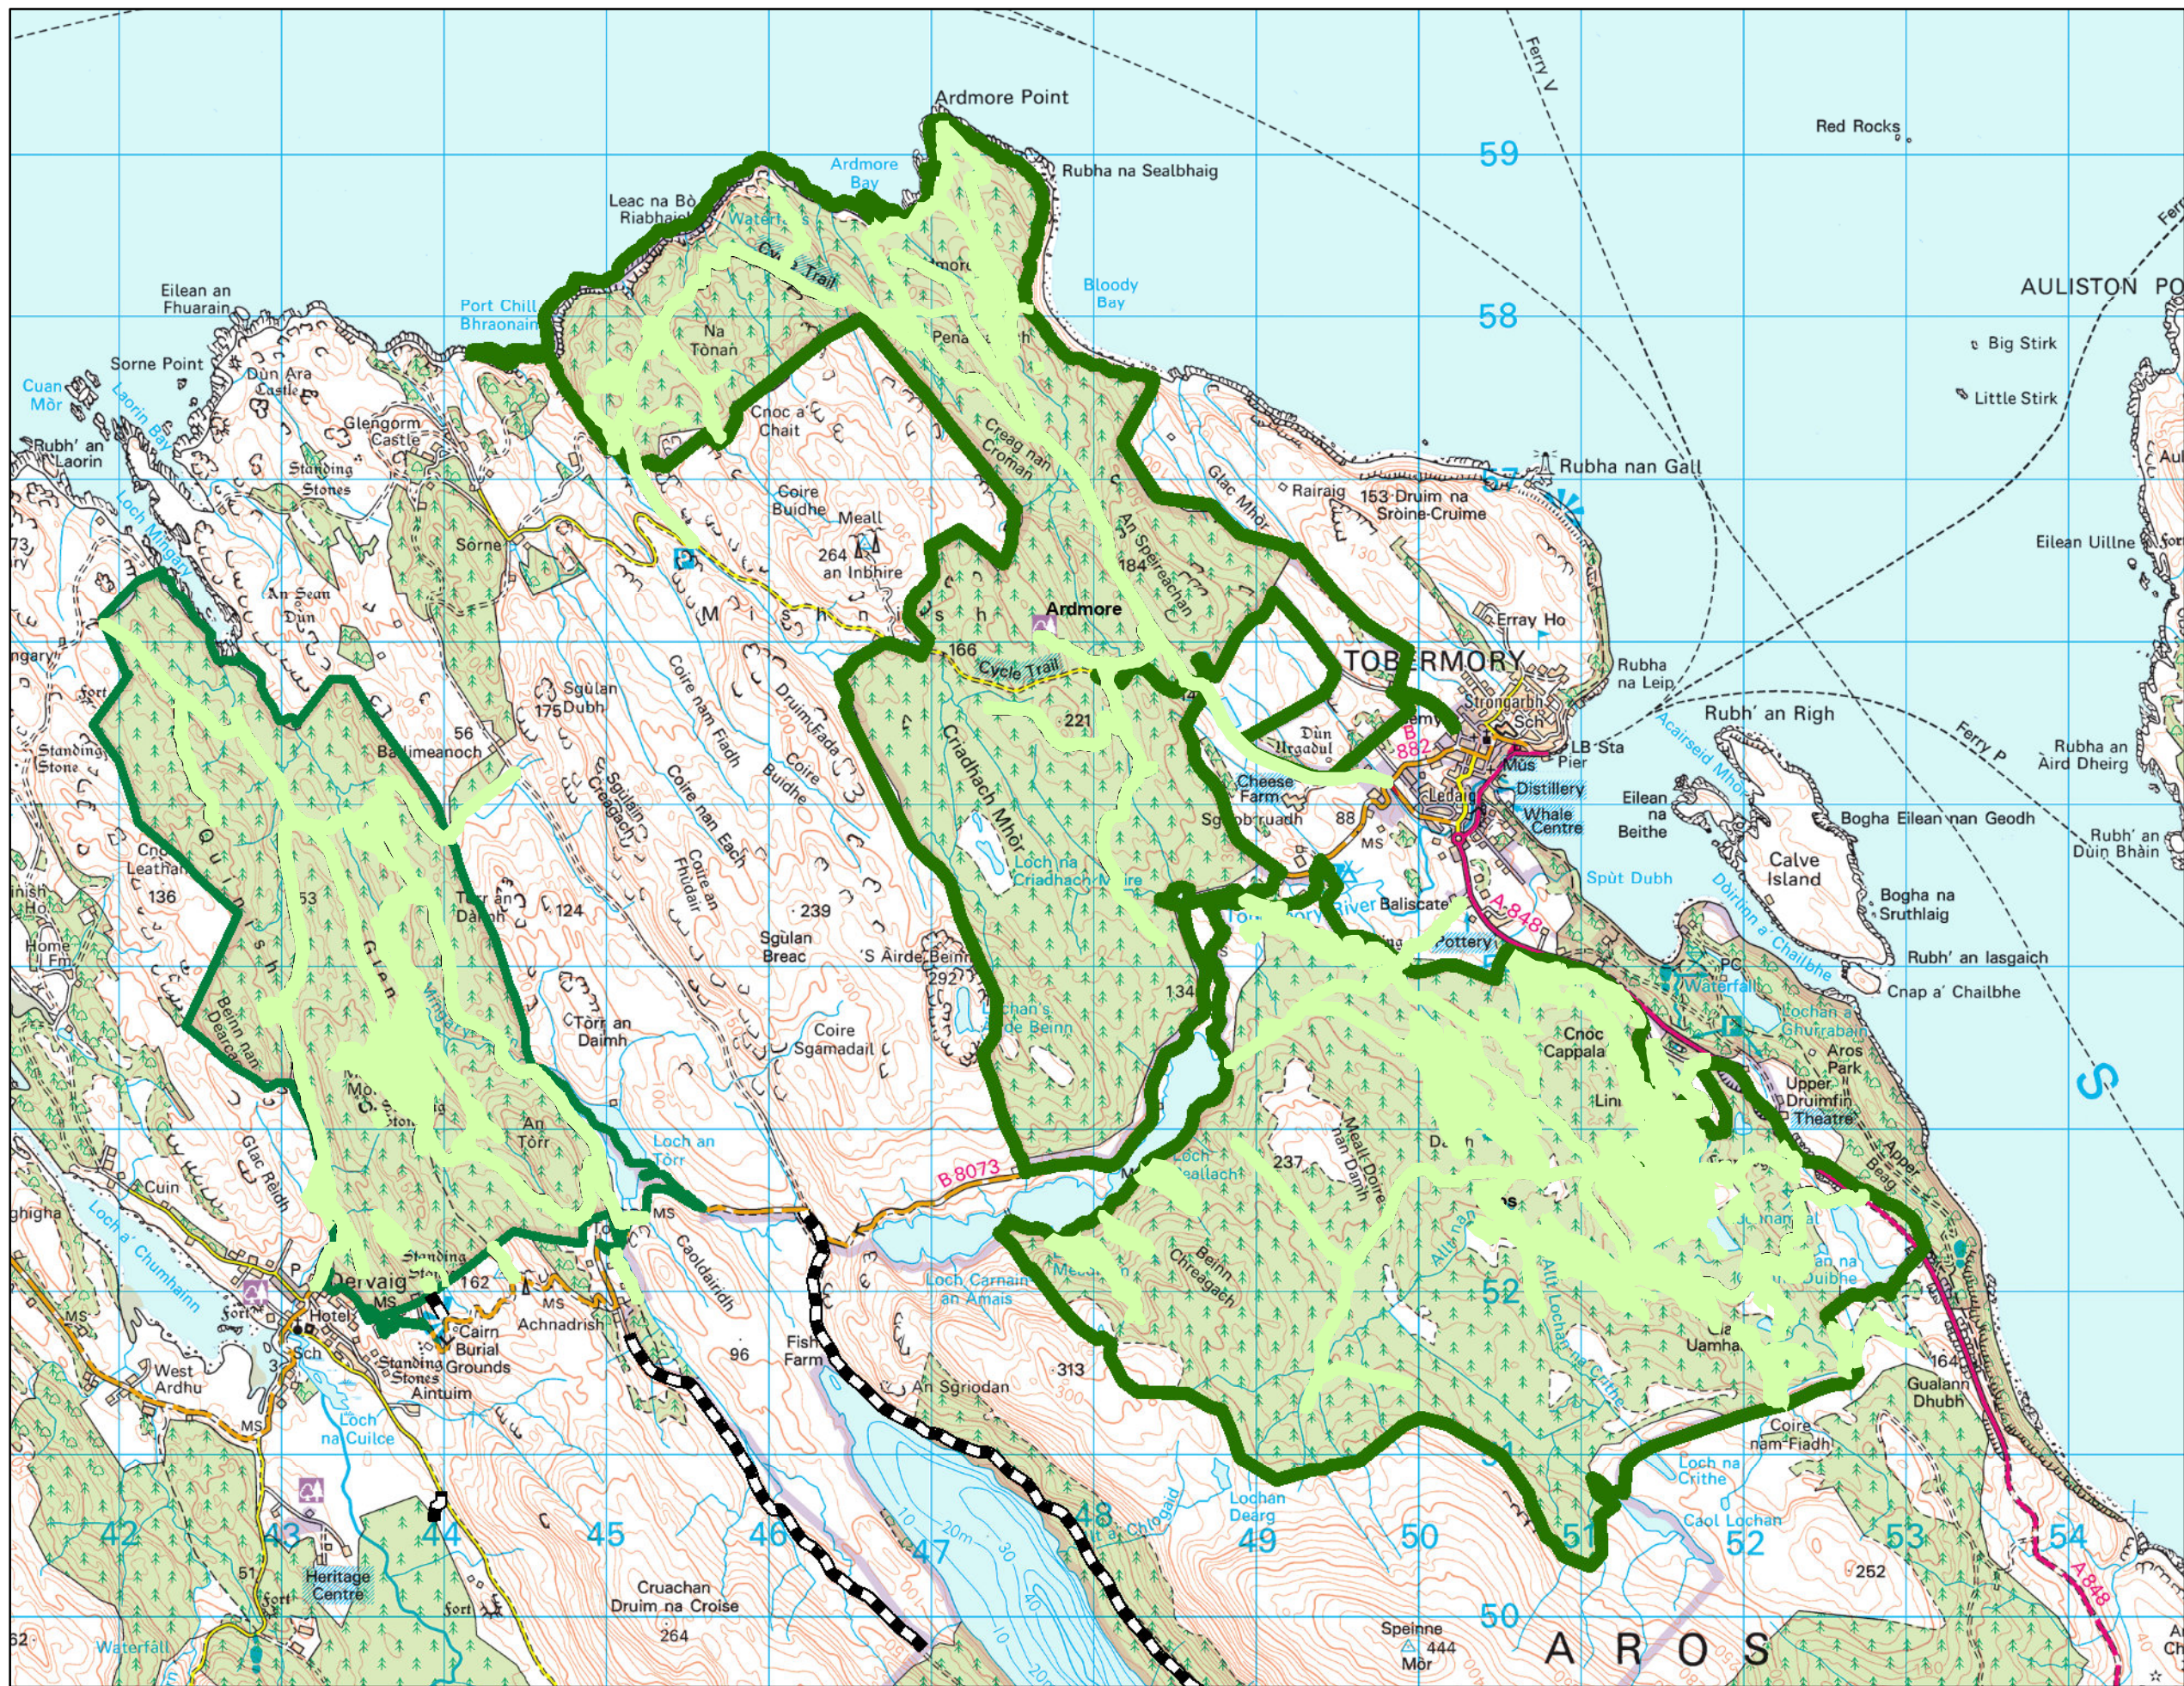

Map 6 Amenity Thinning

Author: Susannah Hughes

Scale @ A3: 1:40,000

Date: 29/02/2024

Legend

Forest Roads

Forest Roads

Planned Roads

Planned Roads

Capture polygons

Blocks

Blocks

0 0.1750.35 0.7 1.05 1.4 km

Reproduced by permission of Ordnance Survey on behalf of HMSO. © Crown copyright and database right 2024. All rights reserved. Ordnance Survey Licence number 100024925. © Getmapping Plc and Bluesky International Limited 2024.