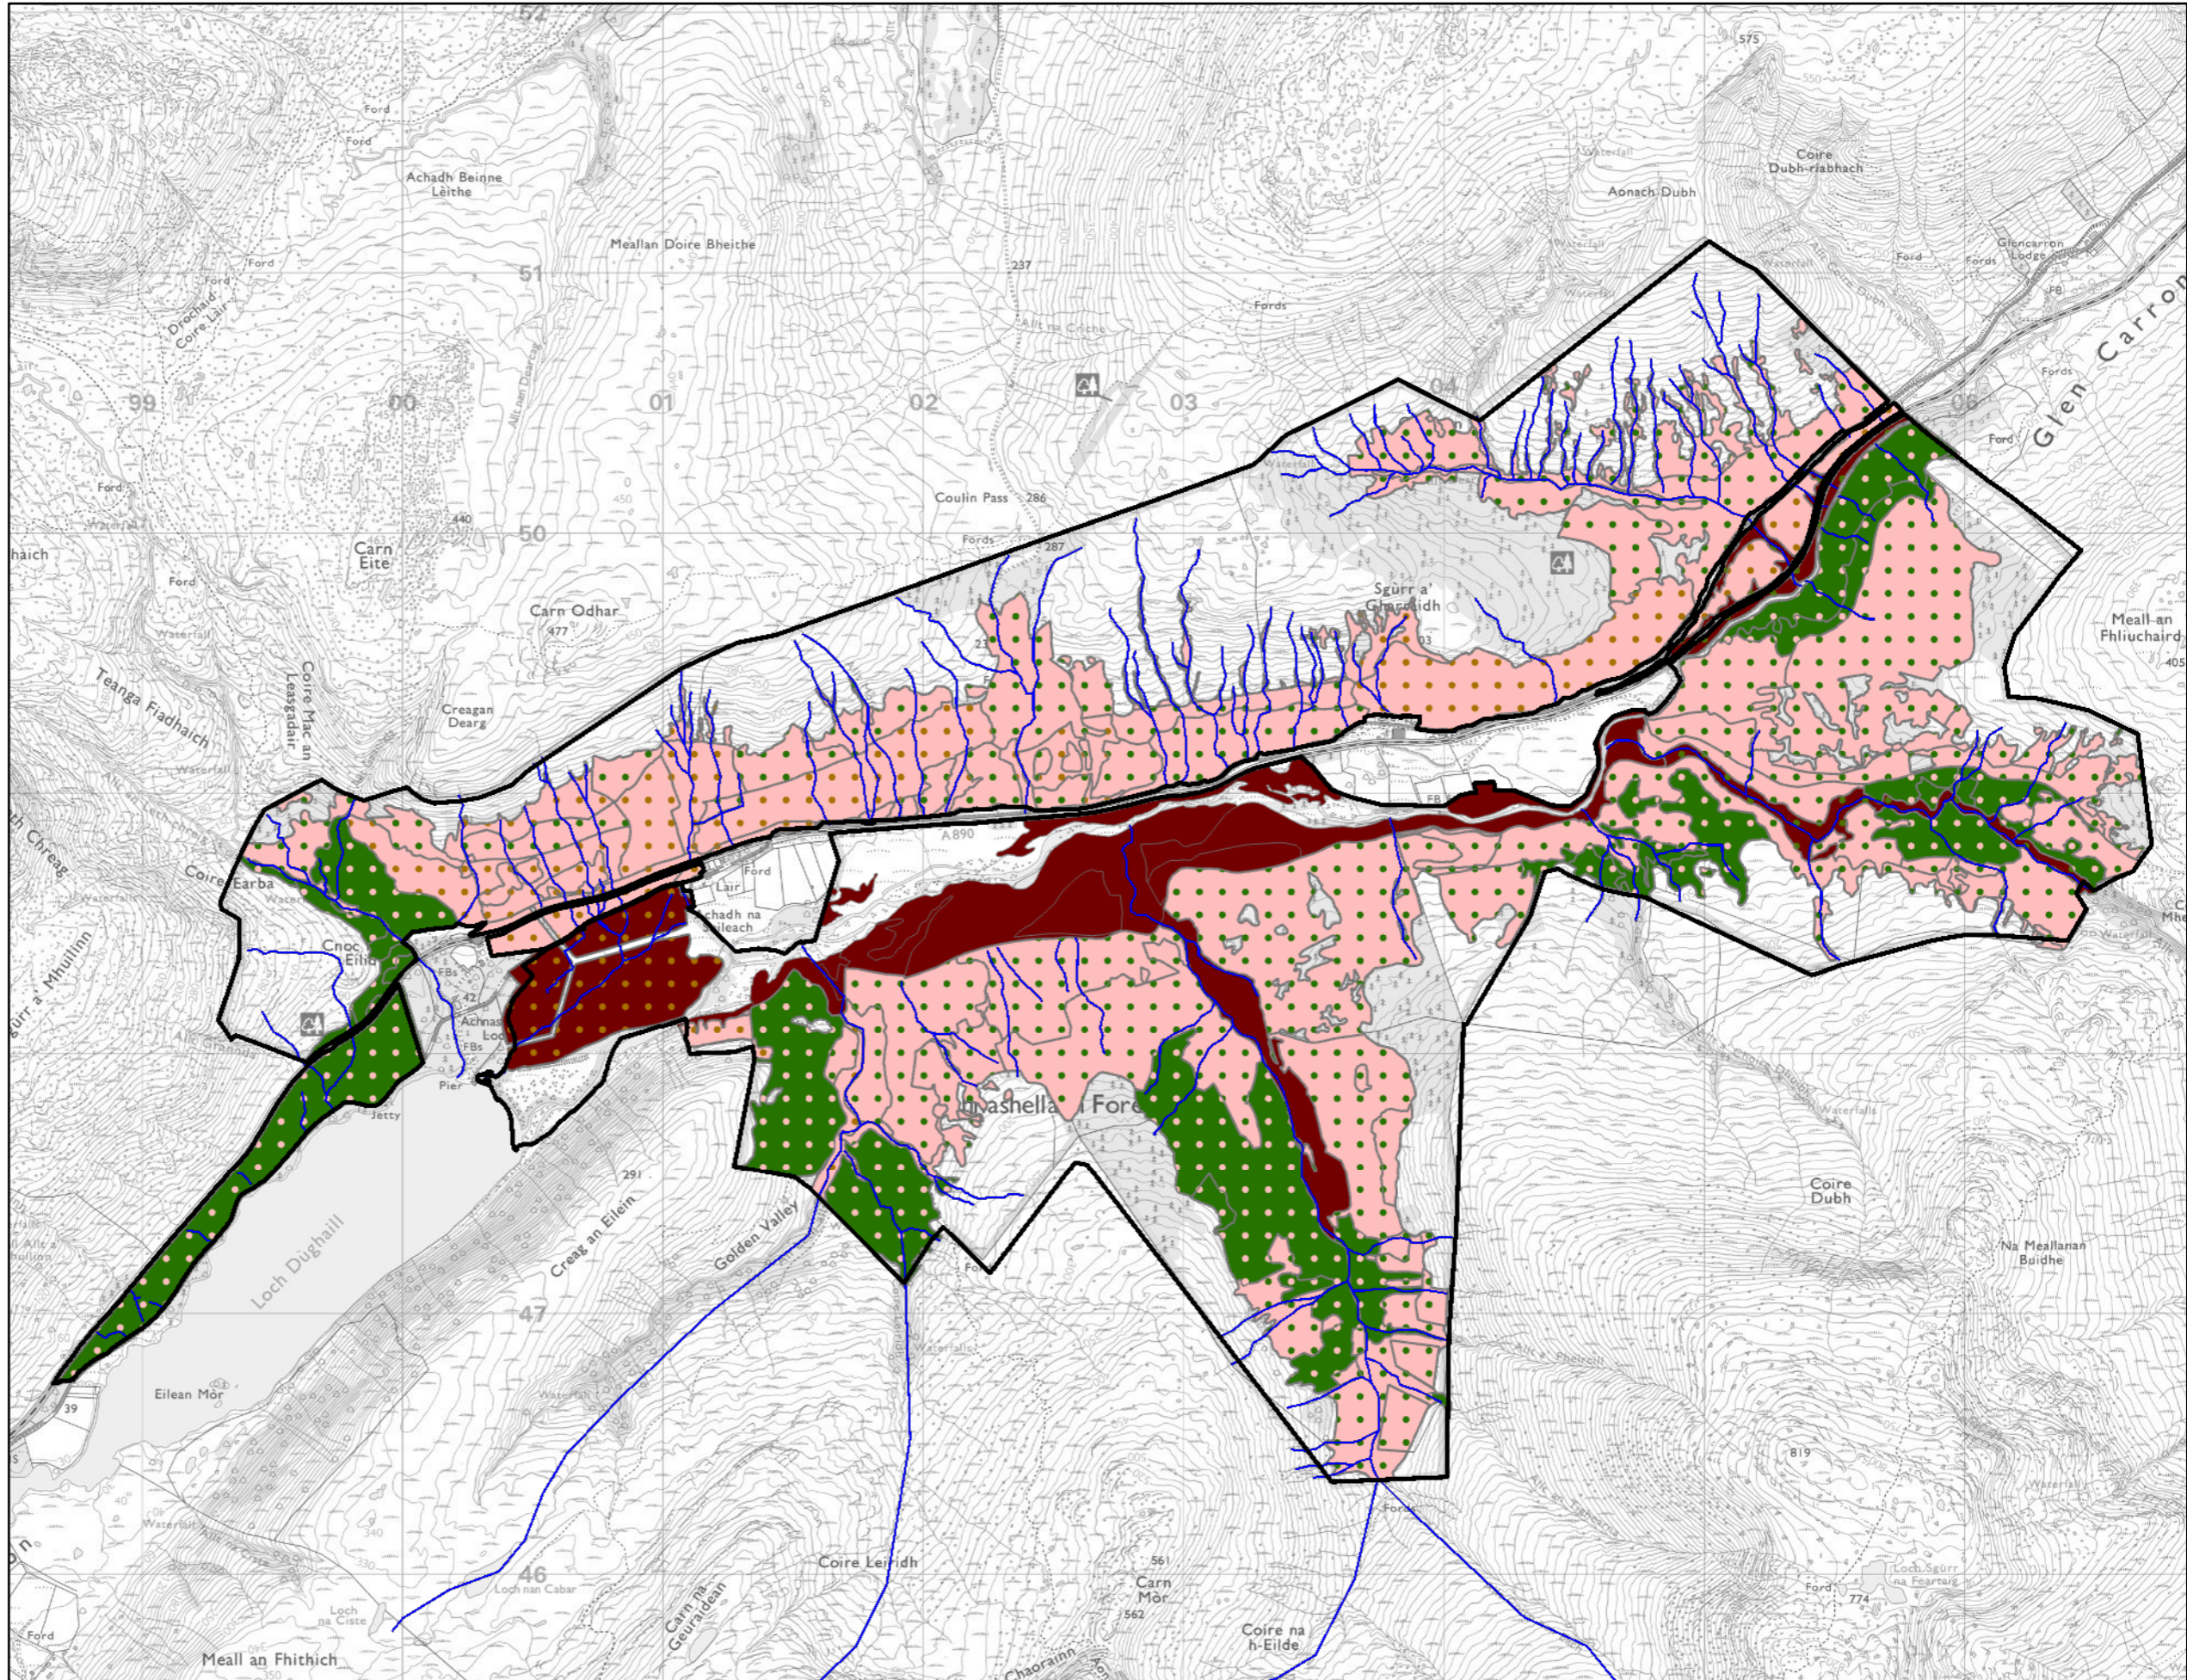

**Map 4 Future Habitat & Species -
Long Term vision**

Author: North Region Planning Team

Scale @ A3: 1:25,000

Date: 03/12/2025

**Future Habitat & Species
(Pure and Mixtures)**

- Birch
- Native Mixed Broadleaves
- Native willow species & alder
- Scots Pine
- Sitka spruce

Species Mixture
 Main colour = Dominant species
 Dots = Secondary species
 Sitka spruce with Birch shown here

0 0.1 0.2 0.4 0.6 0.8 km

Reproduced by permission of Ordnance Survey on behalf of HMSO.
 © Crown copyright and database right 2026. All rights reserved.
 Ordnance Survey Licence number AC0000820350.
 © Getmapping Plc and Bluesky International Limited 2026.