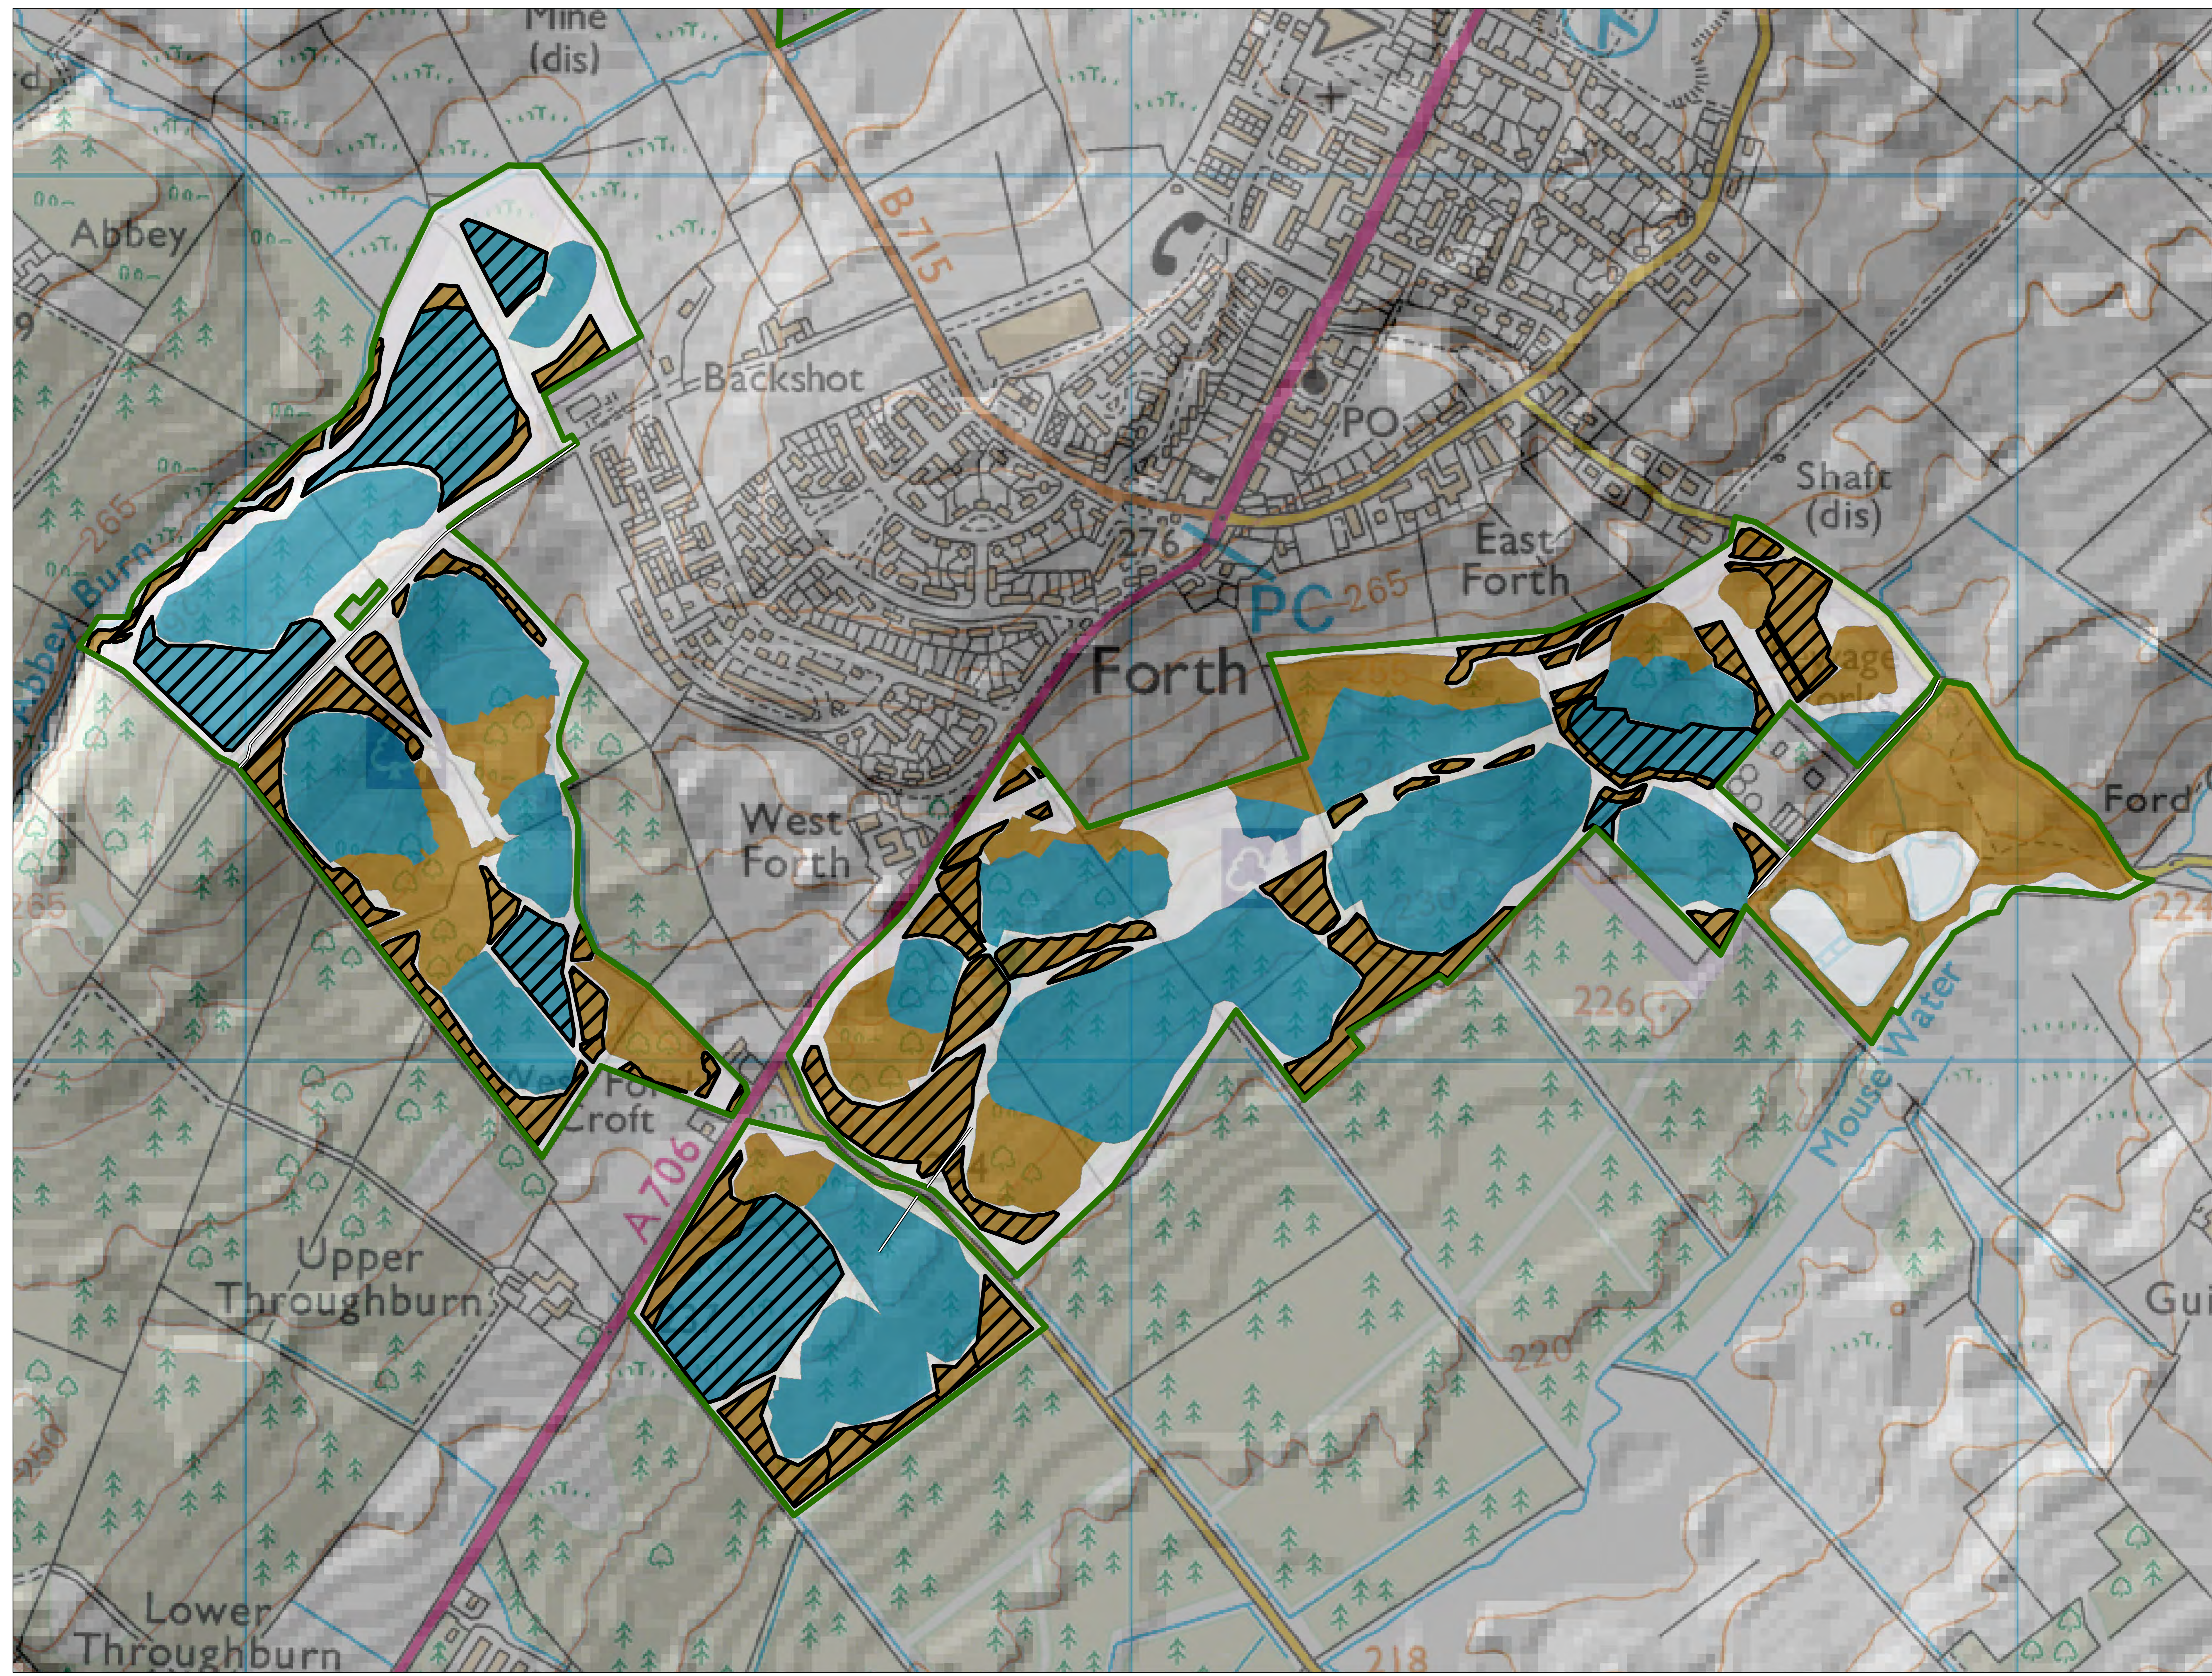

Legend

-  North Clydesdale Forests
-  Road Segments
-  Sitka Spruce
-  Sitka Spruce/Lodgepole Pine
-  Scots Pine
-  Broadleaves
-  Open/Other

© Crown copyright and database right 2017. All rights reserved. Ordnance Survey Licence number [100021242]

5b (iii)
FUTURE SPECIES
AND HABITATS

Scale: 3,750 @ A0

12 Jul 2017

Legend

-  North Clydesdale Forests
-  Wind Turbines
-  Blacklaw Windfarm Footprint
-  Forest Road
-  Sitka Spruce
-  Sitka Spruce/Lodgepole Pine
-  Scots Pine/Norway Spruce
-  Broadleaves
-  Open/Other
-  Areas for FCS Approval
-  Proposed New Road

Scottish Lowlands FD

WEST FORTH
 5b (iv)
 FUTURE SPECIES
 AND HABITATS

Scale: 2,500 @ A0

28 Jun 2017

Legend

-  North Clydesdale Forests
-  Road Segments
-  Sitka Spruce
-  Broadleaves
-  Open/Other
-  Areas for FCS Approval

Legend

-  North Clydesdale Forests
-  Broadleaves
-  Road Segments
-  Open/Other
-  Areas for FCS Approval

© Crown copyright and database right 2017. All rights reserved. Ordnance Survey Licence number [100021242]