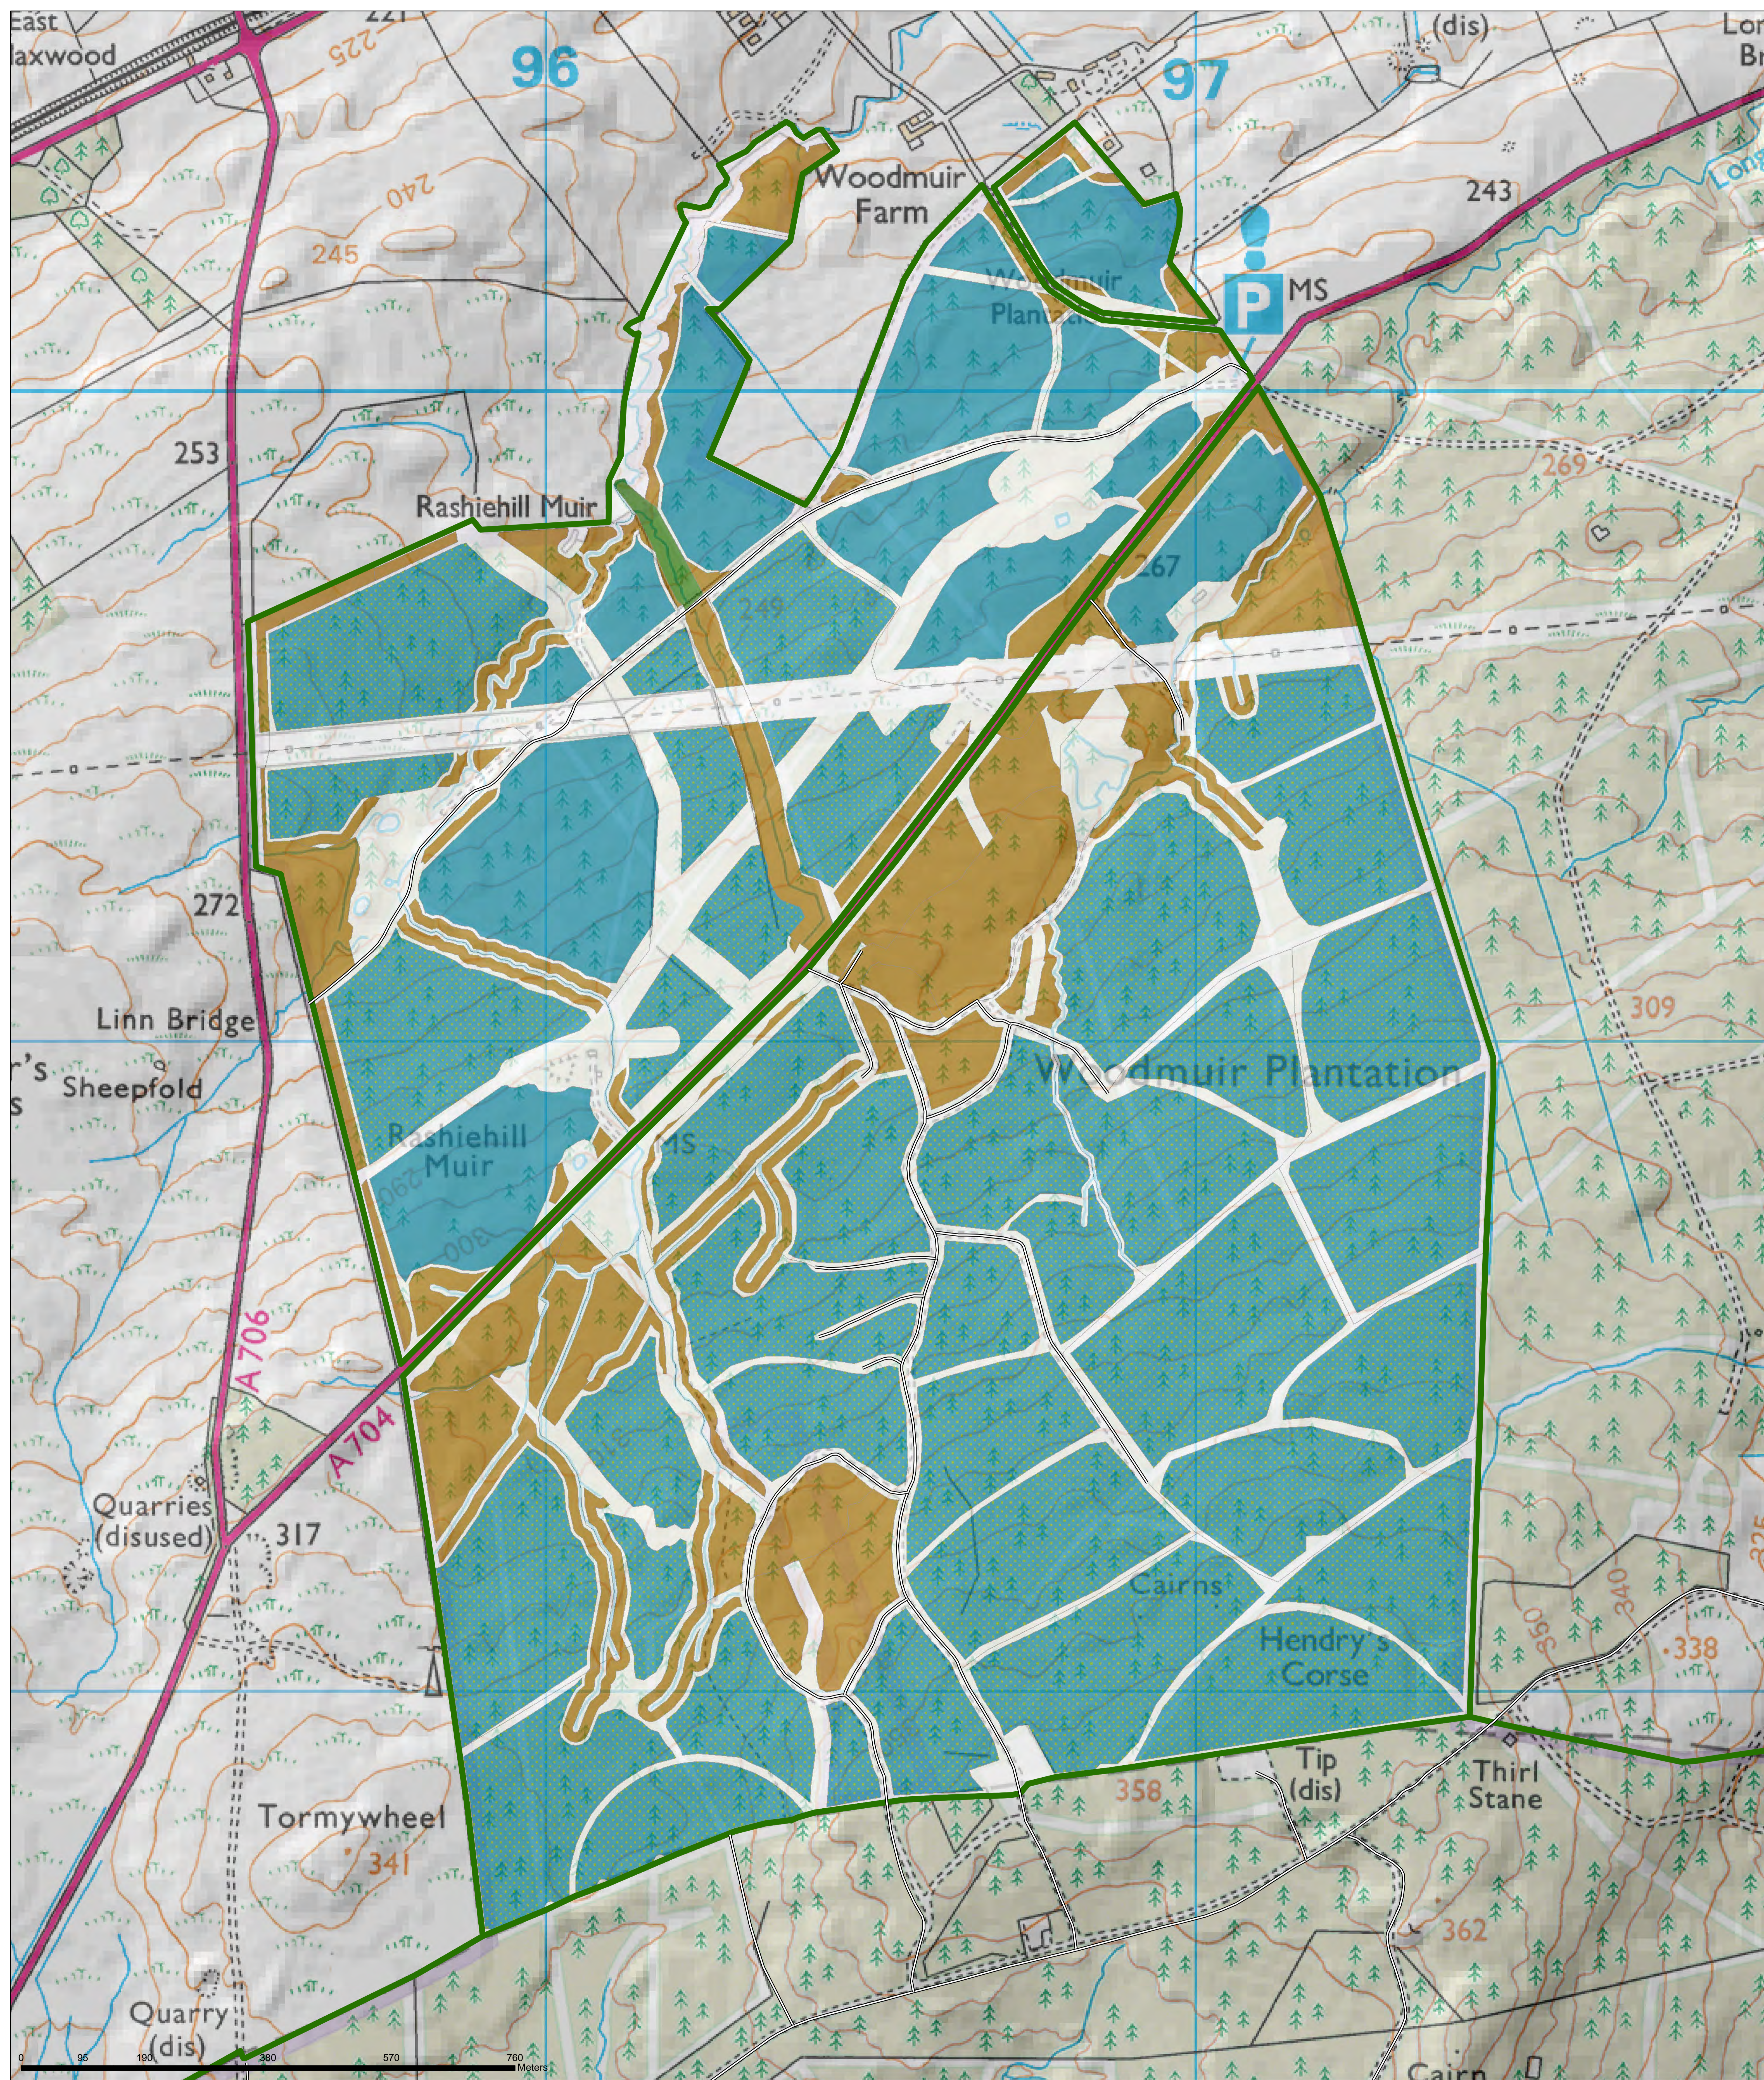

Scottish Lowlands FD

HEATHLAND

5b (i)

**FUTURE SPECIES
AND HABITATS**

Scale: 6,600 @ A0

13 Sep 2017

Legend

-  Heathland
-  Forest Road
-  Sitka Spruce
-  Sitka Spruce/Lodgepole Pine
-  Larch
-  Larch/Broadleaves
-  Lodgepole Pine
-  Conifer
-  Conifer/Broadleaves
-  Broadleaves/Larch
-  Broadleaves/Conifer
-  Broadleaves
-  Open/Other
-  Areas for FCS Approval
-  Proposed New Road

Legend

-  North Clydesdale Forests
-  Road Segments
-  Sitka Spruce
-  Sitka Spruce/Lodgepole Pine
-  Scots Pine
-  Broadleaves
-  Open/Other

© Crown copyright and database right 2017. All rights reserved. Ordnance Survey Licence number [100021242]

5b (iii)
FUTURE SPECIES
AND HABITATS

Scale: 3,750 @ A0

12 Jul 2017

Legend

-  North Clydesdale Forests
-  Wind Turbines
-  Blacklaw Windfarm Footprint
-  Forest Road
-  Sitka Spruce
-  Sitka Spruce/Lodgepole Pine
-  Scots Pine/Norway Spruce
-  Broadleaves
-  Open/Other
-  Areas for FCS Approval
-  Proposed New Road

Scottish Lowlands FD

WEST FORTH
 5b (iv)
 FUTURE SPECIES
 AND HABITATS

Scale: 2,500 @ A0

28 Jun 2017

Legend

-  North Clydesdale Forests
-  Road Segments
-  Sitka Spruce
-  Broadleaves
-  Open/Other
-  Areas for FCS Approval