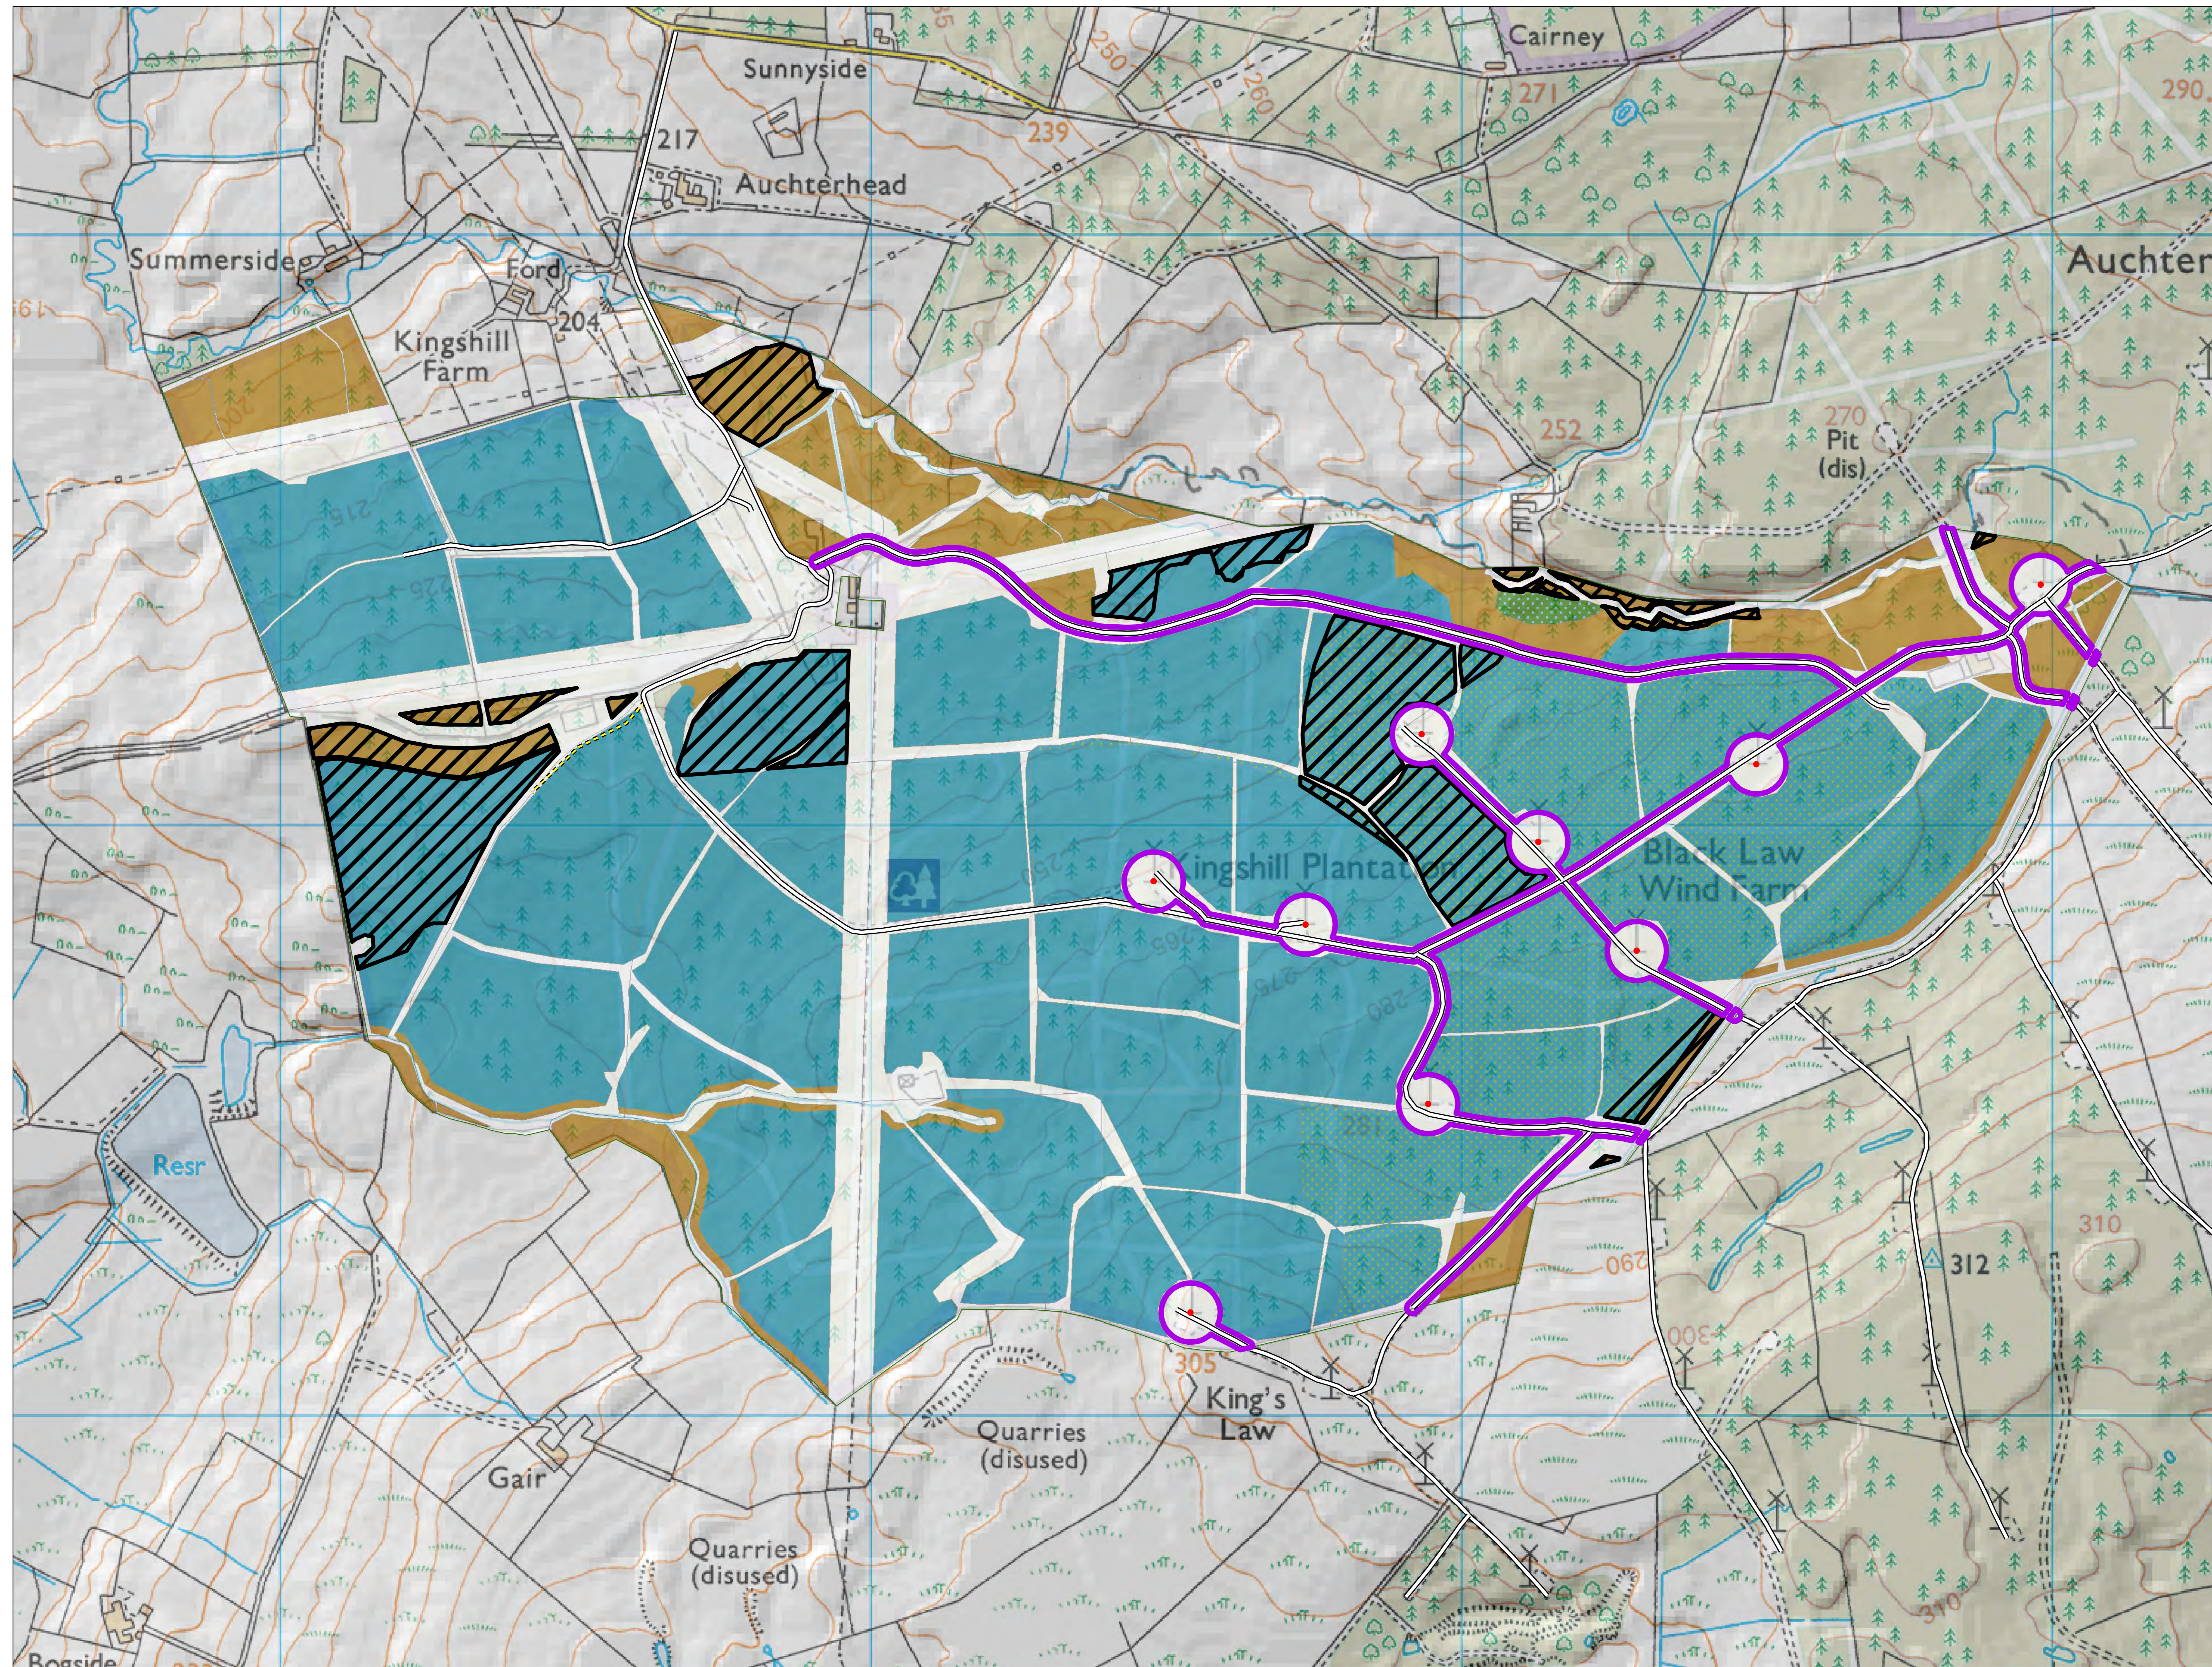

Legend

-  North Clydesdale Forests
-  Road Segments
-  Sitka Spruce
-  Sitka Spruce/Lodgepole Pine
-  Scots Pine
-  Broadleaves
-  Open/Other

© Crown copyright and database right 2017. All rights reserved. Ordnance Survey Licence number [100021242]

5b (iii)
FUTURE SPECIES
AND HABITATS

Scale: 3,750 @ A0

12 Jul 2017

Legend

-  North Clydesdale Forests
-  Wind Turbines
-  Blacklaw Windfarm Footprint
-  Forest Road
-  Sitka Spruce
-  Sitka Spruce/Lodgepole Pine
-  Scots Pine/Norway Spruce
-  Broadleaves
-  Open/Other
-  Areas for FCS Approval
-  Proposed New Road

Scottish Lowlands FD

WEST FORTH
 5b (iv)
 FUTURE SPECIES
 AND HABITATS

Scale: 2,500 @ A0

28 Jun 2017

Legend

-  North Clydesdale Forests
-  Road Segments
-  Sitka Spruce
-  Broadleaves
-  Open/Other
-  Areas for FCS Approval

Legend

-  North Clydesdale Forests
-  Broadleaves
-  Road Segments
-  Open/Other
-  Areas for FCS Approval

© Crown copyright and database right 2017. All rights reserved. Ordnance Survey Licence number [100021242]