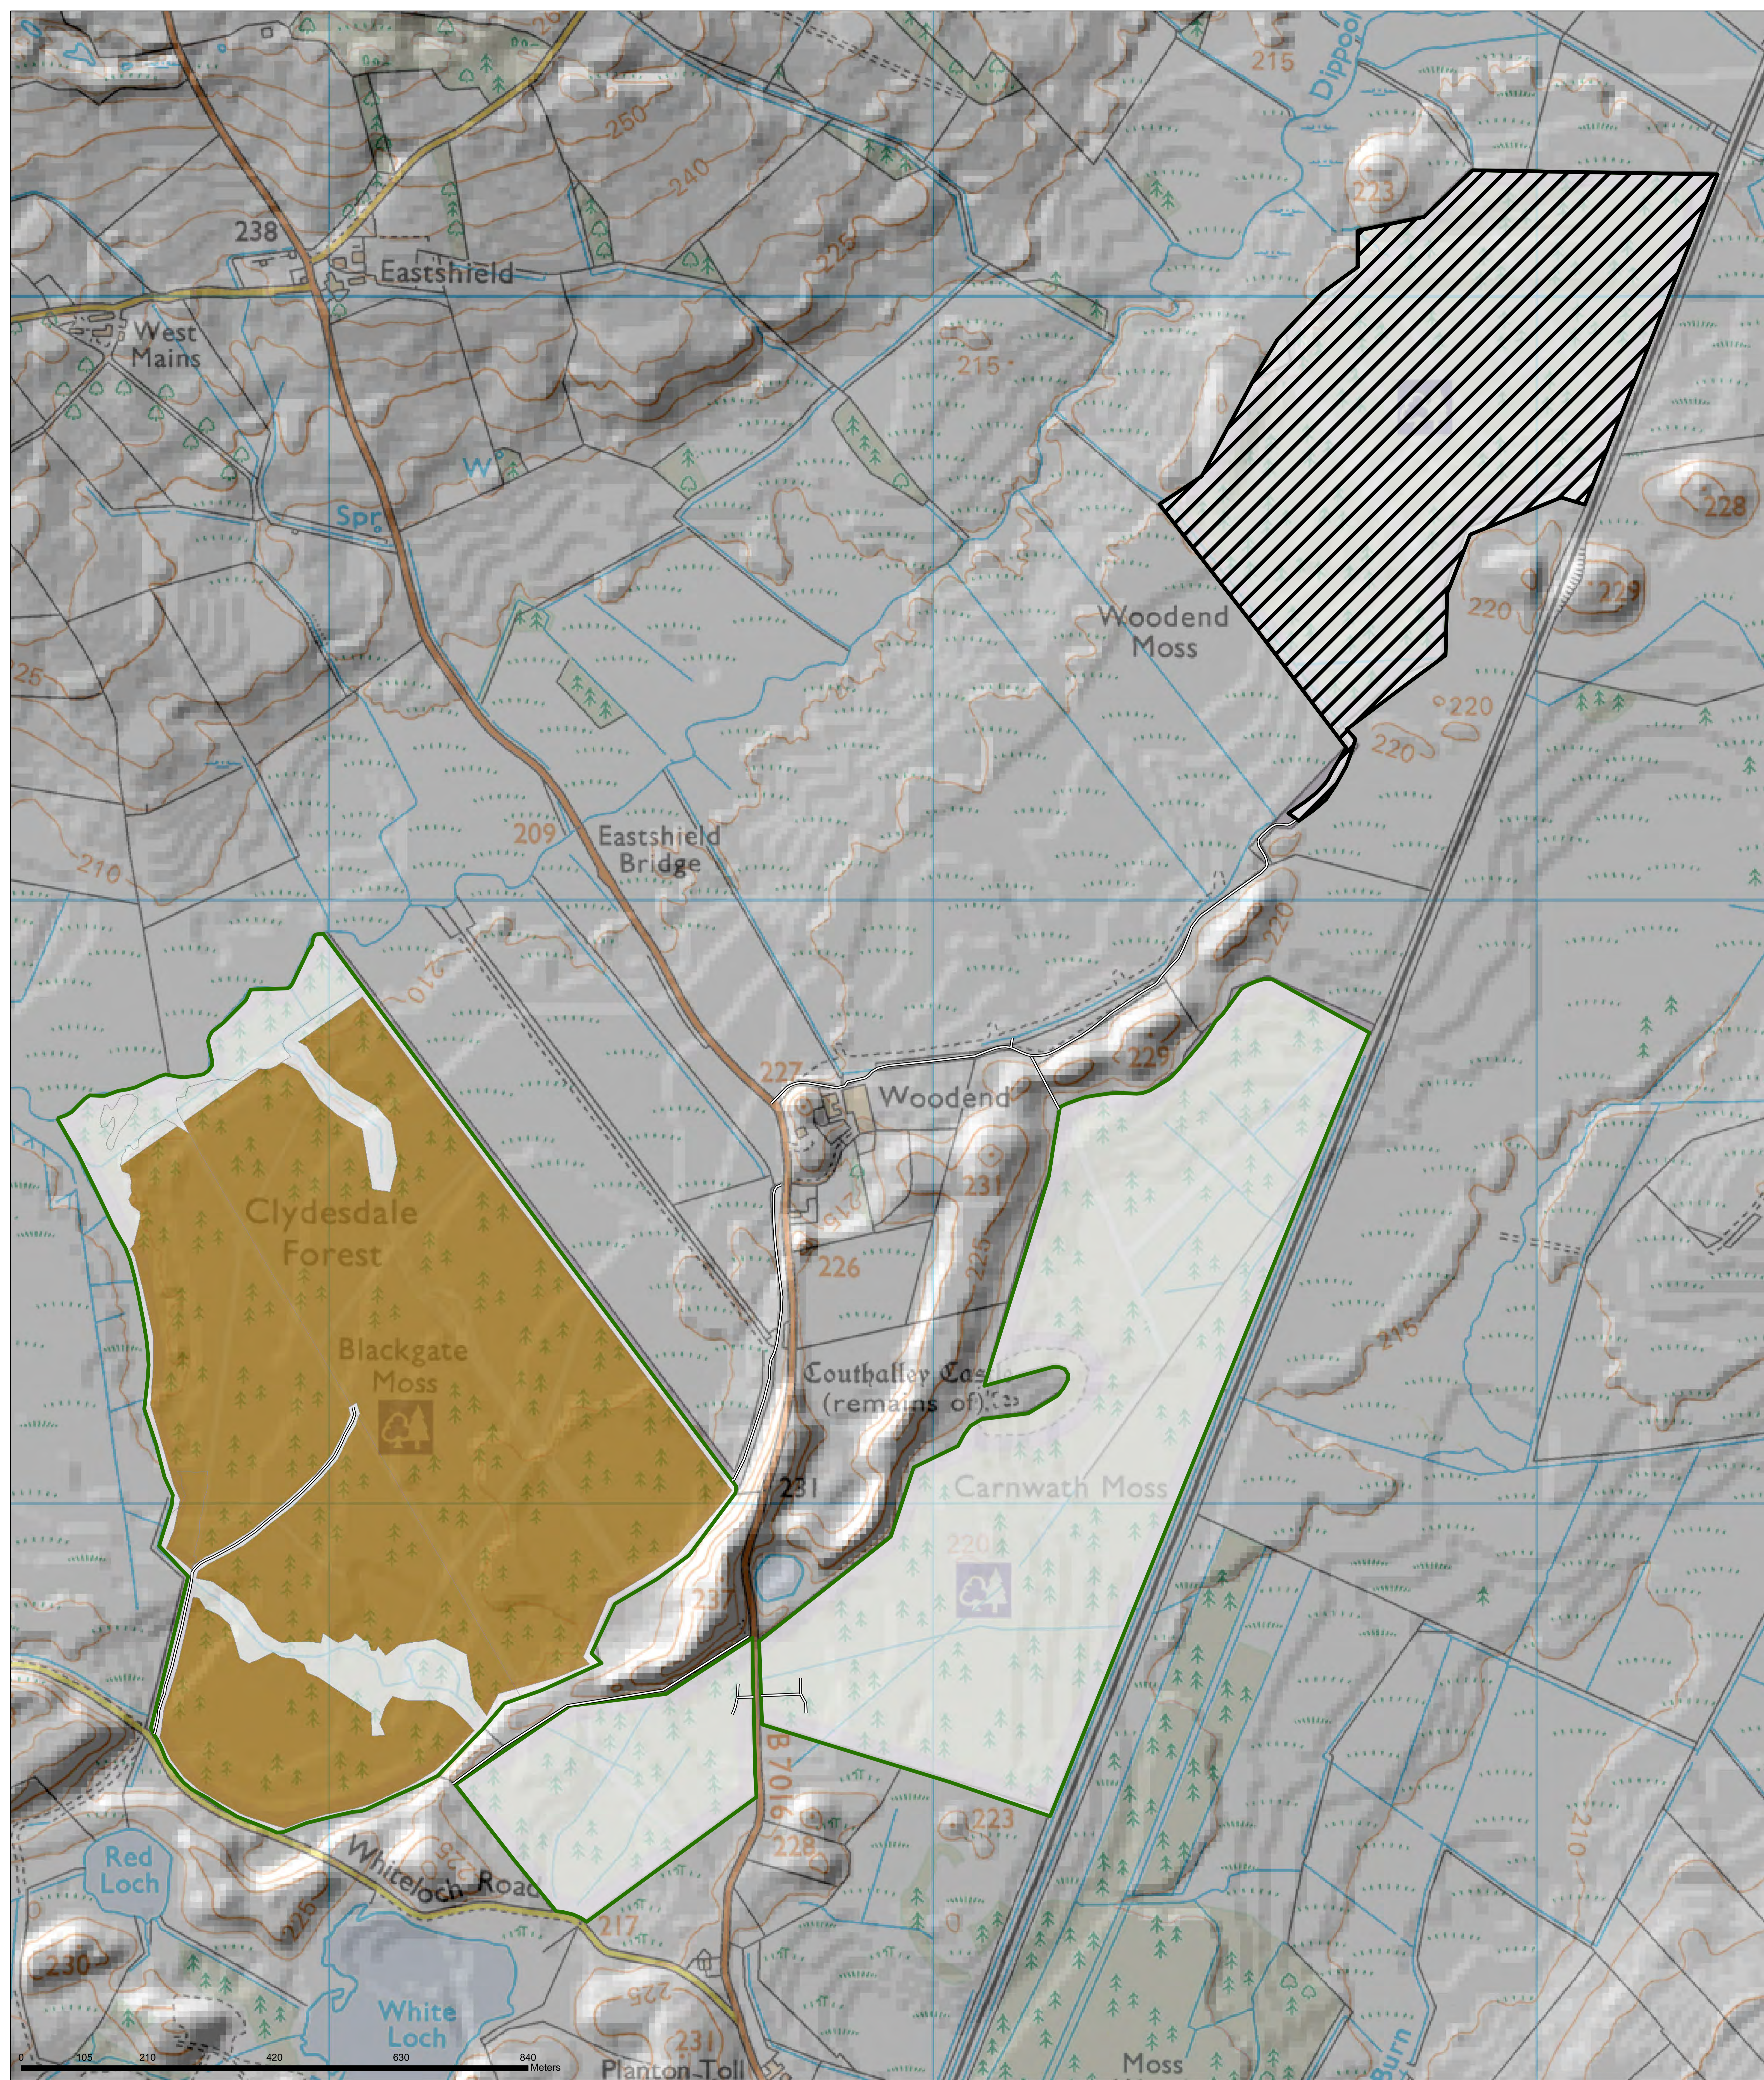

Legend

-  North Clydesdale Forests
-  Road Segments
-  Sitka Spruce
-  Sitka Spruce/Lodgepole Pine
-  Scots Pine
-  Broadleaves
-  Open/Other

© Crown copyright and database right 2017. All rights reserved. Ordnance Survey Licence number [100021242]

5b (iii)
FUTURE SPECIES
AND HABITATS

Scale: 3,750 @ A0

12 Jul 2017

Legend

-  North Clydesdale Forests
-  Wind Turbines
-  Blacklaw Windfarm Footprint
-  Forest Road
-  Sitka Spruce
-  Sitka Spruce/Lodgepole Pine
-  Scots Pine/Norway Spruce
-  Broadleaves
-  Open/Other
-  Areas for FCS Approval
-  Proposed New Road

Scottish Lowlands FD

WEST FORTH
 5b (iv)
 FUTURE SPECIES
 AND HABITATS

Scale: 2,500 @ A0

28 Jun 2017

Legend

-  North Clydesdale Forests
-  Road Segments
-  Sitka Spruce
-  Broadleaves
-  Open/Other
-  Areas for FCS Approval

Legend

-  North Clydesdale Forests
-  Broadleaves
-  Road Segments
-  Open/Other
-  Areas for FCS Approval

© Crown copyright and database right 2017. All rights reserved. Ordnance Survey Licence number [100021242]