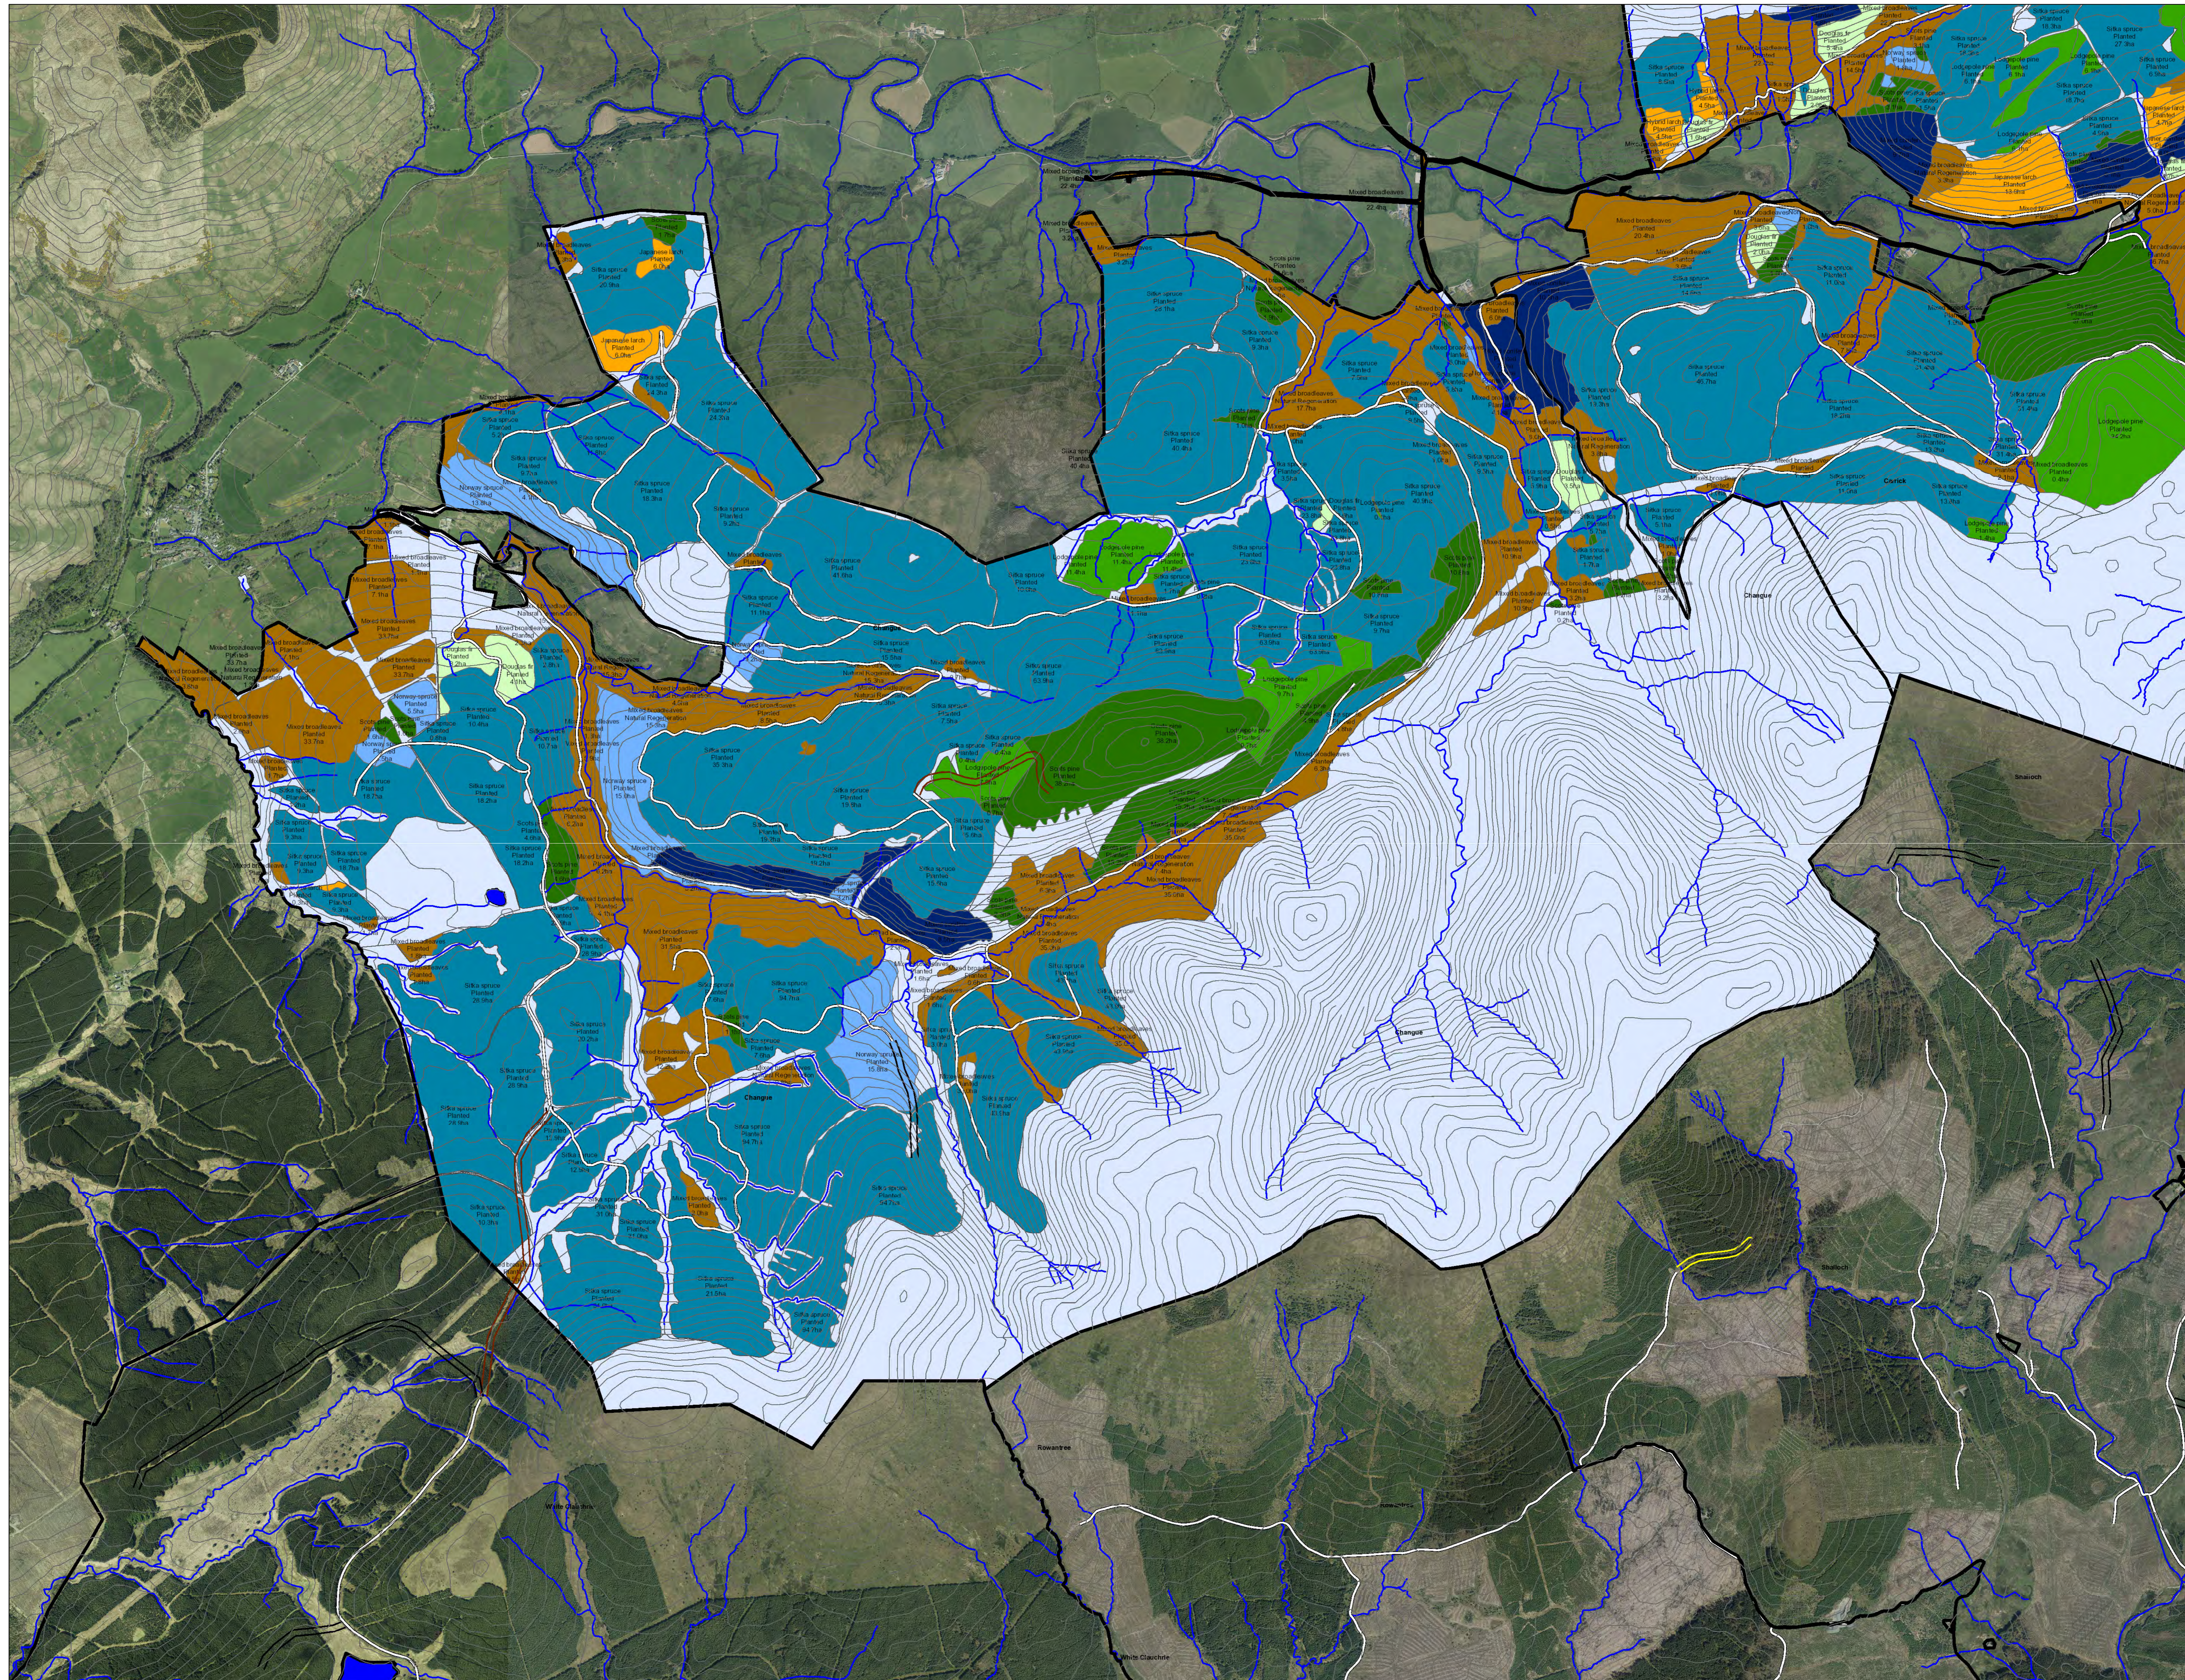

Forest Roads

Forest Roads

Planned Roads (Formation Year)

Prior to current year

2017/18

2018/19

2019/20

2020/21

2021/22

2022/23

2023/24

2024/25

2025/26

2026/27 or later

Watercourses

Open Water

Scenario Restock Areas

Ash

Beech

Birch

Oak

Other Broadleaves

Other Conifers

Douglas Fir

Larch

Lodgepole Pine

Norway Spruce

Scots Pine

Sitka Spruce

Open

Reproduced by permission of Ordnance Survey on behalf of HMSO.
© Crown copyright and database right 2020. All rights reserved.
Ordnance Survey Licence number 100024925.
© Getmapping Plc and Bluesky International Limited 2020.