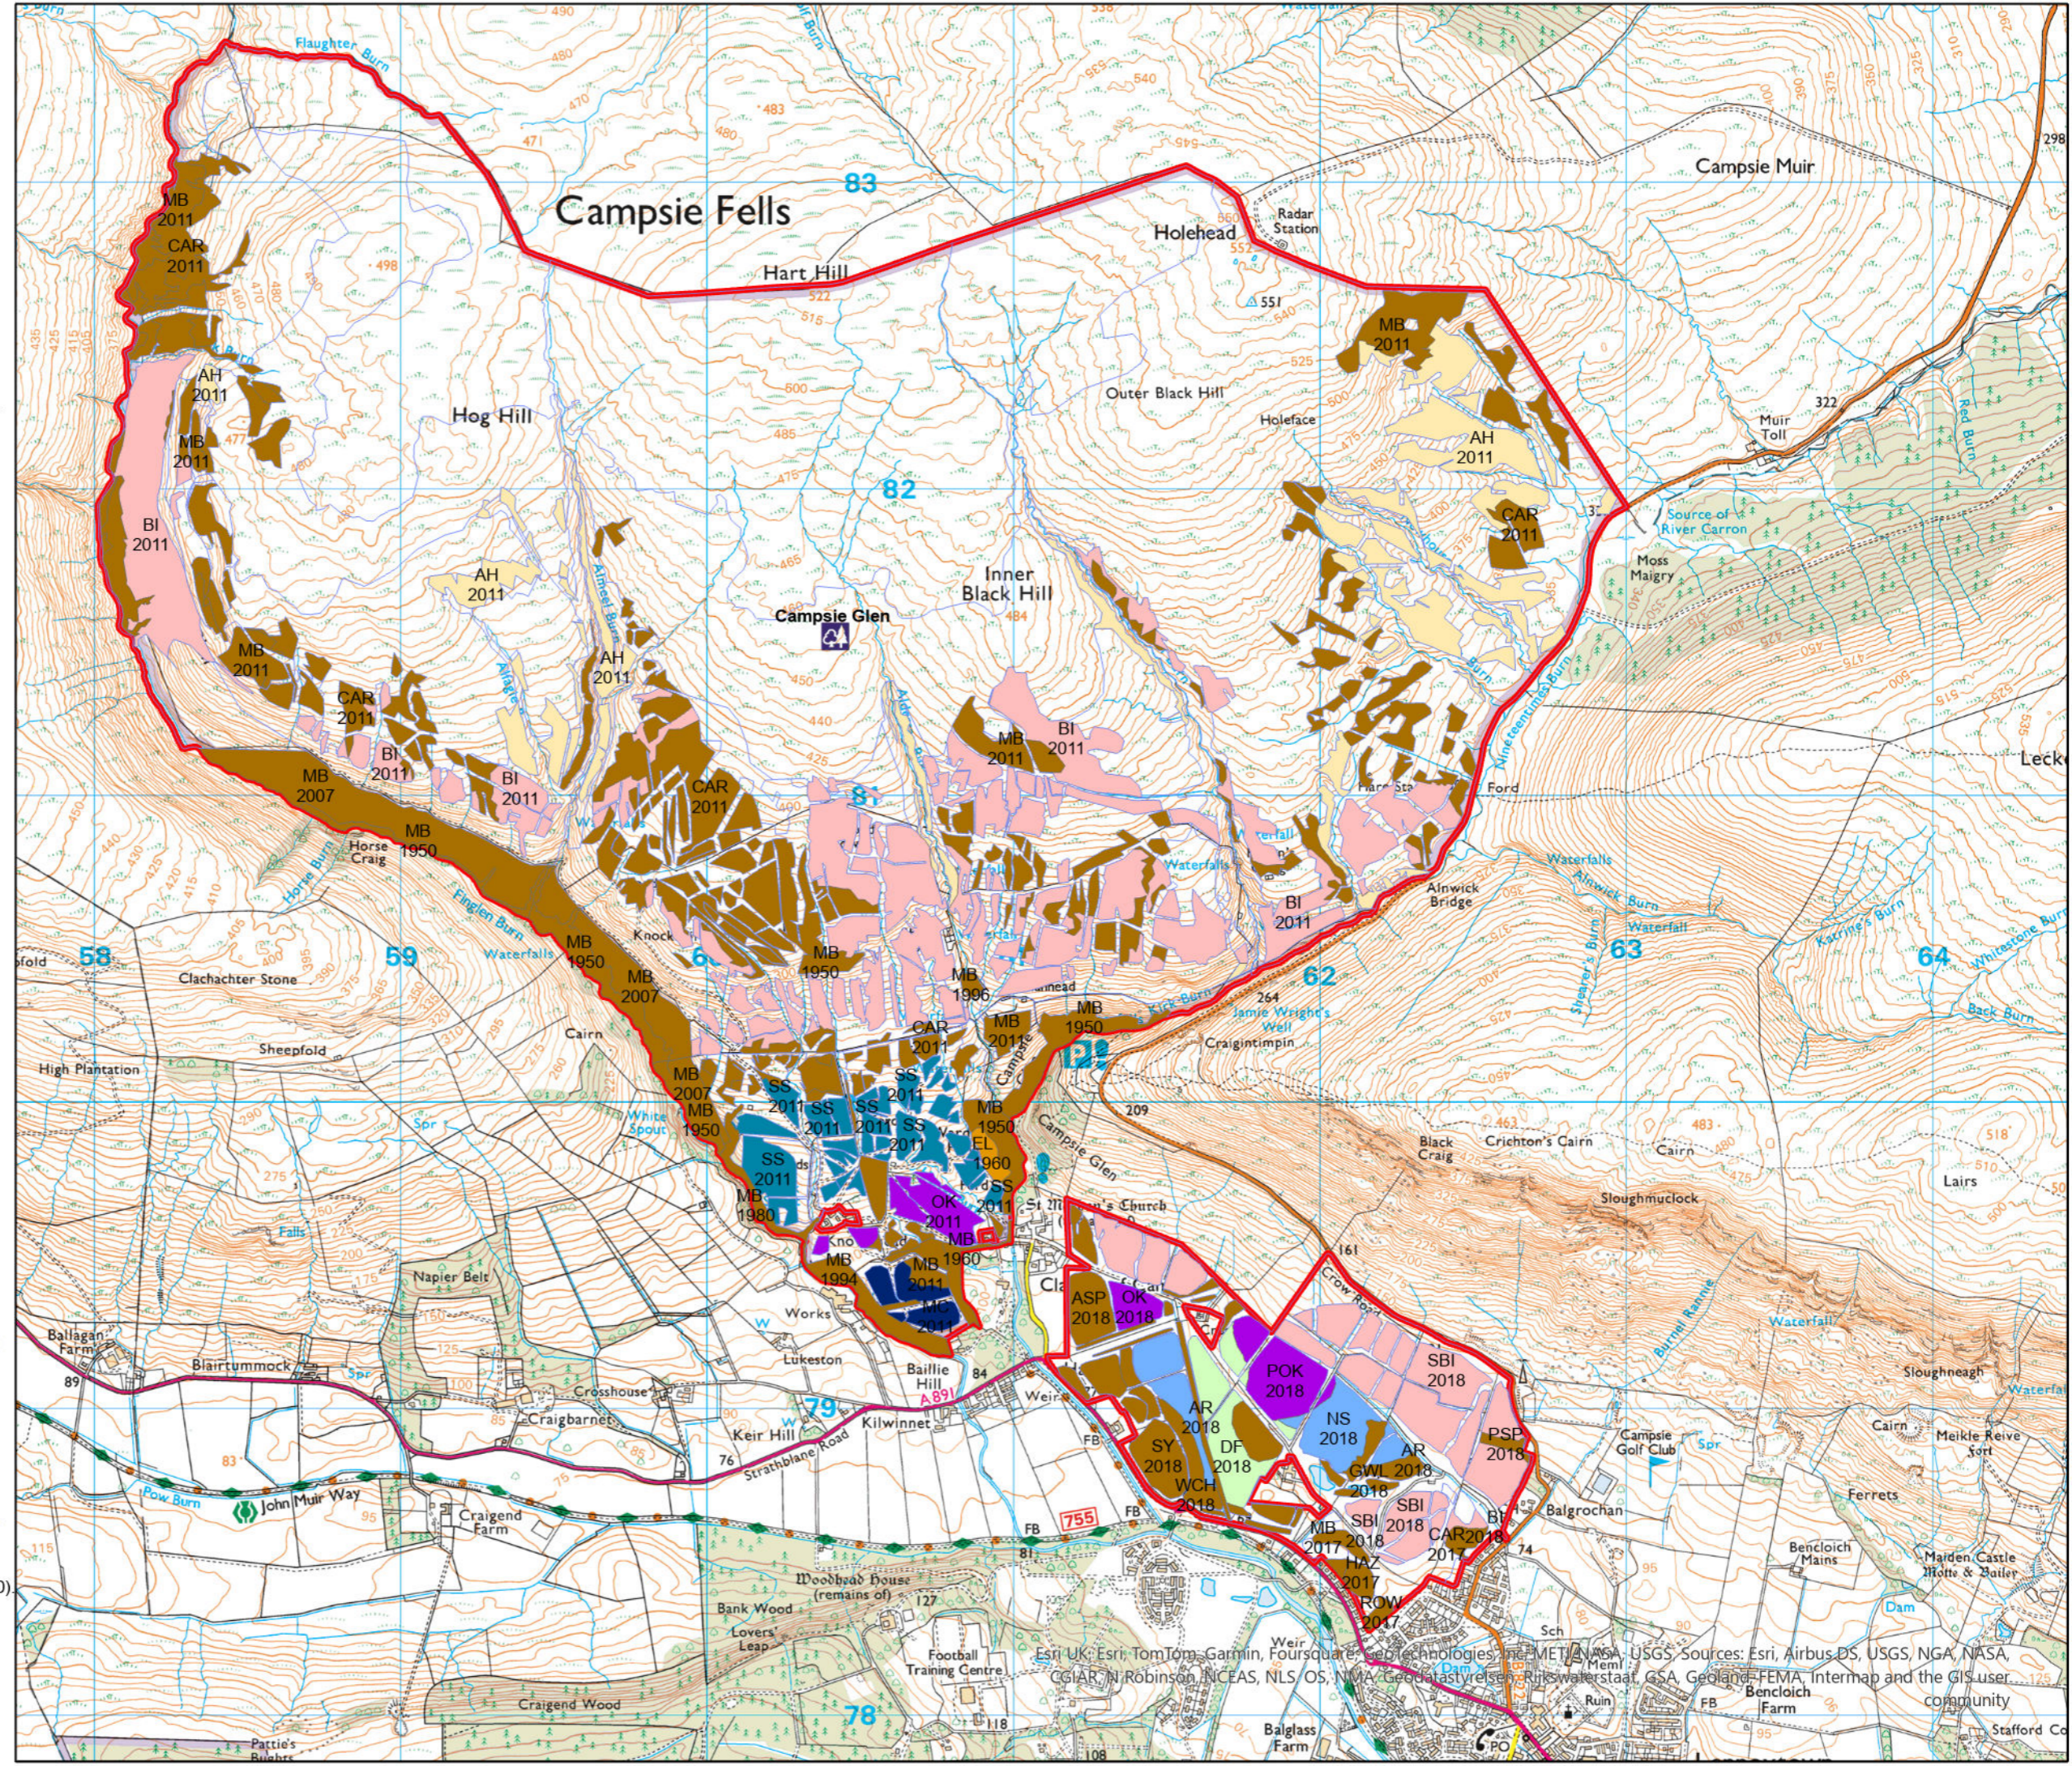

M2: Current Species

Author: FLS Planning
Scale @ A3: 1:20,000
Date: 11/6/2024

Legend

- LMP Area
- Ash
- Birch
- Oak
- Other/Mixed Broadleaves
- Other/Mixed Conifers
- Douglas Fir
- Larch
- Norway Spruce
- Sitka Spruce
- No Species

Reproduced by permission of Ordnance Survey on behalf of HMSO.
© Crown copyright and database right [2024]. All rights reserved.
Ordnance Survey Licence number [100024925].
© Getmapping Plc and Bluesky International Limited 2024.

Declaration by FLS as an Operator.
All timber arising from the FLS National Forests and Land represents a negligible risk under EUTR (No 995/210)

Esri UK: Esri, TomTom, Garmin, Foursquare, Geotitles, METI, NASA, USGS, Sources: Esri, Airbus-DS, USGS, NGA, NASA, CGIAR, N/Robinson, NCEAS, NLS OS, NVA, Geodatastrijzen, Rijswaterstaat, GSA, Geoland, FEMA, Intermap and the GIS user community