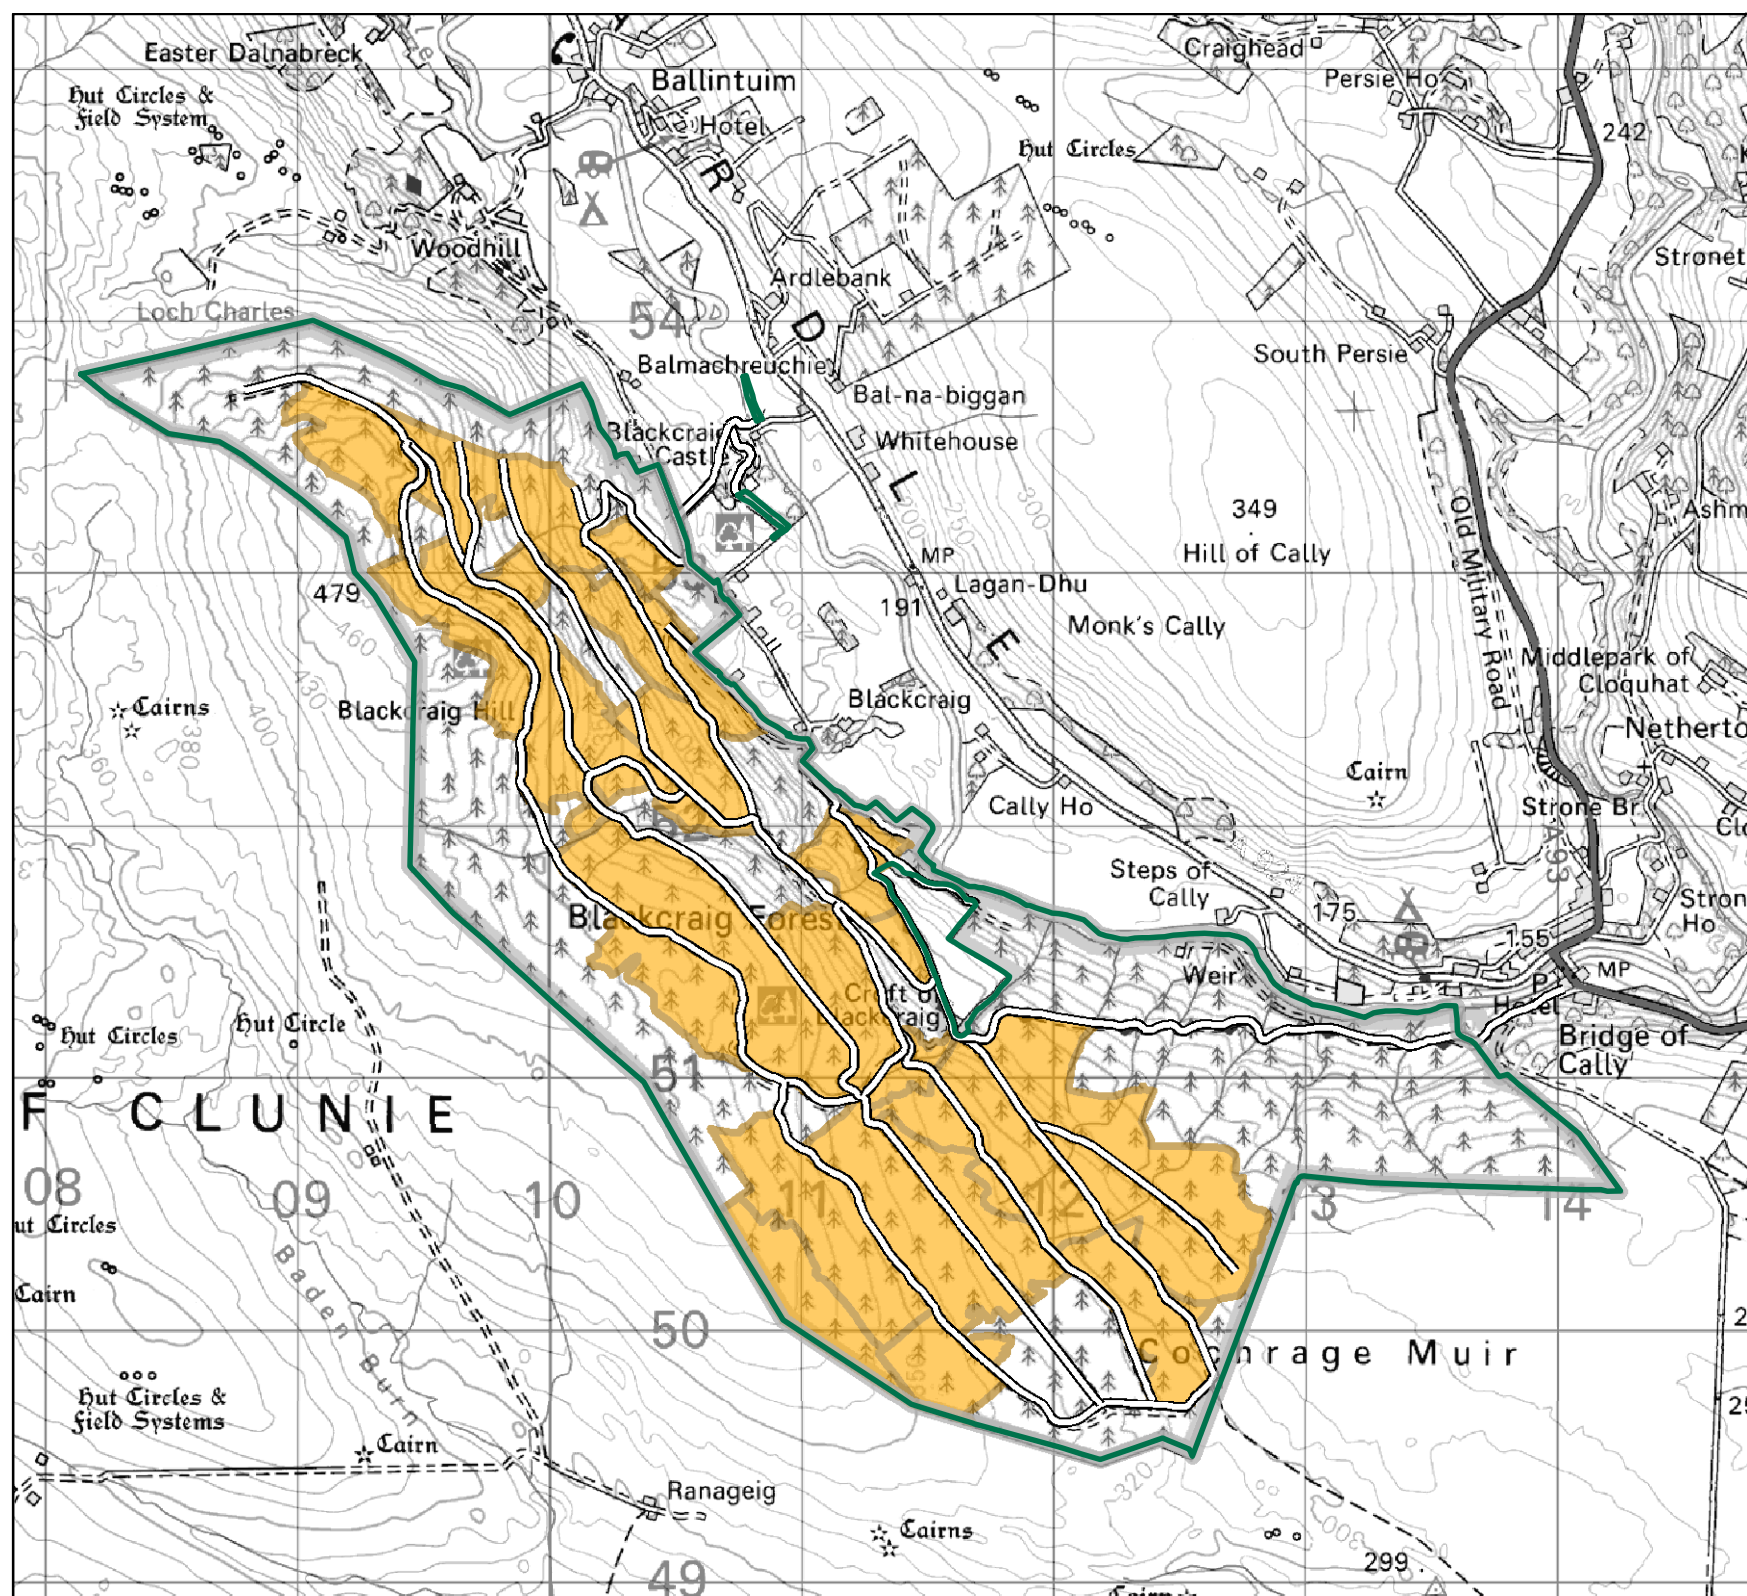

# Forest Enterprise Scotland

Managing the National Forest Estate

**Tay Forest District  
Strathardle LMP  
Thinning Coupes**

**Legend**

- Blocks
- Strathardle Zones
- Forest Roads
- Strathardle Thinning Coupes

Scale: 1:30,000

Kilometres

0 0.5 1 2

Scotland's National Forest Estate is responsibly managed to the UK Woodland Assurance Standard.

FSC PEFC

Reproduced by permission of Ordnance Survey on behalf of HMSO. © Crown copyright and database right 2018. All rights Reserved. Ordnance Survey Licence Number [100021242]