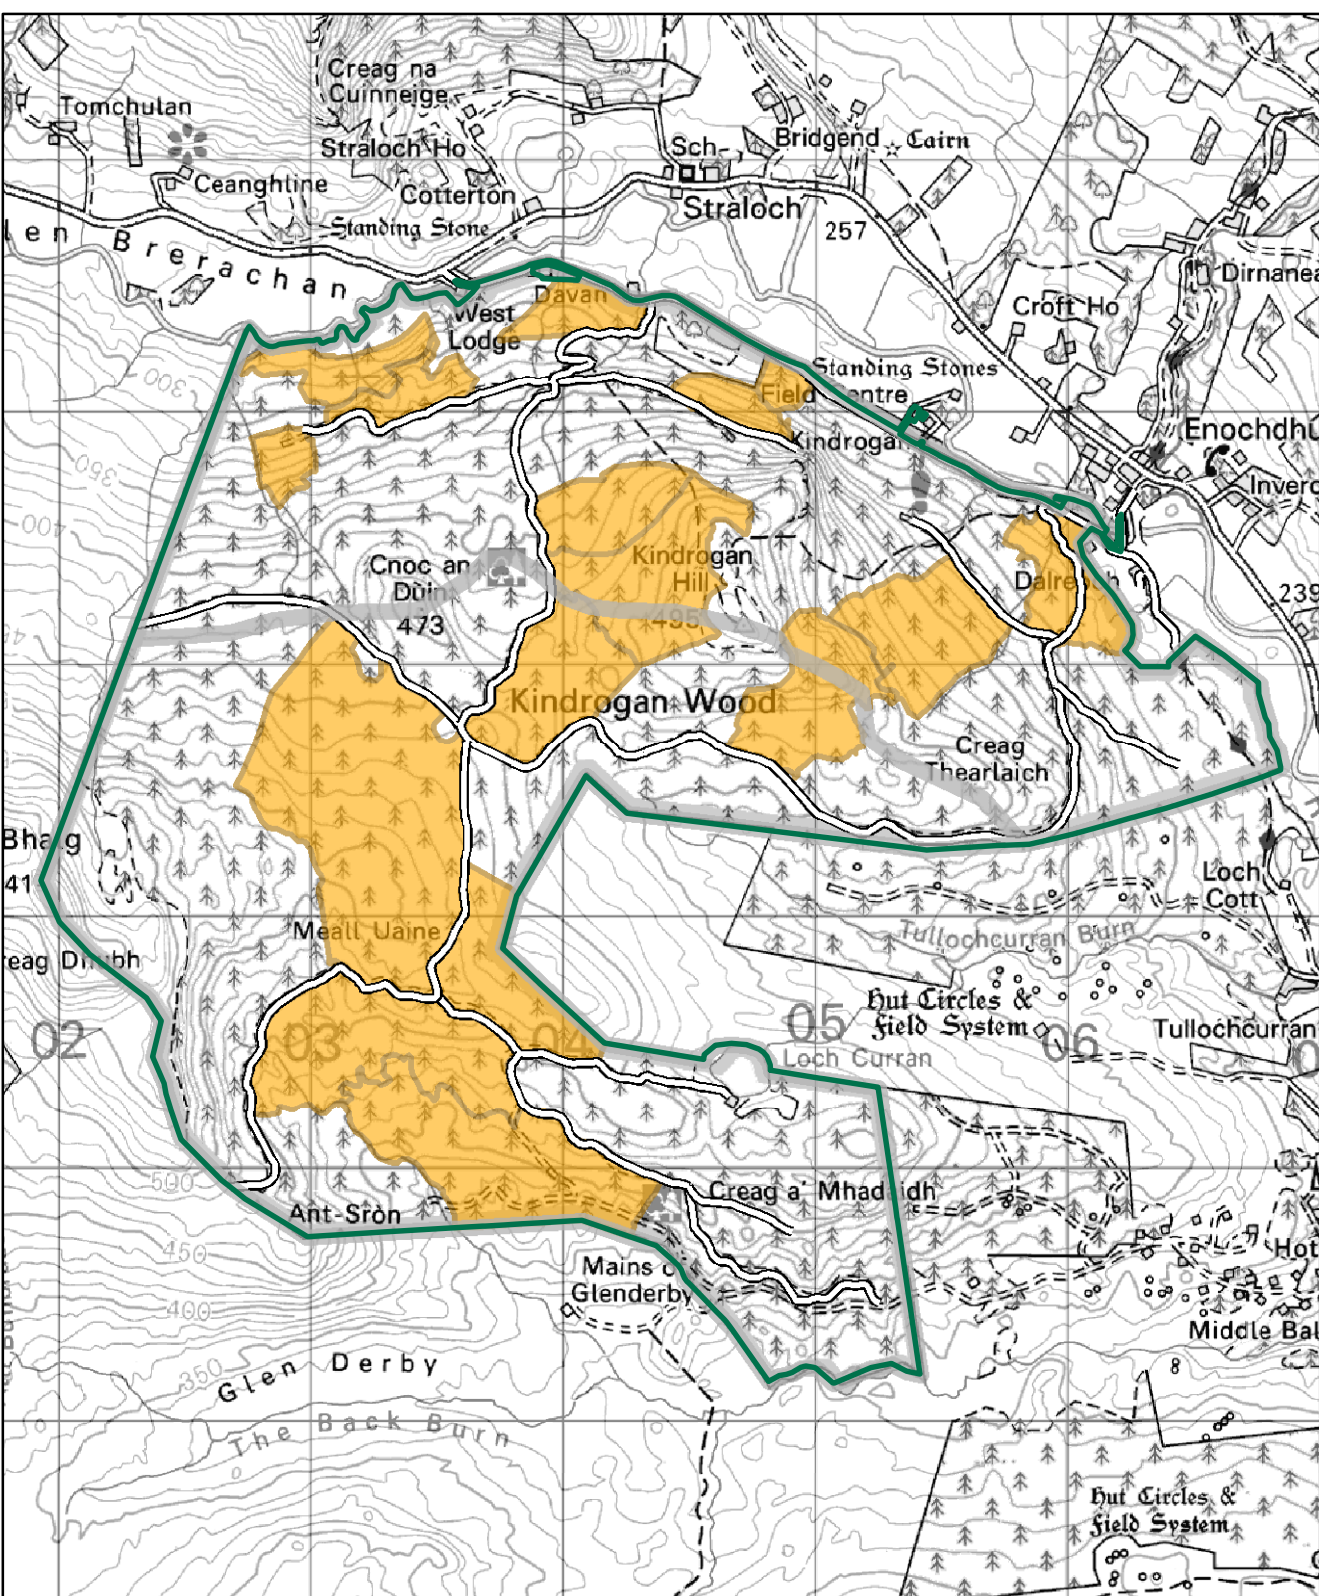

# Forest Enterprise Scotland

Managing the National Forest Estate

**Tay Forest District  
Strathardle LMP  
Thinning Coupes**

**Legend**

- Blocks
- Strathardle Zones
- Forest Roads
- Strathardle Thinning Coupes

Scale: 1:30,000

Kilometres

0 0.5 1 2

Scotland's National Forest Estate is responsibly managed to the UK Woodland Assurance Standard.

FSC PEFC

Reproduced by permission of Ordnance Survey on behalf of HMSO. © Crown copyright and database right 2018. All rights Reserved. Ordnance Survey Licence Number [100021242]