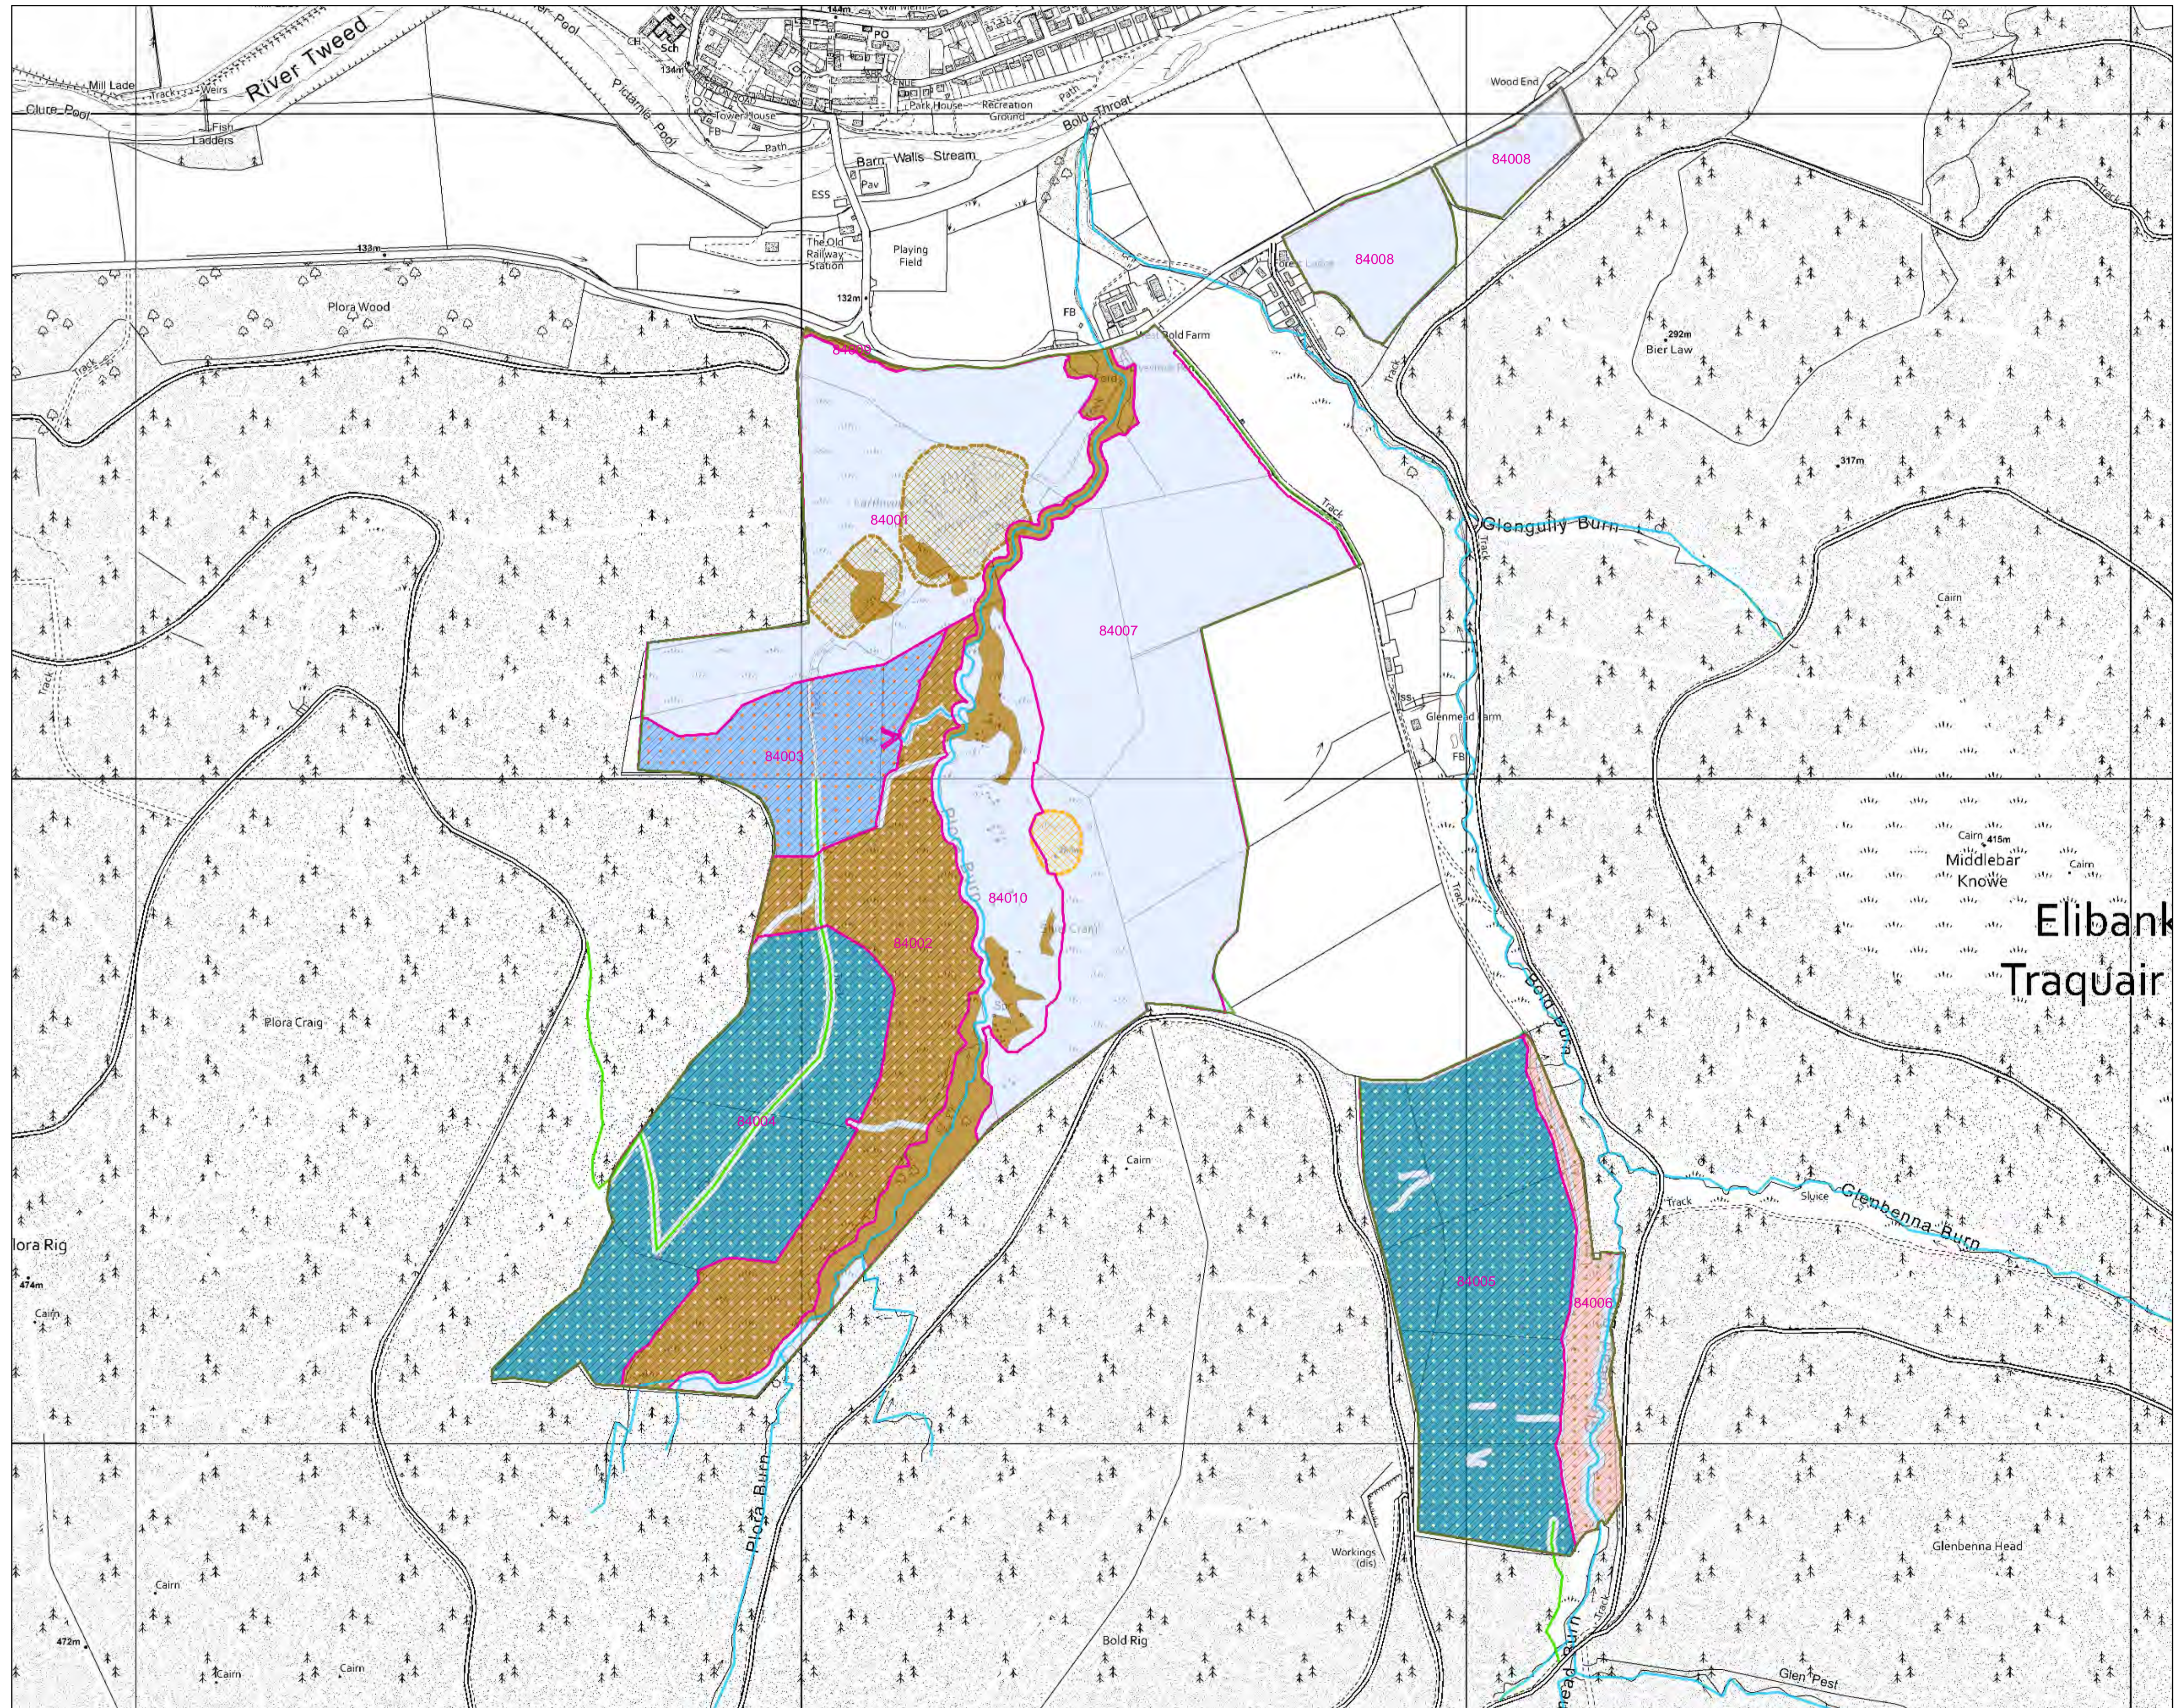

Map 6: West Bold Future Habitats and Species

Author: Tom Harvey

Scale @ A1: 1:5,000

Date: 13/10/2020

- Plan area
- Compartments
- Forest Roads
- Planned roads
- Archaeology - Scheduled monument
- Archaeology - Local significance
- Birch with other broadleaves
- Norway spruce with beech and other conifer
- Oak with birch
- Open
- Other broadleaves
- Other broadleaves with birch
- Sitka spruce with Douglas fir
- Phase 1- 22/23 proposed plant year

SF Approval 11/1/2021

0 0.050.1 0.2 0.3 0.4 Km

Reproduced by permission of Ordnance Survey on behalf of HMSO. © Crown copyright and database right [2020]. All rights reserved. Ordnance Survey Licence number [100021242]. © Getmapping Plc and Bluesky International Limited 2020.

Scotland's National
Forest Estate is
responsibly
managed to the
UK Woodland
Assurance Standard.

Elibank
Traquair