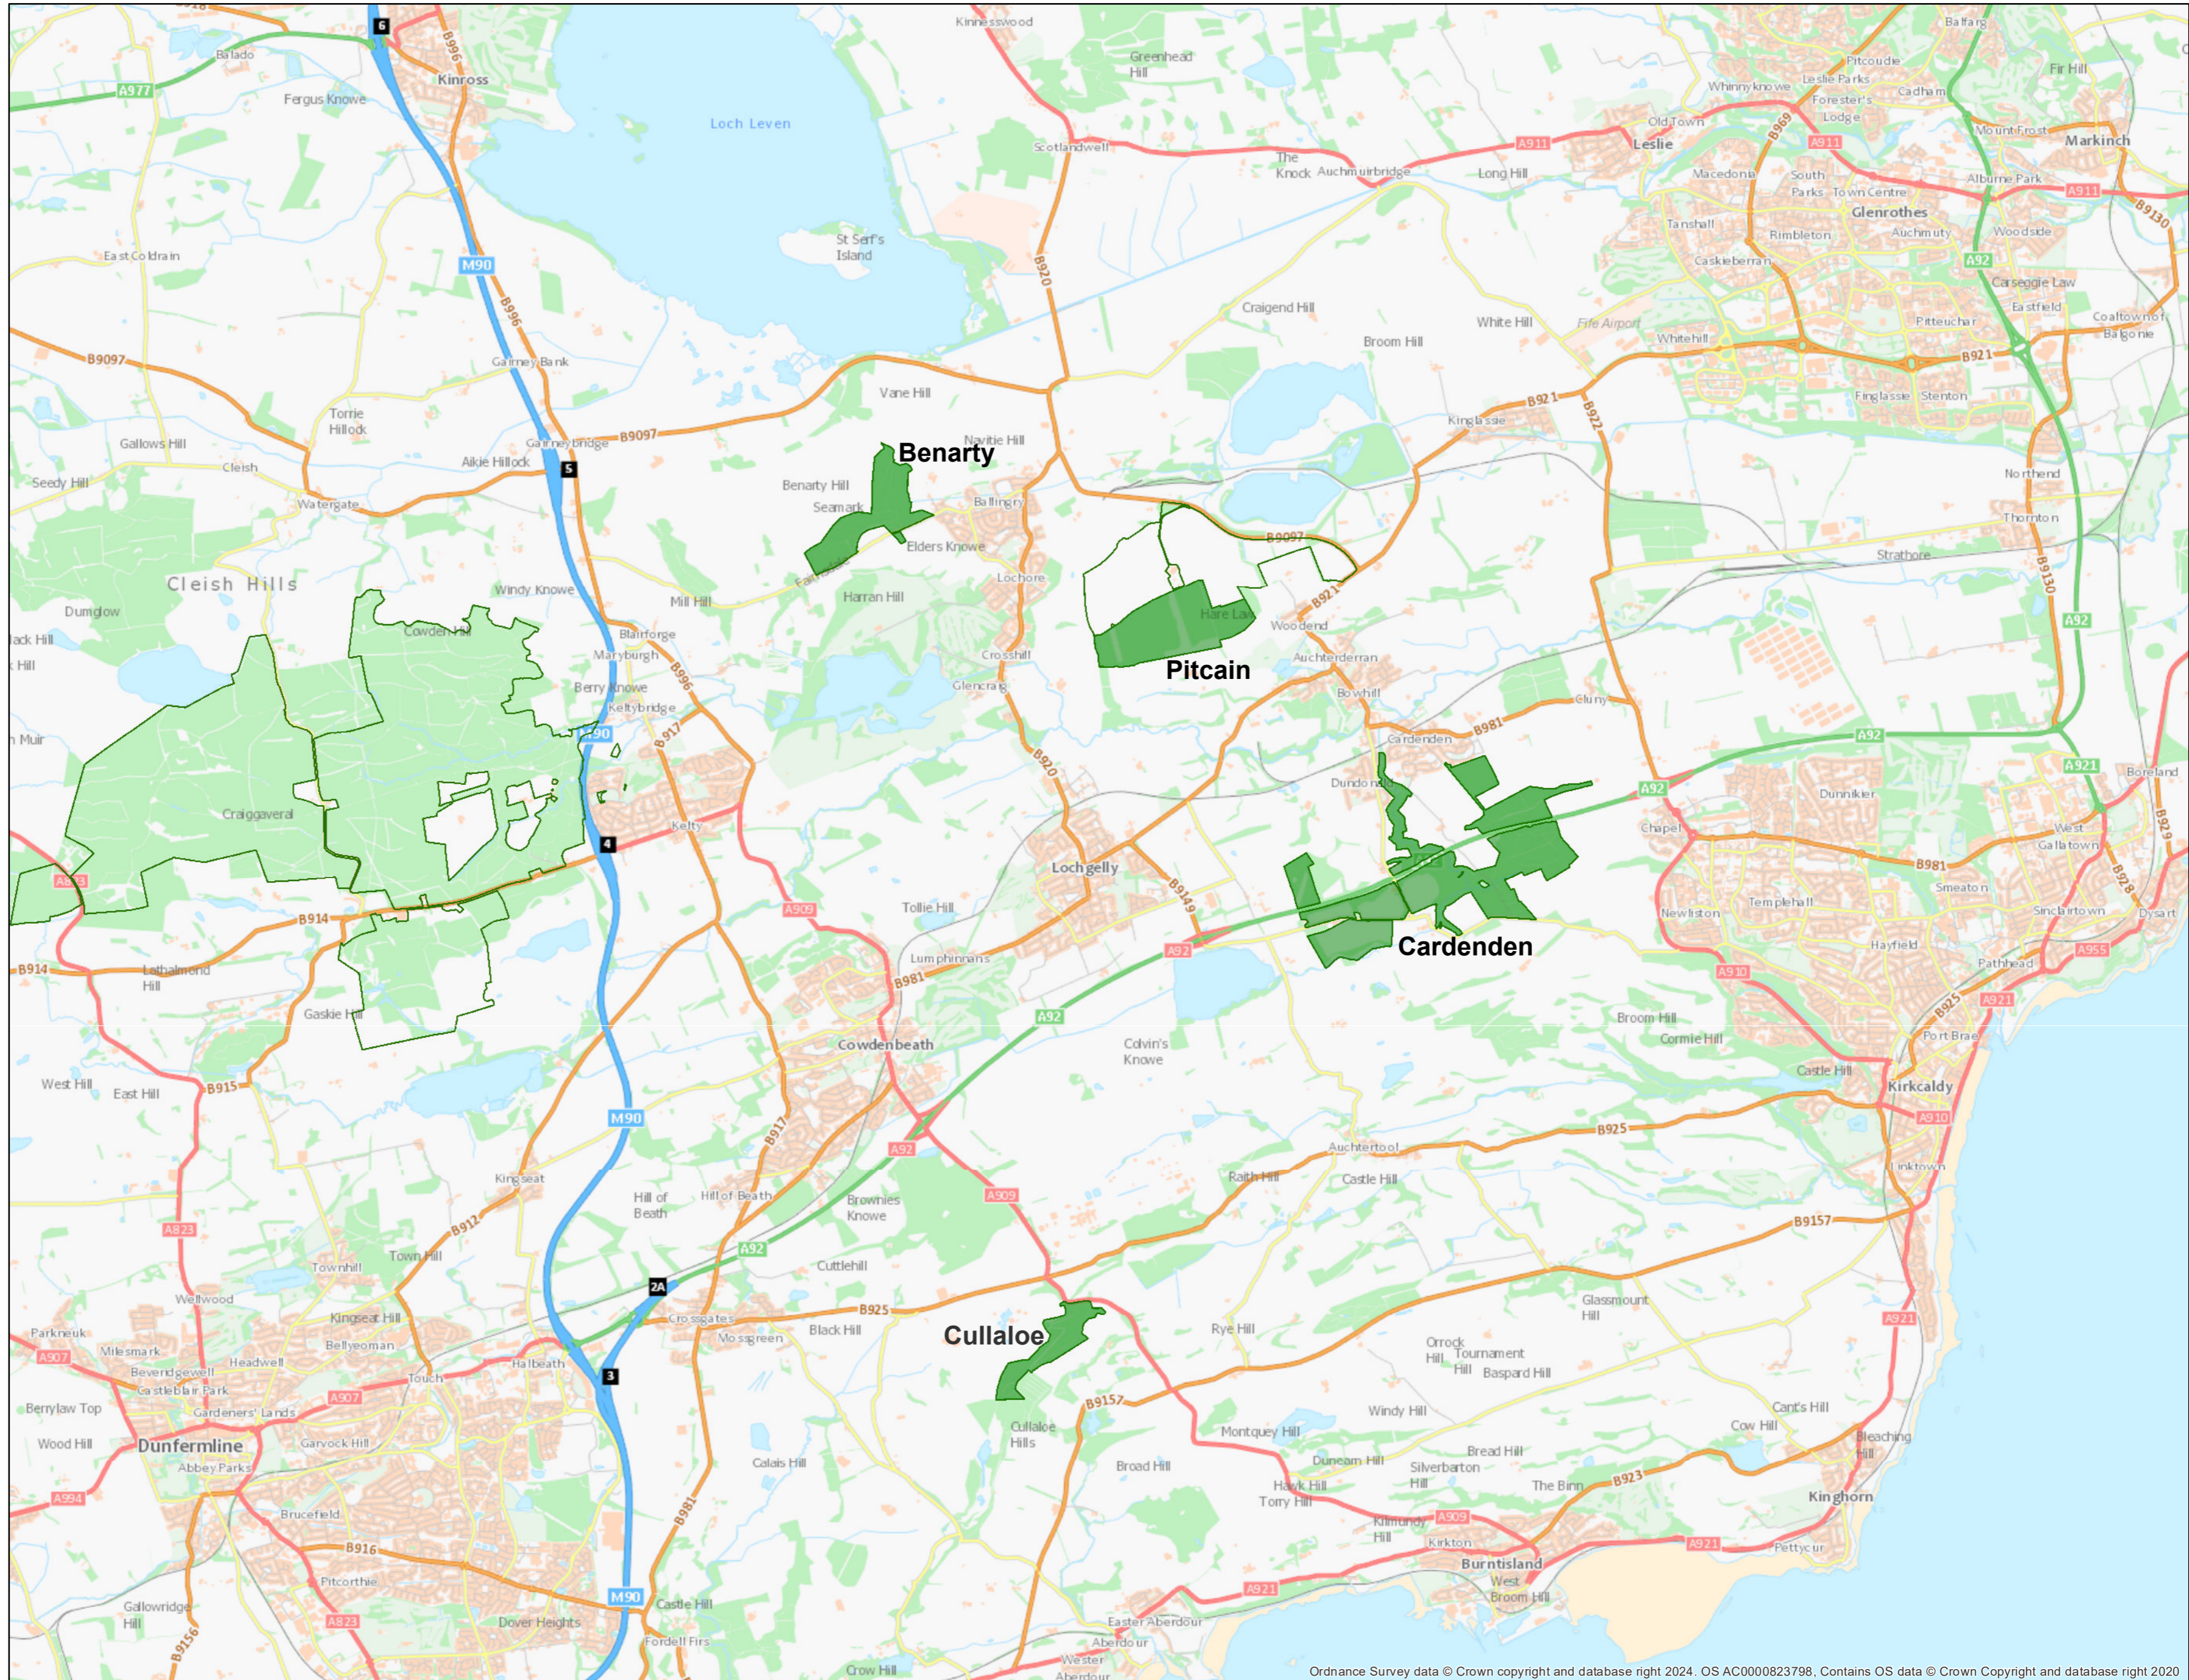

Forestry and Land Scotland

Coilltearachd agus Fearann Alba

01 South East Fife Woods LMP Land Management Plan Location

Scale @ A2: 1:50,000
Date: 05/08/2024

Legend

- Land Management Plan Area
- Forestry and Land Scotland Ownership

National Grid reference for each site:

- Benarty NT 1652 9761
- Pitcain NT 1961 9635
- Cardenden NT 2256 9356
- Cullaloe NT 1832 8852

Reproduced by permission of Ordnance Survey on behalf of HMSO. © Crown copyright and database right 2024. All rights reserved. Ordnance Survey Licence number 100024925. © Getmapping Plc and Bluesky International Limited 2024.